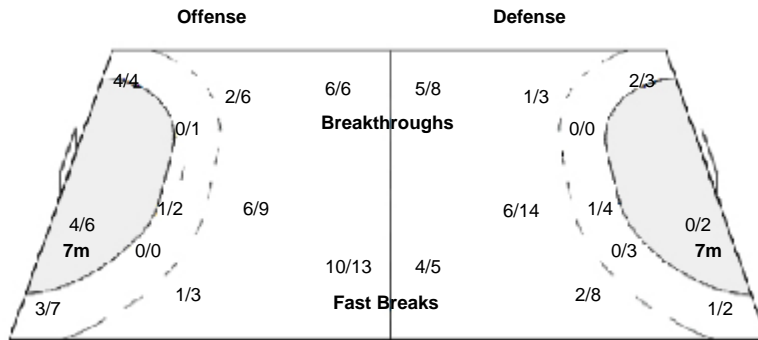

CHI 22 - 37 KOR

(12 - 15) (10 - 22)

Referees: COULIABALY Y N / DIABATE M (CIV)

KOR - Korea

Shots Distribution

Players

Goals / Shots

2 JEONG Y K	3 SIM J B	6 EOM H W	7 JUNG S Y	8 PARK J G	9 KIM H S	10 PARK C Y
3/5	1/1	0/1	0/1	0/2	0/1	1/1
1/1		1/1	0/1		1/1	1/1
		1/1	2/2		0/1	2/2
		1-Post		1-Blocked	1-Missed	
11 LIM D J	13 LEE J W	14 OH Y S	17 YU D G	20 YOON C Y	21 NA S D	
1/1	0/1		2/4	0/2		
0/1	1/1		1/1	0/1	1/1	
0/1	1/1	1/1	2/2	2/2	1/1	1/1
	1-Post		1-Post	1-Blocked	1-Missed	1-Blocked

Team

Goals / Shots

3/12	4/6	1/2
3/3	0/1	5/7
7/8	6/9	8/9
2-Missed	3-Post	3-Blocked

Goalkeepers

Saves / Shots

0/3	2/4	0/1
5/8	1/1	4/5
2/7	2/6	5/8

1 LEE C W

0/2	0/1
3/5	