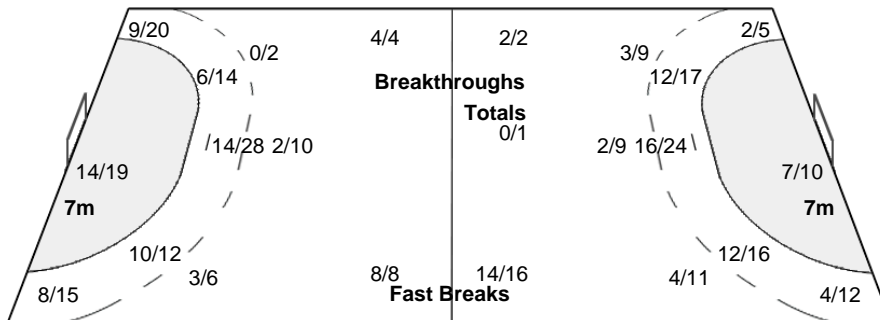

Women's Olympic Qualification Tournaments France

Cumulative Statistics

JPN - Japan
After 3 matches

Shots Distribution

Players

Goals / Shots

1 HIDA K	6 ISHINO M	9 YOKOSHIMA K	10 FUJII S	14 YOKOSHIMA A	17 ARIHAMA Y	18 TANABE Y
			2/2 0/1 3/4	5/5 1/3		2/2
	1/1	1/1	2/5 0/1 2/4	0/1 0/1 2/2	0/1	
			10/11	4/4 0/1 3/4		0/1 1/1
			1-Missed 3-Post 6-Blocked	3-Post 2-Blocked		
19 IKEHARA A	20 ISHITATE M	21 AIZAWA R	24 HARA N	26 KAWAMURA A	27 SHIOTA S	28 NAGATA S
4/4 0/1 0/1				1/1		1/1
	0/1 0/2	1/1 0/2 0/1	0/1 0/1 3/4			0/2 1/1
5/5	3/3		2/3 0/1	1/1		1/1 1/1
1-Missed 1-Post	1-Missed 1-Post			1-Blocked		1-Blocked
29 MATSUMURA A	30 KAMETANI S					
1/3 3/4						
1/2 1/1						
2/4 1/1 2/2						

Team

Goals / Shots

13/15	1/5	12/18
5/12	0/6	11/16
28/33	2/4	7/9

3-Missed 8-Post 10-Blocked

Offence

Defence

Goalkeepers

Saves / Shots

2/9	1/4	4/13
3/14	10/11	7/18
3/19	0/1	4/23

1 HIDA K

2/4	0/2	0/2
1/6	7/7	3/6
1/6		0/4

30 KAMETANI S

0/5	1/2	4/11
2/8	3/4	4/12
2/12	0/1	4/19

Legend:	% Efficiency	2Min 2 Minute Suspensions	6m 6-metre Shots	7m 7-metre Shots	9m 9-metre Shots
AS Assists	BS Blocked Shots	BT Breakthroughs	DR Disqualification with report	FB Fast Breaks	
G/S Goals/Shots	MP Matches Played	N/A Not Applicable	No. Uniform Number	PR Preliminary Round	
RC Red Cards	S/S Saves/Shots	ST Steals	TO Turnovers	TP Time Played	
Wing Wing Shots	YC Yellow Cards