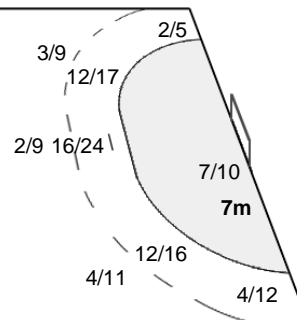

Defence

Goalkeepers

Saves / Shots

2/9	1/4	4/13
3/14	10/11	7/18
3/19	0/1	4/23

1 HIDA K

2/4	0/2	0/2
1/6	7/7	3/6
1/6		0/4

30 KAMETANI S

0/5	1/2	4/11
2/8	3/4	4/12
2/12	0/1	4/19

Legend:	% Efficiency	2Min 2 Minute Suspensions	6m 6-metre Shots	7m 7-metre Shots	9m 9-metre Shots
AS Assists	BS Blocked Shots	BT Breakthroughs	DR Disqualification with report	FB Fast Breaks	
G/S Goals/Shots	MP Matches Played	N/A Not Applicable	No. Uniform Number	PR Preliminary Round	
RC Red Cards	S/S Saves/Shots	ST Steals	TO Turnovers	TP Time Played	
Wing Wing Shots	YC Yellow Cards