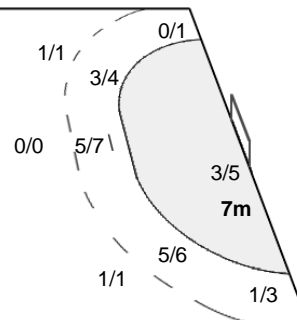

Defence

Goalkeepers Saves / Shots

	0/1	1/3
1/4		2/7
1/8	0/1	1/7

1 HIDA K

	0/1	0/1
0/1		0/1
0/1		0/1

30 KAMETANI S

		1/2
1/3		2/6
1/7	0/1	1/6

Legend:									
%	Efficiency	2Min	2 Minute Suspensions	6m	6 metre Shots	7m	7 metre Shots	9m	9 metre Shots
AS	Assists	BS	Blocked Shots	BT	Breakthroughs	DR	Disqualification with Report	FB	Fast Breaks
G/S	Goals/Shots	N/A	Not Applicable	No.	Uniform Number	RC	Red Cards	S/S	Saves/Shots
ST	Steals	TO	Turnover	TP	Time Played	Wing	Wing Shots	YC	Yellow Cards