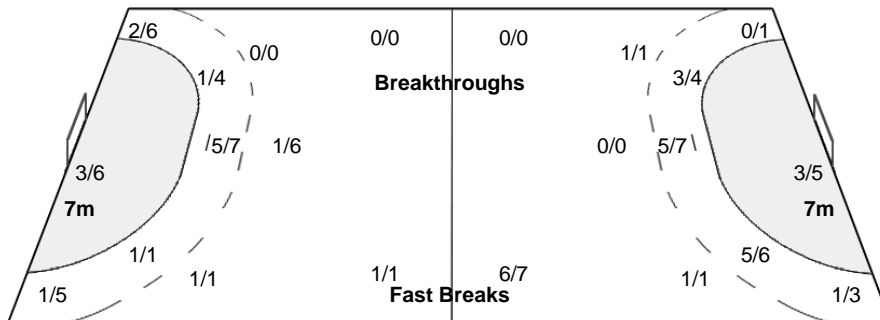

Women's Olympic Qualification Tournaments France

Tournament I

Match Team Statistics

SUN 20 MAR 2016
19:30
Metz

Match No: 6

FRA 25 - 17 JPN
(11 - 7) (14 - 10)

Referees: NACHEVSKI Gjorgji / NIKOLOV Slave (MKD)

JPN - Japan

Shots Distribution

Players

Goals / Shots

1 HIDA K	6 ISHINO M	9 YOKOSHIMA K	10 FUJII S	14 YOKOSHIMA A	17 ARIHAMA Y	18 TANABE Y
			1/1 0/1 4/4	2/2 0/1	0/1	0/1
			1-Post 3-Blocked	1-Post 1-Blocked		
19 IKEHARA A	20 ISHITATE M	21 AIZAWA R	24 HARA N	26 KAWAMURA A	27 SHIOTA S	28 NAGATA S
1/1 0/1 2/2			0/1 1/2		0/1	
	1-Missed					
29 MATSUMURA A	30 KAMETANI S					
1/3 1/1 1/2	1/1					

Team Goals / Shots

5/7	0/1	1/2
0/2	0/1	0/2
9/12	1/1	1/3

1-Missed 2-Post 4-Blocked

Offence

Defence

Goalkeepers Saves / Shots

	0/1	1/3
1/4		2/7
1/8	0/1	1/7

1 HIDA K

	0/1	0/1
0/1		0/1
0/1		0/1

30 KAMETANI S

		1/2
1/3		2/6
1/7	0/1	1/6

Legend:									
%	Efficiency	2Min	2 Minute Suspensions	6m	6 metre Shots	7m	7 metre Shots	9m	9 metre Shots
AS	Assists	BS	Blocked Shots	BT	Breakthroughs	DR	Disqualification with Report	FB	Fast Breaks
G/S	Goals/Shots	N/A	Not Applicable	No.	Uniform Number	RC	Red Cards	S/S	Saves/Shots
ST	Steals	TO	Turnover	TP	Time Played	Wing	Wing Shots	YC	Yellow Cards