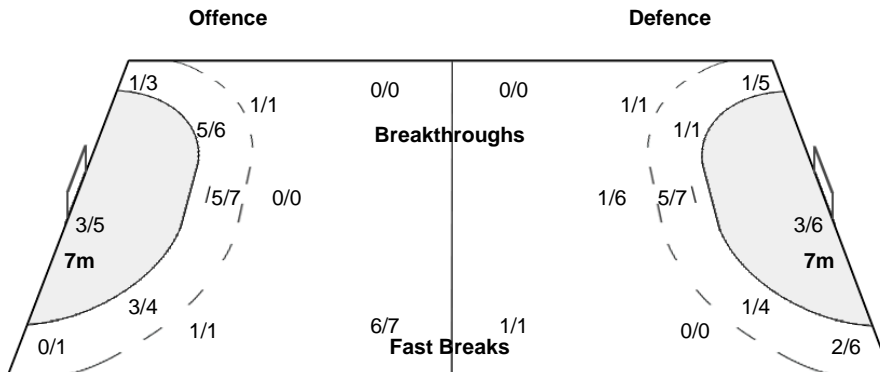

	1/1	2/3
3/4		5/7
7/8	1/1	6/7

2-Missed 2-Post

Goalkeepers Saves / Shots

2/7	1/1	1/2
2/2	1/1	2/2
3/12	0/1	2/3

1 GLAUSER L

12 LEYNAUD A

2/7	1/1	1/2
2/2	1/1	2/2
3/12	0/1	2/3

Women's Olympic Qualification Tournaments