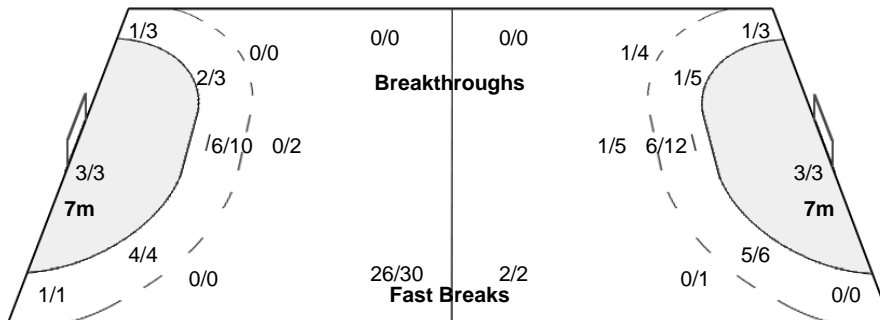

NED - Netherlands

Shots Distribution

Players

Goals / Shots

Team Goals / Shots

10/11	5/6
1/2	2/2
12/12	1/4
15/16	

3-Missed 3-Post

Offence