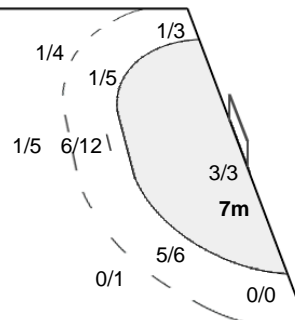

NED - Netherlands

Shots Distribution

Players

Goals / Shots

Team Goals / Shots

10/11	5/6
1/2	2/2
12/12	1/4
15/16	

3-Missed 3-Post

Offence

Defence

Goalkeepers Saves / Shots

0/1	0/1	1/4
3/4	0/1	2/2
0/6	1/3	2/7

1 van der WAL M

0/1	0/1	1/4
3/4	0/1	2/2
0/6	1/3	2/7

33 WESTER T

0/0	0/0	0/0
0/0	0/0	0/0
0/0	0/0	0/0

Legend:	% Efficiency	2Min 2 Minute Suspensions	6m 6 metre Shots	7m 7 metre Shots	9m 9 metre Shots
AS Assists	BS Blocked Shots	BT Breakthroughs	DR Disqualification with Report	FB Fast Breaks	S/S Saves/Shots
G/S Goals/Shots	N/A Not Applicable	No. Uniform Number	RC Red Cards	S/S Saves/Shots	YC Yellow Cards
ST Steals	TO Turnover	TP Time Played	Wing Wing Shots		