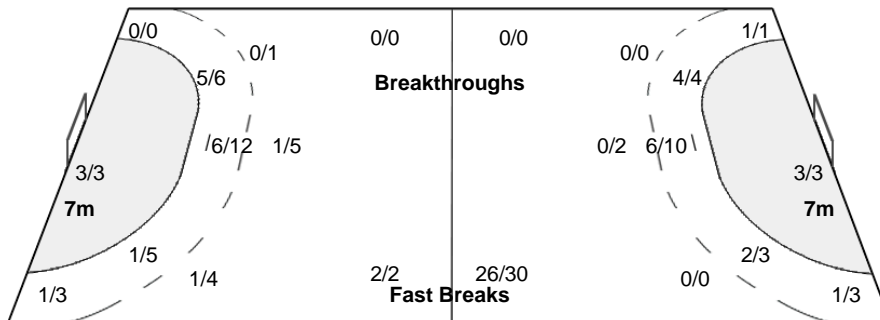

Women's Olympic Qualification Tournaments France

Tournament I

Match Team Statistics

SUN 20 MAR 2016
17:45
Metz

Match No: 5

TUN 20 - 46 NED
(10 - 27) (10 - 19)

Referees: ARNTSEN Kjersti / ROEN Guro (NOR)

TUN - Tunisia

Shots Distribution

Players

Goals / Shots

1 HAMZA N	3 REZGUI M	5 BEN ABDALLAH A	7 KOURAICHI J	8 BEN ABDALLAH S	11 AMICHE B	15 REZGUI R
	0/1 1/1	1/1	1/1		1/1	1/1
	1-Missed		2-Blocked			
16 OMRANI F	17 JOUINI C	19 MANAI O	22 DHAOUADI M	25 DARDOUR O	30 HAMROUNI A	33 FARHANI S
		0/1	1/1	0/1 1/1	1/1	0/1 2/3
	2-Missed		1-Blocked	2-Post 2-Blocked		1-Missed 1-Blocked
44 KOUKI M	85 ARFAOUI S					
1/2 2/2	0/1 0/1					

Team Goals / Shots

1/1	1/1	3/4
1/4	1/1	0/2
6/6	2/3	5/7
4-Missed	2-Post	6-Blocked

Offence

Defence

Goalkeepers Saves / Shots

1/11	1/6
1/2	0/2
0/12	3/4
1/16	

1 HAMZA N

1/4	1/3
0/8	0/1
3/4	1/5

16 OMRANI F

0/7	0/3
1/2	0/1
0/4	0/11

85 ARFAOUI S