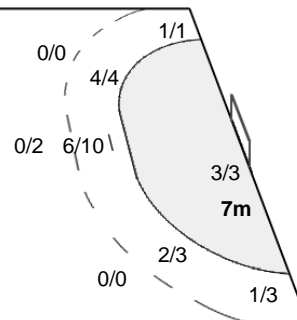

Defence

Goalkeepers Saves / Shots

1/11	1/6
1/2	0/2
0/12	3/4
1/16	

1 HAMZA N

1/4	1/3
0/8	0/1
3/4	1/5

16 OMRANI F

0/7	0/3
1/2	0/1
0/4	0/11

85 ARFAOUI S