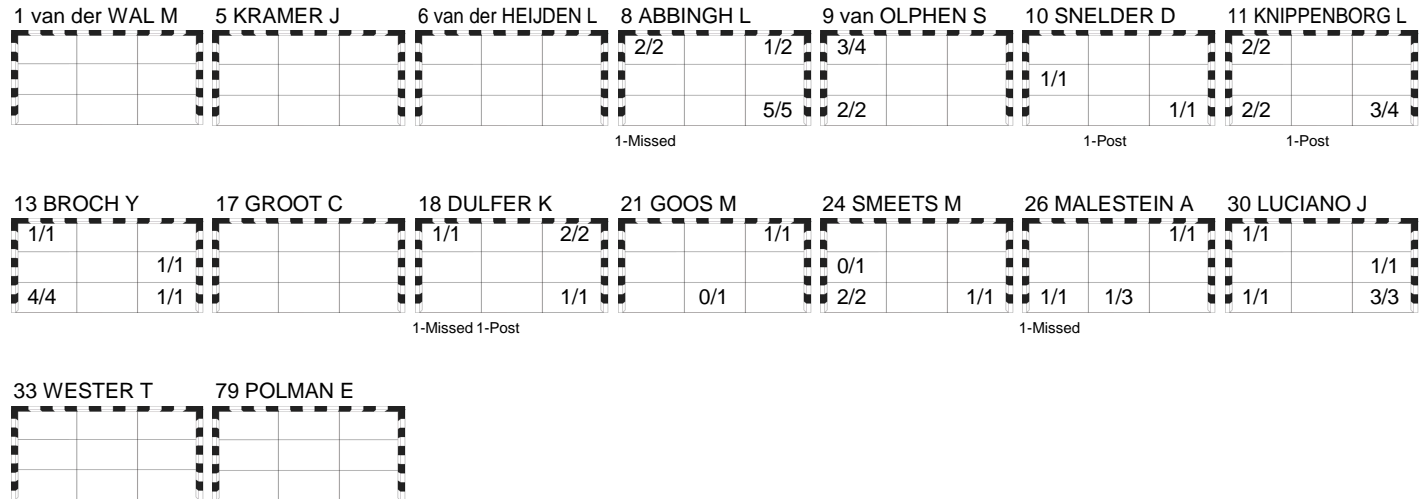

NED - Netherlands

Shots Distribution

Players

Goals / Shots

Team Goals / Shots

10/11	5/6
1/2	2/2
12/12	1/4
15/16	

3-Missed 3-Post

Offence