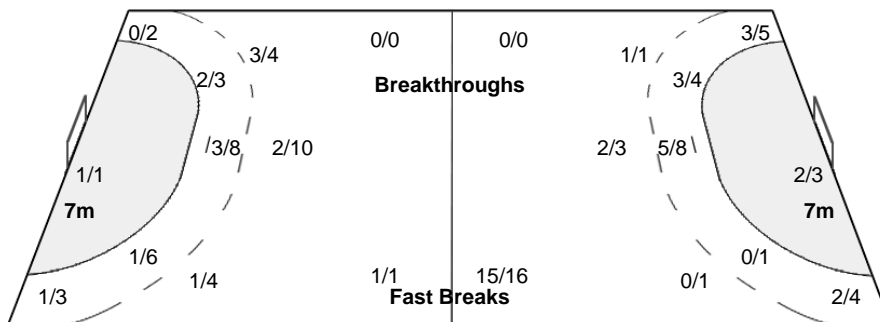

Offence

Defence

Goalkeepers Saves / Shots

1/9		0/4
2/4	1/1	2/4
2/11	0/1	0/7

1 HAMZA N		

16 OMRANI F		
1/4		0/3
1/1	1/1	1/2
2/3		0/5

85 ARFAOUI S		
0/5		0/1
1/3		1/2
0/8	0/1	0/2

Legend:	% Efficiency	2Min 2 Minute Suspensions	6m 6 metre Shots	7m 7 metre Shots	9m 9 metre Shots
AS Assists	BS Blocked Shots	BT Breakthroughs	DR Disqualification with Report	FB Fast Breaks	S/S Saves/Shots
G/S Goals/Shots	N/A Not Applicable	No. Uniform Number	RC Red Cards	S/S Saves/Shots	YC Yellow Cards
ST Steals	TO Turnover	TP Time Played	Wing Wing Shots