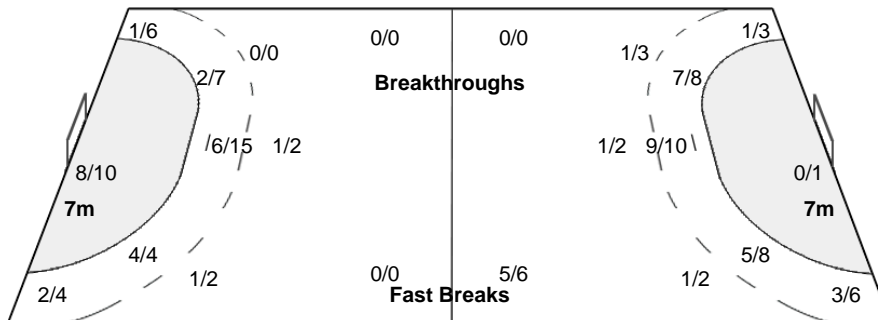

Women's Olympic Qualification Tournaments France

Tournament I

Match Team Statistics

SAT 19 MAR 2016
16:45
Metz

Match No: 3

NED 33 - 25 JPN
(15 - 16) (18 - 9)

Referees: NACHEVSKI Gjorgji / NIKOLOV Slave (MKD)

JPN - Japan

Shots Distribution

Players

Goals / Shots

1 HIDA K	6 ISHINO M	9 YOKOSHIMA K	10 FUJII S	14 YOKOSHIMA A	17 ARIHAMA Y	18 TANABE Y
			0/1	1/1	1/2	
		1/1	1/3	2/2	2/2	
			3/3	2/2	0/1	
				1/1	1/1	
			1-Missed 2-Post	3-Blocked	1-Post	1-Blocked

19 IKEHARA A	20 ISHITATE M	21 AIZAWA R	24 HARA N	26 KAWAMURA A	27 SHIOTA S	28 NAGATA S
	0/1					
	1/1	2/2				
2/2		0/1	0/1	0/1		
	1/1		0/1	1/2		
			0/1			1/1
1-Post						1-Blocked

29 MATSUMURA A	30 KAMETANI S
0/1	1/1
1/2	1/1

Team Goals / Shots

1/1	1/3	6/9
1/5	0/1	4/6
9/10	0/2	3/3
1-Missed	4-Post	5-Blocked

Offence

Defence

Goalkeepers Saves / Shots

1/6	1/1	0/3
2/6	1/2	4/6
2/8		1/13

1 HIDA K

1/3		
1/2	1/1	2/3
1/3		0/2

30 KAMETANI S

0/3	1/1	0/3
1/4	0/1	2/3
1/4		1/11

Legend:		
%	Efficiency	
AS	Assists	
G/S	Goals/Shots	
ST	Steals	
2Min	2 Minute Suspensions	6m
BS	Blocked Shots	BT
N/A	Not Applicable	No.
TO	Turnover	TP
		7m
		DR
		RC
		Wing
		9m
		FB
		S/S
		YC