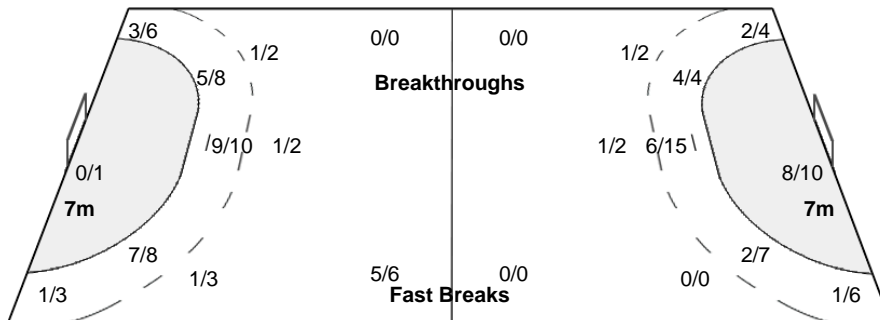

Women's Olympic Qualification Tournaments France

Tournament I

Match Team Statistics

SAT 19 MAR 2016
16:45
Metz

Match No: 3

NED 33 - 25 JPN
(15 - 16) (18 - 9)

Referees: NACHEVSKI Gjorgji / NIKOLOV Slave (MKD)

NED - Netherlands

Shots Distribution

Players

Goals / Shots

1 van der WAL M	5 KRAMER J	6 van der HEIJDEN L	8 ABBINGH L	9 van OLPHEN S	10 SNELDER D	11 KNIPPENBORG L
		1/1				1/1
		2/2	1/1			0/1
		1/1		1/1		2/2
1-Missed						
13 BROCH Y	17 GROOT C	18 DULFER K	21 GOOS M	24 SMEETS M	26 MALESTEIN A	30 LUCIANO J
1/1					2/2	
1/1					0/1	0/1
				1/1		0/1
	3/3				4/4	0/1
	0/2			1/1	2/2	0/1
	2/2					
1-Post 2-Missed						
33 WESTER T	79 POLMAN E					
	1/2	0/1	1/1			
	0/1		0/1			
			1/1			

Team Goals / Shots

5/6	0/1	3/3
4/6	1/2	2/6
6/8		12/13

3-Missed 1-Post

Offence

Defence

Goalkeepers Saves / Shots

0/1	2/3	3/9
4/5	1/1	2/6
1/10	2/2	0/3

1 van der WAL M

0/1		

33 WESTER T

	2/3	3/9
4/5	1/1	2/6
1/10	2/2	0/3