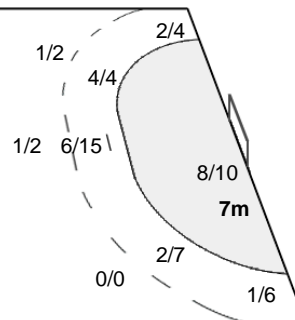

Team Goals / Shots

5/6	0/1	3/3
4/6	1/2	2/6
6/8		12/13

3-Missed 1-Post

Offence

Defence

Goalkeepers Saves / Shots

0/1	2/3	3/9
4/5	1/1	2/6
1/10	2/2	0/3

1 van der WAL M