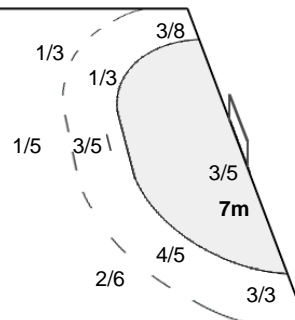

Defence

Goalkeepers Saves / Shots

1/5	1/3
2/6	0/2
2/8	1/6

1 GLAUSER L

1/3	0/1
0/3	0/2
1/4	0/4

12 LEYNAUD A

0/2	1/2
2/3	2/2
1/4	1/2

Legend:	
% Efficiency	2Min 2 Minute Suspensions
AS Assists	BS Blocked Shots
G/S Goals/Shots	N/A Not Applicable
ST Steals	TO Turnover
6m 6 metre Shots	BT Breakthroughs
7m 7 metre Shots	No. Uniform Number
9m 9 metre Shots	TP Time Played
DR Disqualification with Report	RC Red Cards
FB Fast Breaks	Wing Wing Shots
S/S Saves/Shots	YC Yellow Cards