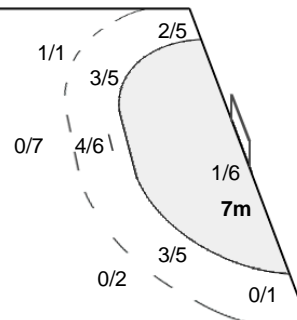

Defence

Goalkeepers Saves / Shots

2/2	0/1	0/1
3/6	2/3	0/1
2/9	1/2	3/5

1 van der WAL M

33 WESTER T

2/2	0/1	0/1
3/6	2/3	0/1
2/9	1/2	3/5