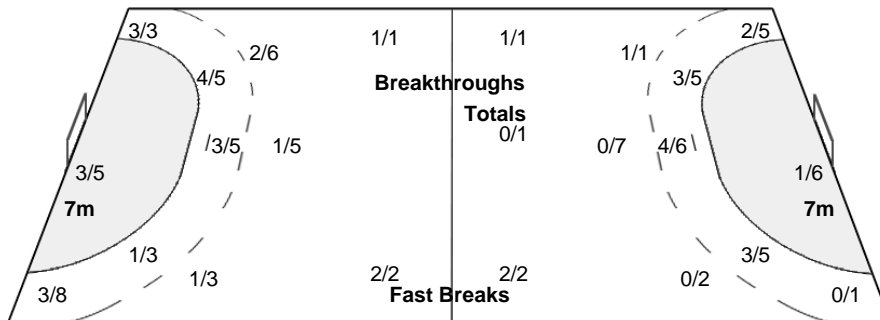

Women's Olympic Qualification Tournaments France

Tournament I

Match Team Statistics

FRI 18 MAR 2016
19:00
Metz

Match No: 2

NED 24 - 17 FRA
(9 - 7) (15 - 10)

Referees: ARNTSEN Kjersti / ROEN Guro (NOR)

NED - Netherlands

Shots Distribution

Players

Goals / Shots

1 van der WAL M	5 KRAMER J	6 van der HEIJDEN L	8 ABBINGH L	9 van OLPHEN S	10 SNELDER D	11 KNIPPENBORG L
		1/1		1/1		
		1/1	0/1	1/1	0/1	
		1/1	1/1		1/1	
			1-Blocked		1-Post	
				0/1		
						2/2
					1-Post	
13 BROCH Y	17 GROOT C	18 DULFER K	21 GOOS M	24 SMEETS M	26 MALESTEIN A	30 LUCIANO J
1/1					1/1	
1/1				0/2		
	1/1	0/1		0/1		1/1
	1-Blocked	1-Missed		2/2		
			2-Post			
					1/1	
					1/1	
						1/1
						1-Post
33 WESTER T	79 POLMAN E					
	0/1	1/1				
	1/1					
	1/2					
	4-Post					

Team Goals / Shots

4/5		2/3
4/6	0/2	2/2
6/8	1/2	5/6
1-Missed	9-Post	2-Blocked

Offence

Defence

Goalkeepers Saves / Shots

2/2	0/1	0/1
3/6	2/3	0/1
2/9	1/2	3/5

1 van der WAL M

33 WESTER T

2/2	0/1	0/1
3/6	2/3	0/1
2/9	1/2	3/5