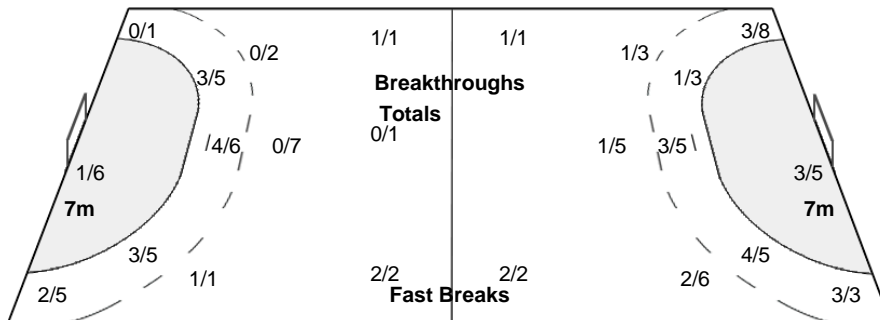

Women's Olympic Qualification Tournaments France

Tournament I

Match Team Statistics

FRI 18 MAR 2016
19:00
Metz

Match No: 2

NED 24 - 17 FRA
(9 - 7) (15 - 10)

Referees: ARNTSEN Kjersti / ROEN Guro (NOR)

FRA - France

Shots Distribution

Players

Goals / Shots

Player	Goals	Shots	Notes
1 GLAUSER L	0	1	3-Missed
2 LASSOURCE C	0	1	5-Post
3 DANCETTE B	0	1	1-Blocked
4 KAMTO NJITAM N	2	2	1-Post
5 AYGLON SAURINA C	0	3	2-Missed 3-Post
7 PINEAU A	2	3	1-Post
8 LANDRE L	1	1	1-Post
10 ZAADI G	0	1	1-Missed
11 PROUVENSIER M	0	1	1-Post
12 LEYNAUD A	0	1	1-Post
13 HOUETTE M	0	1	1-Post
17 DEMBELE S	0	1	1-Post
18 BULLEUX C	0	1	1-Post
24 EDWIGE B	0	1	1-Post
27 NZE MINKO E	0	1	3-Missed
29 NIOMBLA G	1	2	1-Blocked

Team Goals / Shots

0/2	1/1	1/1
3/6	1/3	1/1
7/9	1/2	2/5

6-Missed 5-Post 1-Blocked

Offence

Defence

Goalkeepers Saves / Shots

1/5	1/3
2/6	0/2
2/8	1/6

1 GLAUSER L

1/3	0/1
0/3	0/2
1/4	0/4

12 LEYNAUD A

0/2	1/2
2/3	2/2
1/4	1/2

Legend:	
% Efficiency	2Min 2 Minute Suspensions
AS Assists	BS Blocked Shots
G/S Goals/Shots	N/A Not Applicable
ST Steals	TO Turnover
6m 6 metre Shots	BT Breakthroughs
7m 7 metre Shots	No. Uniform Number
9m 9 metre Shots	TP Time Played
DR Disqualification with Report	RC Red Cards
FB Fast Breaks	Wing Wing Shots
S/S Saves/Shots	YC Yellow Cards