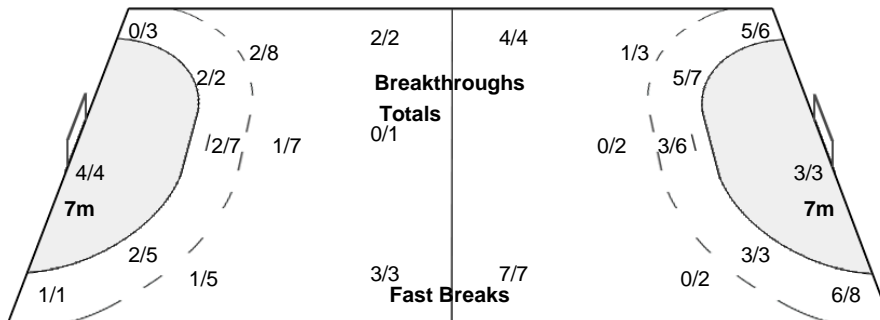

Women's Olympic Qualification Tournaments France

Tournament I

Match Team Statistics

FRI 18 MAR 2016
16:45
Metz

Match No: 1

JPN 37 - 20 TUN
(19 - 8) (18 - 12)

Referees: GATELIS Mindaugas / MAZEIKA Vaidas (LTU)

TUN - Tunisia

Shots Distribution

Players

Goals / Shots

1 HAMZA N	3 REZGUI M	5 BEN ABDALLAH A	7 KOURAICHI J	8 BEN ABDALLAH S	11 AMICHE B	15 REZGUI R
		1/1		0/1		1/1
					1/1	
						1/1
16 OMRANI F	17 JOUINI C	19 MANAI O	22 DHAOUADI M	25 DARDOUR O	30 HAMROUNI A	33 FARHANI S
	1/1		1/1		1/1	
	1/1	0/4	3/4		0/1	3/3
	2/2	0/1	0/1	0/1	2/2	1/2
					0/1	
	3-Missed	2-Blocked	1-Missed 4-Post		1-Post	1-Blocked
44 KOUKI M	85 ARFAOUI S					
0/1						
1/1	0/1					

Team Goals / Shots

2/3	2/2	4/7
4/4	0/9	4/5
3/3		1/3
4-Missed	5-Post	3-Blocked

Offence

Defence

Goalkeepers Saves / Shots

0/7	1/1	2/7
1/5	4/4	1/8
1/11	0/1	0/3

1 HAMZA N

0/2	1/1	1/2
0/3		1/5
1/9		0/1

16 OMRANI F

0/5		1/5
1/2	4/4	0/3
0/2	0/1	0/2

85 ARFAOUI S

Legend:	% Efficiency	2Min 2 Minute Suspensions	6m 6 metre Shots	7m 7 metre Shots	9m 9 metre Shots
AS Assists	BS Blocked Shots	BT Breakthroughs	DR Disqualification with Report	FB Fast Breaks	S/S Saves/Shots
G/S Goals/Shots	N/A Not Applicable	No. Uniform Number	RC Red Cards	S/S Saves/Shots	YC Yellow Cards
ST Steals	TO Turnover	TP Time Played	Wing Wing Shots