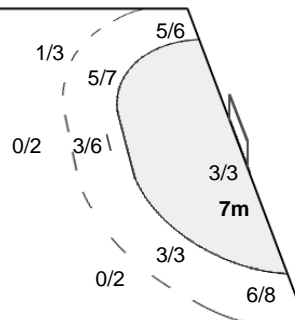

Defence

Goalkeepers Saves / Shots

0/7	1/1	2/7
1/5	4/4	1/8
1/11	0/1	0/3

1 HAMZA N

0/2	1/1	1/2
0/3		1/5
1/9		0/1

16 OMRANI F

0/5		1/5
1/2	4/4	0/3
0/2	0/1	0/2

85 ARFAOUI S

Legend:	% Efficiency	2Min 2 Minute Suspensions	6m 6 metre Shots	7m 7 metre Shots	9m 9 metre Shots
AS Assists	BS Blocked Shots	BT Breakthroughs	DR Disqualification with Report	FB Fast Breaks	S/S Saves/Shots
G/S Goals/Shots	N/A Not Applicable	No. Uniform Number	RC Red Cards	S/S Saves/Shots	YC Yellow Cards
ST Steals	TO Turnover	TP Time Played	Wing Wing Shots