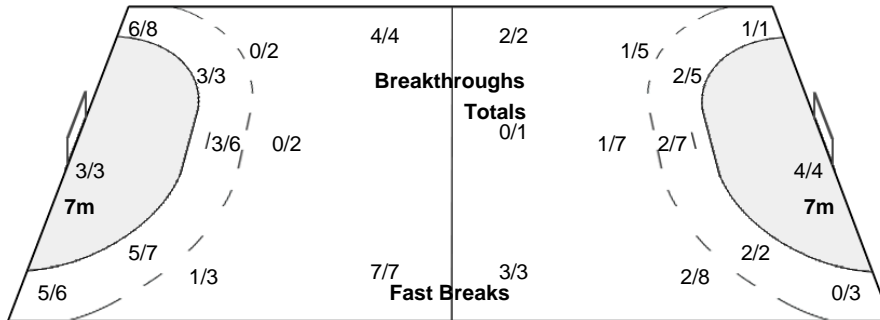

1-Missed

1-Post

1-Blocked

29 MATSUMURA A	30 KAMETANI S
1/1 1/1 1/1	1/2

Team Goals / Shots

7/7	0/1	5/7
4/5	0/4	7/8
10/11	1/1	3/3

1-Missed 2-Post 1-Blocked

Offence