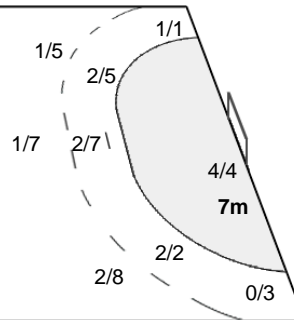

Defence

Goalkeepers Saves / Shots

1/3	0/2	3/7
0/4	9/9	1/5
0/3		2/3

1 HIDA K

1/1	0/1	0/1
0/3	6/6	1/2
0/2		0/1

30 KAMETANI S

0/2	0/1	3/6
0/1	3/3	0/3
0/1		2/2