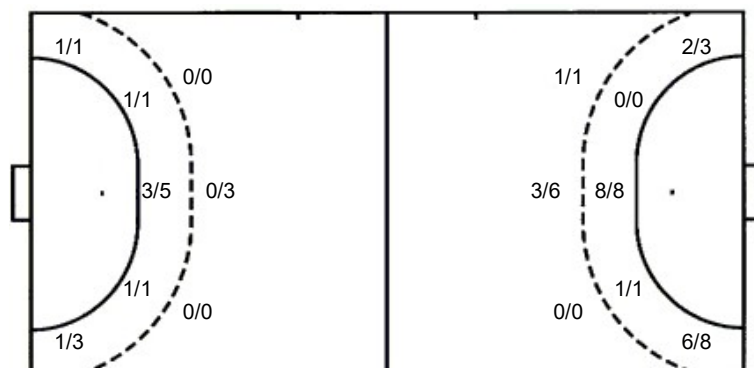

IHF South and Central American Emerging Nations Ch

Columbia (Palmira)

Group B

Match Team Statistics

El Salvador 13 - 42 Colombia

23.10.2018. 16:00

Match No. 9

(10 - 19) (3 - 23)

Attendance: 220

Sports Center Pavillon Blanco

Referees: Ines Paolantoni (ARG) / Mariana Garcia (ARG)

Shot distribution by player

2 J. Canas Abrego

	0/1	
0/1		

1 miss.

3 J. Montes Rodriguez

0/1		
1/1	0/1	1/1
0/1		

1 miss. 0/1 lob

5 J. Ramos Sosa

7 O. Choto Molina

1/1		

10 J. Escalante Vasquez

		1/1

14 H. Sosa Abarca

0/1		
0/1	1/1	

1 block

23 C. Lopez Alvarez

24 J. Serrano Herrera

27 L. Araujo Aquino

1/1		2/2

46 J. Aparicio Romero

		0/1
1/1		

77 H. Flores Moreno

96 R. Espinoza Ramos

1/1		
		1/2
1/1		0/1

1 post 1 miss. 1/1 lob

TOTAL

1/2		
2/3	0/2	5/7
3/6	1/1	0/1

1 post 3 miss. 1 block 1/2 lob

Saves distribution goalkeepers

1 F. Lopez Avelar

		1/3
0/1		0/7
0/3	0/1	

16 V. Hernandez Gonzalez

0/3	1/2	0/4
3/5		2/4
0/9	0/2	3/4

TOTAL

0/3	1/2	1/7
3/6		2/11
0/12	0/3	3/4

Shots by position

ATTACK

DEFENSE

Shooting statistics

Position	Goals	Sav.	Miss.	Post	Blk.	Total	%
Back (9m)	0	1	1	0	1	3	0
Line (6m)	5	1	1	0	0	7	71
Wing	2	2	0	0	0	4	50
7m penalties	1	1	0	0	0	2	50
Fastbreak	0	2	0	0	0	2	0
Breakthrough	5	4	1	1	0	11	45
Total	13	11	3	1	1	29	45

7m penalties 1/2
Fastbreak 0/2
Breakthrough 5/11
Long dist. 0/0

7m penalties 1/2
Fastbreak 13/14
Breakthrough 7/14
Long dist. 0/0