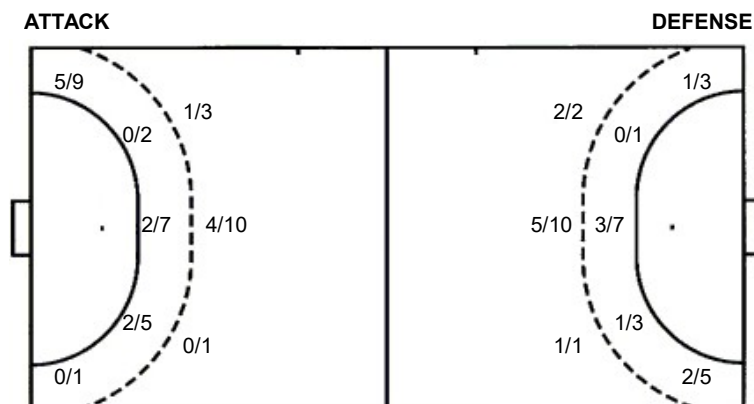

IHF South and Central American Emerging Nations Ch

Columbia (Palmira)

Group C

Match Team Statistics
Match No. 7

French Guiana 28 - 21 Guatemala
(12 - 10) (16 - 11)

23.10.2018. 12:00
Attendance: 400
Sports Center Pavillon Blanco

Referees: Marcelo Moraga (CHI) / Matias Zavalla (CHI)

Shot distribution by player

3 B. Rivera Alvarado

1/1		

2 post 1 miss.

5 U. Herrera Juarez

		1/1
1/1		1/4
	3/3	1/1

2 miss. 2 block

6 L. De León Chávez

	0/2	

1 miss.

8 C. Hernández Ramos

		1/1
1/1		

1 miss.

10 E. Martínez

0/1	0/1	
2/2		2/2

1 miss.

13 E. Aldi Ávila

1/1		
0/1		0/1
1/2		1/1

2 post

17 M. Monzón Tecún

0/1		0/1

21 B. Rojas Rojas

1/1	0/1	

1 miss.

29 D. Contreras

33 C. Soto Hernandez

42 D. Camey Roca

		1/1
		2/2

1 miss.

51 B. García Cermeno

TOTAL

1/1		1/1
2/4	0/1	3/7
5/7	3/6	6/7

4 post 7 miss. 2 block

Saves distribution goalkeepers

1 R. Amado De León

	1/1	
		1/4
1/3	1/3	0/2

12 M. Martinez Calvillo

0/1	0/1	1/2
1/5	1/1	1/4
1/5	0/1	0/4

TOTAL

0/1	1/2	1/2
1/5	1/1	2/8
2/8	1/4	0/6

Shots by position

7m penalties 5/5
Fastbreak 1/2
Breakthrough 1/2
Long dist. 0/0

7m penalties 3/4
Fastbreak 8/9
Breakthrough 2/2
Long dist. 0/0

Shooting statistics

Position	Goals	Sav.	Miss.	Post	Blk.	Total	%
Back (9m)	5	4	3	0	2	14	36
Line (6m)	4	6	2	2	0	14	29
Wing	5	2	2	1	0	10	50
7m penalties	5	0	0	0	0	5	100
Fastbreak	1	0	0	1	0	2	50
Breakthrough	1	1	0	0	0	2	50
Total	21	13	7	4	2	47	45

Jersey number
Brk. Breakthrough sh.
C7. Committed 7m
Tot. Total shooting
LD Long distance sh.
E2 Eearned 2m pun.
6m 6m (line) shooting
As. Assists
YC. Yellow cards
9m 9m shooting
E7 Eearned 7m pen.
RC Red cards
Wng. Wing shooting
TF Technical Faults
BC Blue cards
FB Fastbreak sh.
St. Steals
Blk. Blocks
7m 7m penalty sh.
2m 2m punishments
S Starting Line-up