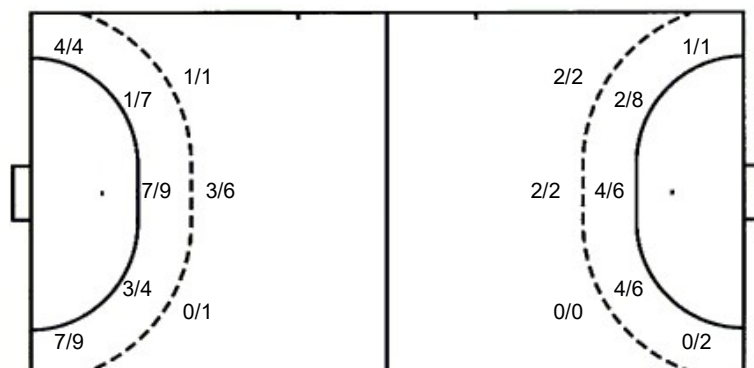

TOTAL

2/4	1/2	2/2
1/5	1/1	3/9
2/5	2/4	0/4

Shots by position

ATTACK

DEFENSE

7m penalties 6/8
Fastbreak 10/14
Breakthrough 2/2
Long dist. 0/0

7m penalties 2/5
Fastbreak 5/6
Breakthrough 3/3
Long dist. 0/0

Shooting statistics