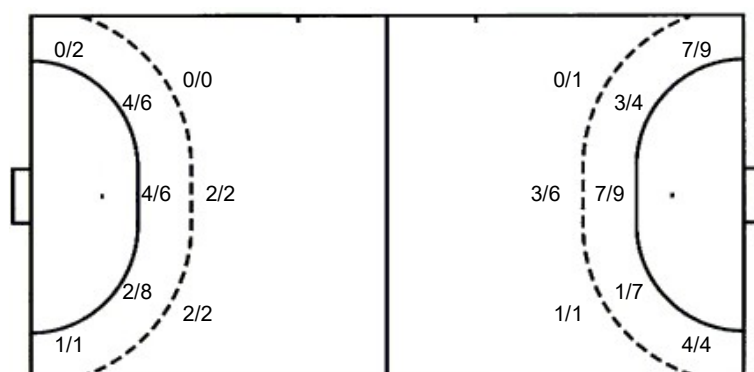

IHF South and Central American Emerging Nations Ch

Columbia (Palmira)

Group B

Match Team Statistics

Match No. 6

Honduras 25 - 44 Ecuador

(21 - 21) (4 - 23)

23.10.2018. 10:00

Attendance: 150

Sports Center Pavillon Blanco

Referees: Gerardo Valverde (CRC) / Jean M. Segura (CRC)

Shot distribution by player

2 W. López López

		2/2
0/1	0/1	2/2

1 miss.

5 A. García Palacios

2/3	0/1	0/1
2/2		
		1/1

6 V. Velázquez Oseguera

0/1		
1/1		1/1

7 A. Sánchez Villanueva

		0/1
0/1		0/1
1/1		

8 C. Ortega Galo

		1/1

9 A. García Artica

	2/2	1/1

10 P. Aguilar Moncada

11 C. Raudales Moreno

	1/1	
		1/1

13 G. Torres García

		1/2
1/1		

16 O. Moncada Cáceres

1 miss. 2/2 lob

17 K. Cantor Ordóñez

	0/1	0/1
0/1	0/1	

22 F. Reyes Cruz

1/1		
1/1		

1/1 lob

TOTAL

2/4	1/2	0/2
4/5	0/1	6/9
3/5	2/4	4/4

2 miss. 3/3 lob

Saves distribution goalkeepers

12 C. Herrera Ortiz

1/3	1/1	0/2
1/6	2/2	3/9
0/3	1/5	1/6

25 D. Castillo Rodríguez

0/2		0/1
0/3		3/5
1/3	1/3	0/1

TOTAL

1/5	1/1	0/3
1/9	2/2	6/14
1/6	2/8	1/7

Shots by position

ATTACK

DEFENSE

7m penalties 2/5
Fastbreak 5/6
Breakthrough 3/3
Long dist. 0/0

7m penalties 6/8
Fastbreak 10/14
Breakthrough 2/2
Long dist. 0/0

Shooting statistics

Position	Goals	Sav.	Miss.	Post	Blk.	Total	%
Back (9m)	4	0	0	0	0	4	100
Line (6m)	10	9	1	0	0	20	50
Wing	1	2	0	0	0	3	33
7m penalties	2	3	0	0	0	5	40
Fastbreak	5	0	1	0	0	6	83
Breakthrough	3	0	0	0	0	3	100
Total	25	14	2	0	0	41	61

Jersey number Tot. Total shooting 6m 6m (line) shooting 9m 9m shooting Wng. Wing shooting FB Fastbreak sh. 7m 7m penalty sh.
Brk. Breakthrough sh. LD Long distance sh. As. Assists E7 Earned 7m pen. TF Technical Faults St. Steals 2m 2m punishments
C7. Committed 7m E2 Earned 2m pun. YC. Yellow cards RC Red cards BC Blue cards Blk. Blocks S Starting Line-up