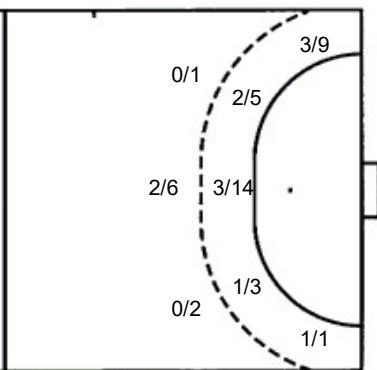

Shots by position

ATTACK

DEFENSE

7m penalties 0/1
Fastbreak 7/8
Breakthrough 0/0
Long dist. 0/0

7m penalties 1/3
Fastbreak 3/3
Breakthrough 0/0
Long dist. 0/0

Shooting statistics

Position	Goals	Sav.	Miss.	Post	Blk.	Total	%
Back (9m)	5	3	1	1	2	12	42
Line (6m)	13	4	2	2	1	22	59
Wing	0	0	1	0	0	1	0
7m penalties	0	1	0	0	0	1	0
Fastbreak	7	0	1	0	0	8	88
Breakthrough	0	0	0	0	0	0	0
Total	25	8	5	3	3	44	57