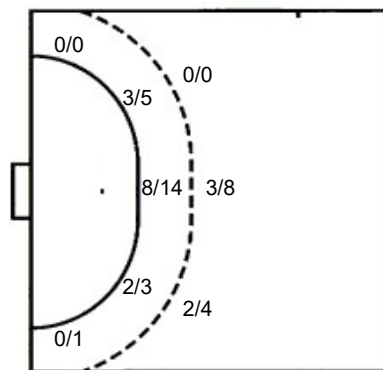

Shots by position

ATTACK

DEFENSE

7m penalties 0/1
Fastbreak 7/8
Breakthrough 0/0
Long dist. 0/0

7m penalties 1/3
Fastbreak 3/3
Breakthrough 0/0
Long dist. 0/0

Shooting statistics

Position	Goals	Sav.	Miss.	Post	Blk.	Total	%
Back (9m)	5	3	1	1	2	12	42
Line (6m)	13	4	2	2	1	22	59
Wing	0	0	1	0	0	1	0
7m penalties	0	1	0	0	0	1	0
Fastbreak	7	0	1	0	0	8	88
Breakthrough	0	0	0	0	0	0	0
Total	25	8	5	3	3	44	57