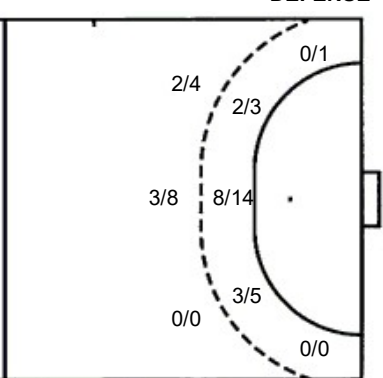

0/1	1/3	0/1
2/7	1/2	1/8
0/4	1/2	2/4

Shots by position

ATTACK

DEFENSE

7m penalties 1/3
Fastbreak 3/3
Breakthrough 0/0
Long dist. 0/0

7m penalties 0/1
Fastbreak 7/8
Breakthrough 0/0
Long dist. 0/0

Shooting statistics