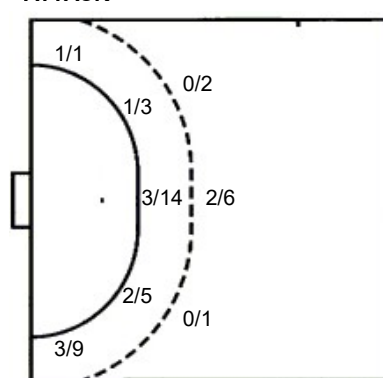

0/1	1/3	0/1
2/7	1/2	1/8
0/4	1/2	2/4

Shots by position

ATTACK

DEFENSE

7m penalties 1/3
Fastbreak 3/3
Breakthrough 0/0
Long dist. 0/0

7m penalties 0/1
Fastbreak 7/8
Breakthrough 0/0
Long dist. 0/0

Shooting statistics