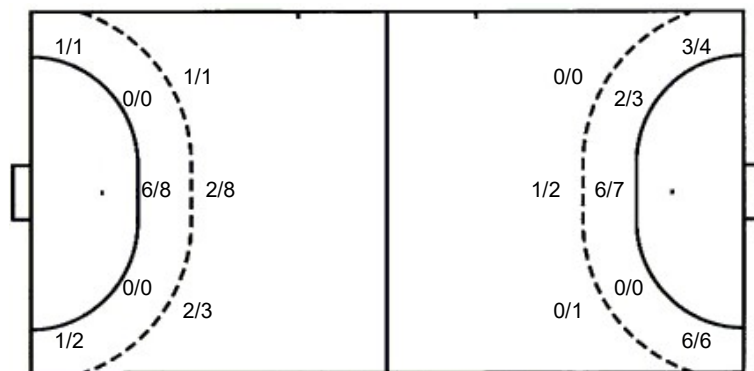

TOTAL

0/3	0/2	0/3
1/7	1/2	0/10
2/7	1/1	1/7

Shots by position

ATTACK

DEFENSE

7m penalties 1/2
Fastbreak 5/6
Breakthrough 4/8
Long dist. 2/4

7m penalties 5/7
Fastbreak 6/7
Breakthrough 7/9
Long dist. 0/0

Shooting statistics