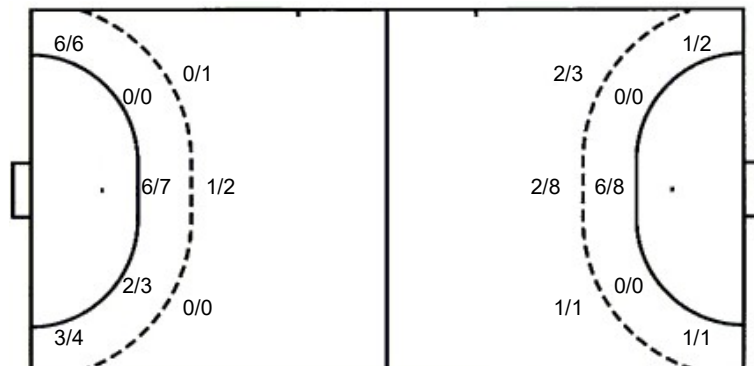

IHF South and Central American Emerging Nations Ch

Colombia (Palmira)

Final

Match Team Statistics
Match No. 30

Colombia 36 - 25 Paraguay
(16 - 11) (20 - 14)

28.10.2018. 18:00
Attendance: 1500
Sports Center Pavillon Blanco

Referees: Daniel Magalhaes (BRA) / Thiago Da Silva (BRA)

Shot distribution by player

2 D. Gonzalez Castano

1/1	1/1	1/1
3/3	1/1	1/1
1/1		1/1

1 block

3 J. Mira Diaz

	1/1	
1/1		

4 A. Restrepo Mejia

		1/1
		2/2

5 S. Mosquera Mayo

	0/1	2/2
0/1		

1 post

6 J. Florez Durango

7 J. Ramirez Escobar

1/1		
2/2		1/1

8 J. Ramirez Alvarez

9 S. Rios Gallego

		3/3
	0/1	3/3

10 S. Bedoya Rivera

		1/1
		1/1
		0/1

11 C. Cardona Restrepo

1/1		
0/1		1/1
1/2		

1 post

13 C. Pineda Pardo

1/1		
1/1		
		1/1

1 post

14 J. Hurtado Vergara

1/1		

TOTAL

3/3	2/2	3/3
6/7	1/2	10/10
5/7	0/1	6/7

3 post 1 block

Saves distribution goalkeepers

1 J. Villa Arango

	1/2	0/2
2/13	0/1	0/1
3/7	4/5	1/5

12 S. Lopez Velez

1/1		

TOTAL

	1/2	0/2
2/13	0/1	0/1
4/8	4/5	1/5

Shots by position

ATTACK

DEFENSE

7m penalties 5/7
Fastbreak 6/7
Breakthrough 7/9
Long dist. 0/0

7m penalties 1/2
Fastbreak 5/6
Breakthrough 4/8
Long dist. 2/4

Shooting statistics

Position	Goals	Sav.	Miss.	Post	Blk.	Total	%
Back (9m)	1	1	0	0	1	3	33
Line (6m)	8	1	0	1	0	10	80
Wing	9	1	0	0	0	10	90
7m penalties	5	1	0	1	0	7	71
Fastbreak	6	1	0	0	0	7	86
Breakthrough	7	1	0	1	0	9	78
Total	36	6	0	3	1	46	78