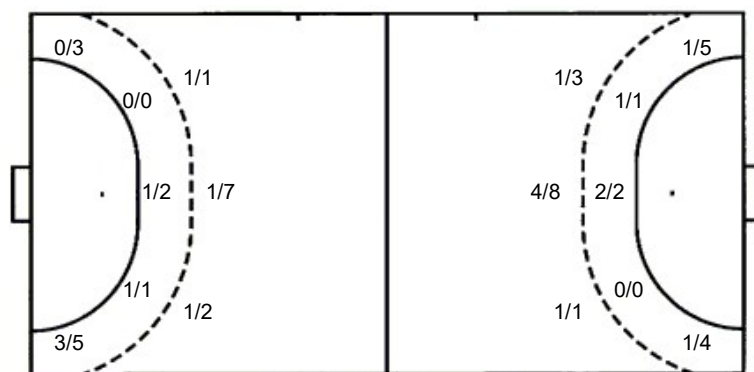

TOTAL

3/5	2/3	1/4
2/6	2/2	1/4
0/4	2/5	1/5

Shots by position

ATTACK

DEFENSE

7m penalties 3/3
Fastbreak 1/1
Breakthrough 8/10
Long dist. 0/0

7m penalties 2/2
Fastbreak 6/7
Breakthrough 6/12
Long dist. 0/0

Shooting statistics