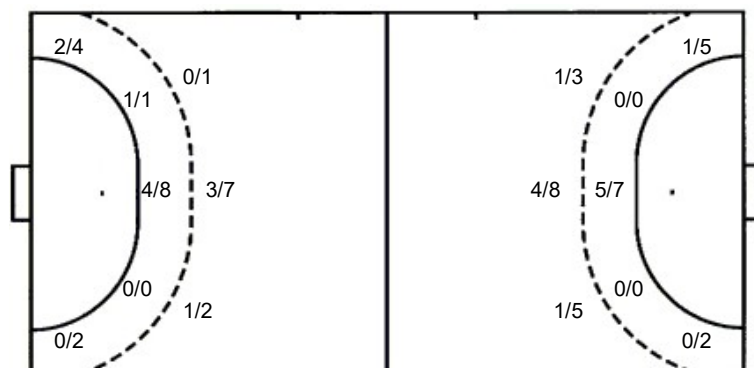

Shots by position

ATTACK

DEFENSE

7m penalties 6/7
Fastbreak 2/2
Breakthrough 5/10
Long dist. 0/0

7m penalties 4/4
Fastbreak 5/6
Breakthrough 2/6
Long dist. 0/0

Shooting statistics

Position	Goals	Sav.	Miss.	Post	Blk.	Total	%
Back (9m)	4	3	0	3	0	10	40
Line (6m)	5	3	0	1	0	9	56
Wing	2	3	0	1	0	6	33
7m penalties	6	1	0	0	0	7	86
Fastbreak	2	0	0	0	0	2	100
Breakthrough	5	3	1	1	0	10	50
Total	24	13	1	6	0	44	55