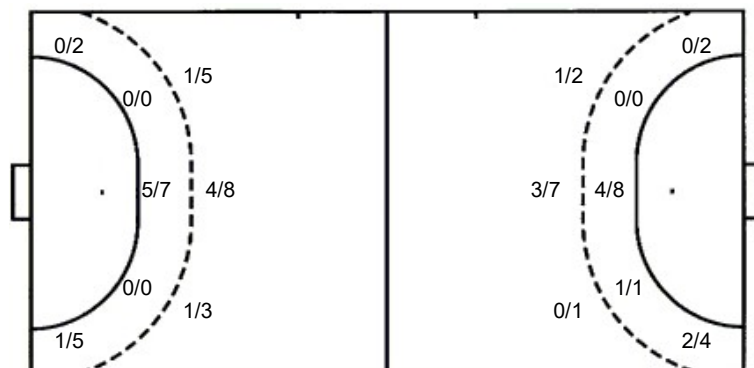

26 M. Boissard

1/3	1/4	0/3
2/4	2/2	3/5
1/3	0/2	2/4

TOTAL

1/3	2/5	0/3
2/4	2/2	3/6
1/6	0/3	2/4

Shots by position

ATTACK

DEFENSE

7m penalties 4/4
Fastbreak 5/6
Breakthrough 2/6
Long dist. 0/0