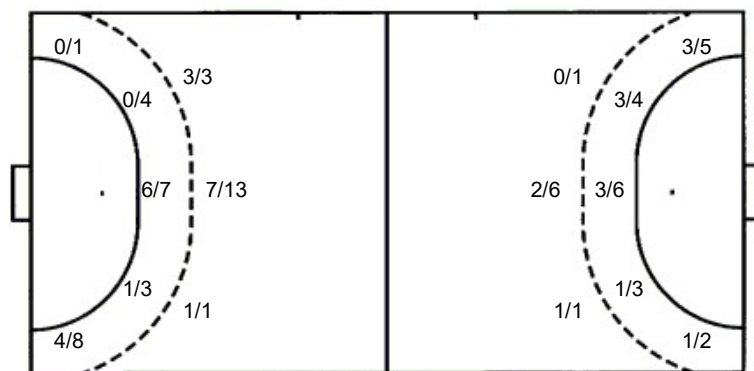

IHF South and Central American Emerging Nations Ch

Colombia (Palmira)

Quarterfinal

Match Team Statistics
Match No. 19

French Guiana 26 - 28 Guatemala
(12 - 15) (14 - 13)

26.10.2018. 12:00
Attendance: 120
Sports Center Pavillon Blanco

Referees: Daniel Magalhaes (BRA) / Thiago Da Silva (BRA)

Shot distribution by player

3 B. Rivera Alvarado

1/2		
1/2		

1 post

5 U. Herrera Juarez

1/1		
0/1		2/2
1/1	1/1	

6 L. De León Chávez

		1/1
1/1		

8 C. Hernández Ramos

		1/1

1 miss.

10 E. Martínez

1/2		
3/5	0/1	1/1
3/3		4/4

1 miss. 1 block

13 E. Aldi Ávila

2/2		1/2

2 block

17 M. Monzón Tecún

1/1		0/1

21 B. Rojas Rojas

1/2		1/1

29 D. Contreras

33 C. Soto Hernandez

42 D. Camey Roca

		0/1

1 post

51 B. García Cermeno

TOTAL

3/5		
8/13	0/1	7/10
5/5	1/1	4/4

2 post 2 miss. 3 block

Saves distribution goalkeepers

1 R. Amado De León

		0/1
		1/3
0/1		0/1

12 M. Martinez Calvillo

1/1		
7/9	1/1	2/8
2/6		0/9

TOTAL

1/1		0/1
7/9	1/1	3/11
2/7		0/10

Shots by position

ATTACK

DEFENSE

7m penalties 1/1
Fastbreak 1/1
Breakthrough 4/4
Long dist. 0/0

7m penalties 0/1
Fastbreak 7/9
Breakthrough 5/6
Long dist. 0/0

Shooting statistics

Position	Goals	Sav.	Miss.	Post	Blk.	Total	%
Back (9m)	11	3	1	0	2	17	65
Line (6m)	7	5	1	0	1	14	50
Wing	4	3	0	2	0	9	44
7m penalties	1	0	0	0	0	1	100
Fastbreak	1	0	0	0	0	1	100
Breakthrough	4	0	0	0	0	4	100
Total	28	11	2	2	3	46	61