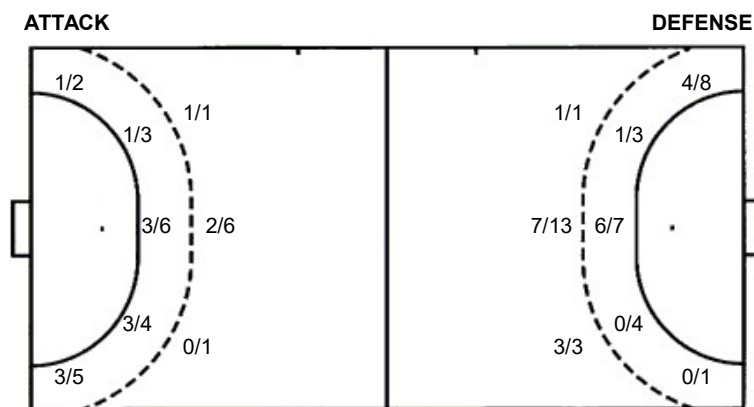

IHF South and Central American Emerging Nations Ch

Colombia (Palmira)

Quarterfinal

Match Team Statistics
Match No. 19

French Guiana 26 - 28 Guatemala
(12 - 15) (14 - 13)

26.10.2018. 12:00
Attendance: 120
Sports Center Pavillon Blanco

Referees: Daniel Magalhaes (BRA) / Thiago Da Silva (BRA)

Shot distribution by player

2 A. Mathias

3 E. Kilinan

		1/1
0/1		4/4

5 S. Merille

0/1		3/3

6 R. Laporal

7 C. Mondesir

1/3		0/1
2/2		

8 C. Cippe

0/2	0/1	3/3
1/1		

9 F. Joseph-Deveau

		1/1
1/1		1/2
1/1		2/2

1 post 1 miss.

1 miss.

10 B. Zulemaro

		0/1
		2/2

1 miss.

13 R. Jardine

0/1		
1/1		1/1

16 R. Dolor

0/1		
		1/1

17 B. Gonzalez

22 L. Eli

0/1		
0/1		

TOTAL

0/1		1/1
2/9	0/1	8/11
5/7		10/10

1 post 3 miss.

Saves distribution goalkeepers

1 K. Legel

1/2		
4/7		1/6
0/4		0/2

26 M. Boissard

1/3		
1/6	1/1	2/4
0/1	0/1	0/2

TOTAL

2/5		
5/13	1/1	3/10
0/5	0/1	0/4

Shots by position

7m penalties 0/1
Fastbreak 7/9
Breakthrough 5/6
Long dist. 0/0

7m penalties 1/1
Fastbreak 1/1
Breakthrough 4/4
Long dist. 0/0

Shooting statistics

Position	Goals	Sav.	Miss.	Post	Blk.	Total	%
Back (9m)	3	3	2	0	0	8	38
Line (6m)	7	5	1	0	0	13	54
Wing	4	3	0	0	0	7	57
7m penalties	0	1	0	0	0	1	0
Fastbreak	7	1	0	1	0	9	78
Breakthrough	5	1	0	0	0	6	83
Total	26	14	3	1	0	44	59