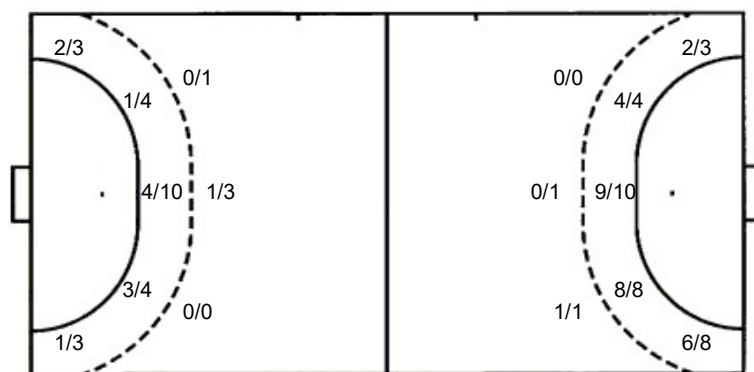

IHF South and Central American Emerging Nations Ch

Colombia (Palmira)

Quarterfinal

Match Team Statistics
Match No. 17

Colombia 45 - 17 Honduras
(20 - 9) (25 - 8)

26.10.2018. 16:00
Attendance: 300
Sports Center Pavillon Blanco

Referees: Marcelo Moraga (CHI) / Matias Zavalla (CHI)

Shot distribution by player

2 W. López López

2/2		

1 block

5 A. García Palacios

0/2	0/1	
4/5		1/1

1 post 1 miss. 1 block

6 V. Velázquez Oseguera

		2/2
	1/2	

1 post

7 A. Sánchez Villanueva

0/1		
0/2		

8 C. Ortega Galo

0/1		

9 A. García Artica

10 P. Aguilar Moncada

1/1		

11 C. Raudales Moreno

	0/1	

13 G. Torres García

1/1		1/1

1 miss. 1/1 lob

16 O. Moncada Cáceres

17 K. Cantor Ordóñez

2/2		

22 F. Reyes Cruz

0/1		0/1
1/1		

TOTAL

0/1		
1/7	0/1	2/3
10/11	1/3	2/2

2 post 2 miss. 2 block 1/1 lob

Saves distribution goalkeepers

12 C. Herrera Ortiz

1/2	0/1	0/1
2/7	0/1	0/6
0/5		0/7

25 D. Castillo Rodríguez

1/2	1/1	
1/2	1/1	0/3
0/6	0/2	0/3

TOTAL

2/4	1/2	0/1
3/9	1/2	0/9
0/11	0/2	0/10

Shots by position

ATTACK

DEFENSE

7m penalties 3/4
Fastbreak 1/2
Breakthrough 1/1
Long dist. 0/0

7m penalties 3/5
Fastbreak 8/11
Breakthrough 4/5
Long dist. 0/0

Shooting statistics

Position	Goals	Sav.	Miss.	Post	Blk.	Total	%
Back (9m)	1	3	0	0	0	4	25
Line (6m)	8	5	1	2	2	18	44
Wing	3	2	1	0	0	6	50
7m penalties	3	1	0	0	0	4	75
Fastbreak	1	1	0	0	0	2	50
Breakthrough	1	0	0	0	0	1	100
Total	17	12	2	2	2	35	49