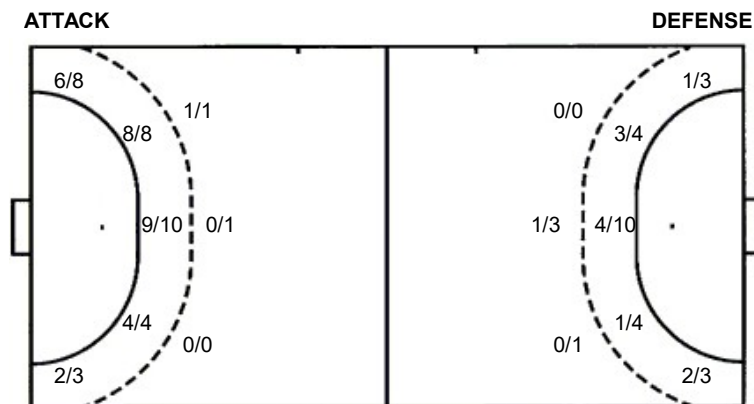

Shots by position

7m penalties 3/5
Fastbreak 8/11
Breakthrough 4/5
Long dist. 0/0

7m penalties 3/4
Fastbreak 1/2
Breakthrough 1/1
Long dist. 0/0

Shooting statistics

Position	Goals	Sav.	Miss.	Post	Blk.	Total	%
Back (9m)	1	1	0	0	0	2	50
Line (6m)	21	1	0	0	0	22	95
Wing	8	2	1	0	0	11	73
7m penalties	3	1	0	1	0	5	60
Fastbreak	8	1	0	2	0	11	73
Breakthrough	4	1	0	0	0	5	80
Total	45	7	1	3	0	56	80