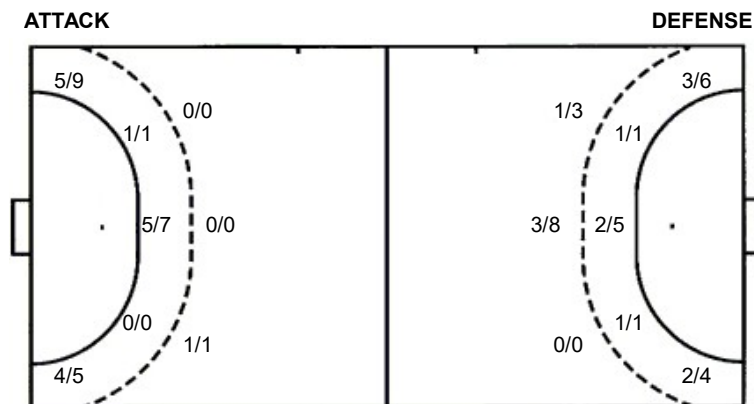

12 S. Lopez Velez

0/2	1/1	2/2
0/3		1/3
0/3		0/1

TOTAL

2/4	3/3	2/3
1/6	2/2	2/5
2/10	1/3	0/2

Shots by position

Shooting statistics

Position	Goals	Sav.	Miss.	Post	Blk.	Total	%
Back (9m)	1	0	0	0	0	1	100
Line (6m)	6	2	0	0	0	8	75
Wing	9	2	2	1	0	14	64
7m penalties	3	0	0	0	0	3	100
Fastbreak	5	1	0	0	0	6	83
Breakthrough	11	1	0	0	0	12	92
Total	35	6	2	1	0	44	80