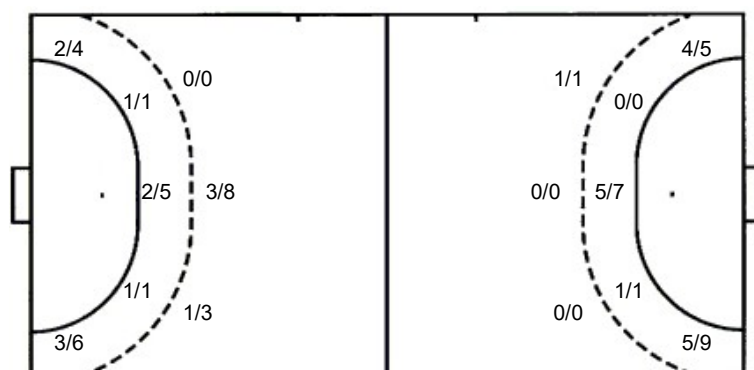

ATTACK

DEFENSE

7m penalties 3/5
Fastbreak 2/2
Breakthrough 6/10
Long dist. 0/0

7m penalties 3/3
Fastbreak 5/6
Breakthrough 11/12
Long dist. 0/0

Shooting statistics

Position	Goals	Sav.	Miss.	Post	Blk.	Total	%
Back (9m)	4	5	0	2	0	11	36
Line (6m)	4	2	1	0	0	7	57
Wing	5	5	0	0	0	10	50
7m penalties	3	1	1	0	0	5	60
Fastbreak	2	0	0	0	0	2	100
Breakthrough	6	2	2	0	0	10	60
Total	24	15	4	2	0	45	53