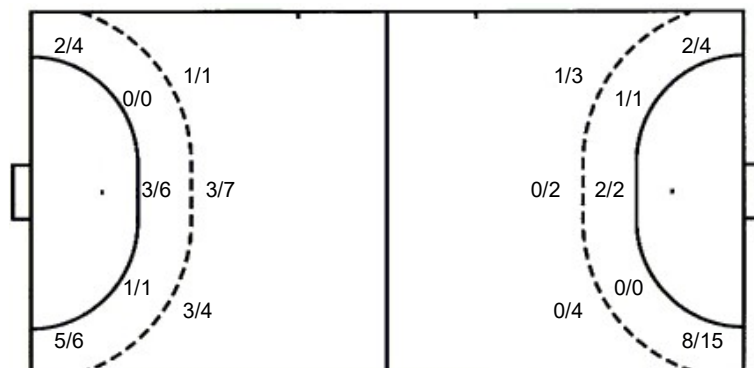

TOTAL

1/4	2/3	2/2
1/3	3/3	4/9
0/7	0/1	3/5

Shots by position

ATTACK

DEFENSE

7m penalties 0/0
Fastbreak 6/6
Breakthrough 11/14
Long dist. 2/2

7m penalties 3/6
Fastbreak 0/0
Breakthrough 4/5
Long dist. 0/0

Shooting statistics