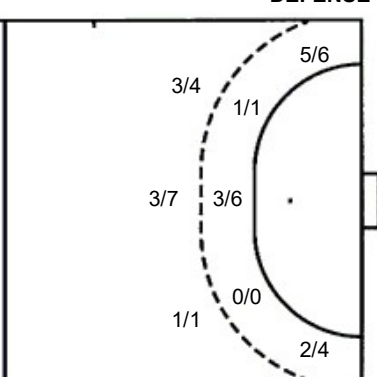

9 H. Rosales Gildres

		0/1
	1/1	
0/6		0/1

TOTAL

1/4	3/5	1/5
1/7	1/1	1/4
0/8	0/8	0/2

Shots by position

ATTACK

DEFENSE

7m penalties 3/6
Fastbreak 0/0
Breakthrough 4/5
Long dist. 0/0