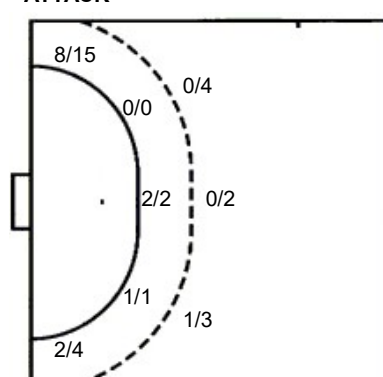

9 H. Rosales Gildres

		0/1
	1/1	
0/6		0/1

TOTAL

1/4	3/5	1/5
1/7	1/1	1/4
0/8	0/8	0/2

Shots by position

ATTACK

DEFENSE

7m penalties 3/6
Fastbreak 0/0
Breakthrough 4/5
Long dist. 0/0

7m penalties 0/0
Fastbreak 6/6
Breakthrough 11/14
Long dist. 2/2

Shooting statistics

Position	Goals	Sav.	Miss.	Post	Blk.	Total	%
Back (9m)	1	5	3	0	0	9	11
Line (6m)	3	0	0	0	0	3	100
Wing	10	8	0	1	0	19	53
7m penalties	3	2	1	0	0	6	50
Fastbreak	0	0	0	0	0	0	0
Breakthrough	4	1	0	0	0	5	80
Total	21	16	4	1	0	42	50