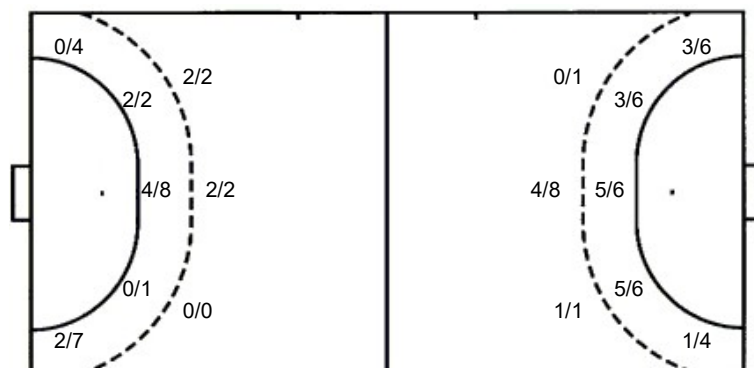

IHF South and Central American Emerging Nations Ch

Colombia (Palmira)

Group B

Match Team Statistics
Match No. 11

El Salvador 22 - 34 Honduras
(8 - 13) (14 - 21)

24.10.2018. 10:00
Attendance: 120
Sports Center Pavillon Blanco

Referees: Felix Estrada (COL) / Gabriel Pineda (COL)

Shot distribution by player

2 J. Canas Abrego

1/1		
1/1		

3 J. Montes Rodriguez

0/1	0/2	
		0/1
0/1		1/1

1/1 lob

5 J. Ramos Sosa

		0/1
1/1	1/1	

7 O. Choto Molina

0/1	1/1	

10 J. Escalante Vasquez

0/1		
		1/1

1 post 1 miss.

14 H. Sosa Abarca

		1/1
1/1		0/1

23 C. Lopez Alvarez

24 J. Serrano Herrera

1/1		1/1

27 L. Araujo Aquino

	1/1	

1 miss.

46 J. Aparicio Romero

	0/1	1/1
1/1		1/1

1 post 1 miss.

77 H. Flores Moreno

96 R. Espinoza Ramos

1/1		1/1
4/4		

TOTAL

2/3	0/2	1/1
1/2	1/2	3/5
8/10	2/2	3/4

2 post 3 miss. 1/1 lob

Saves distribution goalkeepers

1 F. Lopez Avelar

0/1	1/1	
2/6	1/1	2/7
3/8	2/3	3/11

16 V. Hernandez Gonzalez

		0/1
1/4	1/1	0/1
0/1		0/3

TOTAL

0/1	1/1	0/1
3/10	2/2	2/8
3/9	2/3	3/14

Shots by position

ATTACK

DEFENSE

Shooting statistics

Position	Goals	Sav.	Miss.	Post	Blk.	Total	%
Back (9m)	4	0	0	0	0	4	100
Line (6m)	6	4	1	0	0	11	55
Wing	2	6	1	2	0	11	18
7m penalties	4	0	0	0	0	4	100
Fastbreak	2	0	1	0	0	3	67
Breakthrough	4	0	0	0	0	4	100
Total	22	10	3	2	0	37	59

7m penalties 4/4
Fastbreak 2/3
Breakthrough 4/4
Long dist. 0/0

7m penalties 1/3
Fastbreak 7/10
Breakthrough 4/5
Long dist. 0/0