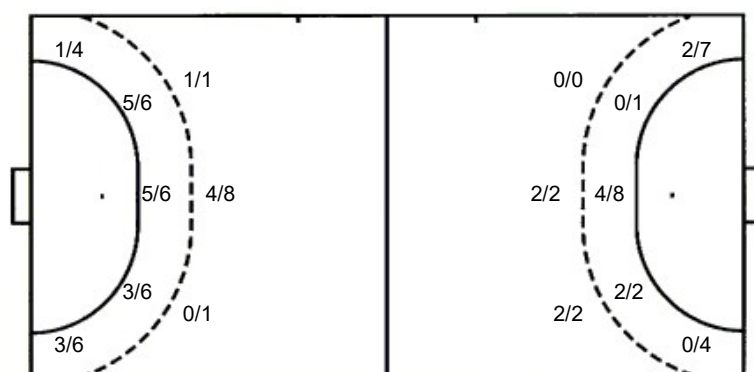

IHF South and Central American Emerging Nations Ch

Colombia (Palmira)

Group B

Match Team Statistics
Match No. 11

El Salvador 22 - 34 Honduras
(8 - 13) (14 - 21)

24.10.2018. 10:00
Attendance: 120
Sports Center Pavillon Blanco

Referees: Felix Estrada (COL) / Gabriel Pineda (COL)

Shot distribution by player

2 W. López López

0/1		1/2
2/2		2/2

2 post 1 miss.

5 A. García Palacios

1/1		
	0/1	
1/2	0/1	1/2

1 post

6 V. Velázquez Oseguera

	0/1	1/1
1/1		
		1/2

7 A. Sánchez Villanueva

2/2		
2/2		

8 C. Ortega Galo

	0/1	1/1

1 post

9 A. García Artica

		1/1
		1/1

10 P. Aguilar Moncada

11 C. Raudales Moreno

		1/1

13 G. Torres García

1/2		
0/1	1/1	2/2

16 O. Moncada Cáceres

		1/1

1 post

17 K. Cantor Ordóñez

1/2		1/2
1/2		3/3

22 F. Reyes Cruz

2/2		1/1
	0/1	0/1

1/1 lob

TOTAL

1/1	0/1	1/1
7/10	0/2	6/8
6/9	1/3	11/14

5 post 1 miss. 1/1 lob

Saves distribution goalkeepers

12 C. Herrera Ortiz

1/2		0/1
0/1	1/2	1/3
2/4	0/2	0/2

25 D. Castillo Rodríguez

0/1	2/2	
1/1		1/2
0/6		1/2

TOTAL

1/3	2/2	0/1
1/2	1/2	2/5
2/10	0/2	1/4

Shots by position

ATTACK

DEFENSE

7m penalties 1/3
Fastbreak 7/10
Breakthrough 4/5
Long dist. 0/0

7m penalties 4/4
Fastbreak 2/3
Breakthrough 4/4
Long dist. 0/0

Shooting statistics

Position	Goals	Sav.	Miss.	Post	Blk.	Total	%
Back (9m)	5	2	1	2	0	10	50
Line (6m)	13	4	0	1	0	18	72
Wing	4	5	0	1	0	10	40
7m penalties	1	2	0	0	0	3	33
Fastbreak	7	2	0	1	0	10	70
Breakthrough	4	1	0	0	0	5	80
Total	34	16	1	5	0	56	61

Jersey number Tot. Total shooting 6m 6m (line) shooting 9m 9m shooting Wng. Wing shooting FB Fastbreak sh. 7m 7m penalty sh.
Brk. Breakthrough sh. LD Long distance sh. As. Assists E7 Earned 7m pen. TF Technical Faults St. Steals 2m 2m punishments
C7. Committed 7m E2 Earned 2m pun. YC. Yellow cards RC Red cards BC Blue cards Blk. Blocks S Starting Line-up