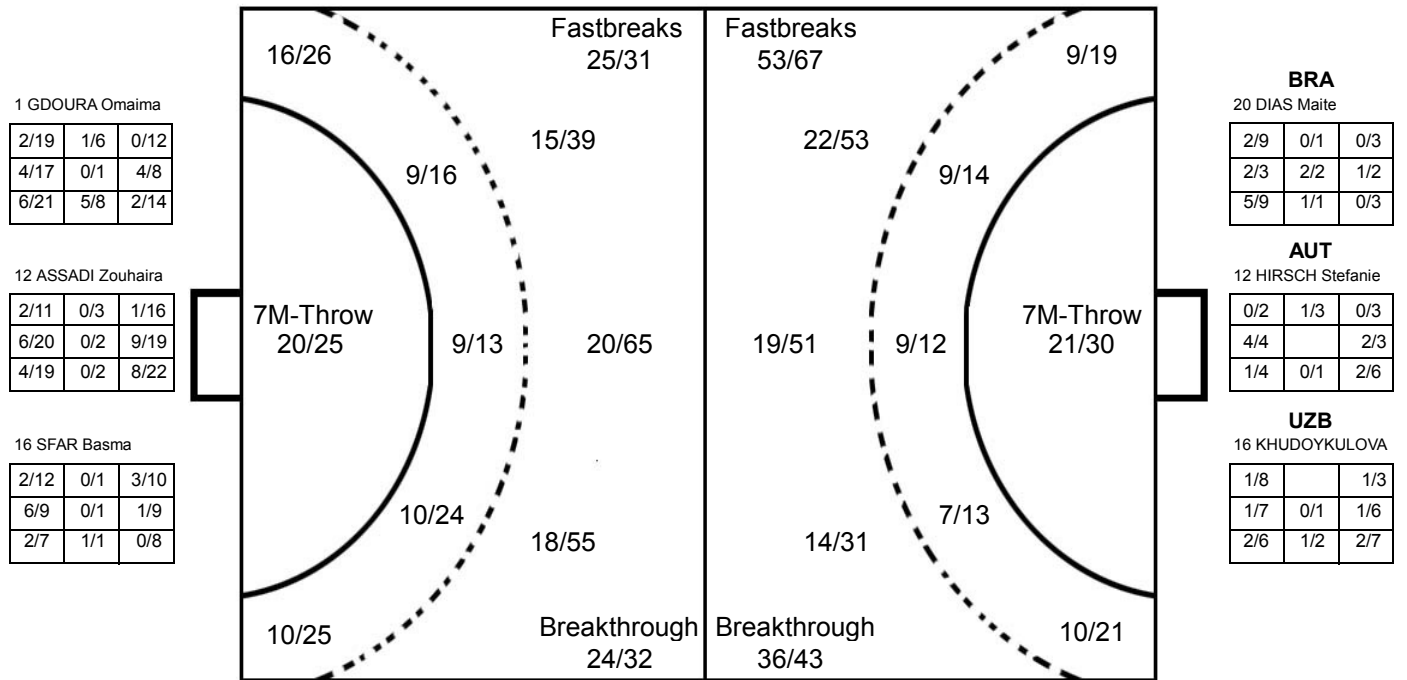

**Russia
2016**
IHF Women's Junior (U20)
World Championship

PHMS Pictorial Handball Match Statistics

IHF Official System

2016 IHF WOMEN'S JUNIOR (U20) WORLD CHAMPIONSHIP IN RUS

TOTAL SHOT REPORT

UP TO MATCH 76

201611084-42-1/1

TUNISIA

1 GDOURA Omaima	3 REZGUI Mariem	5 BEN ABDALLAH Aya	8 BEN ABDALLAH S.	9 MEJDI Jihene	12 ASSADI Zouhaira	13 MEJRI Rawaa	14 BELHADJ Soumaya
<table border="1"><tr><td></td><td></td><td></td></tr><tr><td></td><td></td><td></td></tr><tr><td></td><td></td><td></td></tr></table>	<table border="1"><tr><td>2</td><td>1</td><td>2</td></tr><tr><td></td><td></td><td>1</td></tr><tr><td></td><td></td><td>3</td></tr></table>	<table border="1"><tr><td>5</td><td></td><td>1</td></tr><tr><td>8</td><td></td><td>2</td></tr><tr><td>5</td><td>1</td><td>1</td></tr></table>	<table border="1"><tr><td></td><td></td><td></td></tr><tr><td>2</td><td></td><td></td></tr><tr><td></td><td></td><td></td></tr></table>	<table border="1"><tr><td>3</td><td></td><td></td></tr><tr><td>2</td><td></td><td></td></tr><tr><td></td><td></td><td>1</td></tr></table>	<table border="1"><tr><td></td><td></td><td></td></tr><tr><td></td><td></td><td></td></tr><tr><td></td><td></td><td></td></tr></table>	<table border="1"><tr><td></td><td></td><td></td></tr><tr><td></td><td></td><td>2</td></tr><tr><td></td><td></td><td></td></tr></table>	<table border="1"><tr><td></td><td>1</td><td></td></tr><tr><td></td><td></td><td>2</td></tr><tr><td>1</td><td></td><td></td></tr></table>
Post - 0 Miss - 0 Block - 0	Post - 3 Miss - 2 Block - 0	Post - 1 Miss - 0 Block - 0	Post - 0 Miss - 1 Block - 1	Post - 0 Miss - 0 Block - 0	Post - 0 Miss - 0 Block - 0	Post - 0 Miss - 1 Block - 0	Post - 0 Miss - 2 Block - 1
15 REZGUI Rakia	16 SFAR Basma	17 JOUINI Chaima	18 TOUIBI Noura	19 AMMAR Tahanni	24 MOUEDEB Jawaher	25 DARDOUR	44 BEN SOUSSIA Safa
<table border="1"><tr><td>3</td><td>3</td><td>5</td></tr><tr><td></td><td></td><td>2</td></tr><tr><td>1</td><td></td><td></td></tr></table>	<table border="1"><tr><td></td><td></td><td></td></tr><tr><td></td><td></td><td></td></tr><tr><td></td><td></td><td></td></tr></table>	<table border="1"><tr><td>16</td><td></td><td></td></tr><tr><td>15</td><td></td><td></td></tr><tr><td>5</td><td>1</td><td>8</td></tr></table>	<table border="1"><tr><td>2</td><td></td><td></td></tr><tr><td>1</td><td></td><td>1</td></tr><tr><td>1</td><td></td><td>2</td></tr></table>	<table border="1"><tr><td>2</td><td>1</td><td></td></tr><tr><td></td><td>1</td><td></td></tr><tr><td></td><td></td><td></td></tr></table>	<table border="1"><tr><td>1</td><td>1</td><td>1</td></tr><tr><td>2</td><td></td><td>3</td></tr><tr><td>1</td><td></td><td>4</td></tr></table>	<table border="1"><tr><td>7</td><td>1</td><td>4</td></tr><tr><td>4</td><td>1</td><td></td></tr><tr><td>4</td><td></td><td>1</td></tr></table>	<table border="1"><tr><td></td><td></td><td></td></tr><tr><td></td><td>1</td><td></td></tr><tr><td>1</td><td></td><td></td></tr></table>
Post - 2 Miss - 2 Block - 0	Post - 0 Miss - 0 Block - 0	Post - 13 Miss - 10 Block - 17	Post - 0 Miss - 0 Block - 0	Post - 1 Miss - 1 Block - 0	Post - 2 Miss - 2 Block - 2	Post - 1 Miss - 10 Block - 5	Post - 0 Miss - 1 Block - 0

1 GDOURA Omaima

2/19	1/6	0/12
4/17	0/1	4/8
6/21	5/8	2/14

12 ASSADI Zouhaira

2/11	0/3	1/16
6/20	0/2	9/19
4/19	0/2	8/22

16 SFAR Basma

2/12	0/1	3/10
6/9	0/1	1/9
2/7	1/1	0/8

BRA
20 DIAS Maite

2/9	0/1	0/3
2/3	2/2	1/2
5/9	1/1	0/3

AUT
12 HIRSCH Stefanie

0/2	1/3	0/3
4/4		2/3
1/4	0/1	2/6

UZB
16 KHUDOYKULOVA

1/8		1/3
1/7	0/1	1/6
2/6	1/2	2/7

OPPONENT

BRA 2 DE PAULA Bruna	CRO 8 CALUSIC B.	AUT 10 TOPIC Marina	KOR 21 KIM Seongeun	BRA 15 BORBA Ana Iuiza	KOR 19 KIM Dayoung	CRO 2 ZADRAVEC N.	FRA 19 KIEFFER Ilona
<table border="1"><tr><td>2</td><td>1</td><td></td></tr><tr><td></td><td></td><td></td></tr><tr><td>3</td><td>2</td><td></td></tr></table>	<table border="1"><tr><td>1</td><td></td><td>1</td></tr><tr><td></td><td></td><td>3</td></tr><tr><td>2</td><td></td><td>1</td></tr></table>	<table border="1"><tr><td>2</td><td>1</td><td>2</td></tr><tr><td>2</td><td></td><td></td></tr><tr><td></td><td></td><td></td></tr></table>	<table border="1"><tr><td></td><td>1</td><td>3</td></tr><tr><td></td><td></td><td></td></tr><tr><td></td><td></td><td>3</td></tr></table>	<table border="1"><tr><td>1</td><td>1</td><td>1</td></tr><tr><td>1</td><td></td><td></td></tr><tr><td>1</td><td></td><td>1</td></tr></table>	<table border="1"><tr><td>1</td><td></td><td></td></tr><tr><td>2</td><td></td><td></td></tr><tr><td>3</td><td></td><td></td></tr></table>	<table border="1"><tr><td>2</td><td></td><td>1</td></tr><tr><td>2</td><td></td><td></td></tr><tr><td></td><td></td><td></td></tr></table>	<table border="1"><tr><td>1</td><td></td><td></td></tr><tr><td></td><td>1</td><td>2</td></tr><tr><td>1</td><td></td><td></td></tr></table>
Post - 0 Miss - 0 Block - 0	Post - 0 Miss - 0 Block - 0	Post - 0 Miss - 2 Block - 1	Post - 1 Miss - 0 Block - 0	Post - 0 Miss - 0 Block - 0	Post - 0 Miss - 0 Block - 0	Post - 1 Miss - 0 Block - 0	Post - 0 Miss - 1 Block - 1
FRA 22 PLAZANET Nelly	KOR 23 SONG Jieun	UZB 5 NAJMEDINOVA G.	AUT 9 IVANCOK Ines	AUT 11 KRAUTWASCHL M.	BRA 7 MOUSINHO Cecilia	BRA 23 DA SILVA Ligia	CHI 4 MINO L. Daniela
<table border="1"><tr><td>1</td><td></td><td>2</td></tr><tr><td>1</td><td></td><td></td></tr><tr><td>1</td><td></td><td></td></tr></table>	<table border="1"><tr><td></td><td>1</td><td></td></tr><tr><td></td><td></td><td>1</td></tr><tr><td>1</td><td></td><td>2</td></tr></table>	<table border="1"><tr><td>1</td><td></td><td>1</td></tr><tr><td>1</td><td></td><td>1</td></tr><tr><td>1</td><td></td><td></td></tr></table>	<table border="1"><tr><td></td><td></td><td>2</td></tr><tr><td></td><td></td><td></td></tr><tr><td>1</td><td>1</td><td></td></tr></table>	<table border="1"><tr><td>1</td><td></td><td></td></tr><tr><td></td><td></td><td></td></tr><tr><td>2</td><td></td><td>1</td></tr></table>	<table border="1"><tr><td></td><td>1</td><td>2</td></tr><tr><td></td><td></td><td>1</td></tr><tr><td></td><td></td><td></td></tr></table>	<table border="1"><tr><td>1</td><td></td><td></td></tr><tr><td>2</td><td></td><td></td></tr><tr><td></td><td></td><td>1</td></tr></table>	<table border="1"><tr><td>1</td><td></td><td></td></tr><tr><td>3</td><td></td><td></td></tr><tr><td></td><td></td><td></td></tr></table>
Post - 0 Miss - 0 Block - 1	Post - 0 Miss - 0 Block - 0	Post - 1 Miss - 3 Block - 3	Post - 1 Miss - 0 Block - 0	Post - 1 Miss - 0 Block - 0	Post - 1 Miss - 1 Block - 0	Post - 1 Miss - 0 Block - 0	Post - 1 Miss - 2 Block - 0