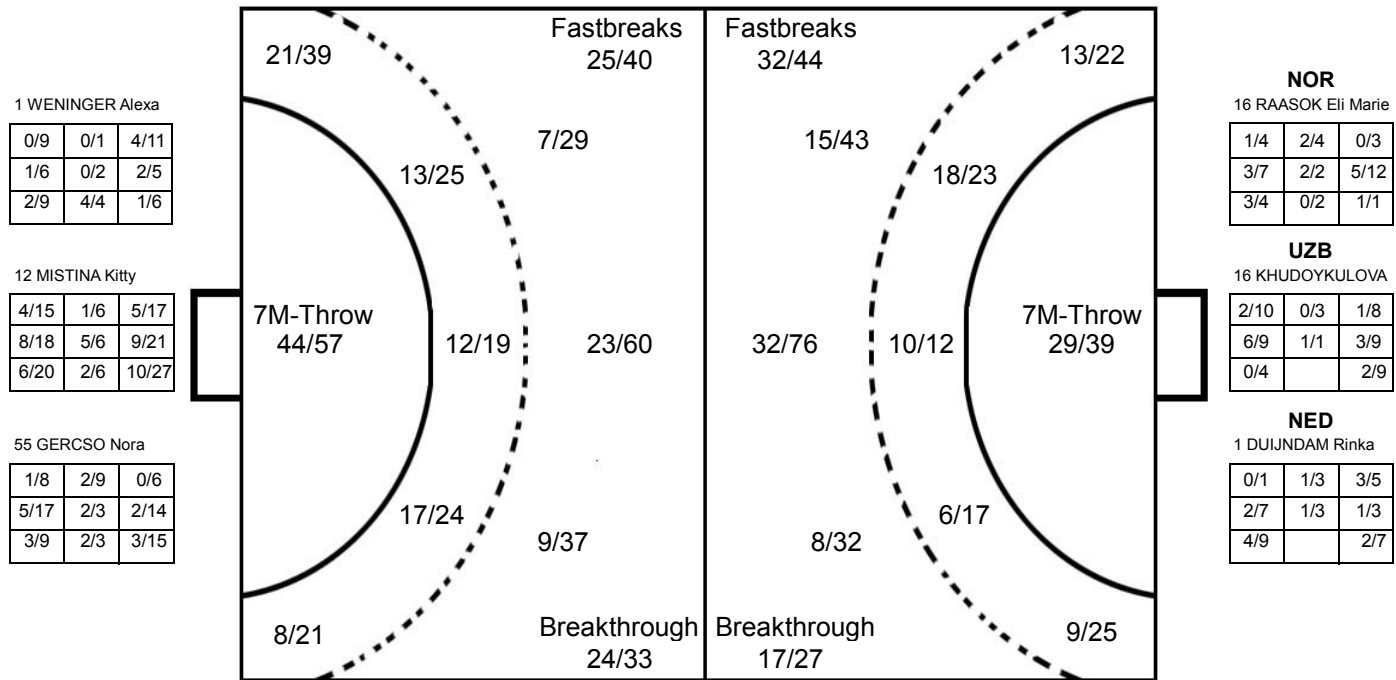

**Russia
2016**
IHF Women's Junior (U20)
World Championship

PHMS Pictorial Handball Match Statistics

IHF Official System

2016 IHF WOMEN'S JUNIOR (U20) WORLD CHAMPIONSHIP IN RUS

TOTAL SHOT REPORT

UP TO MATCH 80

201611083-42-1/1

HUNGARY

1 WENINGER Alexa	5 HAMORI K.	6 PINTER Zsanett	11 FERENCZY F.	12 MISTINA Kitty	14 GERHATH Fanni	21 BOUTI Fruzsina	28 ELO Beatrix
<table border="1"><tr><td></td><td></td><td></td></tr><tr><td></td><td></td><td></td></tr><tr><td></td><td></td><td></td></tr></table>	<table border="1"><tr><td>1</td><td></td><td>4</td></tr><tr><td>2</td><td></td><td>2</td></tr><tr><td>7</td><td></td><td></td></tr></table>	<table border="1"><tr><td></td><td>1</td><td>2</td></tr><tr><td></td><td></td><td>3</td></tr><tr><td>1</td><td>2</td><td>3</td></tr></table>	<table border="1"><tr><td></td><td>1</td><td>3</td></tr><tr><td>2</td><td></td><td>7</td></tr><tr><td>2</td><td></td><td>4</td></tr></table>	<table border="1"><tr><td></td><td></td><td></td></tr><tr><td></td><td>1</td><td></td></tr><tr><td></td><td></td><td></td></tr></table>	<table border="1"><tr><td>3</td><td></td><td></td></tr><tr><td></td><td></td><td></td></tr><tr><td>1</td><td></td><td></td></tr></table>	<table border="1"><tr><td></td><td>1</td><td></td></tr><tr><td></td><td>2</td><td>2</td></tr><tr><td>3</td><td>1</td><td>3</td></tr></table>	<table border="1"><tr><td>1</td><td></td><td>4</td></tr><tr><td>2</td><td></td><td>3</td></tr><tr><td>4</td><td></td><td>1</td></tr></table>
Post - 0 Miss - 0 Block - 0	Post - 1 Miss - 3 Block - 1	Post - 2 Miss - 3 Block - 0	Post - 3 Miss - 2 Block - 3	Post - 0 Miss - 0 Block - 0	Post - 3 Miss - 4 Block - 6	Post - 2 Miss - 1 Block - 5	Post - 2 Miss - 1 Block - 1
40 MONORI Orsolya	48 FALUVEGI D.	55 GERCSO Nora	57 PUHALAK S.	61 SZABO Laura	77 GINDELI Panna	96 TOTH Gabriella	99 KATONA Flora
<table border="1"><tr><td>4</td><td></td><td>1</td></tr><tr><td>2</td><td></td><td>3</td></tr><tr><td>2</td><td></td><td>8</td></tr></table>	<table border="1"><tr><td>1</td><td>3</td><td>3</td></tr><tr><td>3</td><td></td><td></td></tr><tr><td>2</td><td></td><td>2</td></tr></table>	<table border="1"><tr><td></td><td></td><td></td></tr><tr><td></td><td></td><td></td></tr><tr><td></td><td></td><td></td></tr></table>	<table border="1"><tr><td></td><td></td><td>3</td></tr><tr><td>1</td><td></td><td>5</td></tr><tr><td>1</td><td>1</td><td>2</td></tr></table>	<table border="1"><tr><td>6</td><td></td><td>8</td></tr><tr><td>1</td><td></td><td>1</td></tr><tr><td>3</td><td></td><td>3</td></tr></table>	<table border="1"><tr><td></td><td>1</td><td></td></tr><tr><td></td><td></td><td>2</td></tr><tr><td>1</td><td></td><td></td></tr></table>	<table border="1"><tr><td>2</td><td>2</td><td>2</td></tr><tr><td>11</td><td></td><td>2</td></tr><tr><td>9</td><td></td><td>9</td></tr></table>	<table border="1"><tr><td>7</td><td></td><td>1</td></tr><tr><td>2</td><td></td><td>2</td></tr><tr><td>1</td><td></td><td>1</td></tr></table>
Post - 3 Miss - 5 Block - 5	Post - 8 Miss - 0 Block - 0	Post - 0 Miss - 0 Block - 0	Post - 2 Miss - 2 Block - 0	Post - 1 Miss - 3 Block - 0	Post - 0 Miss - 0 Block - 0	Post - 3 Miss - 3 Block - 4	Post - 4 Miss - 1 Block - 0

OPPONENT

CRO 4 POSAVEC Stella	NED 17 BELGAREH Ilya	NOR 21 SOLAAS K. B.	ANG 7 COSTA Joana F.D.	DEN 14 NIELSEN M. K.	NED 4 ZIJL VAN Tessa	NED 14 MEIJER Jill	NOR 17 ANDERSEN S. A.
<table border="1"><tr><td>5</td><td></td><td></td></tr><tr><td>3</td><td></td><td></td></tr><tr><td>2</td><td></td><td>1</td></tr></table>	<table border="1"><tr><td>1</td><td>2</td><td></td></tr><tr><td>2</td><td></td><td></td></tr><tr><td>2</td><td></td><td>2</td></tr></table>	<table border="1"><tr><td></td><td></td><td>2</td></tr><tr><td>3</td><td></td><td>2</td></tr><tr><td></td><td></td><td>1</td></tr></table>	<table border="1"><tr><td></td><td></td><td>2</td></tr><tr><td>1</td><td></td><td></td></tr><tr><td>1</td><td>1</td><td>1</td></tr></table>	<table border="1"><tr><td>1</td><td></td><td>1</td></tr><tr><td></td><td>1</td><td></td></tr><tr><td>2</td><td></td><td>1</td></tr></table>	<table border="1"><tr><td></td><td></td><td>1</td></tr><tr><td>3</td><td></td><td>1</td></tr><tr><td></td><td></td><td>1</td></tr></table>	<table border="1"><tr><td></td><td></td><td>3</td></tr><tr><td></td><td></td><td></td></tr><tr><td></td><td>1</td><td>2</td></tr></table>	<table border="1"><tr><td></td><td></td><td>1</td></tr><tr><td></td><td></td><td>3</td></tr><tr><td></td><td></td><td>2</td></tr></table>
Post - 0 Miss - 0 Block - 0	Post - 0 Miss - 1 Block - 0	Post - 0 Miss - 1 Block - 0	Post - 1 Miss - 2 Block - 1	Post - 1 Miss - 1 Block - 0	Post - 3 Miss - 1 Block - 1	Post - 0 Miss - 0 Block - 0	Post - 0 Miss - 0 Block - 0
ANG 15 KAMALANDUA N.	MNE 8 NOVAKOVIC Ivana	NOR 10 HERNES Ida marie	UZB 5 NAJMEDINOVA G.	CRO 3 POSAVEC Paula	CRO 21 LJUBICIC Marija	DEN 5 PONTOPPIDAN J.	DEN 9 KRISTIANSEN C. L.
<table border="1"><tr><td></td><td></td><td>1</td></tr><tr><td></td><td></td><td>2</td></tr><tr><td>2</td><td></td><td>2</td></tr></table>	<table border="1"><tr><td>1</td><td>1</td><td></td></tr><tr><td>1</td><td></td><td></td></tr><tr><td>2</td><td></td><td></td></tr></table>	<table border="1"><tr><td>1</td><td></td><td>1</td></tr><tr><td>1</td><td></td><td>1</td></tr><tr><td></td><td></td><td>1</td></tr></table>	<table border="1"><tr><td></td><td></td><td></td></tr><tr><td>2</td><td></td><td></td></tr><tr><td></td><td></td><td>3</td></tr></table>	<table border="1"><tr><td></td><td></td><td>1</td></tr><tr><td></td><td></td><td>1</td></tr><tr><td></td><td>1</td><td>1</td></tr></table>	<table border="1"><tr><td>1</td><td>1</td><td></td></tr><tr><td></td><td></td><td>1</td></tr><tr><td></td><td>1</td><td></td></tr></table>	<table border="1"><tr><td></td><td></td><td></td></tr><tr><td>1</td><td>1</td><td></td></tr><tr><td>2</td><td></td><td></td></tr></table>	<table border="1"><tr><td>3</td><td></td><td></td></tr><tr><td></td><td></td><td></td></tr><tr><td>1</td><td></td><td></td></tr></table>
Post - 1 Miss - 0 Block - 0	Post - 0 Miss - 1 Block - 0	Post - 0 Miss - 0 Block - 0	Post - 1 Miss - 2 Block - 2	Post - 0 Miss - 0 Block - 0	Post - 0 Miss - 0 Block - 0	Post - 0 Miss - 0 Block - 0	Post - 0 Miss - 0 Block - 1