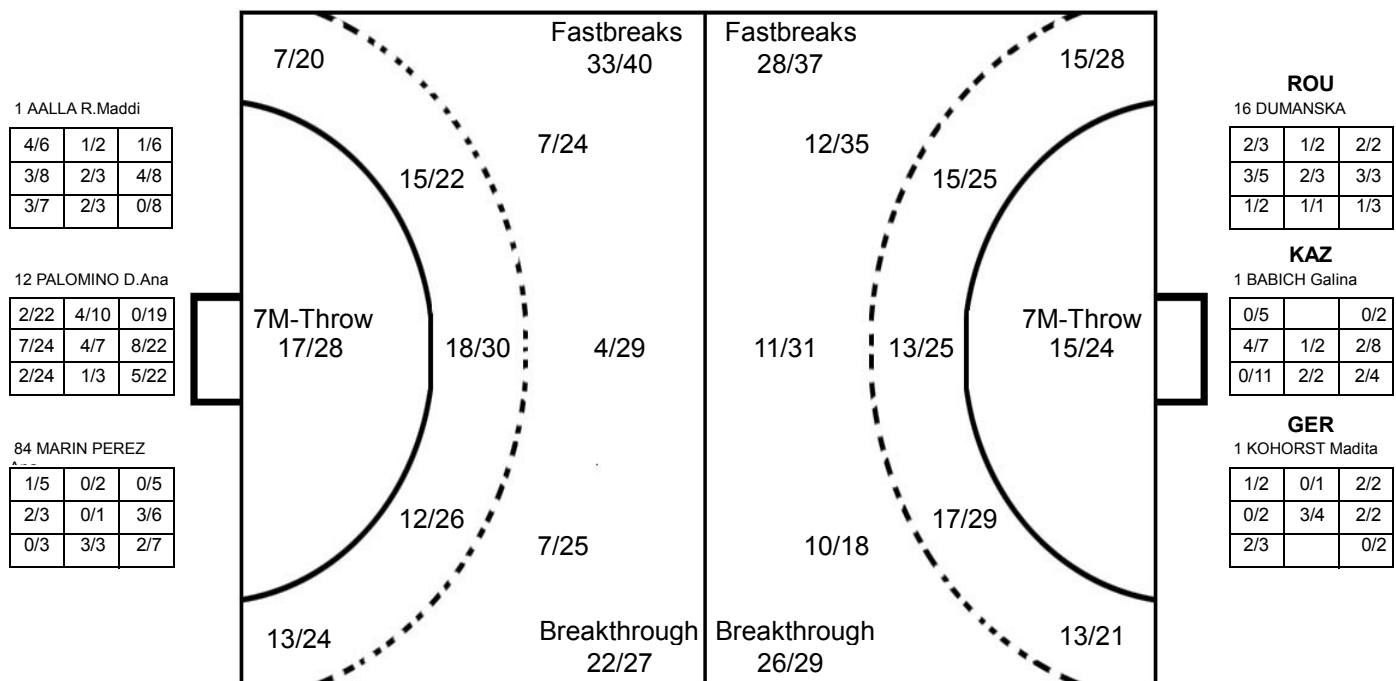

**Russia
2016**
IHF Women's Junior (U20)
World Championship

PHMS Pictorial Handball Match Statistics

IHF Official System

2016 IHF WOMEN'S JUNIOR (U20) WORLD CHAMPIONSHIP IN RUS

TOTAL SHOT REPORT

UP TO MATCH 79

201611083-42-1/1

SPAIN

1 AALLA R.Maddi	2 DE ANDRES C.N.	5 VILORIA P.Aida	9 MARTINEZ C.N.	12 PALOMINO D.Ana	13 HERNANDEZ S.L.	18 PRIETO O.Maria	25 ROJAS R.Anna
<table border="1"><tr><td></td><td></td><td></td></tr><tr><td></td><td></td><td></td></tr><tr><td></td><td></td><td></td></tr></table>	<table border="1"><tr><td>4</td><td></td><td>1</td></tr><tr><td>1</td><td></td><td></td></tr><tr><td>4</td><td>1</td><td>2</td></tr></table>	<table border="1"><tr><td></td><td>1</td><td>1</td></tr><tr><td>1</td><td>1</td><td>5</td></tr><tr><td></td><td></td><td>1</td></tr></table>	<table border="1"><tr><td>4</td><td>1</td><td>6</td></tr><tr><td>1</td><td>1</td><td>1</td></tr><tr><td>1</td><td></td><td>3</td></tr></table>	<table border="1"><tr><td></td><td></td><td></td></tr><tr><td></td><td></td><td></td></tr><tr><td></td><td></td><td></td></tr></table>	<table border="1"><tr><td>1</td><td>1</td><td>6</td></tr><tr><td>1</td><td>1</td><td>4</td></tr><tr><td></td><td></td><td>3</td></tr></table>	<table border="1"><tr><td>5</td><td></td><td>1</td></tr><tr><td>6</td><td>1</td><td>1</td></tr><tr><td>6</td><td></td><td>2</td></tr></table>	<table border="1"><tr><td>1</td><td></td><td></td></tr><tr><td></td><td></td><td></td></tr><tr><td>3</td><td></td><td></td></tr></table>
Post - 0 Miss - 0 Block - 0	Post - 1 Miss - 3 Block - 0	Post - 1 Miss - 2 Block - 1	Post - 4 Miss - 5 Block - 3	Post - 0 Miss - 0 Block - 0	Post - 1 Miss - 3 Block - 0	Post - 1 Miss - 8 Block - 2	Post - 0 Miss - 0 Block - 0
26 ARTOLA A.Ane	30 KORTABERRIA B.N.	34 TORRAS PARERA	35 ECHEVERRIA M.M.	38 LIZARBE BOM E.	39 ENCINA ALVAREZ A	84 MARIN PEREZ Ana	97 GASSAMA C.K.
<table border="1"><tr><td></td><td></td><td></td></tr><tr><td></td><td>1</td><td>1</td></tr><tr><td>1</td><td></td><td></td></tr></table>	<table border="1"><tr><td>4</td><td>1</td><td>2</td></tr><tr><td>5</td><td>1</td><td>1</td></tr><tr><td></td><td></td><td>2</td></tr></table>	<table border="1"><tr><td>1</td><td>2</td><td>3</td></tr><tr><td>2</td><td></td><td>2</td></tr><tr><td>3</td><td></td><td>2</td></tr></table>	<table border="1"><tr><td>4</td><td>1</td><td>1</td></tr><tr><td>3</td><td></td><td>1</td></tr><tr><td>2</td><td></td><td>3</td></tr></table>	<table border="1"><tr><td></td><td>1</td><td>1</td></tr><tr><td>1</td><td></td><td>1</td></tr><tr><td>1</td><td></td><td>3</td></tr></table>	<table border="1"><tr><td>1</td><td></td><td>1</td></tr><tr><td>1</td><td></td><td>1</td></tr><tr><td>1</td><td></td><td></td></tr></table>	<table border="1"><tr><td></td><td></td><td></td></tr><tr><td></td><td></td><td></td></tr><tr><td></td><td></td><td></td></tr></table>	<table border="1"><tr><td></td><td></td><td></td></tr><tr><td></td><td>2</td><td>1</td></tr><tr><td>2</td><td>1</td><td>3</td></tr></table>
Post - 2 Miss - 2 Block - 0	Post - 2 Miss - 2 Block - 1	Post - 1 Miss - 2 Block - 1	Post - 1 Miss - 2 Block - 0	Post - 1 Miss - 2 Block - 2	Post - 0 Miss - 0 Block - 0	Post - 0 Miss - 0 Block - 0	Post - 0 Miss - 0 Block - 0

OPPONENT

BRA 2 DE PAULA Bruna	KAZ 44 USMANOVA Y.	ROU 13 LASLO Cristina	ARG 2 URBAN Rosario	SWE 7 BARDIS Julia	GER 18 STOLLE Alicia	KAZ 17 ABILDA Dana	ARG 8 BONAZZOLA Camila
<table border="1"><tr><td></td><td>2</td><td></td></tr><tr><td></td><td></td><td>1</td></tr><tr><td>4</td><td></td><td>2</td></tr></table>	<table border="1"><tr><td>1</td><td></td><td>2</td></tr><tr><td>2</td><td>1</td><td>1</td></tr><tr><td></td><td></td><td>1</td></tr></table>	<table border="1"><tr><td></td><td></td><td>1</td></tr><tr><td></td><td></td><td>3</td></tr><tr><td>3</td><td></td><td>1</td></tr></table>	<table border="1"><tr><td>4</td><td></td><td></td></tr><tr><td>3</td><td></td><td></td></tr><tr><td></td><td></td><td></td></tr></table>	<table border="1"><tr><td>1</td><td></td><td>4</td></tr><tr><td>1</td><td></td><td>1</td></tr><tr><td></td><td></td><td></td></tr></table>	<table border="1"><tr><td></td><td></td><td>1</td></tr><tr><td>1</td><td></td><td>1</td></tr><tr><td>1</td><td></td><td>2</td></tr></table>	<table border="1"><tr><td></td><td></td><td>1</td></tr><tr><td>2</td><td></td><td></td></tr><tr><td>2</td><td>1</td><td></td></tr></table>	<table border="1"><tr><td></td><td></td><td>1</td></tr><tr><td>1</td><td></td><td></td></tr><tr><td>1</td><td>1</td><td>1</td></tr></table>
Post - 0 Miss - 0 Block - 0	Post - 3 Miss - 1 Block - 6	Post - 1 Miss - 0 Block - 0	Post - 1 Miss - 2 Block - 0	Post - 0 Miss - 0 Block - 1	Post - 1 Miss - 0 Block - 1	Post - 0 Miss - 1 Block - 0	Post - 0 Miss - 3 Block - 0
BRA 6 FERNANDES M.	GER 7 RUTHENBECK R.	ROU 7 DINDILIGAN A.	ROU 10 ILIE Alina	SWE 11 KALLHAGE Evelina	EGY 6 SHERIF M. Nada	EGY 33 KHALED H. Nouran	ROU 27 OSTASE Lorena
<table border="1"><tr><td>1</td><td></td><td></td></tr><tr><td></td><td></td><td>1</td></tr><tr><td>1</td><td></td><td>2</td></tr></table>	<table border="1"><tr><td></td><td></td><td>2</td></tr><tr><td>1</td><td>1</td><td></td></tr><tr><td>1</td><td></td><td></td></tr></table>	<table border="1"><tr><td></td><td></td><td></td></tr><tr><td>1</td><td>1</td><td></td></tr><tr><td></td><td></td><td>3</td></tr></table>	<table border="1"><tr><td></td><td></td><td>1</td></tr><tr><td></td><td></td><td>1</td></tr><tr><td>1</td><td></td><td>2</td></tr></table>	<table border="1"><tr><td>3</td><td></td><td></td></tr><tr><td>1</td><td></td><td></td></tr><tr><td>1</td><td></td><td></td></tr></table>	<table border="1"><tr><td>1</td><td>1</td><td>1</td></tr><tr><td>1</td><td></td><td></td></tr><tr><td></td><td></td><td></td></tr></table>	<table border="1"><tr><td>1</td><td></td><td>1</td></tr><tr><td></td><td></td><td></td></tr><tr><td>1</td><td></td><td>1</td></tr></table>	<table border="1"><tr><td>1</td><td>1</td><td>1</td></tr><tr><td>1</td><td></td><td></td></tr><tr><td></td><td></td><td></td></tr></table>
Post - 0 Miss - 0 Block - 0	Post - 0 Miss - 0 Block - 0	Post - 0 Miss - 1 Block - 0	Post - 0 Miss - 1 Block - 0	Post - 0 Miss - 0 Block - 0	Post - 0 Miss - 0 Block - 0	Post - 1 Miss - 1 Block - 0	Post - 1 Miss - 0 Block - 0