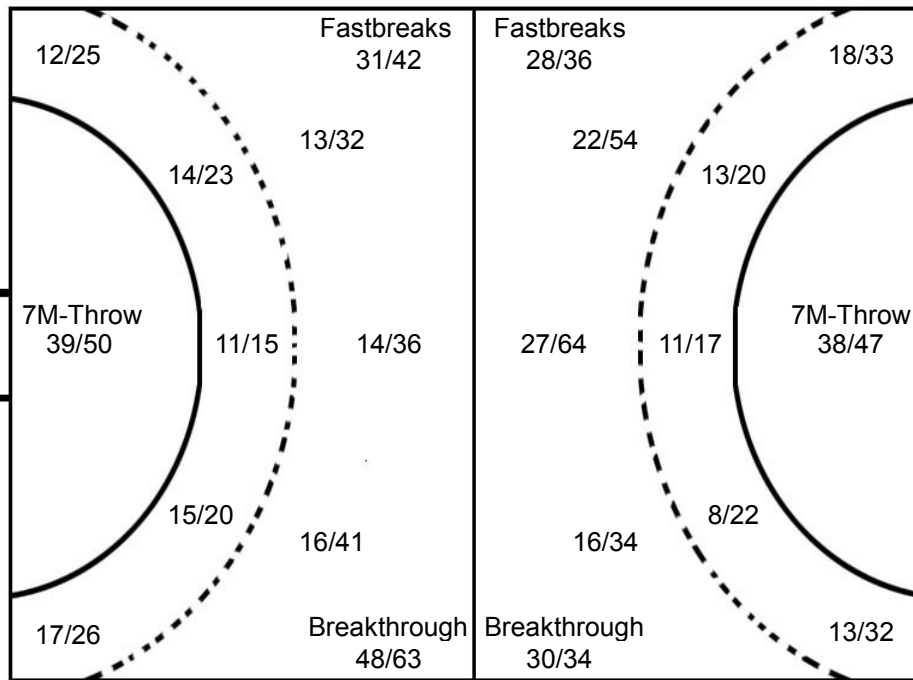

2016 IHF WOMEN'S JUNIOR (U20) WORLD CHAMPIONSHIP IN RUS

TOTAL SHOT REPORT

UP TO MATCH 89

201611092-42-1/1

CROATIA

1 HREN Doris [ ] [ ] [ ] [ ] [ ] [ ] [ ] [ ] [ ] Post - 0 Miss - 0 Block - 0	2 ZADRAVEC N. 5 [ ] [ ] 1 7 [ ] [ ] [ ] 4 [ ] [ ] [ ] Post - 3 Miss - 3 Block - 0	3 POSAVEC Paula [ ] [ ] 1 19 1 1 5 9 4 3 Post - 3 Miss - 1 Block - 0	4 POSAVEC Stella 7 1 7 12 [ ] 6 13 [ ] [ ] 5 Post - 4 Miss - 2 Block - 0	5 KRESIC Ivana 2 [ ] [ ] [ ] [ ] 1 2 [ ] [ ] [ ] 1 Post - 0 Miss - 1 Block - 0	6 SENVALD Sara 2 [ ] [ ] [ ] 3 1 4 4 [ ] [ ] 1 Post - 1 Miss - 1 Block - 0	8 CALUSIC B. 1 [ ] [ ] 2 2 [ ] [ ] 4 2 [ ] [ ] 3 Post - 0 Miss - 0 Block - 0	11 KALAUS Dora 6 [ ] [ ] 5 4 [ ] [ ] 1 3 [ ] [ ] 2 Post - 6 Miss - 5 Block - 1
14 KALAUS Larissa 5 [ ] [ ] 1 7 [ ] [ ] 1 4 [ ] [ ] [ ] Post - 2 Miss - 1 Block - 0	16 ECIMOVIC M. [ ] [ ] [ ] [ ] [ ] [ ] [ ] [ ] [ ] [ ] [ ] [ ] Post - 0 Miss - 0 Block - 0	17 PRKACIN Kristina [ ] [ ] [ ] [ ] [ ] [ ] [ ] [ ] [ ] [ ] [ ] [ ] Post - 0 Miss - 1 Block - 0	19 BEBEK Josipa 1 2 [ ] [ ] [ ] [ ] [ ] 1 [ ] [ ] [ ] [ ] Post - 0 Miss - 0 Block - 0	20 BABIC Ana marija [ ] [ ] [ ] 1 [ ] [ ] [ ] 1 [ ] [ ] [ ] 1 Post - 0 Miss - 3 Block - 0	21 LJUBICIC Marija 9 3 2 [ ] [ ] 3 [ ] [ ] 1 1 Post - 1 Miss - 4 Block - 2	25 PAVKOVIC Andrea 3 1 2 2 [ ] [ ] 1 4 [ ] [ ] 2 Post - 1 Miss - 5 Block - 4	35 BORAS Anamarija [ ] [ ] [ ] 1 3 [ ] [ ] [ ] [ ] [ ] [ ] [ ] Post - 0 Miss - 1 Block - 0

1 HREN Doris
1/7 [ ] [ ] 2/12
4/14 1/2 2/11
1/4 1/2 1/3

16 ECIMOVIC M.
3/31 5/11 3/31
14/32 15/18 12/47
8/46 8/10 5/29

[ ] [ ] [ ]
[ ] [ ] [ ]
[ ] [ ] [ ]

ROU
16 DUMANSKA
0/5 2/3 1/2
4/5 0/1 0/3
3/9 3/4 2/2

HUN
12 MISTINA Kitty
2/8 0/1 3/4
3/5 1/1 2/6
2/5 0/2 0/3

KHF
16 CHO Hyeonmi
1/11 1/3 0/5
2/10 1/1 4/9
1/4 1/2 0/5

OPPONENT

KOR 23 SONG Jieun 1 [ ] [ ] 2 3 [ ] [ ] 3 5 [ ] [ ] [ ] Post - 0 Miss - 0 Block - 0	KOR 20 HUR Youjin 3 [ ] [ ] 4 1 1 3 1 [ ] [ ] [ ] Post - 0 Miss - 1 Block - 3	SWE 7 BARDIS Julia 1 [ ] [ ] 1 2 [ ] [ ] 3 3 1 [ ] [ ] Post - 1 Miss - 0 Block - 0	AUT 17 KOVACS Patricia 1 [ ] [ ] 2 [ ] [ ] [ ] 3 1 1 2 Post - 4 Miss - 0 Block - 1	BRA 13 CARNEIRO Talita 1 [ ] [ ] 2 2 [ ] [ ] 1 [ ] [ ] [ ] 2 Post - 3 Miss - 0 Block - 1	ROU 10 ILIE Alina 2 [ ] [ ] 1 [ ] [ ] [ ] 2 [ ] [ ] [ ] 3 Post - 1 Miss - 0 Block - 1	KOR 19 KIM Dayoung 2 [ ] [ ] 2 2 [ ] [ ] 1 [ ] [ ] [ ] [ ] Post - 0 Miss - 2 Block - 0	AUT 9 IVANCOK Ines 3 [ ] [ ] [ ] 2 [ ] [ ] [ ] 1 [ ] [ ] [ ] Post - 0 Miss - 2 Block - 0
FRA 20 SAJKA Marie H 1 [ ] [ ] 2 [ ] [ ] [ ] 3 [ ] [ ] [ ] [ ] Post - 0 Miss - 3 Block - 0	HUN 96 TOTH Gabriella [ ] [ ] [ ] [ ] 1 [ ] [ ] [ ] 4 [ ] [ ] 1 Post - 0 Miss - 1 Block - 0	KOR 21 KIM Seongeun [ ] [ ] 1 3 [ ] [ ] 1 1 [ ] [ ] [ ] Post - 0 Miss - 0 Block - 0	SWE 9 MELLEGARD Olivia 1 [ ] [ ] 1 [ ] [ ] [ ] 2 [ ] [ ] [ ] 2 Post - 1 Miss - 0 Block - 0	BRA 2 DE PAULA Bruna [ ] [ ] [ ] 1 3 [ ] [ ] [ ] [ ] [ ] [ ] 1 Post - 0 Miss - 0 Block - 2	HUN 5 HAMORI K. [ ] [ ] [ ] [ ] 1 [ ] [ ] 1 3 [ ] [ ] [ ] Post - 0 Miss - 0 Block - 1	HUN 40 MONORI Orsolya 1 [ ] [ ] [ ] [ ] [ ] [ ] 2 1 [ ] [ ] 1 Post - 0 Miss - 1 Block - 1	KOR 24 KANG Kyungmin [ ] [ ] 1 [ ] [ ] [ ] [ ] 2 2 [ ] [ ] [ ] Post - 2 Miss - 1 Block - 0