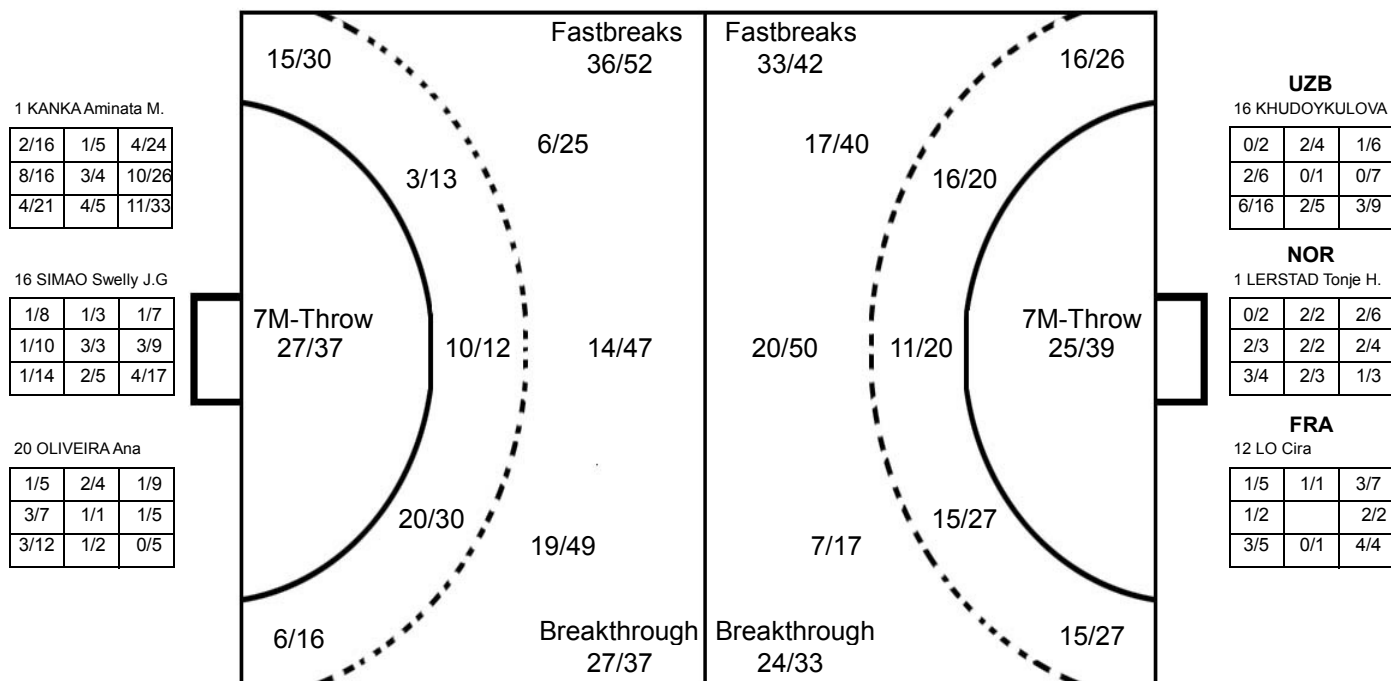

**Russia
2016**
IHF Women's Junior (U20)
World Championship

PHMS Pictorial Handball Match Statistics

IHF Official System

2016 IHF WOMEN'S JUNIOR (U20) WORLD CHAMPIONSHIP IN RUS
TOTAL SHOT REPORT

UP TO MATCH 80

201611084-42-1/1

ANGOLA

1 KANKA Aminata M.	2 CALUYOMBO A.P.N.	3 JOSE C. D. D.	4 CHACA A. M.	5 MULENDE N. J. R.	7 COSTA Joana F.D.	8 QUIZELETE M.J.	9 PAULINO M.C.
<table border="1"><tr><td></td><td></td><td></td></tr><tr><td></td><td></td><td></td></tr><tr><td></td><td></td><td></td></tr></table>	<table border="1"><tr><td>1</td><td>1</td><td></td></tr><tr><td>1</td><td>2</td><td></td></tr><tr><td></td><td>1</td><td>4</td></tr></table>	<table border="1"><tr><td></td><td></td><td></td></tr><tr><td></td><td></td><td></td></tr><tr><td>1</td><td></td><td></td></tr></table>	<table border="1"><tr><td>2</td><td>1</td><td>1</td></tr><tr><td>1</td><td></td><td></td></tr><tr><td>1</td><td></td><td></td></tr></table>	<table border="1"><tr><td></td><td></td><td>1</td></tr><tr><td></td><td></td><td></td></tr><tr><td></td><td></td><td></td></tr></table>	<table border="1"><tr><td>3</td><td></td><td>4</td></tr><tr><td>4</td><td></td><td>1</td></tr><tr><td>5</td><td>1</td><td>4</td></tr></table>	<table border="1"><tr><td></td><td></td><td>1</td></tr><tr><td></td><td></td><td>2</td></tr><tr><td>4</td><td>4</td><td>7</td></tr></table>	<table border="1"><tr><td>2</td><td></td><td>5</td></tr><tr><td>3</td><td></td><td>2</td></tr><tr><td>2</td><td></td><td>4</td></tr></table>
Post - 0 Miss - 0 Block - 0	Post - 1 Miss - 0 Block - 0	Post - 0 Miss - 1 Block - 1	Post - 4 Miss - 3 Block - 1	Post - 0 Miss - 0 Block - 0	Post - 4 Miss - 5 Block - 4	Post - 2 Miss - 5 Block - 0	Post - 3 Miss - 10 Block - 3
10 SHUNU Alexandra	11 PERES Dalva	12 VENANCIO E. D. S	13 NENGANGA Vilma	15 KAMALANDUA N.	16 SIMAO Swelly J.G	20 OLIVEIRA Ana	
<table border="1"><tr><td>2</td><td>1</td><td>1</td></tr><tr><td>3</td><td></td><td>3</td></tr><tr><td>5</td><td></td><td>1</td></tr></table>	<table border="1"><tr><td>2</td><td>3</td><td>7</td></tr><tr><td>6</td><td></td><td>2</td></tr><tr><td>6</td><td>1</td><td>1</td></tr></table>	<table border="1"><tr><td></td><td></td><td></td></tr><tr><td></td><td></td><td>1</td></tr><tr><td></td><td></td><td></td></tr></table>	<table border="1"><tr><td>6</td><td>1</td><td>7</td></tr><tr><td>3</td><td>1</td><td>4</td></tr><tr><td>14</td><td>2</td><td></td></tr></table>	<table border="1"><tr><td>1</td><td></td><td></td></tr><tr><td></td><td></td><td>1</td></tr><tr><td>7</td><td></td><td>3</td></tr></table>	<table border="1"><tr><td></td><td></td><td></td></tr><tr><td></td><td></td><td></td></tr><tr><td></td><td></td><td></td></tr></table>	<table border="1"><tr><td></td><td></td><td></td></tr><tr><td></td><td></td><td></td></tr><tr><td></td><td></td><td></td></tr></table>	
Post - 1 Miss - 3 Block - 0	Post - 3 Miss - 4 Block - 0	Post - 0 Miss - 0 Block - 0	Post - 5 Miss - 2 Block - 3	Post - 1 Miss - 0 Block - 0	Post - 0 Miss - 0 Block - 0	Post - 0 Miss - 0 Block - 0	

OPPONENT

KOR 23 SONG Jieun	FRA 6 SERCIEN UGOLIN O	DEN 14 NIELSEN M. K.	HUN 61 SZABO Laura	HUN 96 TOTH Gabriella	MNE 8 NOVAKOVIC Ivana	UZB 5 NAJMEDINOVA G.	MNE 11 BOSNJAK Lejla
<table border="1"><tr><td></td><td></td><td>1</td></tr><tr><td>4</td><td></td><td>3</td></tr><tr><td>2</td><td></td><td>5</td></tr></table>	<table border="1"><tr><td>2</td><td>1</td><td>1</td></tr><tr><td>1</td><td></td><td>1</td></tr><tr><td></td><td>1</td><td>1</td></tr></table>	<table border="1"><tr><td></td><td></td><td></td></tr><tr><td>3</td><td></td><td></td></tr><tr><td>3</td><td></td><td>1</td></tr></table>	<table border="1"><tr><td>2</td><td></td><td>3</td></tr><tr><td></td><td></td><td></td></tr><tr><td>1</td><td></td><td>1</td></tr></table>	<table border="1"><tr><td></td><td></td><td></td></tr><tr><td>3</td><td></td><td></td></tr><tr><td>1</td><td></td><td>3</td></tr></table>	<table border="1"><tr><td>2</td><td>1</td><td>4</td></tr><tr><td></td><td></td><td></td></tr><tr><td></td><td></td><td></td></tr></table>	<table border="1"><tr><td></td><td></td><td>1</td></tr><tr><td></td><td></td><td>5</td></tr><tr><td></td><td></td><td>1</td></tr></table>	<table border="1"><tr><td>3</td><td></td><td>2</td></tr><tr><td>1</td><td></td><td></td></tr><tr><td></td><td></td><td></td></tr></table>
Post - 1 Miss - 0 Block - 5	Post - 0 Miss - 0 Block - 0	Post - 0 Miss - 0 Block - 0	Post - 0 Miss - 1 Block - 0	Post - 0 Miss - 0 Block - 1	Post - 1 Miss - 0 Block - 1	Post - 0 Miss - 0 Block - 5	Post - 1 Miss - 0 Block - 0
DEN 8 JOHANSEN R. H.	FRA 10 NIANH Diankenba	FRA 20 SAJKA Marie H	NOR 5 FAUSKE Helene G.	DEN 11 HOLM S. B.	DEN 23 PEDERSEN L. N.	HUN 5 HAMORI K.	HUN 99 KATONA Flora
<table border="1"><tr><td></td><td></td><td></td></tr><tr><td>1</td><td></td><td>1</td></tr><tr><td></td><td></td><td>3</td></tr></table>	<table border="1"><tr><td>1</td><td></td><td>1</td></tr><tr><td></td><td></td><td>1</td></tr><tr><td>2</td><td></td><td></td></tr></table>	<table border="1"><tr><td></td><td></td><td>2</td></tr><tr><td>1</td><td></td><td>1</td></tr><tr><td></td><td></td><td>1</td></tr></table>	<table border="1"><tr><td></td><td></td><td></td></tr><tr><td></td><td>1</td><td></td></tr><tr><td>1</td><td></td><td>3</td></tr></table>	<table border="1"><tr><td>1</td><td></td><td>1</td></tr><tr><td></td><td></td><td></td></tr><tr><td></td><td>1</td><td>1</td></tr></table>	<table border="1"><tr><td></td><td></td><td>1</td></tr><tr><td></td><td></td><td>1</td></tr><tr><td></td><td>1</td><td>1</td></tr></table>	<table border="1"><tr><td>1</td><td></td><td></td></tr><tr><td>1</td><td></td><td>1</td></tr><tr><td>1</td><td></td><td></td></tr></table>	<table border="1"><tr><td>3</td><td></td><td></td></tr><tr><td>1</td><td></td><td></td></tr><tr><td></td><td></td><td></td></tr></table>
Post - 0 Miss - 0 Block - 0	Post - 0 Miss - 0 Block - 0	Post - 0 Miss - 1 Block - 0	Post - 0 Miss - 0 Block - 2	Post - 0 Miss - 1 Block - 0	Post - 0 Miss - 0 Block - 0	Post - 0 Miss - 1 Block - 0	Post - 2 Miss - 0 Block - 0