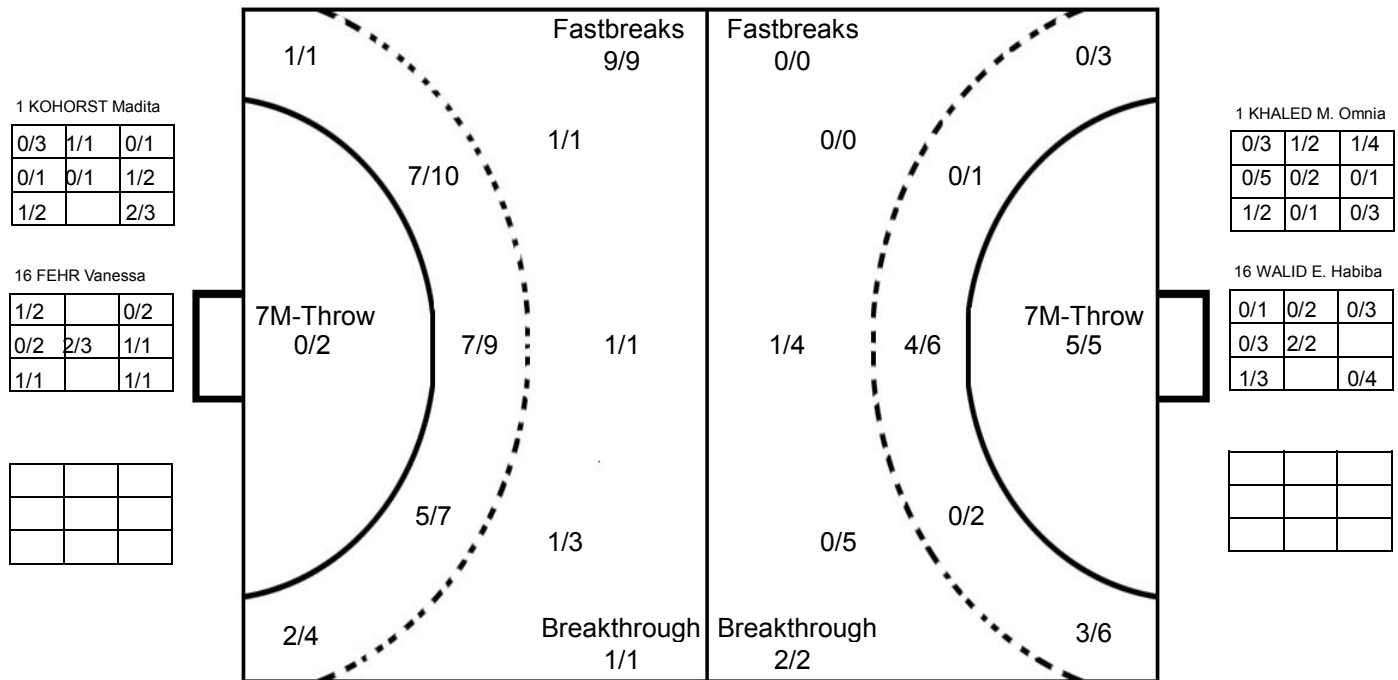

**Russia
2016**
IHF Women's Junior (U20)
World Championship

PHMS Pictorial Handball Match Statistics

IHF Official System

2016 IHF WOMEN'S JUNIOR (U20) WORLD CHAMPIONSHIP IN RUS

MATCH SHOT REPORT

ROUND 1

MATCH 9

201611009-41-1/1

GERMANY

1 KOHORST Madita	2 INGENPASS Annika	3 BERGER Amelie	4 GRIJSEELS Alina	5 PICHLMEIER K.	6 BURGERT Alicia	7 RUTHENBECK R.	8 REIMER Nele
	2	1				1	
		2	2		1		
						2	
			1				1
Post - 0 Miss - 0 Block - 0	Post - 1 Miss - 0 Block - 0	Post - 0 Miss - 0 Block - 0	Post - 0 Miss - 0 Block - 0	Post - 0 Miss - 0 Block - 0	Post - 0 Miss - 0 Block - 0	Post - 0 Miss - 1 Block - 0	Post - 1 Miss - 0 Block - 1
10 WIEDER Lisa	11 BOK Aylin	13 ADAMS Pia	16 FEHR Vanessa	18 STOLLE Alicia	20 BEHREND Jenny	22 SCHNEIDER Lynn	25 PRIOR Paula
		1					
	2	1		1		1	
							1
Post - 0 Miss - 0 Block - 0	Post - 0 Miss - 0 Block - 0	Post - 0 Miss - 1 Block - 0	Post - 0 Miss - 0 Block - 0	Post - 0 Miss - 0 Block - 0	Post - 1 Miss - 0 Block - 0	Post - 0 Miss - 0 Block - 0	Post - 0 Miss - 1 Block - 0

EGYPT

1 KHALED M. Omnia	3 KHALED S. Yara	4 ALI M. Malak	6 SHERIF M. Nada	8 HELAL M. Salma	9 REFAAT K. Yasmen	10 ABDALLAH H.	11 HELMY S. Doaa
			1	1		1	1
			1			1	
				1			1
Post - 0 Miss - 0 Block - 0	Post - 0 Miss - 0 Block - 0	Post - 0 Miss - 0 Block - 0	Post - 0 Miss - 0 Block - 0	Post - 0 Miss - 0 Block - 0	Post - 0 Miss - 0 Block - 0	Post - 0 Miss - 0 Block - 2	Post - 0 Miss - 0 Block - 2
12 ASHRAF E. Hend	14 AHMED W. Nouran	16 WALID E. Habiba	33 KHALED H. Nouran	66 ESSAM B. Soad	97 KHALED M. Yara	99 OSAMA I. Yara	
		1					
	1		1		1		
Post - 0 Miss - 0 Block - 0	Post - 0 Miss - 0 Block - 0	Post - 0 Miss - 0 Block - 0	Post - 0 Miss - 0 Block - 1	Post - 0 Miss - 0 Block - 0	Post - 0 Miss - 0 Block - 2	Post - 0 Miss - 1 Block - 0