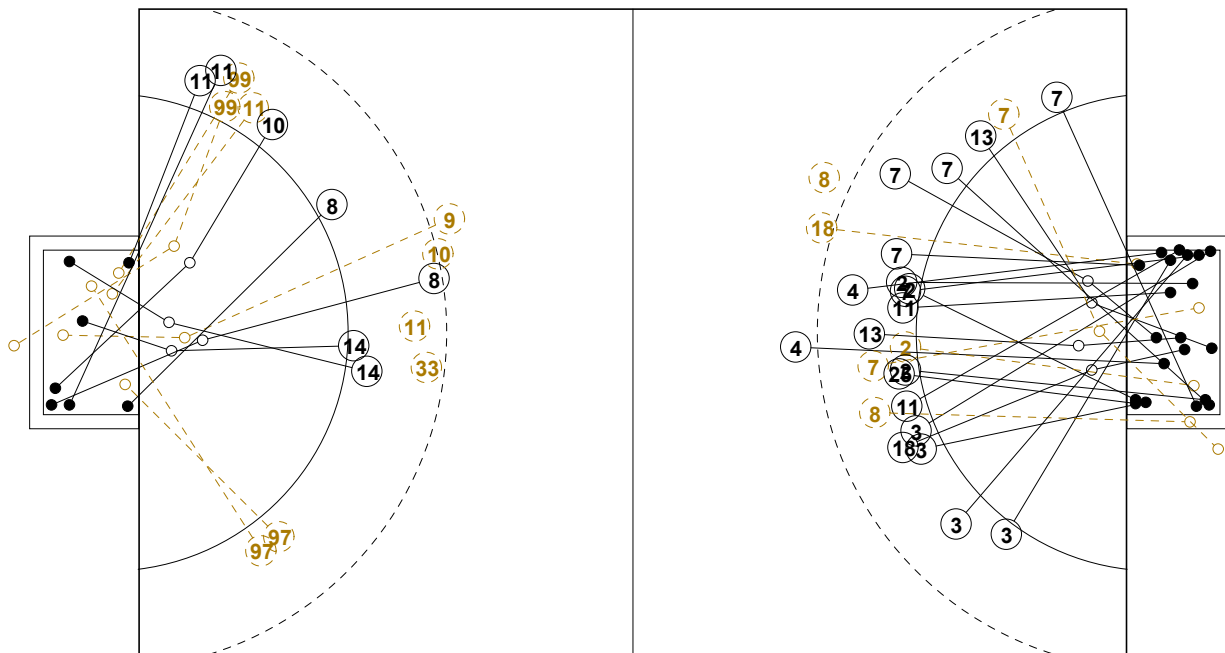

2016 IHF WOMEN'S JUNIOR (U20) WORLD CHAMPIONSHIP IN RUS PICTORIAL MATCH STATISTICS

ROUND 1

MATCH 9

201611009-21-1/1

1st Half
9 : 20

2nd Half
35 : 15

2016 IHF WOMEN'S JUNIOR (U20) WORLD CHAMPIONSHIP IN RUS

INDV/TEAM MATCH STATISTICS

COURT PLAYER: GOALS/SHOTS

GOALKEEPER: SAVED/SHOTS

TEAM TOTALS	GOALS	SAVED	MISSED	POST	BLOCKED	TOTAL	RATE(%)
Field Shot	3	1			1	5	60.0%
Line Shot	18	4	1	2		25	72.0%
Wing Shot	3	1	1			5	60.0%
Fastbreak	9					9	100.0%
Breakthrough	1					1	100.0%
Free Throw	1					1	100.0%
7M-Throw			1	1		2	0.0%