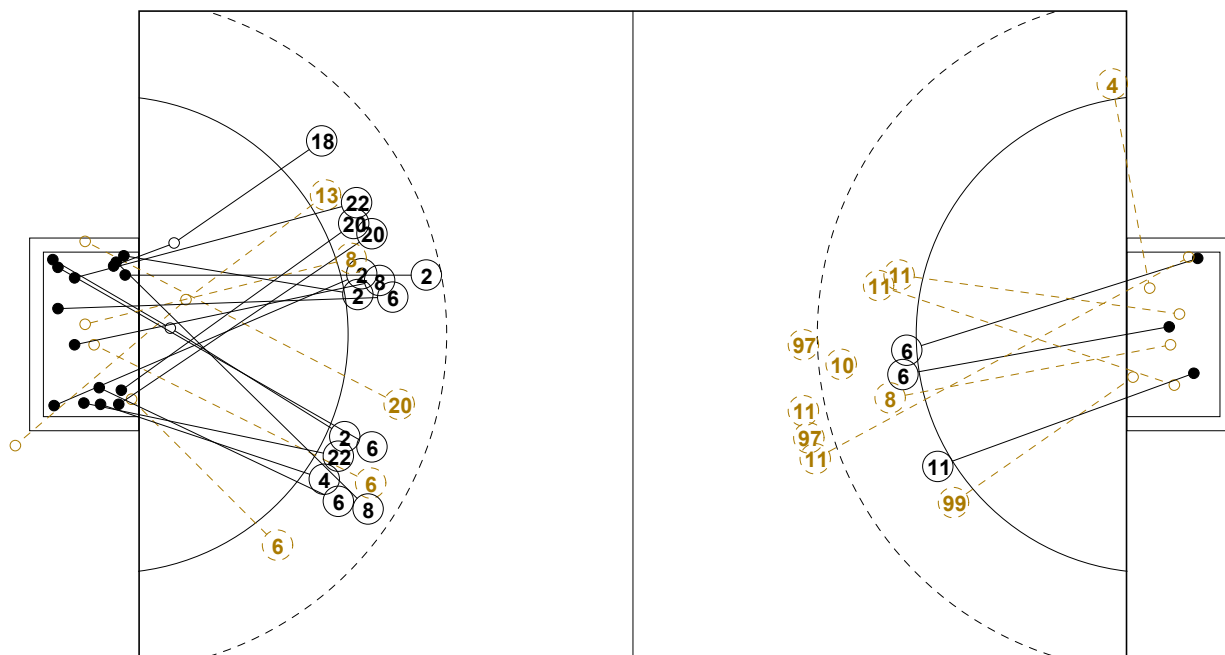

2016 IHF WOMEN'S JUNIOR (U20) WORLD CHAMPIONSHIP IN RUS PICTORIAL MATCH STATISTICS

ROUND 1

MATCH 9

201611009-21-1/1

1st Half
9 : 20

2nd Half
35 : 15

2016 IHF WOMEN'S JUNIOR (U20) WORLD CHAMPIONSHIP IN RUS

INDV/TEAM MATCH STATISTICS