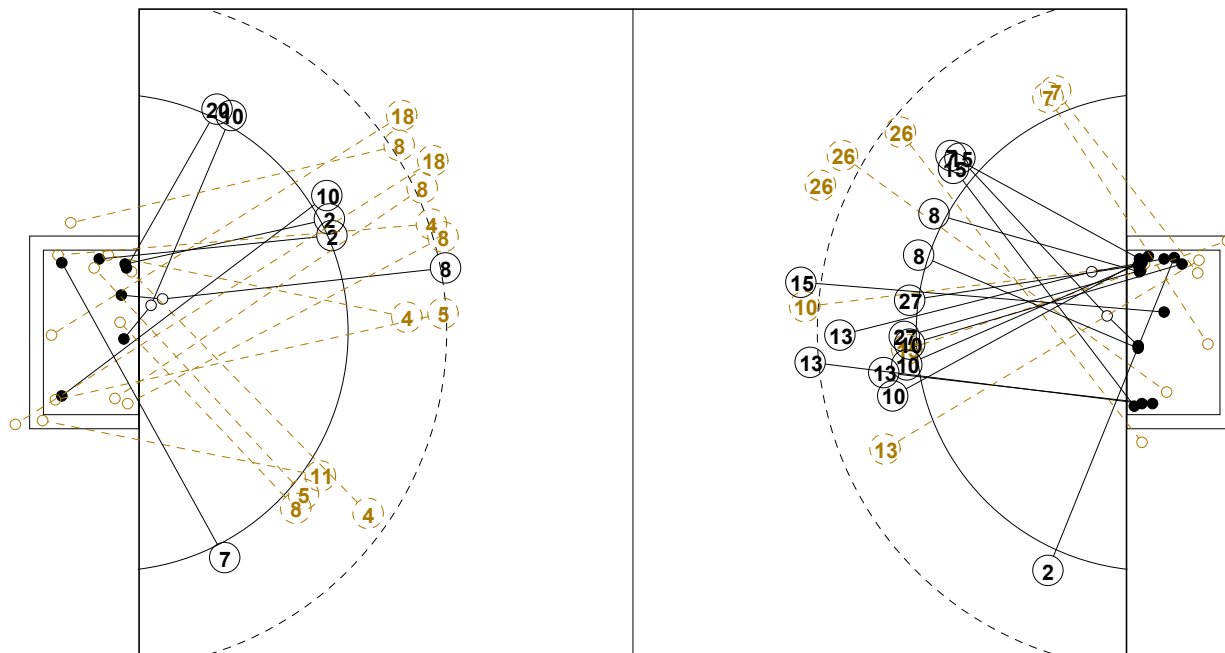

2016 IHF WOMEN'S JUNIOR (U20) WORLD CHAMPIONSHIP IN RUS PICTORIAL MATCH STATISTICS

ROUND 9

MATCH 91

201611091-21-1/1

1st Half
10 : 17

2nd Half
26 : 25

2016 IHF WOMEN'S JUNIOR (U20) WORLD CHAMPIONSHIP IN RUS