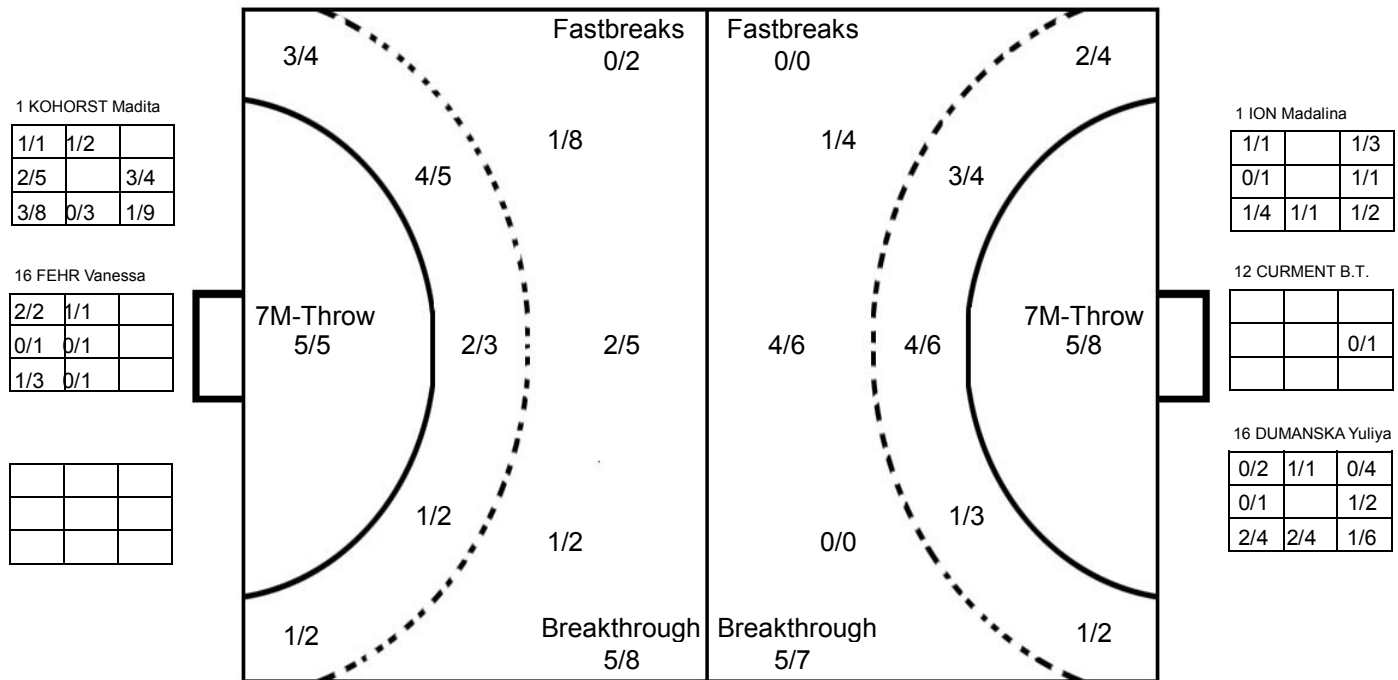

Russia
2016
IHF Women's Junior (U20)
World Championship

PHMS Pictorial Handball Match Statistics

IHF Official System

2016 IHF WOMEN'S JUNIOR (U20) WORLD CHAMPIONSHIP IN RUS

MATCH SHOT REPORT

ROUND 9

MATCH 91

201611091-41-1/1

GERMANY

1 KOHORST Madita	2 INGENPASS Annika	3 BERGER Amelie	4 GRIJSEELS Alina	5 PICHLMEIER K.	6 BURGERT Alicia	7 RUTHENBECK R.	8 REIMER Nele
<table border="1"><tr><td></td><td></td><td></td></tr><tr><td></td><td></td><td></td></tr><tr><td></td><td></td><td></td></tr></table>	<table border="1"><tr><td></td><td>1</td><td></td></tr><tr><td></td><td>1</td><td></td></tr><tr><td>1</td><td></td><td>2</td></tr></table>	<table border="1"><tr><td></td><td></td><td></td></tr><tr><td></td><td></td><td></td></tr><tr><td></td><td></td><td></td></tr></table>	<table border="1"><tr><td>1</td><td></td><td>1</td></tr><tr><td>1</td><td></td><td></td></tr><tr><td></td><td>1</td><td></td></tr></table>	<table border="1"><tr><td></td><td></td><td>1</td></tr><tr><td></td><td></td><td></td></tr><tr><td></td><td></td><td></td></tr></table>	<table border="1"><tr><td></td><td></td><td></td></tr><tr><td></td><td></td><td></td></tr><tr><td></td><td></td><td></td></tr></table>	<table border="1"><tr><td></td><td></td><td>2</td></tr><tr><td></td><td></td><td>1</td></tr><tr><td>2</td><td></td><td>1</td></tr></table>	<table border="1"><tr><td></td><td></td><td></td></tr><tr><td></td><td></td><td></td></tr><tr><td></td><td></td><td>1</td></tr></table>
Post - 0 Miss - 0 Block - 0	Post - 0 Miss - 0 Block - 0	Post - 0 Miss - 1 Block - 0	Post - 1 Miss - 0 Block - 0	Post - 0 Miss - 0 Block - 0	Post - 0 Miss - 0 Block - 0	Post - 0 Miss - 0 Block - 0	Post - 0 Miss - 2 Block - 0
10 WIEDER Lisa	11 BOK Aylin	13 ADAMS Pia	16 FEHR Vanessa	18 STOLLE Alicia	20 BEHREND Jenny	22 SCHNEIDER Lynn	25 PRIOR Paula
<table border="1"><tr><td>1</td><td></td><td></td></tr><tr><td>1</td><td></td><td></td></tr><tr><td></td><td>1</td><td></td></tr></table>	<table border="1"><tr><td></td><td></td><td></td></tr><tr><td></td><td></td><td></td></tr><tr><td></td><td></td><td></td></tr></table>	<table border="1"><tr><td></td><td></td><td>1</td></tr><tr><td></td><td></td><td></td></tr><tr><td>1</td><td></td><td>1</td></tr></table>	<table border="1"><tr><td></td><td></td><td></td></tr><tr><td></td><td></td><td></td></tr><tr><td></td><td></td><td></td></tr></table>	<table border="1"><tr><td></td><td></td><td></td></tr><tr><td></td><td></td><td></td></tr><tr><td></td><td></td><td></td></tr></table>	<table border="1"><tr><td></td><td></td><td></td></tr><tr><td></td><td></td><td></td></tr><tr><td></td><td></td><td>1</td></tr></table>	<table border="1"><tr><td></td><td></td><td></td></tr><tr><td></td><td></td><td></td></tr><tr><td></td><td></td><td></td></tr></table>	<table border="1"><tr><td></td><td></td><td></td></tr><tr><td></td><td></td><td></td></tr><tr><td>1</td><td></td><td></td></tr></table>
Post - 0 Miss - 0 Block - 0	Post - 1 Miss - 0 Block - 0	Post - 1 Miss - 0 Block - 0	Post - 0 Miss - 0 Block - 0	Post - 0 Miss - 1 Block - 0	Post - 1 Miss - 0 Block - 0	Post - 0 Miss - 0 Block - 0	Post - 0 Miss - 0 Block - 0

ROMANIA

1 ION Madalina	2 TAIVAN Andreea	3 SEVERIN A.	7 DINDILIGAN A.	8 CRAIU Florentina	10 ILIE Alina	11 VASILIU Sonia	12 CURMENT B.T.
<table border="1"><tr><td></td><td></td><td></td></tr><tr><td></td><td></td><td></td></tr><tr><td></td><td></td><td></td></tr></table>	<table border="1"><tr><td>1</td><td></td><td></td></tr><tr><td></td><td></td><td></td></tr><tr><td></td><td></td><td></td></tr></table>	<table border="1"><tr><td></td><td></td><td></td></tr><tr><td></td><td></td><td></td></tr><tr><td></td><td></td><td></td></tr></table>	<table border="1"><tr><td>1</td><td></td><td></td></tr><tr><td></td><td></td><td></td></tr><tr><td></td><td></td><td></td></tr></table>	<table border="1"><tr><td>1</td><td>1</td><td></td></tr><tr><td></td><td></td><td></td></tr><tr><td></td><td></td><td></td></tr></table>	<table border="1"><tr><td>1</td><td></td><td></td></tr><tr><td>2</td><td></td><td></td></tr><tr><td></td><td></td><td></td></tr></table>	<table border="1"><tr><td></td><td></td><td></td></tr><tr><td></td><td></td><td></td></tr><tr><td></td><td></td><td></td></tr></table>	<table border="1"><tr><td></td><td></td><td></td></tr><tr><td></td><td></td><td></td></tr><tr><td></td><td></td><td></td></tr></table>
Post - 0 Miss - 0 Block - 0	Post - 0 Miss - 0 Block - 0	Post - 0 Miss - 0 Block - 0	Post - 0 Miss - 0 Block - 0	Post - 0 Miss - 0 Block - 0	Post - 0 Miss - 0 Block - 0	Post - 0 Miss - 0 Block - 0	Post - 0 Miss - 0 Block - 0
13 LASLO Cristina	15 DACHE Elena	16 DUMANSKA Yuliya	17 STOICANESCU	20 ILIE Florenta	21 CORBAN Daniela	26 POLOCOSER Anca	27 OSTASE Lorena
<table border="1"><tr><td>2</td><td></td><td>1</td></tr><tr><td>1</td><td>2</td><td>6</td></tr><tr><td></td><td></td><td></td></tr></table>	<table border="1"><tr><td></td><td>1</td><td></td></tr><tr><td></td><td>1</td><td>1</td></tr><tr><td></td><td></td><td></td></tr></table>	<table border="1"><tr><td></td><td></td><td></td></tr><tr><td></td><td></td><td></td></tr><tr><td></td><td></td><td></td></tr></table>	<table border="1"><tr><td></td><td>1</td><td></td></tr><tr><td></td><td></td><td>1</td></tr><tr><td></td><td></td><td></td></tr></table>	<table border="1"><tr><td></td><td></td><td></td></tr><tr><td></td><td></td><td></td></tr><tr><td></td><td></td><td></td></tr></table>	<table border="1"><tr><td></td><td></td><td></td></tr><tr><td></td><td></td><td></td></tr><tr><td></td><td></td><td></td></tr></table>	<table border="1"><tr><td></td><td></td><td></td></tr><tr><td></td><td></td><td></td></tr><tr><td></td><td></td><td></td></tr></table>	<table border="1"><tr><td></td><td></td><td></td></tr><tr><td></td><td></td><td></td></tr><tr><td>2</td><td></td><td></td></tr></table>
Post - 0 Miss - 0 Block - 0	Post - 1 Miss - 0 Block - 0	Post - 0 Miss - 0 Block - 0	Post - 0 Miss - 0 Block - 0	Post - 0 Miss - 0 Block - 0	Post - 0 Miss - 0 Block - 0	Post - 0 Miss - 1 Block - 1	Post - 0 Miss - 0 Block - 0