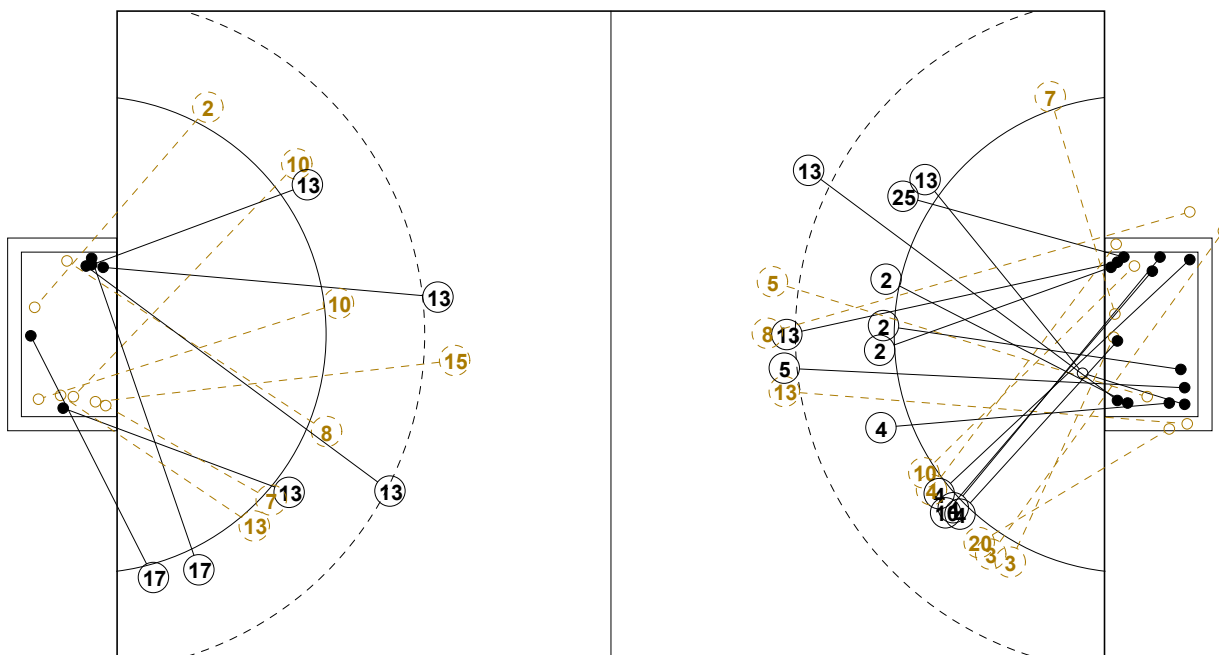

2016 IHF WOMEN'S JUNIOR (U20) WORLD CHAMPIONSHIP IN RUS PICTORIAL MATCH STATISTICS

ROUND 9

MATCH 91

201611091-21-1/1

1st Half
10 : 17

2nd Half
26 : 25

2016 IHF WOMEN'S JUNIOR (U20) WORLD CHAMPIONSHIP IN RUS