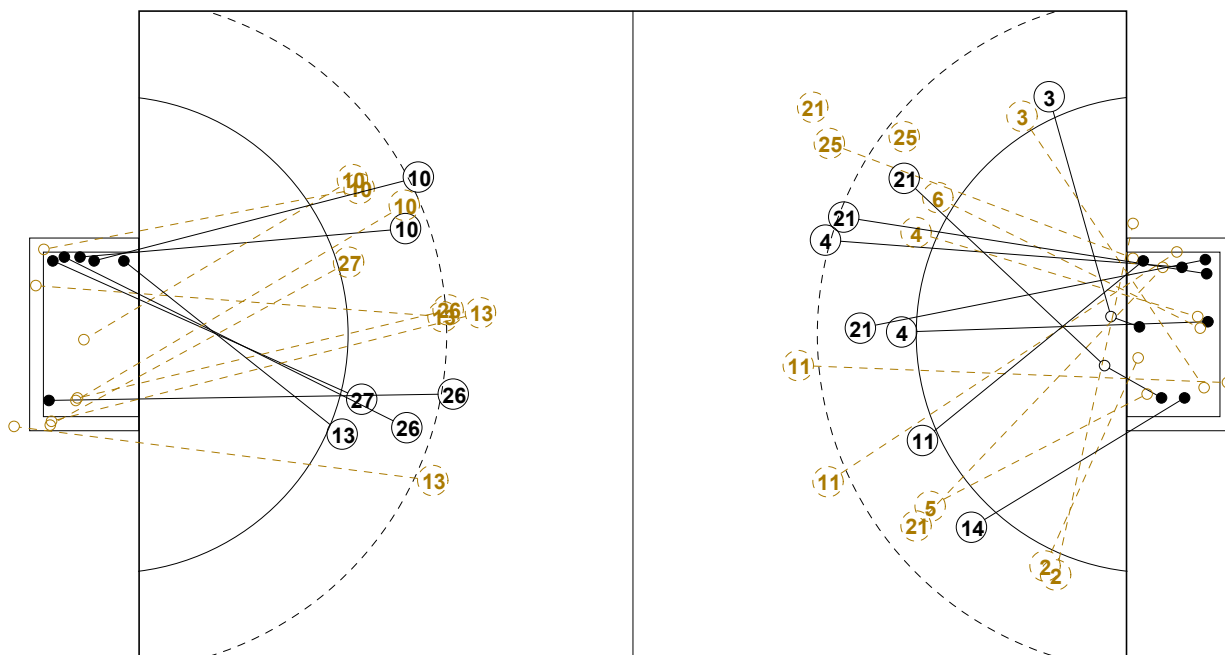

2016 IHF WOMEN'S JUNIOR (U20) WORLD CHAMPIONSHIP IN RUS PICTORIAL MATCH STATISTICS

ROUND 7

MATCH 84

201611084-21-1/1

1st Half
10 : 11

2nd Half
21 : 20

2016 IHF WOMEN'S JUNIOR (U20) WORLD CHAMPIONSHIP IN RUS

INDV/TEAM MATCH STATISTICS

OFFICIAL
HANDBALL
Women's Junior

QUARTER FINALS
ROUND 7

GROUP X
MATCH 84

201611084-14-1/2
Dinamo Hall
12/07/2016 20:45

No.	Name	Field Shot	Line Shot	Wing Shot	Fast Brk.	Brk. Thr.	Free Thr.	7m Thr.	Total	Rate %	ASST.	ERR.	WAR.	2'	D+DR	TIME
CROATIA(CRO)																
<i>(COURT PLAYER)</i>																
1	HREN Doris									0.0%						00:00:10
2	ZADRAVEC N.			0/3					0/3	0.0%		1				00:32:47
3	POSAVEC Paula			1/2	0/1			5/5	6/8	75.0%						00:59:21
4	POSAVEC Stella	1/2	2/2		1/1	1/2		0/1	5/8	62.5%	2	2		1		00:50:28
5	KRESIC Ivana		0/1						0/1	0.0%			1	1		00:28:39
6	SEINVALD Sara		1/2						1/2	50.0%	2					00:55:57
8	CALUSIC B.		0/1						0/1	0.0%		2				00:08:13
11	KALOUS Dora	0/2	1/1			2/2			3/5	60.0%	2	6				00:21:52
14	KALOUS Larissa	0/1			1/1				1/2	50.0%						00:06:05
16	ECIMOVIC M.									0.0%						00:59:50
17	PRKACIN Kristina									0.0%						00:00:00
19	BEBEK Josipa									0.0%						00:13:07
20	BABIC Ana marija									0.0%						00:00:00
21	LJUBICIC Marija	1/3	2/3						3/6	50.0%	1	2	1			00:40:29
25	PAVKOVIC Andrea	0/3		1/1					1/4	25.0%	1	2				00:25:53
35	BORAS Anamarija			0/1					0/1	0.0%						00:13:23
Total		2/11	6/10	2/7	2/3	3/4		5/6	20/41	48.8%	8	15	2	2		
<i>(GOALKEEPER)</i>																
1	HREN Doris							0/1	0/1	0.0%						00:00:10
16	ECIMOVIC M.	3/9	1/2	1/7	0/1	0/1		1/6	6/26	23.1%						00:59:50
Total		3/9	1/2	1/7	0/1	0/1		1/7	6/27	22.2%						

COURT PLAYER: GOALS/SHOTS

GOALKEEPER: SAVED/SHOTS

TEAM TOTALS	GOALS	SAVED	MISSED	POST	BLOCKED	TOTAL	RATE(%)
Field Shot	2	5	1	1	2	11	18.2%
Line Shot	6	4				10	60.0%
Wing Shot	2	4	1			7	28.6%
Fastbreak	2	1				3	66.7%
Breakthrough	3	1				4	75.0%
Free Throw							0.0%
7M-Throw	5			1		6	83.3%