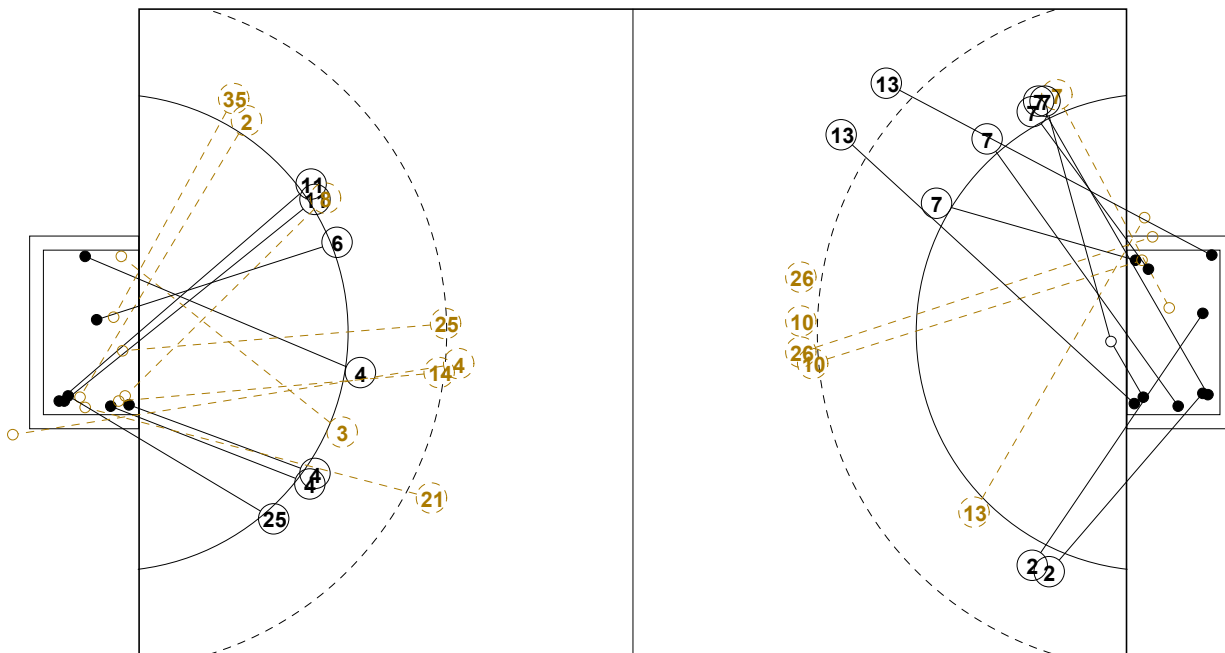

2016 IHF WOMEN'S JUNIOR (U20) WORLD CHAMPIONSHIP IN RUS PICTORIAL MATCH STATISTICS

ROUND 7

MATCH 84

201611084-21-1/1

1st Half
10 : 11

2nd Half
21 : 20

2016 IHF WOMEN'S JUNIOR (U20) WORLD CHAMPIONSHIP IN RUS