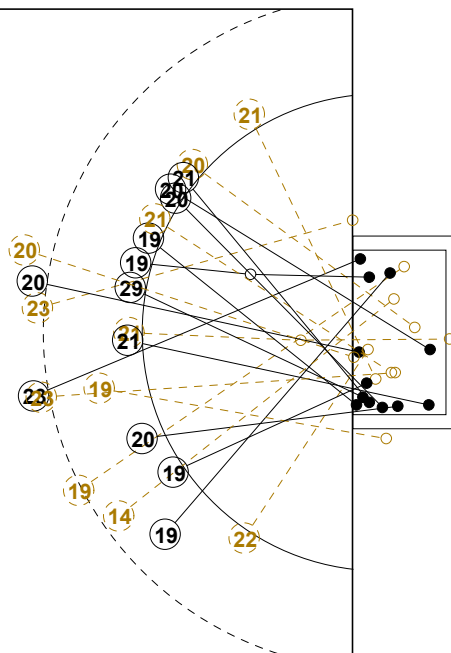

2016 IHF WOMEN'S JUNIOR (U20) WORLD CHAMPIONSHIP IN RUS PICTORIAL MATCH STATISTICS

ROUND 7

MATCH 81

201611081-21-1/1

1st Half
14 : 16

2nd Half
26 : 26

2016 IHF WOMEN'S JUNIOR (U20) WORLD CHAMPIONSHIP IN RUS PICTORIAL MATCH STATISTICS