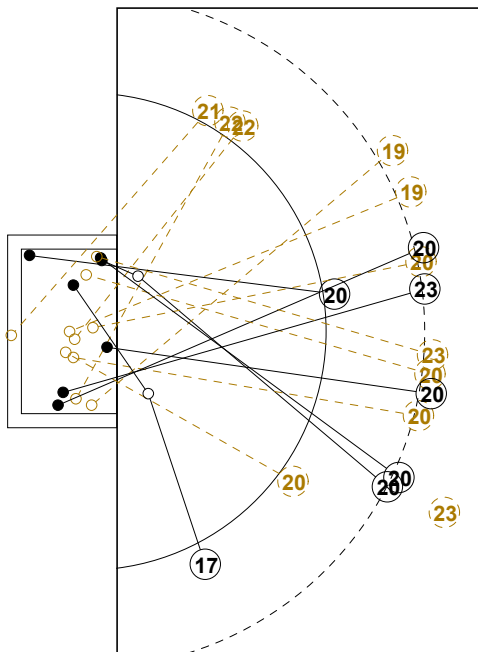

2016 IHF WOMEN'S JUNIOR (U20) WORLD CHAMPIONSHIP IN RUS PICTORIAL MATCH STATISTICS

ROUND 7

MATCH 81

201611081-21-1/1

1st Half
14 : 16

2nd Half
26 : 26

2016 IHF WOMEN'S JUNIOR (U20) WORLD CHAMPIONSHIP IN RUS PICTORIAL MATCH STATISTICS