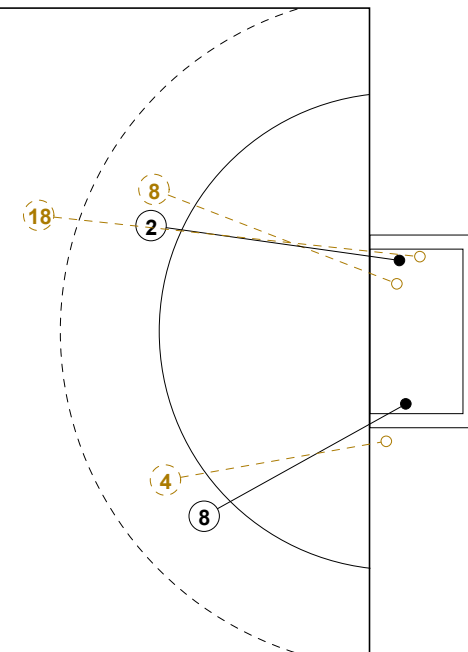

GER 7M

Extra 1-2
30 : 30