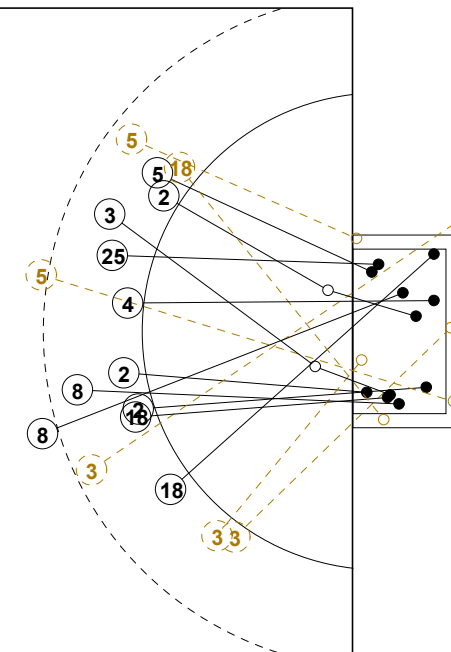

2016 IHF WOMEN'S JUNIOR (U20) WORLD CHAMPIONSHIP IN RUS PICTORIAL MATCH STATISTICS

ROUND 7

MATCH 81

201611081-21-1/1

1st Half
14 : 16

2nd Half
26 : 26

2016 IHF WOMEN'S JUNIOR (U20) WORLD CHAMPIONSHIP IN RUS PICTORIAL MATCH STATISTICS