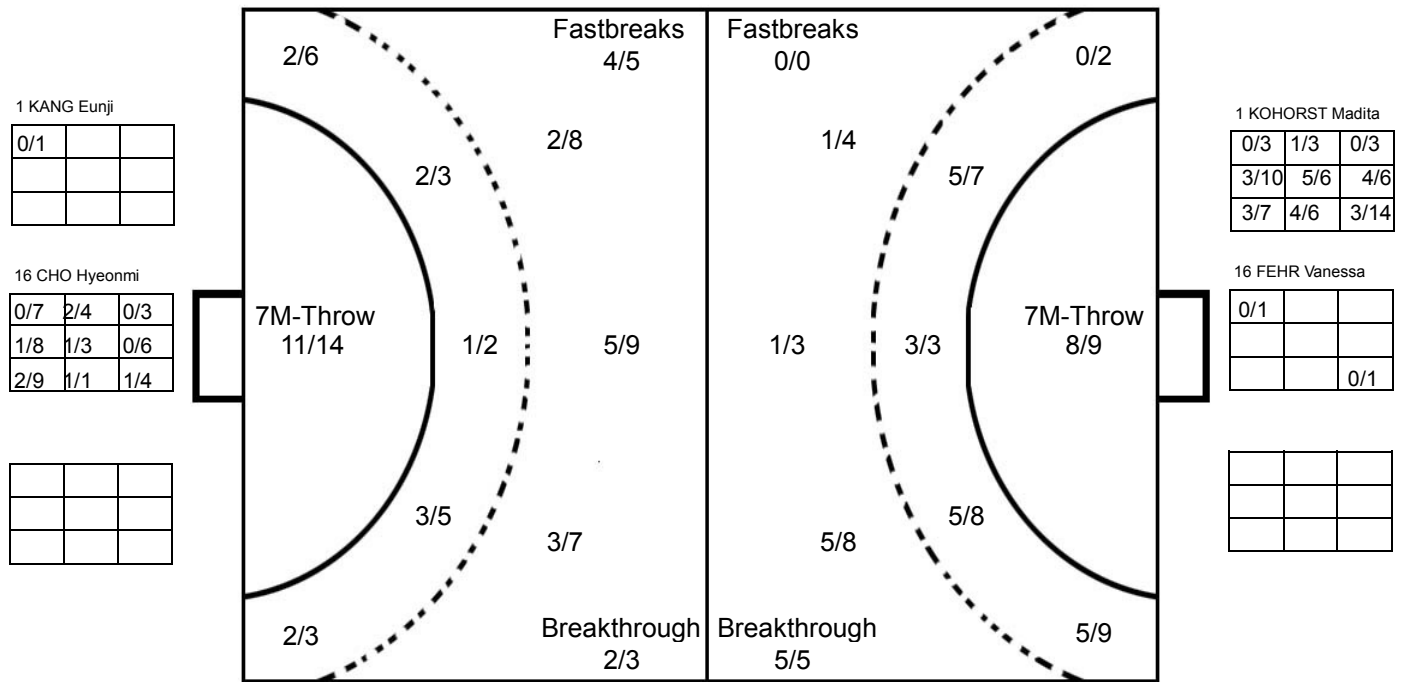

Russia
2016
IHF Women's Junior (U20)
World Championship

PHMS Pictorial Handball Match Statistics

IHF Official System

2016 IHF WOMEN'S JUNIOR (U20) WORLD CHAMPIONSHIP IN RUS

MATCH SHOT REPORT

ROUND 7

MATCH 81

201611081-41-1/1

KOREA

1 KANG Eunji	9 SEO Eunji	10 KIM Hanna	11 SONG Haeri	14 YANG Saeseul	16 CHO Hyeonmi	17 HWANG Eunjin	19 KIM Dayoung
<table border="1"><tr><td></td><td></td><td></td></tr><tr><td></td><td></td><td></td></tr><tr><td></td><td></td><td></td></tr></table>	<table border="1"><tr><td></td><td></td><td></td></tr><tr><td></td><td></td><td></td></tr><tr><td></td><td></td><td></td></tr></table>	<table border="1"><tr><td></td><td></td><td></td></tr><tr><td></td><td></td><td></td></tr><tr><td></td><td></td><td></td></tr></table>	<table border="1"><tr><td></td><td></td><td></td></tr><tr><td></td><td></td><td></td></tr><tr><td></td><td></td><td></td></tr></table>	<table border="1"><tr><td></td><td></td><td></td></tr><tr><td></td><td></td><td></td></tr><tr><td></td><td></td><td></td></tr></table>	<table border="1"><tr><td></td><td>1</td><td></td></tr><tr><td></td><td></td><td>1</td></tr><tr><td></td><td></td><td></td></tr></table>	<table border="1"><tr><td>1</td><td></td><td></td></tr><tr><td>1</td><td></td><td></td></tr><tr><td>1</td><td></td><td>2</td></tr></table>	
Post - 0 Miss - 0 Block - 0	Post - 0 Miss - 0 Block - 0	Post - 0 Miss - 0 Block - 0	Post - 0 Miss - 0 Block - 0	Post - 0 Miss - 0 Block - 0	Post - 0 Miss - 0 Block - 0	Post - 0 Miss - 0 Block - 0	Post - 0 Miss - 1 Block - 0
20 HUR Youjin	21 KIM Seongeun	22 SONG Jiyoung	23 SONG Jieun	24 KANG Kyungmin	27 KANG Dahye	29 GIM Boeun	99 CHA Yena
<table border="1"><tr><td>1</td><td>1</td><td>1</td></tr><tr><td>2</td><td></td><td>1</td></tr><tr><td></td><td>2</td><td>3</td></tr></table>	<table border="1"><tr><td></td><td></td><td>1</td></tr><tr><td></td><td></td><td></td></tr><tr><td></td><td></td><td>4</td></tr></table>	<table border="1"><tr><td></td><td></td><td></td></tr><tr><td></td><td></td><td></td></tr><tr><td></td><td></td><td></td></tr></table>	<table border="1"><tr><td></td><td>3</td><td>1</td></tr><tr><td></td><td>3</td><td>2</td></tr><tr><td></td><td></td><td></td></tr></table>	<table border="1"><tr><td>2</td><td></td><td>1</td></tr><tr><td>1</td><td></td><td></td></tr><tr><td></td><td></td><td></td></tr></table>	<table border="1"><tr><td></td><td></td><td></td></tr><tr><td></td><td></td><td></td></tr><tr><td></td><td></td><td></td></tr></table>	<table border="1"><tr><td></td><td></td><td></td></tr><tr><td></td><td></td><td>1</td></tr><tr><td></td><td></td><td></td></tr></table>	<table border="1"><tr><td></td><td></td><td></td></tr><tr><td></td><td></td><td></td></tr><tr><td></td><td></td><td></td></tr></table>
Post - 0 Miss - 0 Block - 0	Post - 2 Miss - 0 Block - 0	Post - 0 Miss - 0 Block - 0	Post - 0 Miss - 1 Block - 1	Post - 0 Miss - 0 Block - 0	Post - 0 Miss - 0 Block - 0	Post - 0 Miss - 0 Block - 0	Post - 0 Miss - 0 Block - 0

GERMANY

1 KOHORST Madita	2 INGENPASS Annika	3 BERGER Amelie	4 GRIJSEELS Alina	5 PICHLMEIER K.	6 BURGERT Alicia	7 RUTHENBECK R.	8 REIMER Nele
<table border="1"><tr><td></td><td></td><td></td></tr><tr><td></td><td></td><td></td></tr><tr><td></td><td></td><td></td></tr></table>	<table border="1"><tr><td></td><td>1</td><td>1</td></tr><tr><td>1</td><td></td><td></td></tr><tr><td>1</td><td></td><td>1</td></tr></table>	<table border="1"><tr><td>1</td><td></td><td></td></tr><tr><td>1</td><td>1</td><td>1</td></tr><tr><td></td><td></td><td></td></tr></table>	<table border="1"><tr><td>1</td><td>1</td><td></td></tr><tr><td></td><td></td><td>1</td></tr><tr><td>2</td><td></td><td></td></tr></table>	<table border="1"><tr><td></td><td></td><td></td></tr><tr><td></td><td></td><td></td></tr><tr><td>1</td><td></td><td></td></tr></table>	<table border="1"><tr><td></td><td></td><td></td></tr><tr><td></td><td></td><td></td></tr><tr><td></td><td></td><td></td></tr></table>	<table border="1"><tr><td>1</td><td></td><td>1</td></tr><tr><td></td><td></td><td>1</td></tr><tr><td></td><td></td><td>1</td></tr></table>	<table border="1"><tr><td>1</td><td></td><td></td></tr><tr><td>3</td><td>1</td><td>2</td></tr><tr><td>1</td><td></td><td>1</td></tr></table>
Post - 0 Miss - 0 Block - 0	Post - 0 Miss - 0 Block - 0	Post - 1 Miss - 1 Block - 0	Post - 0 Miss - 2 Block - 0	Post - 2 Miss - 0 Block - 0	Post - 0 Miss - 0 Block - 0	Post - 0 Miss - 1 Block - 0	Post - 0 Miss - 2 Block - 0
10 WIEDER Lisa	11 BOK Aylin	13 ADAMS Pia	16 FEHR Vanessa	18 STOLLE Alicia	20 BEHREND Jenny	22 SCHNEIDER Lynn	25 PRIOR Paula
<table border="1"><tr><td></td><td></td><td></td></tr><tr><td></td><td></td><td></td></tr><tr><td></td><td></td><td></td></tr></table>	<table border="1"><tr><td>1</td><td></td><td></td></tr><tr><td></td><td></td><td></td></tr><tr><td></td><td></td><td></td></tr></table>	<table border="1"><tr><td></td><td></td><td></td></tr><tr><td></td><td></td><td></td></tr><tr><td></td><td></td><td></td></tr></table>	<table border="1"><tr><td></td><td></td><td></td></tr><tr><td></td><td></td><td></td></tr><tr><td></td><td></td><td></td></tr></table>	<table border="1"><tr><td>2</td><td></td><td>1</td></tr><tr><td>2</td><td></td><td>1</td></tr><tr><td>1</td><td></td><td></td></tr></table>	<table border="1"><tr><td></td><td></td><td></td></tr><tr><td></td><td></td><td></td></tr><tr><td></td><td></td><td></td></tr></table>	<table border="1"><tr><td></td><td></td><td></td></tr><tr><td></td><td></td><td></td></tr><tr><td></td><td></td><td></td></tr></table>	<table border="1"><tr><td>1</td><td></td><td></td></tr><tr><td></td><td></td><td></td></tr><tr><td>1</td><td></td><td></td></tr></table>
Post - 0 Miss - 0 Block - 0	Post - 0 Miss - 0 Block - 0	Post - 0 Miss - 0 Block - 0	Post - 0 Miss - 0 Block - 0	Post - 2 Miss - 0 Block - 1	Post - 0 Miss - 0 Block - 0	Post - 0 Miss - 0 Block - 0	Post - 0 Miss - 0 Block - 0