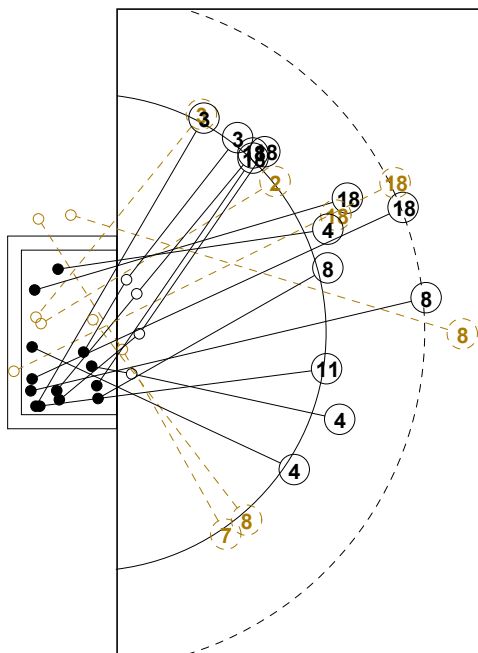

2016 IHF WOMEN'S JUNIOR (U20) WORLD CHAMPIONSHIP IN RUS PICTORIAL MATCH STATISTICS

ROUND 7

MATCH 81

201611081-21-1/1

1st Half
14 : 16

2nd Half
26 : 26

2016 IHF WOMEN'S JUNIOR (U20) WORLD CHAMPIONSHIP IN RUS PICTORIAL MATCH STATISTICS