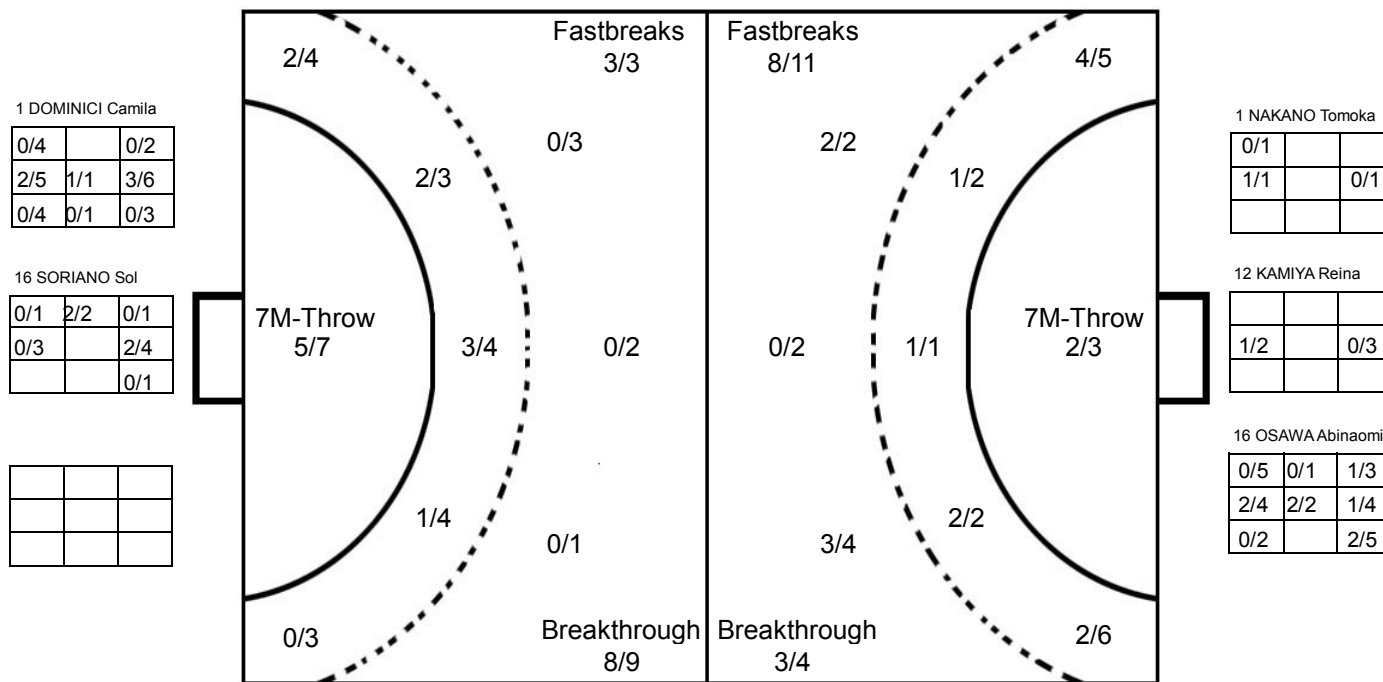

Russia
2016
IHF Women's Junior (U20)
World Championship

PHMS Pictorial Handball Match Statistics

IHF Official System

2016 IHF WOMEN'S JUNIOR (U20) WORLD CHAMPIONSHIP IN RUS
MATCH SHOT REPORT

ROUND 7

MATCH 79

201611079-41-1/1

ARGENTINA

1 DOMINICI Camila	2 URBAN Rosario	4 PIPPO Camila	5 CASASOLA Micaela	7 LACAZETTE Lila	8 BONAZZOLA Camila	9 MAZZA Martina	10 SANS Macarena
<table border="1"><tr><td></td><td></td><td></td></tr><tr><td></td><td></td><td></td></tr><tr><td></td><td></td><td></td></tr></table>	<table border="1"><tr><td>4</td><td></td><td></td></tr><tr><td></td><td></td><td>2</td></tr><tr><td>1</td><td></td><td>1</td></tr></table>	<table border="1"><tr><td></td><td></td><td></td></tr><tr><td></td><td></td><td></td></tr><tr><td></td><td></td><td>1</td></tr></table>	<table border="1"><tr><td>1</td><td>1</td><td></td></tr><tr><td></td><td></td><td></td></tr><tr><td></td><td></td><td></td></tr></table>	<table border="1"><tr><td></td><td></td><td></td></tr><tr><td></td><td></td><td></td></tr><tr><td></td><td></td><td></td></tr></table>	<table border="1"><tr><td></td><td></td><td></td></tr><tr><td>1</td><td></td><td>1</td></tr><tr><td></td><td></td><td></td></tr></table>	<table border="1"><tr><td></td><td></td><td></td></tr><tr><td></td><td></td><td></td></tr><tr><td></td><td></td><td></td></tr></table>	<table border="1"><tr><td></td><td>1</td><td>1</td></tr><tr><td></td><td>1</td><td>1</td></tr><tr><td></td><td>1</td><td></td></tr></table>
Post - 0 Miss - 0 Block - 0	Post - 1 Miss - 0 Block - 0	Post - 0 Miss - 0 Block - 0	Post - 0 Miss - 1 Block - 1	Post - 0 Miss - 0 Block - 0	Post - 0 Miss - 0 Block - 0	Post - 1 Miss - 1 Block - 0	Post - 0 Miss - 0 Block - 1
11 CHIAUZZI Sofia	13 GAVILAN Giuliana	14 MORENO Daniela	15 BERNABEI Nicole	16 SORIANO Sol	17 ROMERO Jessica	20 CARLETTI Maira	21 SANABRIA Gisela
<table border="1"><tr><td></td><td></td><td>1</td></tr><tr><td></td><td></td><td></td></tr><tr><td></td><td></td><td></td></tr></table>	<table border="1"><tr><td></td><td></td><td></td></tr><tr><td>1</td><td></td><td>3</td></tr><tr><td></td><td></td><td></td></tr></table>	<table border="1"><tr><td></td><td></td><td></td></tr><tr><td></td><td></td><td></td></tr><tr><td></td><td></td><td>1</td></tr></table>	<table border="1"><tr><td></td><td></td><td></td></tr><tr><td></td><td></td><td></td></tr><tr><td></td><td></td><td></td></tr></table>	<table border="1"><tr><td></td><td></td><td></td></tr><tr><td></td><td></td><td></td></tr><tr><td></td><td></td><td></td></tr></table>	<table border="1"><tr><td></td><td></td><td></td></tr><tr><td></td><td></td><td></td></tr><tr><td></td><td></td><td></td></tr></table>	<table border="1"><tr><td></td><td></td><td></td></tr><tr><td></td><td></td><td></td></tr><tr><td></td><td></td><td></td></tr></table>	<table border="1"><tr><td></td><td></td><td></td></tr><tr><td></td><td></td><td></td></tr><tr><td></td><td></td><td></td></tr></table>
Post - 0 Miss - 0 Block - 0	Post - 1 Miss - 0 Block - 0	Post - 0 Miss - 0 Block - 0	Post - 0 Miss - 0 Block - 0	Post - 0 Miss - 0 Block - 0	Post - 0 Miss - 0 Block - 0	Post - 0 Miss - 0 Block - 1	Post - 0 Miss - 1 Block - 0

JAPAN

1 NAKANO Tomoka	2 FUJITA Asuka	3 MITSUHASHI Miki	4 TAKASUGI Momoka	5 KAWARABATA Yuko	6 WADA Ryoka	8 TOMAI Natsuki	9 SASAKI Hanae
<table border="1"><tr><td></td><td></td><td></td></tr><tr><td></td><td></td><td></td></tr><tr><td></td><td></td><td></td></tr></table>	<table border="1"><tr><td>1</td><td></td><td></td></tr><tr><td>2</td><td></td><td></td></tr><tr><td>3</td><td></td><td></td></tr></table>	<table border="1"><tr><td></td><td></td><td>1</td></tr><tr><td></td><td></td><td>1</td></tr><tr><td>1</td><td>1</td><td>1</td></tr></table>	<table border="1"><tr><td></td><td></td><td></td></tr><tr><td></td><td></td><td></td></tr><tr><td></td><td></td><td></td></tr></table>	<table border="1"><tr><td></td><td></td><td></td></tr><tr><td></td><td></td><td></td></tr><tr><td></td><td></td><td>1</td></tr></table>	<table border="1"><tr><td></td><td></td><td></td></tr><tr><td></td><td></td><td></td></tr><tr><td></td><td></td><td></td></tr></table>	<table border="1"><tr><td></td><td></td><td></td></tr><tr><td>1</td><td></td><td></td></tr><tr><td></td><td></td><td></td></tr></table>	<table border="1"><tr><td></td><td></td><td></td></tr><tr><td></td><td></td><td>1</td></tr><tr><td></td><td></td><td></td></tr></table>
Post - 0 Miss - 0 Block - 0	Post - 2 Miss - 0 Block - 0	Post - 0 Miss - 0 Block - 0	Post - 0 Miss - 0 Block - 0	Post - 1 Miss - 1 Block - 0	Post - 0 Miss - 0 Block - 0	Post - 0 Miss - 0 Block - 0	Post - 0 Miss - 0 Block - 0
10 IJICHI Miki	11 TOGAWA Mana	12 KAMIYA Reina	13 YAMAGUCHI Erika	15 SAWAI Sakura	16 OSAWA Abinaomi	17 AO Reiko	18 WATANABE Maaya
<table border="1"><tr><td>1</td><td></td><td></td></tr><tr><td></td><td></td><td></td></tr><tr><td></td><td></td><td></td></tr></table>	<table border="1"><tr><td></td><td></td><td></td></tr><tr><td>1</td><td></td><td>1</td></tr><tr><td></td><td></td><td></td></tr></table>	<table border="1"><tr><td></td><td></td><td></td></tr><tr><td></td><td></td><td></td></tr><tr><td></td><td></td><td></td></tr></table>	<table border="1"><tr><td></td><td></td><td></td></tr><tr><td></td><td></td><td></td></tr><tr><td></td><td></td><td></td></tr></table>	<table border="1"><tr><td></td><td></td><td></td></tr><tr><td></td><td></td><td></td></tr><tr><td></td><td></td><td></td></tr></table>	<table border="1"><tr><td></td><td></td><td></td></tr><tr><td></td><td></td><td></td></tr><tr><td></td><td></td><td></td></tr></table>	<table border="1"><tr><td></td><td>2</td><td></td></tr><tr><td>1</td><td></td><td>1</td></tr><tr><td></td><td></td><td>1</td></tr></table>	<table border="1"><tr><td></td><td>1</td><td>2</td></tr><tr><td></td><td>1</td><td></td></tr><tr><td></td><td></td><td>2</td></tr></table>
Post - 0 Miss - 0 Block - 0	Post - 0 Miss - 0 Block - 0	Post - 0 Miss - 0 Block - 0	Post - 0 Miss - 0 Block - 0	Post - 0 Miss - 0 Block - 0	Post - 0 Miss - 0 Block - 0	Post - 0 Miss - 0 Block - 0	Post - 0 Miss - 0 Block - 0