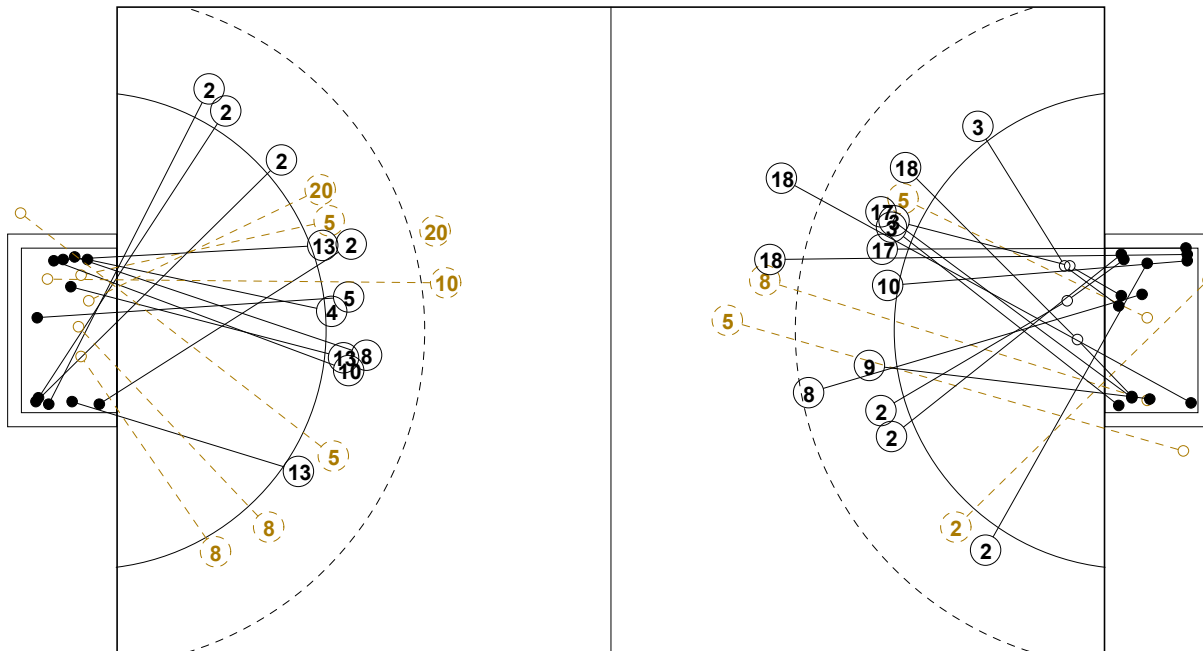

2016 IHF WOMEN'S JUNIOR (U20) WORLD CHAMPIONSHIP IN RUS PICTORIAL MATCH STATISTICS

ROUND 7

MATCH 79

201611079-21-1/1

1st Half
14 : 15

2nd Half
28 : 24

2016 IHF WOMEN'S JUNIOR (U20) WORLD CHAMPIONSHIP IN RUS

INDV/TEAM MATCH STATISTICS

OFFICIAL
HANDBALL
Women's Junior

PLACE 15-16
ROUND 7

GROUP X
MATCH 79

201611079-14-1/2
Dinamo Hall
12/07/2016 14:00

No.	Name	Field Shot	Line Shot	Wing Shot	Fast Brk.	Brk. Thr.	Free Thr.	7m Thr.	Total	Rate %	ASST.	ERR.	WAR.	2'	D+DR	TIME
ARGENTINA(ARG)																
<i>(COURT PLAYER)</i>																
1	DOMINICI Camila									0.0%						00:45:46
2	URBAN Rosario		0/1	2/3	2/2			4/6	8/12	66.7%		1				00:43:42
4	PIPPO Camila					1/1			1/1	100%	2	2				00:25:20
5	CASASOLA Micaela	0/1	0/2			2/2	0/1		2/6	33.3%				1		00:52:23
7	LACAZETTE Lila									0.0%			3			00:08:50
8	BONAZZOLA Camila			0/2	1/1		0/1	1/1	2/5	40.0%	2					00:38:36
9	MAZZA Martina			0/1			0/1		0/2	0.0%						00:31:34
10	SANS Macarena	0/1				4/4	1/2		5/7	71.4%	4	1				00:57:16
11	CHIAUZZI Sofia		1/1						1/1	100%				1		00:18:04
13	GAVILAN Giuliana		4/5						4/5	80.0%	1	2	1			00:39:28
14	MORENO Daniela					1/1			1/1	100%		1				00:10:54
15	BERNABEI Nicole									0.0%	1		1			00:02:35
16	SORIANO Sol									0.0%						00:14:14
17	ROMERO Jessica									0.0%		1	1			00:14:20
20	CARLETTI Maira	0/1				0/1			0/2	0.0%						00:11:00
21	SANABRIA Gisela			0/1					0/1	0.0%						00:05:18
Total		0/3	5/9	2/7	3/3	8/9	1/5	5/7	24/43	55.8%	10	16	3	2		
<i>(GOALKEEPER)</i>																
1	DOMINICI Camila		0/2	1/7	1/7	1/3	2/4	1/3	6/26	23.1%						00:45:46
16	SORIANO Sol		0/2	2/2	2/4	0/1	0/3		4/12	33.3%						00:14:14
Total			0/4	3/9	3/11	1/4	2/7	1/3	10/38	26.3%						

COURT PLAYER: GOALS/SHOTS

GOALKEEPER: SAVED/SHOTS

TEAM TOTALS	GOALS	SAVED	MISSED	POST	BLOCKED	TOTAL	RATE(%)
Field Shot					3	3	0.0%
Line Shot	5	3		1		9	55.6%
Wing Shot	2	3	1	1		7	28.6%
Fastbreak	3					3	100.0%
Breakthrough	8	1				9	88.9%
Free Throw	1	2	2			5	20.0%
7M-Throw	5	1		1		7	71.4%