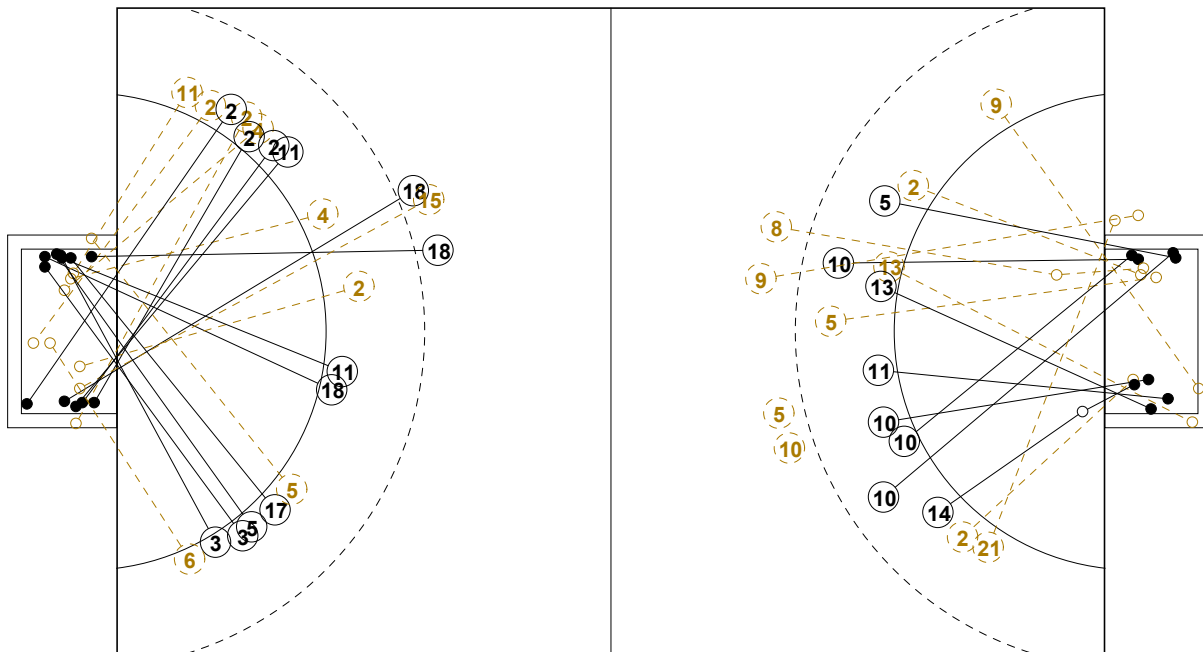

2016 IHF WOMEN'S JUNIOR (U20) WORLD CHAMPIONSHIP IN RUS PICTORIAL MATCH STATISTICS

ROUND 7

MATCH 79

201611079-21-1/1

1st Half
14 : 15

2nd Half
28 : 24

2016 IHF WOMEN'S JUNIOR (U20) WORLD CHAMPIONSHIP IN RUS

INDV/TEAM MATCH STATISTICS

OFFICIAL
HANDBALL
Women's Junior

PLACE 15-16
ROUND 7

GROUP X
MATCH 79

201611079-14-1/2
Dinamo Hall
12/07/2016 14:00

No.	Name	Field Shot	Line Shot	Wing Shot	Fast Brk.	Brk. Thr.	Free Thr.	7m Thr.	Total	Rate %	ASST.	ERR.	WAR.	2'	D+DR	TIME
ARGENTINA(ARG)																
<i>(COURT PLAYER)</i>																
1	DOMINICI Camila									0.0%						00:45:46
2	URBAN Rosario		0/1	2/3	2/2			4/6	8/12	66.7%		1				00:43:42
4	PIPPO Camila					1/1			1/1	100%	2	2				00:25:20
5	CASASOLA Micaela	0/1	0/2			2/2	0/1		2/6	33.3%				1		00:52:23
7	LACAZETTE Lila									0.0%			3			00:08:50
8	BONAZZOLA Camila			0/2	1/1		0/1	1/1	2/5	40.0%	2					00:38:36
9	MAZZA Martina			0/1			0/1		0/2	0.0%						00:31:34
10	SANS Macarena	0/1				4/4	1/2		5/7	71.4%	4	1				00:57:16
11	CHIAUZZI Sofia		1/1						1/1	100%				1		00:18:04
13	GAVILAN Giuliana		4/5						4/5	80.0%	1	2	1			00:39:28
14	MORENO Daniela					1/1			1/1	100%		1				00:10:54
15	BERNABEI Nicole									0.0%	1		1			00:02:35
16	SORIANO Sol									0.0%						00:14:14
17	ROMERO Jessica									0.0%		1	1			00:14:20
20	CARLETTI Maira	0/1				0/1			0/2	0.0%						00:11:00
21	SANABRIA Gisela			0/1					0/1	0.0%						00:05:18
Total		0/3	5/9	2/7	3/3	8/9	1/5	5/7	24/43	55.8%	10	16	3	2		
<i>(GOALKEEPER)</i>																
1	DOMINICI Camila		0/2	1/7	1/7	1/3	2/4	1/3	6/26	23.1%						00:45:46
16	SORIANO Sol		0/2	2/2	2/4	0/1	0/3		4/12	33.3%						00:14:14
Total			0/4	3/9	3/11	1/4	2/7	1/3	10/38	26.3%						