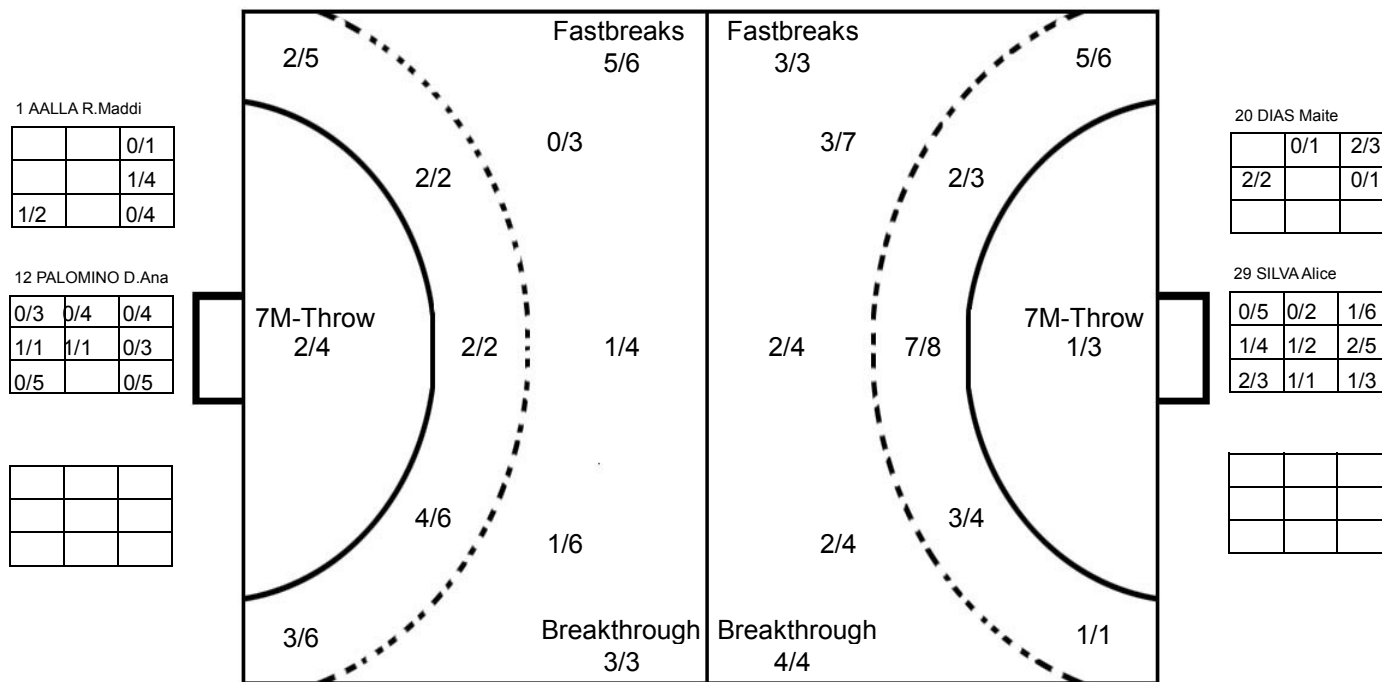

Russia
2016
IHF Women's Junior (U20)
World Championship

PHMS Pictorial Handball Match Statistics

IHF Official System

2016 IHF WOMEN'S JUNIOR (U20) WORLD CHAMPIONSHIP IN RUS
MATCH SHOT REPORT

ROUND 7

MATCH 77

201611077-41-1/1

SPAIN

1 AALLA R.Maddi	2 DE ANDRES C.N.	5 VILORIA P.Aida	9 MARTINEZ C.N.	12 PALOMINO D.Ana	13 HERNANDEZ S.L.	18 PRIETO O.Maria	25 ROJAS R.Anna
<table border="1"><tr><td></td><td></td><td></td></tr><tr><td></td><td></td><td></td></tr><tr><td></td><td></td><td></td></tr></table>	<table border="1"><tr><td>1</td><td></td><td>1</td></tr><tr><td></td><td></td><td></td></tr><tr><td></td><td></td><td></td></tr></table>	<table border="1"><tr><td></td><td></td><td></td></tr><tr><td></td><td></td><td>1</td></tr><tr><td></td><td></td><td></td></tr></table>	<table border="1"><tr><td>1</td><td>1</td><td>2</td></tr><tr><td></td><td></td><td></td></tr><tr><td></td><td></td><td></td></tr></table>	<table border="1"><tr><td></td><td></td><td></td></tr><tr><td></td><td></td><td></td></tr><tr><td></td><td></td><td></td></tr></table>	<table border="1"><tr><td></td><td></td><td></td></tr><tr><td></td><td></td><td></td></tr><tr><td></td><td></td><td>1</td></tr></table>	<table border="1"><tr><td></td><td>1</td><td></td></tr><tr><td></td><td></td><td></td></tr><tr><td></td><td></td><td></td></tr></table>	<table border="1"><tr><td></td><td></td><td></td></tr><tr><td></td><td></td><td></td></tr><tr><td></td><td></td><td></td></tr></table>
Post - 0 Miss - 0 Block - 0	Post - 0 Miss - 0 Block - 0	Post - 0 Miss - 0 Block - 0	Post - 1 Miss - 0 Block - 0	Post - 0 Miss - 0 Block - 0	Post - 1 Miss - 1 Block - 0	Post - 0 Miss - 0 Block - 0	Post - 0 Miss - 0 Block - 0
26 ARTOLA A.Ane	30 KORTABERRIA B.N.	34 TORRAS PARERA	35 ECHEVERRIA M.M.	38 LIZARBE BOM E.	39 ENCINA ALVAREZ A	84 MARIN PEREZ Ana	97 GASSAMA C.K.
<table border="1"><tr><td></td><td></td><td></td></tr><tr><td></td><td></td><td></td></tr><tr><td></td><td></td><td></td></tr></table>	<table border="1"><tr><td></td><td></td><td>1</td></tr><tr><td></td><td></td><td></td></tr><tr><td></td><td></td><td>1</td></tr></table>	<table border="1"><tr><td></td><td>1</td><td>1</td></tr><tr><td></td><td></td><td>1</td></tr><tr><td></td><td></td><td></td></tr></table>	<table border="1"><tr><td>2</td><td>1</td><td></td></tr><tr><td>1</td><td></td><td>1</td></tr><tr><td></td><td></td><td></td></tr></table>	<table border="1"><tr><td></td><td></td><td></td></tr><tr><td>1</td><td></td><td>1</td></tr><tr><td></td><td></td><td></td></tr></table>	<table border="1"><tr><td></td><td></td><td>1</td></tr><tr><td></td><td></td><td></td></tr><tr><td></td><td></td><td></td></tr></table>	<table border="1"><tr><td></td><td></td><td></td></tr><tr><td></td><td></td><td></td></tr><tr><td></td><td></td><td></td></tr></table>	<table border="1"><tr><td></td><td></td><td></td></tr><tr><td></td><td></td><td></td></tr><tr><td></td><td></td><td>1</td></tr></table>
Post - 0 Miss - 1 Block - 0	Post - 1 Miss - 1 Block - 0	Post - 0 Miss - 0 Block - 1	Post - 1 Miss - 0 Block - 0	Post - 0 Miss - 1 Block - 0	Post - 0 Miss - 0 Block - 0	Post - 0 Miss - 0 Block - 0	Post - 0 Miss - 0 Block - 0

BRAZIL

2 DE PAULA Bruna	3 MAIA Camila	4 BEDMARSKI Aline	5 DE SANTANA D.	6 FERNANDES M.	7 MOUSINHO Cecilia	10 DAMASCENA	11 DE SOUZA M.
<table border="1"><tr><td></td><td>2</td><td></td></tr><tr><td></td><td></td><td>1</td></tr><tr><td>4</td><td></td><td>2</td></tr></table>	<table border="1"><tr><td>1</td><td></td><td>1</td></tr><tr><td></td><td></td><td></td></tr><tr><td></td><td></td><td>1</td></tr></table>	<table border="1"><tr><td></td><td></td><td></td></tr><tr><td></td><td></td><td></td></tr><tr><td></td><td></td><td></td></tr></table>	<table border="1"><tr><td></td><td></td><td></td></tr><tr><td></td><td></td><td>1</td></tr><tr><td>1</td><td></td><td>1</td></tr></table>	<table border="1"><tr><td>1</td><td></td><td></td></tr><tr><td></td><td></td><td>1</td></tr><tr><td>1</td><td></td><td>2</td></tr></table>	<table border="1"><tr><td></td><td></td><td>1</td></tr><tr><td></td><td></td><td></td></tr><tr><td></td><td></td><td></td></tr></table>	<table border="1"><tr><td></td><td></td><td></td></tr><tr><td></td><td></td><td></td></tr><tr><td></td><td></td><td></td></tr></table>	<table border="1"><tr><td></td><td></td><td></td></tr><tr><td></td><td></td><td></td></tr><tr><td></td><td></td><td></td></tr></table>
Post - 0 Miss - 0 Block - 0	Post - 1 Miss - 0 Block - 0	Post - 1 Miss - 0 Block - 0	Post - 1 Miss - 1 Block - 0	Post - 0 Miss - 0 Block - 0	Post - 0 Miss - 2 Block - 0	Post - 1 Miss - 0 Block - 0	Post - 0 Miss - 0 Block - 0
13 CARNEIRO Talita	14 E SILVA Ana C.	15 BORBA Ana luiza	19 MORAES Gabriela	20 DIAS Maite	23 DA SILVA Ligia	29 SILVA Alice	96 LIMA Juliana
<table border="1"><tr><td></td><td></td><td>1</td></tr><tr><td></td><td></td><td>1</td></tr><tr><td></td><td></td><td></td></tr></table>	<table border="1"><tr><td></td><td></td><td>1</td></tr><tr><td></td><td></td><td></td></tr><tr><td></td><td></td><td>1</td></tr></table>	<table border="1"><tr><td></td><td>1</td><td>1</td></tr><tr><td></td><td></td><td>1</td></tr><tr><td></td><td></td><td></td></tr></table>	<table border="1"><tr><td></td><td></td><td></td></tr><tr><td></td><td></td><td></td></tr><tr><td></td><td></td><td>1</td></tr></table>	<table border="1"><tr><td></td><td></td><td></td></tr><tr><td></td><td></td><td></td></tr><tr><td></td><td></td><td></td></tr></table>	<table border="1"><tr><td></td><td></td><td>1</td></tr><tr><td></td><td></td><td></td></tr><tr><td></td><td></td><td></td></tr></table>	<table border="1"><tr><td></td><td></td><td></td></tr><tr><td></td><td></td><td></td></tr><tr><td></td><td></td><td></td></tr></table>	<table border="1"><tr><td></td><td></td><td>1</td></tr><tr><td></td><td></td><td>1</td></tr><tr><td></td><td></td><td>1</td></tr></table>
Post - 1 Miss - 0 Block - 0	Post - 0 Miss - 0 Block - 0	Post - 0 Miss - 0 Block - 0	Post - 0 Miss - 2 Block - 0	Post - 0 Miss - 0 Block - 0	Post - 0 Miss - 0 Block - 0	Post - 0 Miss - 0 Block - 0	Post - 0 Miss - 0 Block - 0