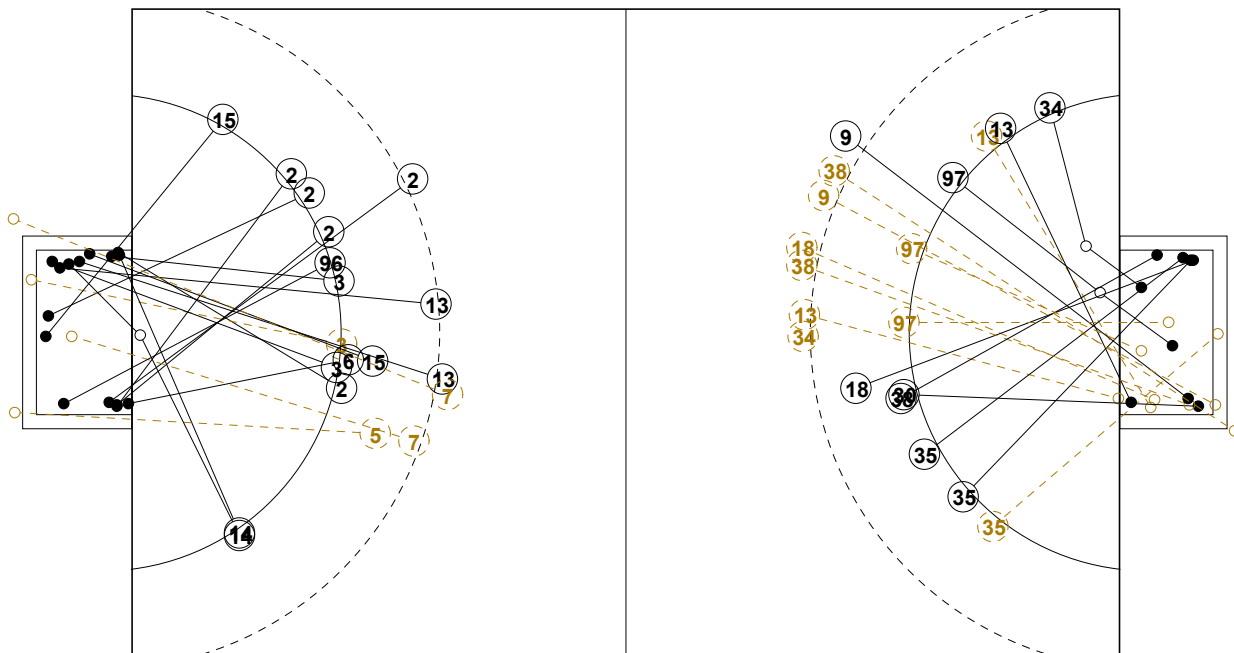

2016 IHF WOMEN'S JUNIOR (U20) WORLD CHAMPIONSHIP IN RUS PICTORIAL MATCH STATISTICS

ROUND 7

MATCH 77

201611077-21-1/1

7M BRA

ESP 7M

1st Half
15 : 11

7M ESP

BRA 7M

2nd Half
25 : 33

2016 IHF WOMEN'S JUNIOR (U20) WORLD CHAMPIONSHIP IN RUS

INDV/TEAM MATCH STATISTICS

OFFICIAL
HANDBALL
Women's Junior

PLACE 11-12
ROUND 7

GROUP X
MATCH 77

201611077-14-1/2
CSKA
12/07/2016 14:00