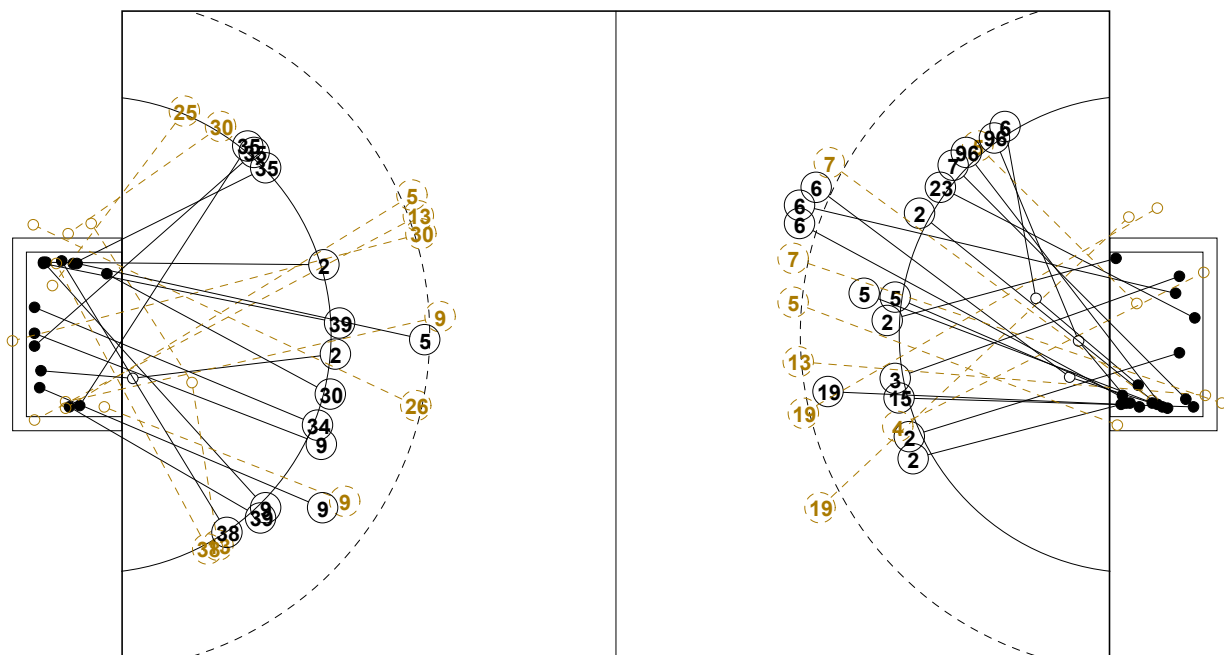

2016 IHF WOMEN'S JUNIOR (U20) WORLD CHAMPIONSHIP IN RUS PICTORIAL MATCH STATISTICS

ROUND 7

MATCH 77

201611077-21-1/1

7M BRA

ESP 7M

1st Half
15 : 11

7M ESP

BRA 7M

2nd Half
25 : 33

2016 IHF WOMEN'S JUNIOR (U20) WORLD CHAMPIONSHIP IN RUS

INDV/TEAM MATCH STATISTICS

OFFICIAL
HANDBALL
Women's Junior

PLACE 11-12
ROUND 7

GROUP X
MATCH 77

201611077-14-1/2
CSKA
12/07/2016 14:00

No.	Name	Field Shot	Line Shot	Wing Shot	Fast Brk.	Brk. Thr.	Free Thr.	7m Thr.	Total	Rate %	ASST.	ERR.	WAR.	2'	D+DR	TIME
SPAIN(ESP)																
<i>(COURT PLAYER)</i>																
1	AALLA R.Maddi									0.0%						00:17:29
2	DE ANDRES C.N.		2/2						2/2	100%						00:52:04
5	VILORIA P.Aida	1/2						0/1	1/3	33.3%	1					00:08:24
9	MARTINEZ C.N.	1/2	1/2	1/1	1/1		0/1		4/7	57.1%	1	2				00:16:44
12	PALOMINO D.Ana									0.0%						00:42:31
13	HERNANDEZ S.L.	0/2		1/3					1/5	20.0%			1	1		00:34:33
18	PRIETO O.Maria	0/1	1/1						1/2	50.0%		1				00:04:16
25	ROJAS R.Anna			0/1					0/1	0.0%						00:08:57
26	ARTOLA A.Ane	0/1							0/1	0.0%		2				00:13:16
30	KORTABERRIA B.N.	0/1	1/1	0/1	1/1				2/4	50.0%		5				00:45:03
34	TORRAS PARERA M.	0/1	1/1	1/1				2/3	4/6	66.7%		2	1			00:37:10
35	ECHEVERRIA M.M.		1/1	2/3	1/1	1/1			5/6	83.3%		1				00:55:51
38	LIZARBE BOM E.	0/2		0/1		2/2			2/5	40.0%		1				00:32:16
39	ENCINA ALVAREZ A				2/2				2/2	100%		2				00:29:57
84	MARIN PEREZ Ana									0.0%						00:00:00
97	GASSAMA C.K.		1/2		0/1				1/3	33.3%				1		00:19:52
Total		2/12	8/10	5/11	5/6	3/3	0/1	2/4	25/47	53.2%	2	17	1	2		
<i>(GOALKEEPER)</i>																
1	AALLA R.Maddi	1/2	0/2	1/4	0/1	0/1		0/1	2/11	18.2%						00:17:29
12	PALOMINO D.Ana	1/7	0/10	0/3	0/2	0/3		1/1	2/26	7.7%						00:42:31
Total		2/9	0/12	1/7	0/3	0/4		1/2	4/37	10.8%						