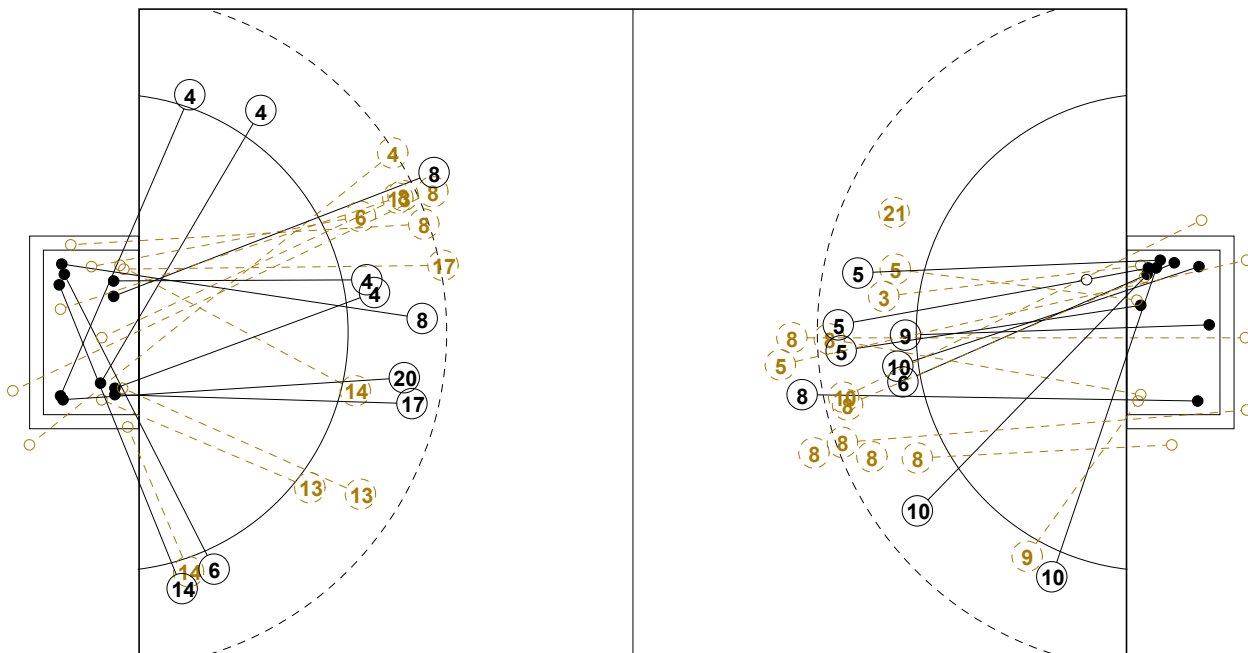

2016 IHF WOMEN'S JUNIOR (U20) WORLD CHAMPIONSHIP IN RUS PICTORIAL MATCH STATISTICS

ROUND 7

MATCH 74

201611074-21-1/1

1st Half
12 : 11

2nd Half
23 : 27

2016 IHF WOMEN'S JUNIOR (U20) WORLD CHAMPIONSHIP IN RUS

INDV/TEAM MATCH STATISTICS

OFFICIAL
HANDBALL
Women's Junior

PLACE 17-18
ROUND 7

GROUP X
MATCH 74

201611074-14-1/2
CSKA
12/07/2016 11:45

No.	Name	Field Shot	Line Shot	Wing Shot	Fast Brk.	Brk. Thr.	Free Thr.	7m Thr.	Total	Rate %	ASST.	ERR.	WAR.	2'	D+DR	TIME
MONTENEGRO(MNE)																
<i>(COURT PLAYER)</i>																
1	MARINOVIC Tea									0.0%						00:12:00
2	ADZIC Aneta									0.0%						00:00:00
4	UJKIC Dijana	0/1		0/3	5/5				5/9	55.6%						01:00:00
5	DOKOVIC Enisa		1/1			2/2			3/3	100%				1		00:25:38
6	KONATAR Branka		1/2	1/1					2/3	66.7%		2	1			00:44:59
8	NOVAKOVIC Ivana	4/10	0/1				1/1		5/12	41.7%		2		2		01:00:00
9	CARAPIC Milica									0.0%						00:00:00
10	CAVLOVIC Itana									0.0%			1			00:33:29
11	BOSNJAK Lejla	1/3	0/1					3/3	4/7	57.1%	2					00:14:50
12	NENEZIC Ljubica									0.0%	1					00:47:27
13	BRNOVIC Tatjana	0/2	2/4				1/1		3/7	42.9%	6	5	1			01:00:00
14	PAVICEVIC Ivona		0/1	1/2					1/3	33.3%						00:21:00
16	ROGANOVIC Andela									0.0%						00:00:33
17	AGOVIC Vanesa	1/2							1/2	50.0%		1				00:11:39
19	SARANOVIC Ana									0.0%						00:00:21
20	JOVICEVIC Tamara		1/1					2/2	3/3	100%		3		3		00:26:56
Total		6/18	5/11	2/6	5/5	2/2	2/2	5/5	27/49	55.1%	9	13	3	6		
<i>(GOALKEEPER)</i>																
1	MARINOVIC Tea	0/1	2/2	0/2	0/1			0/2	2/8	25.0%						00:12:00
12	NENEZIC Ljubica	2/7	1/4	1/2	2/4	0/2		1/3	7/22	31.8%	1					00:47:27
16	ROGANOVIC Andela							1/3	1/3	33.3%						00:00:33
Total		2/8	3/6	1/4	2/5	0/2		2/8	10/33	30.3%	1					

CHINA

Table with 16 columns representing players (2-16) and 3 rows for shot statistics. Includes post-game statistics like 'Post - 0 Miss - 0 Block - 0'.