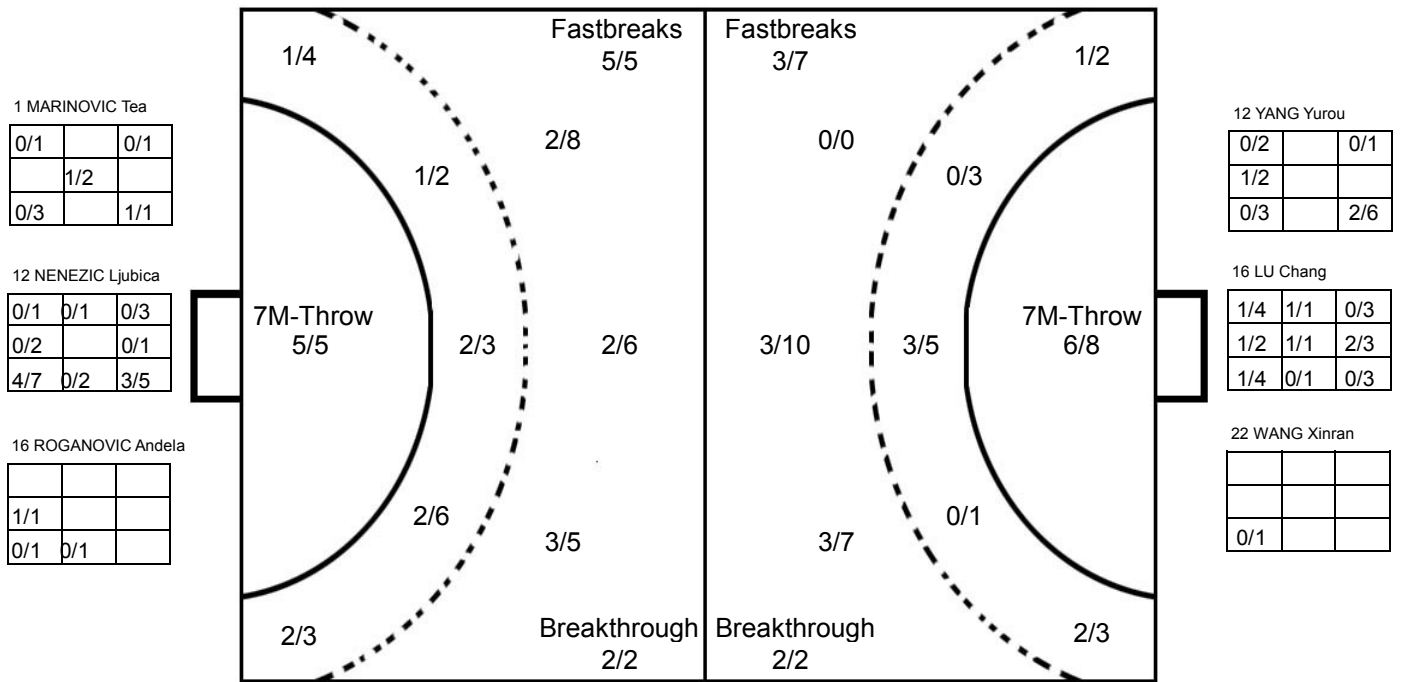

COURT PLAYER: GOALS/SHOTS

GOALKEEPER: SAVED/SHOTS

TEAM TOTALS	GOALS	SAVED	MISSED	POST	BLOCKED	TOTAL	RATE(%)
Field Shot	6	2	5	2	2	17	35.3%
Line Shot	3	3	1		2	9	33.3%
Wing Shot	3	1	1			5	60.0%
Fastbreak	3	2	2			7	42.9%
Breakthrough	2					2	100.0%
Free Throw							0.0%
7M-Throw	6	2				8	75.0%

2016 IHF WOMEN'S JUNIOR (U20) WORLD CHAMPIONSHIP IN RUS

MATCH SHOT REPORT

ROUND 7

MATCH 74

201611074-41-1/1

MONTENEGRO

Table with 20 columns representing players (1-20) and 3 rows for shot statistics. Includes post-game statistics like 'Post - 0 Miss - 0 Block - 0'.

CHINA

Table with 16 columns representing players (2-16) and 3 rows for shot statistics. Includes post-game statistics like 'Post - 0 Miss - 0 Block - 0'.