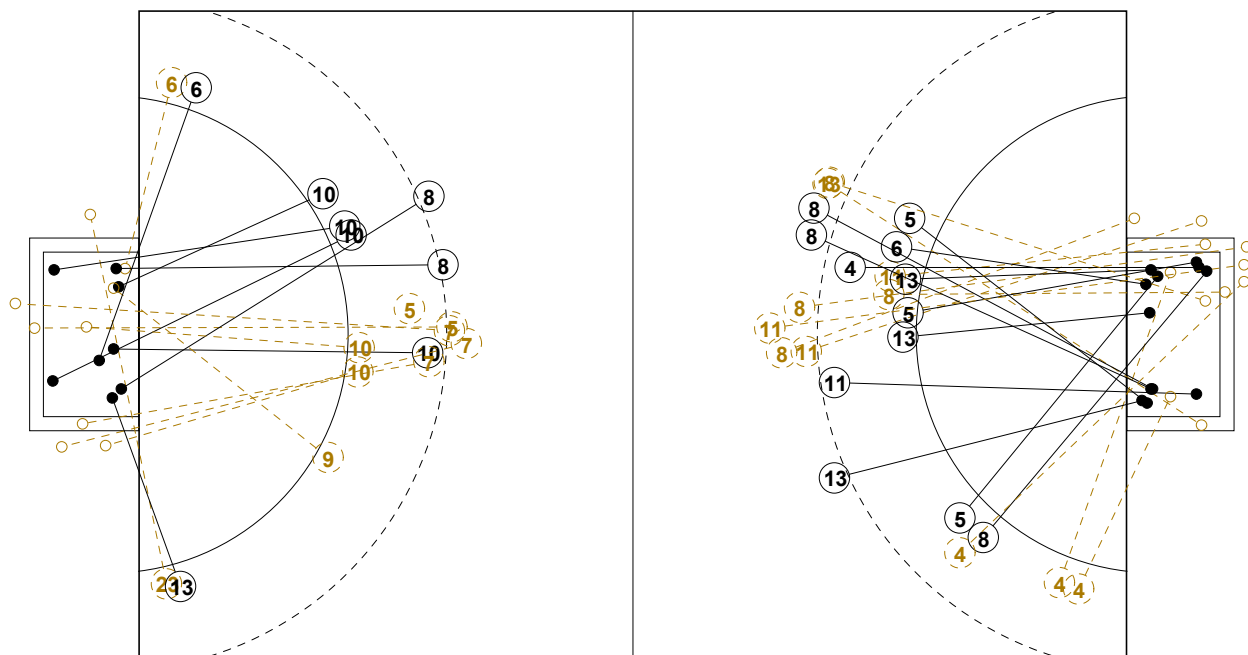

2016 IHF WOMEN'S JUNIOR (U20) WORLD CHAMPIONSHIP IN RUS PICTORIAL MATCH STATISTICS

ROUND 7

MATCH 74

201611074-21-1/1

1st Half
12 : 11

2nd Half
23 : 27

2016 IHF WOMEN'S JUNIOR (U20) WORLD CHAMPIONSHIP IN RUS

INDV/TEAM MATCH STATISTICS

OFFICIAL
HANDBALL
Women's Junior

PLACE 17-18
ROUND 7

GROUP X
MATCH 74

201611074-14-1/2
CSKA
12/07/2016 11:45

No.	Name	Field Shot	Line Shot	Wing Shot	Fast Brk.	Brk. Thr.	Free Thr.	7m Thr.	Total	Rate %	ASST.	ERR.	WAR.	2'	D+DR	TIME
MONTENEGRO(MNE)																
<i>(COURT PLAYER)</i>																
1	MARINOVIC Tea									0.0%						00:12:00
2	ADZIC Aneta									0.0%						00:00:00
4	UJKIC Dijana	0/1		0/3	5/5				5/9	55.6%						01:00:00
5	DOKOVIC Enisa		1/1			2/2			3/3	100%				1		00:25:38
6	KONATAR Branka		1/2	1/1					2/3	66.7%		2	1			00:44:59
8	NOVAKOVIC Ivana	4/10	0/1				1/1		5/12	41.7%		2		2		01:00:00
9	CARAPIC Milica									0.0%						00:00:00
10	CAVLOVIC Itana									0.0%			1			00:33:29
11	BOSNJAK Lejla	1/3	0/1					3/3	4/7	57.1%	2					00:14:50
12	NENEZIC Ljubica									0.0%	1					00:47:27
13	BRNOVIC Tatjana	0/2	2/4				1/1		3/7	42.9%	6	5	1			01:00:00
14	PAVICEVIC Ivona		0/1	1/2					1/3	33.3%						00:21:00
16	ROGANOVIC Andela									0.0%						00:00:33
17	AGOVIC Vanesa	1/2							1/2	50.0%		1				00:11:39
19	SARANOVIC Ana									0.0%						00:00:21
20	JOVICEVIC Tamara		1/1					2/2	3/3	100%		3		3		00:26:56
Total		6/18	5/11	2/6	5/5	2/2	2/2	5/5	27/49	55.1%	9	13	3	6		
<i>(GOALKEEPER)</i>																
1	MARINOVIC Tea	0/1	2/2	0/2	0/1			0/2	2/8	25.0%						00:12:00
12	NENEZIC Ljubica	2/7	1/4	1/2	2/4	0/2		1/3	7/22	31.8%	1					00:47:27
16	ROGANOVIC Andela							1/3	1/3	33.3%						00:00:33
Total		2/8	3/6	1/4	2/5	0/2		2/8	10/33	30.3%	1					

CHINA

Table with 16 columns representing players (2-16) and 3 rows for shot statistics. Includes post-game statistics like 'Post - 0 Miss - 0 Block - 0'.