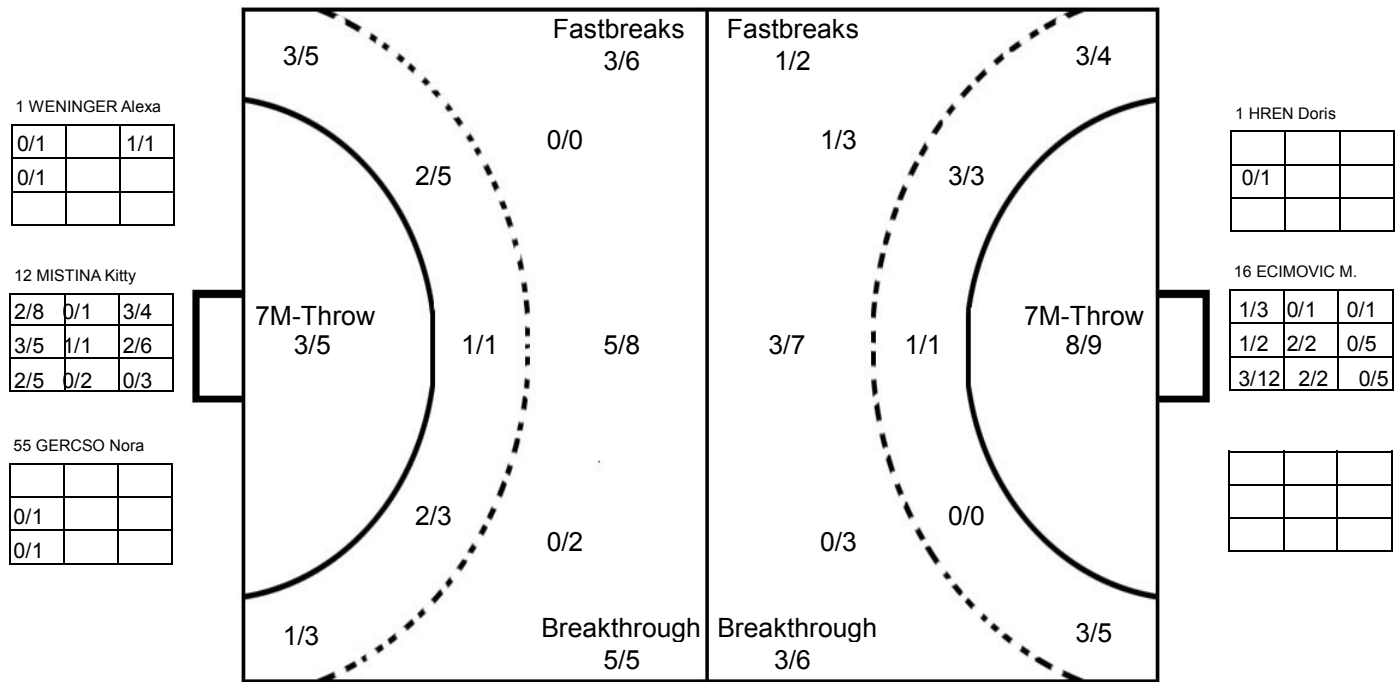

Russia
2016
IHF Women's Junior (U20)
World Championship

PHMS Pictorial Handball Match Statistics

IHF Official System

2016 IHF WOMEN'S JUNIOR (U20) WORLD CHAMPIONSHIP IN RUS

MATCH SHOT REPORT

ROUND 6

MATCH 71

201611071-41-1/1

HUNGARY

1 WENINGER Alexa	5 HAMORI K.	6 PINTER Zsanett	11 FERENCZY F.	12 MISTINA Kitty	14 GERHATH Fanni	21 BOUTI Fruzsina	28 ELO Beatrix
<table border="1"><tr><td></td><td></td><td></td></tr><tr><td></td><td></td><td></td></tr><tr><td></td><td></td><td></td></tr></table>	<table border="1"><tr><td></td><td></td><td></td></tr><tr><td>1</td><td></td><td>1</td></tr><tr><td>3</td><td></td><td></td></tr></table>	<table border="1"><tr><td></td><td></td><td></td></tr><tr><td></td><td></td><td>1</td></tr><tr><td></td><td></td><td>1</td></tr></table>	<table border="1"><tr><td></td><td></td><td></td></tr><tr><td></td><td></td><td>1</td></tr><tr><td></td><td></td><td></td></tr></table>	<table border="1"><tr><td></td><td></td><td></td></tr><tr><td></td><td></td><td></td></tr><tr><td></td><td></td><td></td></tr></table>	<table border="1"><tr><td></td><td></td><td></td></tr><tr><td></td><td></td><td></td></tr><tr><td></td><td></td><td></td></tr></table>	<table border="1"><tr><td></td><td></td><td></td></tr><tr><td></td><td></td><td>1</td></tr><tr><td>1</td><td></td><td>1</td></tr></table>	<table border="1"><tr><td></td><td></td><td></td></tr><tr><td></td><td></td><td></td></tr><tr><td></td><td></td><td></td></tr></table>
Post - 0 Miss - 0 Block - 0	Post - 0 Miss - 0 Block - 1	Post - 1 Miss - 0 Block - 0	Post - 0 Miss - 0 Block - 0	Post - 0 Miss - 0 Block - 0	Post - 0 Miss - 0 Block - 0	Post - 0 Miss - 0 Block - 0	Post - 0 Miss - 0 Block - 0
40 MONORI Orsolya	48 FALUVEGI D.	55 GERCSON Nora	57 PUHALAK S.	61 SZABO Laura	77 GINDELI Panna	96 TOTH Gabriella	99 KATONA Flora
<table border="1"><tr><td>1</td><td></td><td></td></tr><tr><td></td><td></td><td>2</td></tr><tr><td>1</td><td></td><td>1</td></tr></table>	<table border="1"><tr><td></td><td>1</td><td>1</td></tr><tr><td></td><td></td><td></td></tr><tr><td></td><td></td><td></td></tr></table>	<table border="1"><tr><td></td><td></td><td></td></tr><tr><td></td><td></td><td></td></tr><tr><td></td><td></td><td></td></tr></table>	<table border="1"><tr><td></td><td></td><td></td></tr><tr><td></td><td></td><td></td></tr><tr><td></td><td></td><td></td></tr></table>	<table border="1"><tr><td></td><td></td><td></td></tr><tr><td></td><td></td><td></td></tr><tr><td></td><td></td><td></td></tr></table>	<table border="1"><tr><td></td><td></td><td></td></tr><tr><td></td><td></td><td></td></tr><tr><td></td><td></td><td></td></tr></table>	<table border="1"><tr><td></td><td></td><td></td></tr><tr><td>1</td><td></td><td></td></tr><tr><td>4</td><td></td><td>1</td></tr></table>	<table border="1"><tr><td></td><td></td><td></td></tr><tr><td>1</td><td></td><td></td></tr><tr><td></td><td></td><td></td></tr></table>
Post - 0 Miss - 1 Block - 1	Post - 2 Miss - 0 Block - 0	Post - 0 Miss - 0 Block - 0	Post - 0 Miss - 1 Block - 0	Post - 1 Miss - 0 Block - 0	Post - 0 Miss - 0 Block - 0	Post - 0 Miss - 1 Block - 0	Post - 0 Miss - 0 Block - 0

CROATIA

1 HREN Doris	2 ZADRAVEC N.	3 POSAVEC Paula	4 POSAVEC Stella	5 KRESIC Ivana	6 SENVALD Sara	8 CALUSIC B.	11 KALAUS Dora
<table border="1"><tr><td></td><td></td><td></td></tr><tr><td></td><td></td><td></td></tr><tr><td></td><td></td><td></td></tr></table>	<table border="1"><tr><td></td><td></td><td></td></tr><tr><td>1</td><td></td><td></td></tr><tr><td>2</td><td></td><td></td></tr></table>	<table border="1"><tr><td></td><td></td><td>1</td></tr><tr><td></td><td></td><td>1</td></tr><tr><td></td><td>1</td><td>1</td></tr></table>	<table border="1"><tr><td>5</td><td></td><td></td></tr><tr><td>3</td><td></td><td></td></tr><tr><td>2</td><td></td><td>1</td></tr></table>	<table border="1"><tr><td></td><td></td><td></td></tr><tr><td></td><td></td><td></td></tr><tr><td></td><td></td><td></td></tr></table>	<table border="1"><tr><td></td><td></td><td></td></tr><tr><td>1</td><td></td><td></td></tr><tr><td></td><td></td><td>2</td></tr></table>	<table border="1"><tr><td></td><td></td><td></td></tr><tr><td></td><td></td><td></td></tr><tr><td></td><td></td><td></td></tr></table>	<table border="1"><tr><td></td><td></td><td></td></tr><tr><td></td><td></td><td></td></tr><tr><td></td><td></td><td>1</td></tr></table>
Post - 0 Miss - 0 Block - 0	Post - 1 Miss - 1 Block - 0	Post - 0 Miss - 0 Block - 0	Post - 0 Miss - 0 Block - 0	Post - 0 Miss - 0 Block - 0	Post - 0 Miss - 0 Block - 0	Post - 0 Miss - 0 Block - 0	Post - 0 Miss - 1 Block - 0
14 KALAUS Larissa	16 ECIMOVIC M.	17 PRKACIN Kristina	19 BEBEK Josipa	20 BABIC Ana marija	21 LJUBICIC Marija	25 PAVKOVIC Andrea	35 BORAS Anamarija
<table border="1"><tr><td></td><td></td><td></td></tr><tr><td></td><td></td><td></td></tr><tr><td></td><td></td><td></td></tr></table>	<table border="1"><tr><td></td><td></td><td></td></tr><tr><td></td><td></td><td></td></tr><tr><td></td><td></td><td></td></tr></table>	<table border="1"><tr><td></td><td></td><td></td></tr><tr><td></td><td></td><td></td></tr><tr><td></td><td></td><td></td></tr></table>	<table border="1"><tr><td></td><td></td><td></td></tr><tr><td></td><td></td><td></td></tr><tr><td></td><td></td><td></td></tr></table>	<table border="1"><tr><td></td><td></td><td></td></tr><tr><td></td><td></td><td></td></tr><tr><td></td><td></td><td></td></tr></table>	<table border="1"><tr><td></td><td></td><td></td></tr><tr><td>1</td><td>1</td><td></td></tr><tr><td></td><td></td><td>1</td></tr></table>	<table border="1"><tr><td></td><td></td><td></td></tr><tr><td></td><td></td><td></td></tr><tr><td></td><td></td><td></td></tr></table>	<table border="1"><tr><td></td><td></td><td></td></tr><tr><td></td><td></td><td></td></tr><tr><td></td><td></td><td></td></tr></table>
Post - 0 Miss - 0 Block - 0	Post - 0 Miss - 0 Block - 0	Post - 0 Miss - 0 Block - 0	Post - 0 Miss - 0 Block - 0	Post - 0 Miss - 0 Block - 0	Post - 0 Miss - 0 Block - 0	Post - 0 Miss - 0 Block - 0	Post - 0 Miss - 0 Block - 0