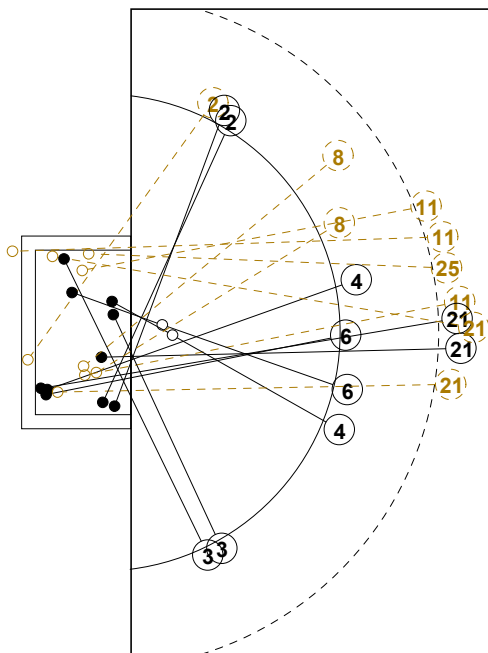

2016 IHF WOMEN'S JUNIOR (U20) WORLD CHAMPIONSHIP IN RUS PICTORIAL MATCH STATISTICS

ROUND 6

MATCH 71

201611071-21-1/1

1st Half
13 : 13

2nd Half
25 : 26

2016 IHF WOMEN'S JUNIOR (U20) WORLD CHAMPIONSHIP IN RUS

COURT PLAYER: GOALS/SHOTS

GOALKEEPER: SAVED/SHOTS

TEAM TOTALS	GOALS	SAVED	MISSED	POST	BLOCKED	TOTAL	RATE(%)
Field Shot	5	2	1		2	10	50.0%
Line Shot	5	3		1		9	55.6%
Wing Shot	4	2		2		8	50.0%
Fastbreak	3	2	1			6	50.0%
Breakthrough	5					5	100.0%
Free Throw							0.0%
7M-Throw	3		1	1		5	60.0%