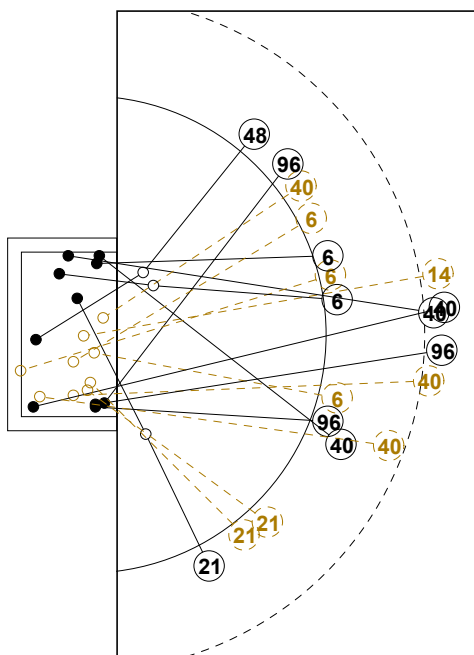

2016 IHF WOMEN'S JUNIOR (U20) WORLD CHAMPIONSHIP IN RUS PICTORIAL MATCH STATISTICS

ROUND 6

MATCH 71

201611071-21-1/1

1st Half
13 : 13

2nd Half
25 : 26

2016 IHF WOMEN'S JUNIOR (U20) WORLD CHAMPIONSHIP IN RUS

COURT PLAYER: GOALS/SHOTS

GOALKEEPER: SAVED/SHOTS

TEAM TOTALS	GOALS	SAVED	MISSED	POST	BLOCKED	TOTAL	RATE(%)
Field Shot	5	2	1		2	10	50.0%
Line Shot	5	3		1		9	55.6%
Wing Shot	4	2		2		8	50.0%
Fastbreak	3	2	1			6	50.0%
Breakthrough	5					5	100.0%
Free Throw							0.0%
7M-Throw	3		1	1		5	60.0%