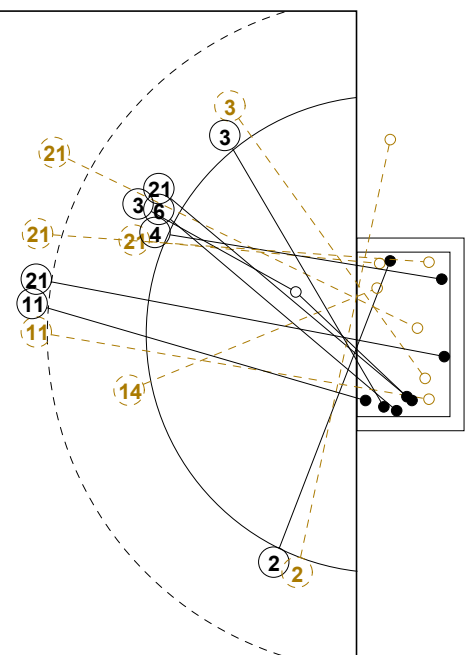

2016 IHF WOMEN'S JUNIOR (U20) WORLD CHAMPIONSHIP IN RUS PICTORIAL MATCH STATISTICS

ROUND 6

MATCH 71

201611071-21-1/1

1st Half
13 : 13

2nd Half
25 : 26

2016 IHF WOMEN'S JUNIOR (U20) WORLD CHAMPIONSHIP IN RUS

COURT PLAYER: GOALS/SHOTS

GOALKEEPER: SAVED/SHOTS

TEAM TOTALS	GOALS	SAVED	MISSED	POST	BLOCKED	TOTAL	RATE(%)
Field Shot	5	2	1		2	10	50.0%
Line Shot	5	3		1		9	55.6%
Wing Shot	4	2		2		8	50.0%
Fastbreak	3	2	1			6	50.0%
Breakthrough	5					5	100.0%
Free Throw							0.0%
7M-Throw	3		1	1		5	60.0%