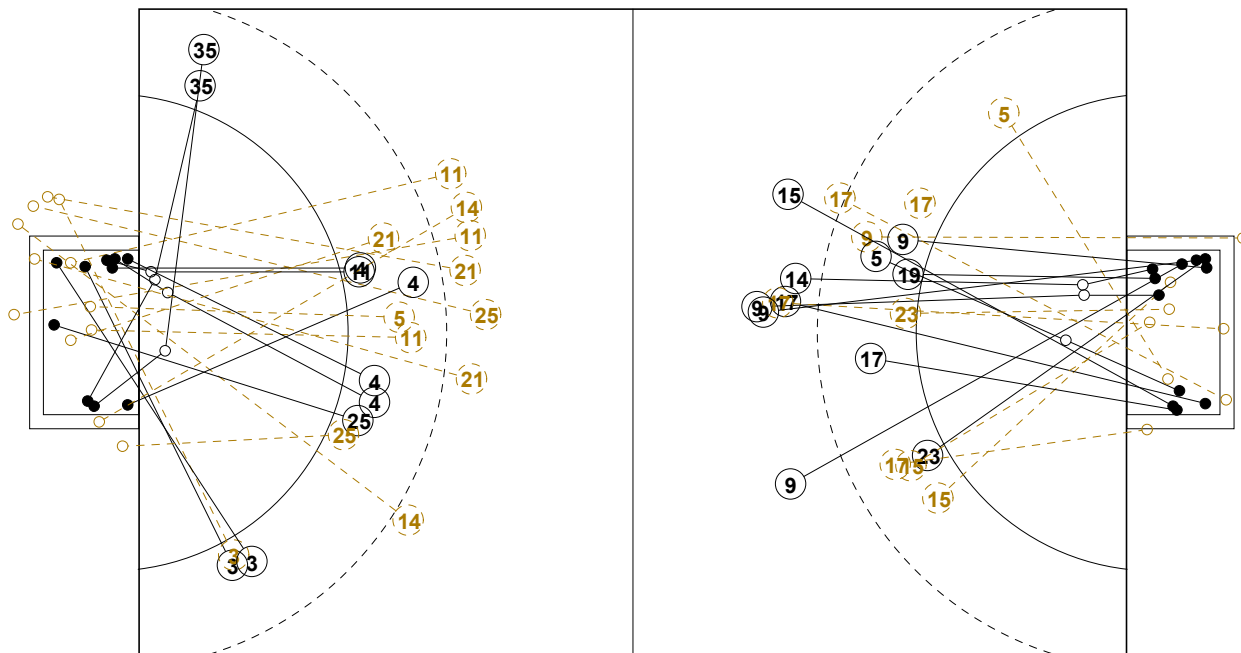

2016 IHF WOMEN'S JUNIOR (U20) WORLD CHAMPIONSHIP IN RUS PICTORIAL MATCH STATISTICS

ROUND 1

MATCH 6

201611006-21-1/1

1st Half
12 : 14

2nd Half
23 : 24

2016 IHF WOMEN'S JUNIOR (U20) WORLD CHAMPIONSHIP IN RUS

INDV/TEAM MATCH STATISTICS

OFFICIAL
HANDBALL
Women's Junior

PRELIMINARY
ROUND 1

GROUP B
MATCH 6

201611006-14-1/2
Dinamo Hall
03/07/2016 12:00

No.	Name	Field Shot	Line Shot	Wing Shot	Fast Brk.	Brk. Thr.	Free Thr.	7m Thr.	Total	Rate %	ASST.	ERR.	WAR.	2'	D+DR	TIME
CROATIA(CRO)																
<i>(COURT PLAYER)</i>																
1	HREN Doris									0.0%		1				00:14:14
2	ZADRAVEC N.							1/1	1/1	100%						00:04:27
3	POSAVEC Paula			4/5	1/1	1/1		4/5	10/12	83.3%		1	1			00:58:24
4	POSAVEC Stella	1/1	1/1		1/1	1/2		1/2	5/7	71.4%	2	1				00:55:39
5	KRESIC Ivana				0/1				0/1	0.0%				1		00:18:59
6	SEINVALD Sara									0.0%		3				00:38:27
8	CALUSIC B.									0.0%		2				00:13:35
11	KALOUS Dora	1/4	3/5				1/1		5/10	50.0%				1		00:31:11
14	KALOUS Larissa	0/2							0/2	0.0%		1	1	1		00:27:55
16	ECIMOVIC M.									0.0%						00:45:46
17	PRKACIN Kristina									0.0%						00:00:00
19	BEBEK Josipa									0.0%						00:00:00
20	BABIC Ana marija									0.0%						00:00:00
21	LJUBICIC Marija	0/1	0/1				0/1		0/3	0.0%				1		00:10:00
25	PAVKOVIC Andrea	0/3	0/1			1/1			1/5	20.0%	2	1	1	1		00:38:37
35	BORAS Anamarija			2/2					2/2	100%						00:55:06
Total		2/11	4/8	6/7	2/3	3/4	1/2	6/8	24/43	55.8%	4	10	3	5		
<i>(GOALKEEPER)</i>																
1	HREN Doris	0/3	1/1	1/1	1/1	0/1			3/7	42.9%		1				00:14:14
16	ECIMOVIC M.	2/7	2/5	1/2	1/4	0/1		0/6	6/25	24.0%						00:45:46
Total		2/10	3/6	2/3	2/5	0/2		0/6	9/32	28.1%		1				

COURT PLAYER: GOALS/SHOTS

GOALKEEPER: SAVED/SHOTS

TEAM TOTALS	GOALS	SAVED	MISSED	POST	BLOCKED	TOTAL	RATE(%)
Field Shot	2	1	4	2	2	11	18.2%
Line Shot	4	3	1			8	50.0%
Wing Shot	6		1			7	85.7%
Fastbreak	2	1				3	66.7%
Breakthrough	3	1				4	75.0%
Free Throw	1			1		2	50.0%
7M-Throw	6	1		1		8	75.0%