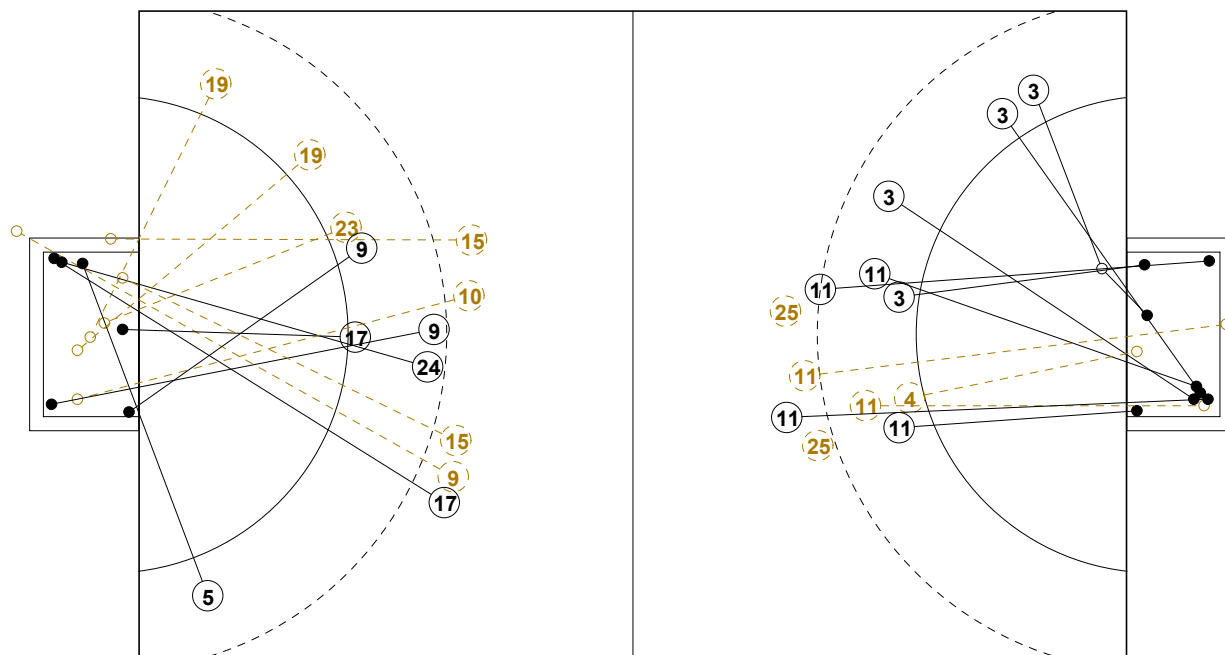

2016 IHF WOMEN'S JUNIOR (U20) WORLD CHAMPIONSHIP IN RUS PICTORIAL MATCH STATISTICS

ROUND 1

MATCH 6

201611006-21-1/1

1st Half
12 : 14

2nd Half
23 : 24

2016 IHF WOMEN'S JUNIOR (U20) WORLD CHAMPIONSHIP IN RUS

INDV/TEAM MATCH STATISTICS