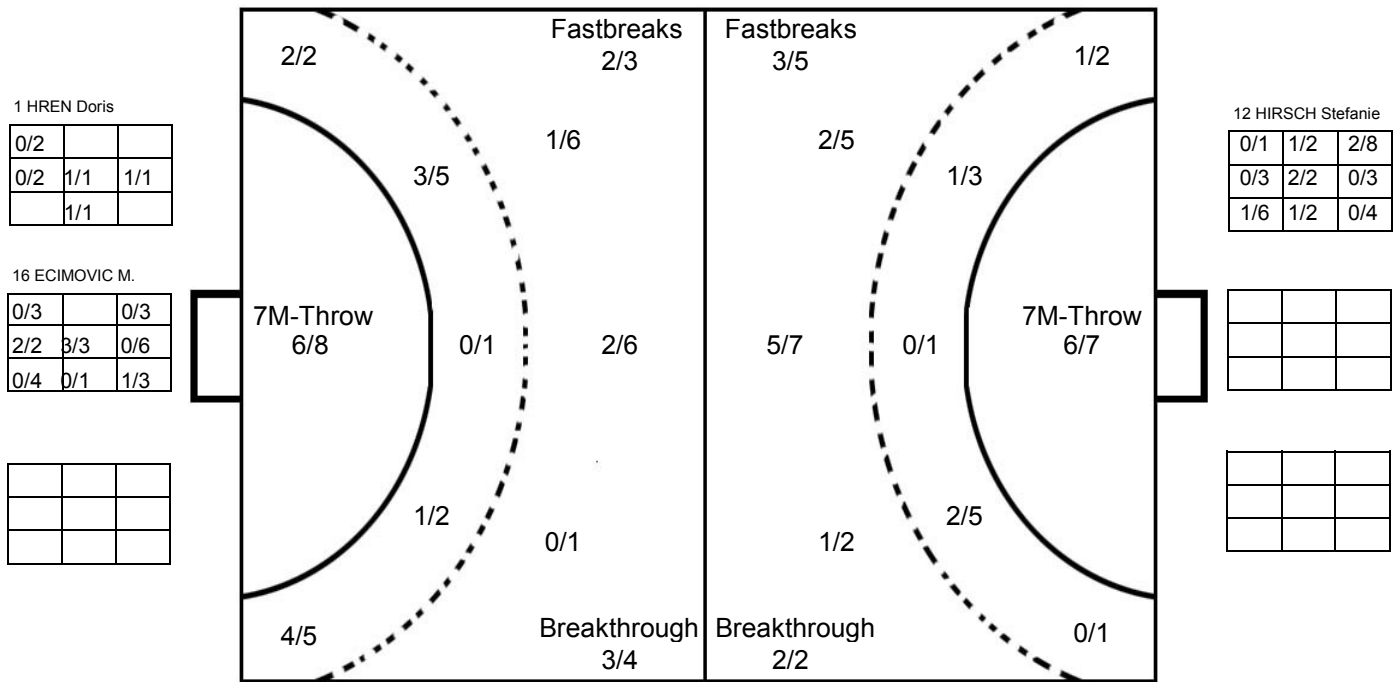

COURT PLAYER: GOALS/SHOTS

GOALKEEPER: SAVED/SHOTS

TEAM TOTALS	GOALS	SAVED	MISSED	POST	BLOCKED	TOTAL	RATE(%)
Field Shot	8	2	1	2		13	61.5%
Line Shot	3	3	1	1	1	9	33.3%
Wing Shot	1	2				3	33.3%
Fastbreak	3	2				5	60.0%
Breakthrough	2					2	100.0%
Free Throw				1		1	0.0%
7M-Throw	6			1		7	85.7%

2016 IHF WOMEN'S JUNIOR (U20) WORLD CHAMPIONSHIP IN RUS

MATCH SHOT REPORT

ROUND 1

MATCH 6

201611006-41-1/1

CROATIA

Table with 16 columns representing players: 1 HREN Doris, 2 ZADRAVEC N., 3 POSAVEC Paula, 4 POSAVEC Stella, 5 KRESIC Ivana, 6 SENVALD Sara, 8 CALUSIC B., 11 KALAUS Dora, 14 KALAUS Larissa, 16 ECIMOVIC M., 17 PRKACIN Kristina, 19 BEBEK Josipa, 20 BABIC Ana marija, 21 LJUBICIC Marija, 25 PAVKOVIC Andrea, 35 BORAS Anamarija. Each column contains a 3x3 grid for shot statistics and a line below for Post - Miss - Block counts.