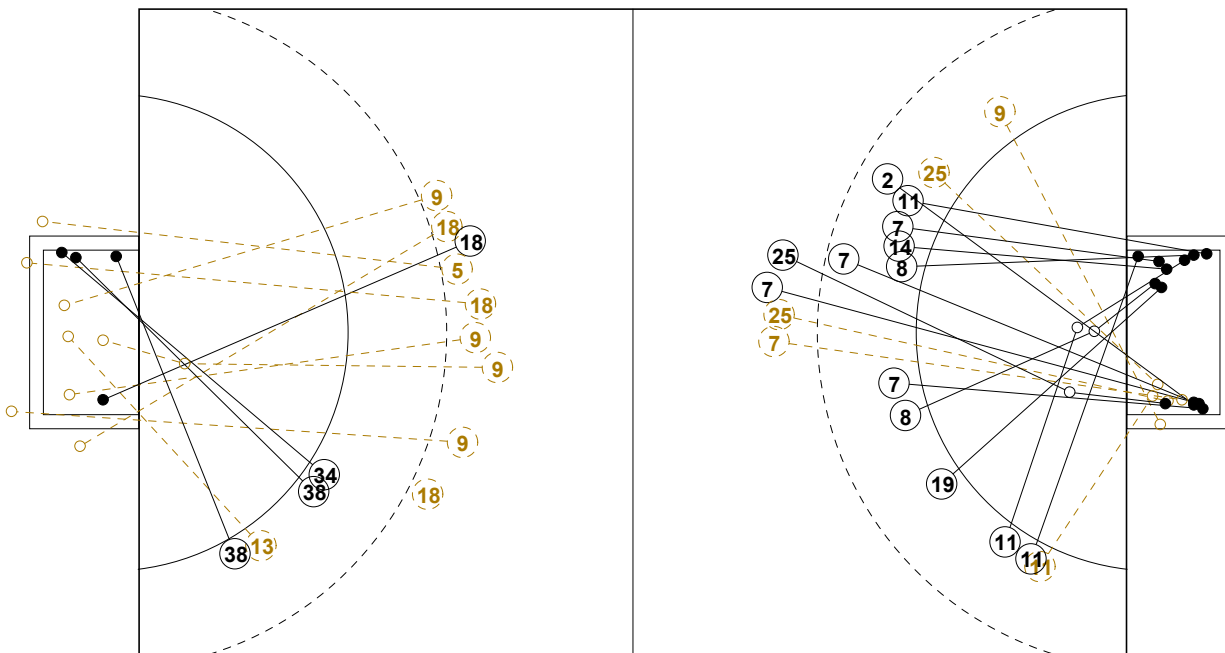

# 2016 IHF WOMEN'S JUNIOR (U20) WORLD CHAMPIONSHIP IN RUS PICTORIAL MATCH STATISTICS

ROUND 6

MATCH 69

201611069-21-1/1

1st Half  
5 : 14

2nd Half  
29 : 13

(4)