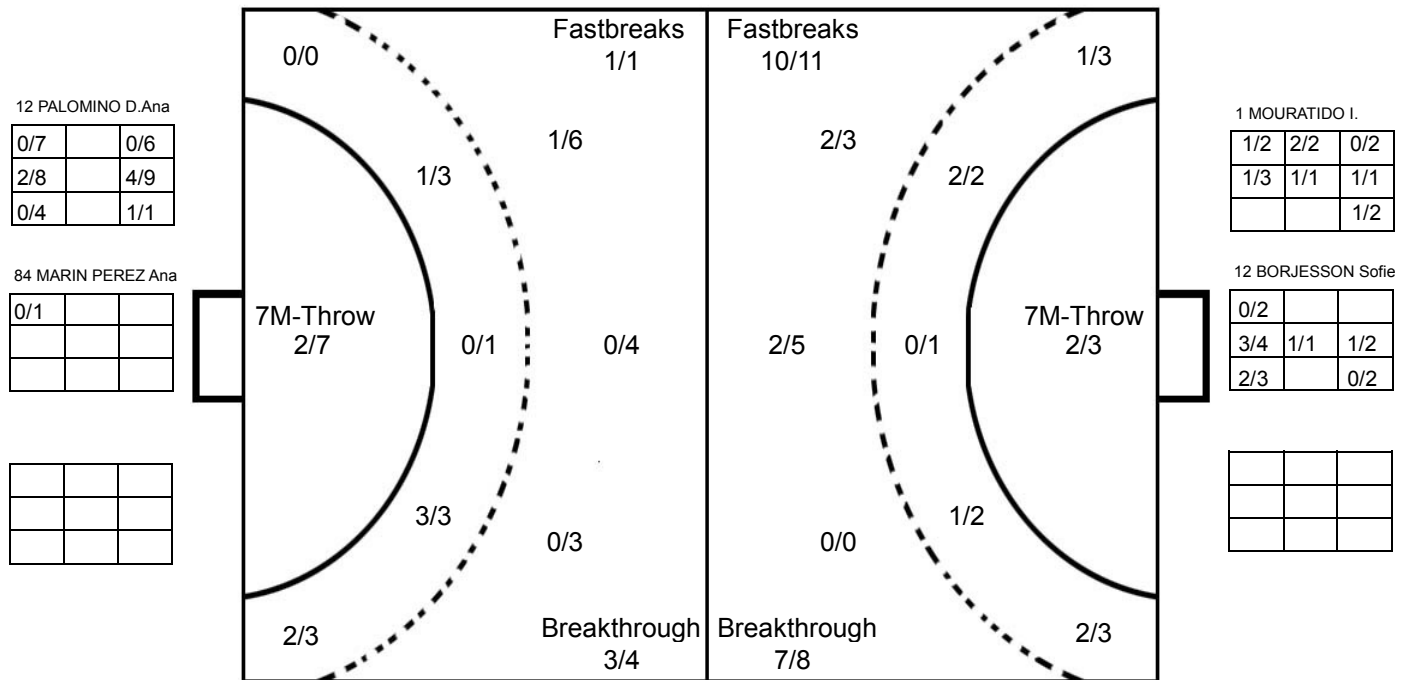

**Russia
2016**
IHF Women's Junior (U20)
World Championship

PHMS Pictorial Handball Match Statistics

IHF Official System

2016 IHF WOMEN'S JUNIOR (U20) WORLD CHAMPIONSHIP IN RUS

MATCH SHOT REPORT

ROUND 6

MATCH 69

201611069-41-1/1

SPAIN

1 AALLA R.Maddi	2 DE ANDRES C.N.	5 VILORIA P.Aida	9 MARTINEZ C.N.	12 PALOMINO D.Ana	13 HERNANDEZ S.L.	18 PRIETO O.Maria	25 ROJAS R.Anna
<table border="1"><tr><td></td><td></td><td></td></tr><tr><td></td><td></td><td></td></tr><tr><td></td><td></td><td></td></tr></table>	<table border="1"><tr><td></td><td></td><td></td></tr><tr><td></td><td></td><td></td></tr><tr><td></td><td></td><td></td></tr></table>	<table border="1"><tr><td></td><td></td><td></td></tr><tr><td></td><td></td><td></td></tr><tr><td></td><td></td><td></td></tr></table>	<table border="1"><tr><td></td><td></td><td></td></tr><tr><td></td><td></td><td></td></tr><tr><td></td><td></td><td></td></tr></table>	<table border="1"><tr><td></td><td></td><td></td></tr><tr><td></td><td></td><td></td></tr><tr><td></td><td></td><td></td></tr></table>	<table border="1"><tr><td></td><td></td><td>1</td></tr><tr><td></td><td></td><td></td></tr><tr><td></td><td></td><td></td></tr></table>	<table border="1"><tr><td></td><td>1</td><td></td></tr><tr><td></td><td></td><td></td></tr><tr><td></td><td></td><td></td></tr></table>	<table border="1"><tr><td></td><td></td><td></td></tr><tr><td></td><td></td><td></td></tr><tr><td></td><td></td><td></td></tr></table>
Post - 0 Miss - 0 Block - 0	Post - 0 Miss - 0 Block - 0	Post - 1 Miss - 1 Block - 0	Post - 0 Miss - 1 Block - 0	Post - 0 Miss - 0 Block - 0	Post - 0 Miss - 0 Block - 0	Post - 0 Miss - 3 Block - 1	Post - 0 Miss - 0 Block - 0
26 ARTOLA A.Ane	30 KORTABERRIA B.N.	34 TORRAS PARERA	35 ECHEVERRIA M.M.	38 LIZARBE BOM E.	39 ENCINA ALVAREZ A	84 MARIN PEREZ Ana	97 GASSAMA C.K.
<table border="1"><tr><td></td><td></td><td></td></tr><tr><td></td><td></td><td></td></tr><tr><td></td><td></td><td></td></tr></table>	<table border="1"><tr><td>1</td><td></td><td></td></tr><tr><td></td><td></td><td></td></tr><tr><td></td><td></td><td></td></tr></table>	<table border="1"><tr><td>1</td><td></td><td>1</td></tr><tr><td>1</td><td></td><td></td></tr><tr><td></td><td></td><td></td></tr></table>	<table border="1"><tr><td>1</td><td></td><td></td></tr><tr><td>1</td><td></td><td></td></tr><tr><td></td><td></td><td></td></tr></table>	<table border="1"><tr><td></td><td></td><td>1</td></tr><tr><td></td><td></td><td></td></tr><tr><td></td><td></td><td></td></tr></table>	<table border="1"><tr><td></td><td></td><td></td></tr><tr><td></td><td></td><td></td></tr><tr><td></td><td></td><td></td></tr></table>	<table border="1"><tr><td></td><td></td><td></td></tr><tr><td></td><td></td><td></td></tr><tr><td></td><td></td><td></td></tr></table>	<table border="1"><tr><td></td><td></td><td>1</td></tr><tr><td></td><td></td><td>1</td></tr><tr><td></td><td></td><td></td></tr></table>
Post - 0 Miss - 0 Block - 0	Post - 0 Miss - 0 Block - 0	Post - 0 Miss - 1 Block - 0	Post - 0 Miss - 0 Block - 0	Post - 0 Miss - 0 Block - 0	Post - 0 Miss - 0 Block - 0	Post - 0 Miss - 0 Block - 0	Post - 0 Miss - 0 Block - 0

1 MOURATIDO I.	2 RASK Emma	3 SUNDIN Maria	4 ARIFI Albana	6 OLSSON Tilda	7 BARDIS Julia	8 STRAND Sara	9 MELLEGARD Olivia
<table border="1"><tr><td></td><td></td><td></td></tr><tr><td></td><td></td><td></td></tr><tr><td></td><td></td><td></td></tr></table>	<table border="1"><tr><td></td><td></td><td>1</td></tr><tr><td>1</td><td></td><td></td></tr><tr><td></td><td></td><td></td></tr></table>	<table border="1"><tr><td></td><td></td><td></td></tr><tr><td></td><td></td><td>1</td></tr><tr><td></td><td></td><td></td></tr></table>	<table border="1"><tr><td></td><td></td><td></td></tr><tr><td></td><td></td><td>1</td></tr><tr><td></td><td></td><td></td></tr></table>	<table border="1"><tr><td></td><td></td><td></td></tr><tr><td></td><td></td><td></td></tr><tr><td></td><td></td><td></td></tr></table>	<table border="1"><tr><td></td><td>1</td><td>4</td></tr><tr><td>1</td><td></td><td>1</td></tr><tr><td></td><td></td><td></td></tr></table>	<table border="1"><tr><td></td><td>1</td><td></td></tr><tr><td></td><td></td><td></td></tr><tr><td></td><td></td><td></td></tr></table>	<table border="1"><tr><td></td><td></td><td></td></tr><tr><td>1</td><td></td><td></td></tr><tr><td></td><td></td><td></td></tr></table>
Post - 0 Miss - 0 Block - 0	Post - 0 Miss - 0 Block - 0	Post - 0 Miss - 0 Block - 0	Post - 0 Miss - 1 Block - 0	Post - 0 Miss - 0 Block - 0	Post - 0 Miss - 0 Block - 1	Post - 0 Miss - 0 Block - 0	Post - 1 Miss - 1 Block - 0
10 JOHANSSON E.	11 KALLHAGE Evelina	12 BORJESSON Sofie	13 LINDQVIST Emma	14 HVENFELT Sofia	19 JOHANSSON Anna	20 KRONELL Thess	25 OLOFSSON Sara
<table border="1"><tr><td>1</td><td></td><td>1</td></tr><tr><td></td><td></td><td></td></tr><tr><td></td><td></td><td></td></tr></table>	<table border="1"><tr><td>3</td><td></td><td></td></tr><tr><td>1</td><td></td><td></td></tr><tr><td>1</td><td></td><td></td></tr></table>	<table border="1"><tr><td></td><td></td><td></td></tr><tr><td></td><td></td><td></td></tr><tr><td></td><td></td><td></td></tr></table>	<table border="1"><tr><td>2</td><td></td><td></td></tr><tr><td></td><td></td><td>1</td></tr><tr><td></td><td></td><td></td></tr></table>	<table border="1"><tr><td></td><td></td><td></td></tr><tr><td>1</td><td></td><td></td></tr><tr><td>1</td><td></td><td></td></tr></table>	<table border="1"><tr><td></td><td></td><td></td></tr><tr><td>2</td><td></td><td></td></tr><tr><td></td><td></td><td></td></tr></table>	<table border="1"><tr><td></td><td></td><td></td></tr><tr><td></td><td></td><td></td></tr><tr><td></td><td></td><td></td></tr></table>	<table border="1"><tr><td></td><td></td><td></td></tr><tr><td></td><td></td><td>1</td></tr><tr><td></td><td></td><td></td></tr></table>
Post - 0 Miss - 1 Block - 0	Post - 0 Miss - 0 Block - 0	Post - 0 Miss - 0 Block - 0	Post - 0 Miss - 0 Block - 0	Post - 0 Miss - 0 Block - 0	Post - 0 Miss - 0 Block - 0	Post - 0 Miss - 0 Block - 0	Post - 0 Miss - 0 Block - 0