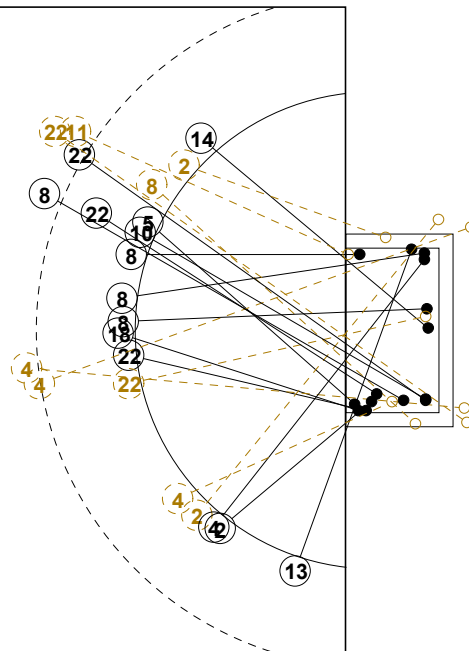

2016 IHF WOMEN'S JUNIOR (U20) WORLD CHAMPIONSHIP IN RUS PICTORIAL MATCH STATISTICS

ROUND 6

MATCH 67

201611067-21-1/1

1st Half
19 : 16

2nd Half
35 : 34

2016 IHF WOMEN'S JUNIOR (U20) WORLD CHAMPIONSHIP IN RUS

INDV/TEAM MATCH STATISTICS

OFFICIAL
HANDBALL
Women's Junior

PRESIDENT CUP
ROUND 6

GROUP X
MATCH 67

201611067-14-1/2
Dinamo Hall
11/07/2016 09:30

No.	Name	Field Shot	Line Shot	Wing Shot	Fast Brk.	Brk. Thr.	Free Thr.	7m Thr.	Total	Rate %	ASST.	ERR.	WAR.	2'	D+DR	TIME
KAZAKHSTAN(KAZ)																
<i>(COURT PLAYER)</i>																
1	BABICH Galina									0.0%						00:52:28
4	SYZDYKOVA Lunara		1/1	1/2					2/3	66.7%		1				00:59:55
5	BIKBOVA Diana					1/1			1/1	100%		4				00:24:12
7	JUMADILOVA T.	2/3	0/1		1/1	1/1			4/6	66.7%		2	1			00:39:53
8	SITNIKOVA Mariya		0/1						0/1	0.0%				1		00:14:59
9	PUPCHINKOVA M.			0/1					0/1	0.0%				1		00:09:08
10	KAZACHENKO Anna	0/1	0/1						0/2	0.0%	1		1			00:15:24
11	SITNIKOVA V.									0.0%						00:00:00
12	SARSENBAYEVA A.									0.0%						00:07:32
14	ABDIKHAMIT A.		4/6						4/6	66.7%		5		1		00:41:16
15	EBEL Anastassiya									0.0%						00:03:10
17	ABILDA Dana			3/4	1/1	3/3		2/2	9/10	90.0%		4		1		00:52:42
22	USSENOVA Sabina		1/1		1/1	1/1			3/3	100%	1	1		1		00:27:48
44	USMANOVA Y.	3/6	2/3	0/1		5/6		1/1	11/17	64.7%	3	7	1			01:00:00
Total		5/10	8/14	4/8	3/3	11/12		3/3	34/50	68.0%	5	24	3	5		
<i>(GOALKEEPER)</i>																
1	BABICH Galina	1/3	3/6	2/10	0/6	0/9		0/3	6/37	16.2%						00:52:28
12	SARSENBAYEVA A.	0/1			1/2	0/2			1/5	20.0%						00:07:32
Total		1/4	3/6	2/10	1/8	0/11		0/3	7/42	16.7%						