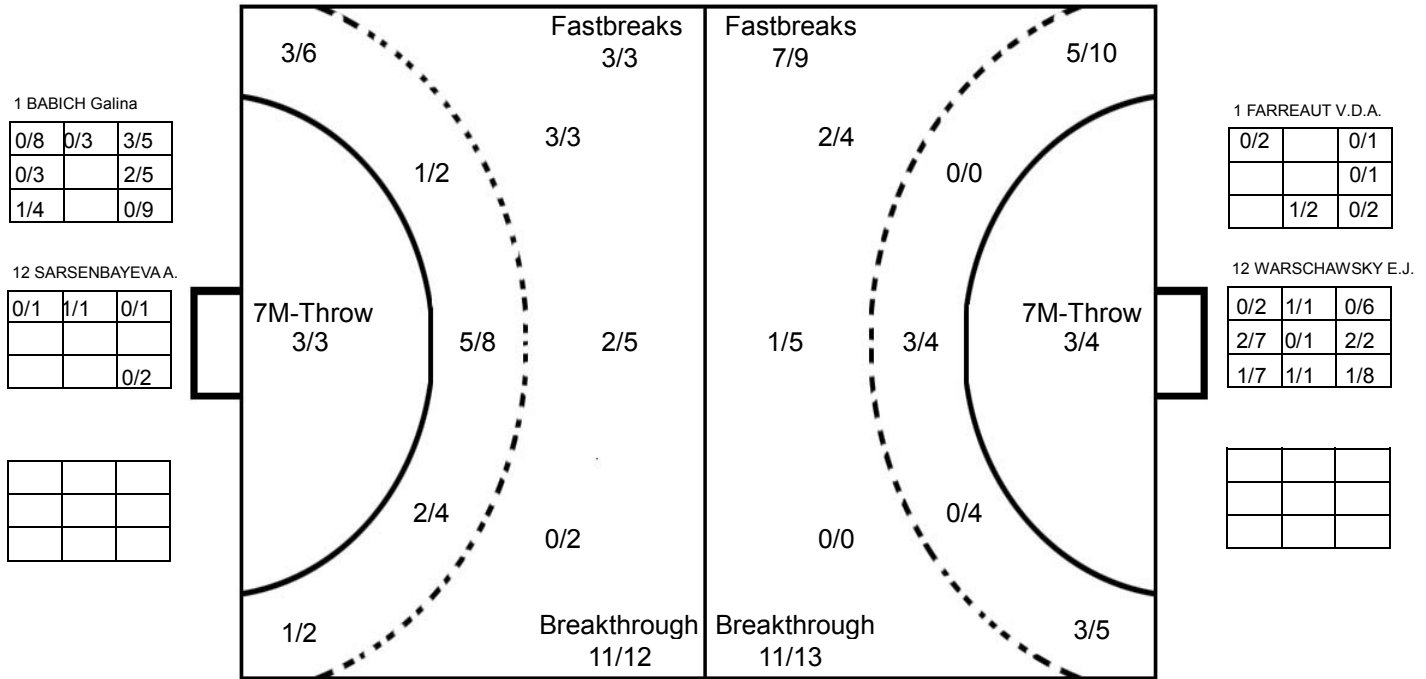

2016 IHF WOMEN'S JUNIOR (U20) WORLD CHAMPIONSHIP IN RUS

MATCH SHOT REPORT

ROUND 6

MATCH 67

201611067-41-1/1

KAZAKHSTAN

Table with 11 columns representing players: 1 BABICH Galina, 4 SYZDYKOVA Lunara, 5 BIKBOVA Diana, 7 JUMADILOVA T., 8 SITNIKOVA Mariya, 9 PUPCHINKOVA M., 10 KAZACHENKO, 11 SITNIKOVA V., 12 SARSENBAYEVA A., 14 ABDIKHAMIT A., 15 EBEL Anastassiya, 17 ABILDA Dana, 22 USSENOVA Sabina, 44 USMANOVA Y. Each player has a 3x3 grid for shot statistics and a line for Post - Miss - Block.

CHILE

Table with 11 columns representing players: 1 FARREAUT V.D.A., 2 GOMEZ C.Rocio, 4 MINO L.Daniela, 5 ARANCIBIA S.J.B., 7 QUEZADA V.Paula, 8 ZAVALA R.F.E., 10 SAN MARTIN S.M., 11 FRANCO B.Isidora, 12 WARSCHAWSKY, 13 GRANT C.Lucia, 14 MORENO C.C.F., 15 ELIZONDO I.C.B., 18 CORREA V.Maria, 21 CASTRO R.C., 22 ALVAREZ G.Maura, 25 PEREZ G.V. Each player has a 3x3 grid for shot statistics and a line for Post - Miss - Block.