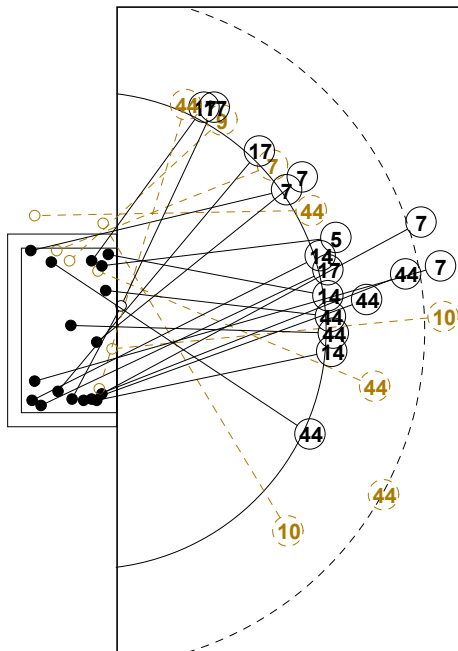

2016 IHF WOMEN'S JUNIOR (U20) WORLD CHAMPIONSHIP IN RUS PICTORIAL MATCH STATISTICS

ROUND 6

MATCH 67

201611067-21-1/1

1st Half
19 : 16

2nd Half
35 : 34

2016 IHF WOMEN'S JUNIOR (U20) WORLD CHAMPIONSHIP IN RUS

INDV/TEAM MATCH STATISTICS

OFFICIAL
HANDBALL
Women's Junior

PRESIDENT CUP
ROUND 6

GROUP X
MATCH 67

201611067-14-1/2
Dinamo Hall
11/07/2016 09:30

No.	Name	Field Shot	Line Shot	Wing Shot	Fast Brk.	Brk. Thr.	Free Thr.	7m Thr.	Total	Rate %	ASST.	ERR.	WAR.	2'	D+DR	TIME
KAZAKHSTAN(KAZ)																
<i>(COURT PLAYER)</i>																
1	BABICH Galina									0.0%						00:52:28
4	SYZDYKOVA Lunara		1/1	1/2					2/3	66.7%		1				00:59:55
5	BIKBOVA Diana					1/1			1/1	100%		4				00:24:12
7	JUMADILOVA T.	2/3	0/1		1/1	1/1			4/6	66.7%		2	1			00:39:53
8	SITNIKOVA Mariya		0/1						0/1	0.0%				1		00:14:59
9	PUPCHINKOVA M.			0/1					0/1	0.0%				1		00:09:08
10	KAZACHENKO Anna	0/1	0/1						0/2	0.0%	1		1			00:15:24
11	SITNIKOVA V.									0.0%						00:00:00
12	SARSENBAYEVA A.									0.0%						00:07:32
14	ABDIKHAMIT A.		4/6						4/6	66.7%		5		1		00:41:16
15	EBEL Anastassiya									0.0%						00:03:10
17	ABILDA Dana			3/4	1/1	3/3		2/2	9/10	90.0%		4		1		00:52:42
22	USSENOVA Sabina		1/1		1/1	1/1			3/3	100%	1	1		1		00:27:48
44	USMANOVA Y.	3/6	2/3	0/1		5/6		1/1	11/17	64.7%	3	7	1			01:00:00
Total		5/10	8/14	4/8	3/3	11/12		3/3	34/50	68.0%	5	24	3	5		
<i>(GOALKEEPER)</i>																
1	BABICH Galina	1/3	3/6	2/10	0/6	0/9		0/3	6/37	16.2%						00:52:28
12	SARSENBAYEVA A.	0/1			1/2	0/2			1/5	20.0%						00:07:32
Total		1/4	3/6	2/10	1/8	0/11		0/3	7/42	16.7%						