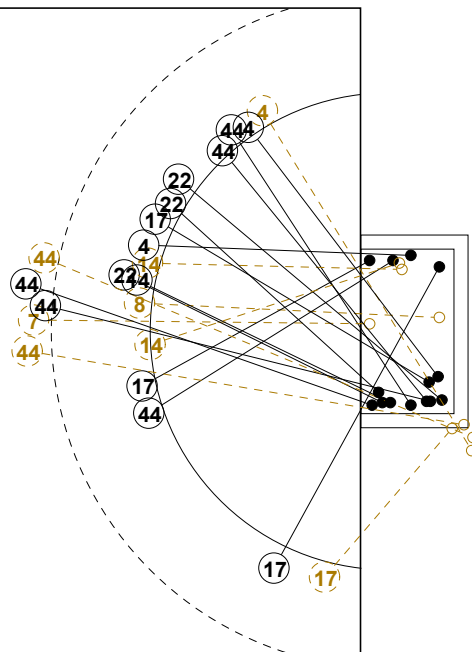

2016 IHF WOMEN'S JUNIOR (U20) WORLD CHAMPIONSHIP IN RUS PICTORIAL MATCH STATISTICS

ROUND 6

MATCH 67

201611067-21-1/1

1st Half
19 : 16

2nd Half
35 : 34

2016 IHF WOMEN'S JUNIOR (U20) WORLD CHAMPIONSHIP IN RUS

INDV/TEAM MATCH STATISTICS

OFFICIAL
HANDBALL
Women's Junior

PRESIDENT CUP
ROUND 6

GROUP X
MATCH 67

201611067-14-1/2
Dinamo Hall
11/07/2016 09:30

No.	Name	Field Shot	Line Shot	Wing Shot	Fast Brk.	Brk. Thr.	Free Thr.	7m Thr.	Total	Rate %	ASST.	ERR.	WAR.	2'	D+DR	TIME
KAZAKHSTAN(KAZ)																
<i>(COURT PLAYER)</i>																
1	BABICH Galina									0.0%						00:52:28
4	SYZDYKOVA Lunara		1/1	1/2					2/3	66.7%		1				00:59:55
5	BIKBOVA Diana					1/1			1/1	100%		4				00:24:12
7	JUMADILOVA T.	2/3	0/1		1/1	1/1			4/6	66.7%		2	1			00:39:53
8	SITNIKOVA Mariya		0/1						0/1	0.0%				1		00:14:59
9	PUPCHINKOVA M.			0/1					0/1	0.0%				1		00:09:08
10	KAZACHENKO Anna	0/1	0/1						0/2	0.0%	1		1			00:15:24
11	SITNIKOVA V.									0.0%						00:00:00
12	SARSENBAYEVA A.									0.0%						00:07:32
14	ABDIKHAMIT A.		4/6						4/6	66.7%		5		1		00:41:16
15	EBEL Anastassiya									0.0%						00:03:10
17	ABILDA Dana			3/4	1/1	3/3		2/2	9/10	90.0%		4		1		00:52:42
22	USSENOVA Sabina		1/1		1/1	1/1			3/3	100%	1	1		1		00:27:48
44	USMANOVA Y.	3/6	2/3	0/1		5/6		1/1	11/17	64.7%	3	7	1			01:00:00
Total		5/10	8/14	4/8	3/3	11/12		3/3	34/50	68.0%	5	24	3	5		
<i>(GOALKEEPER)</i>																
1	BABICH Galina	1/3	3/6	2/10	0/6	0/9		0/3	6/37	16.2%						00:52:28
12	SARSENBAYEVA A.	0/1			1/2	0/2			1/5	20.0%						00:07:32
Total		1/4	3/6	2/10	1/8	0/11		0/3	7/42	16.7%						