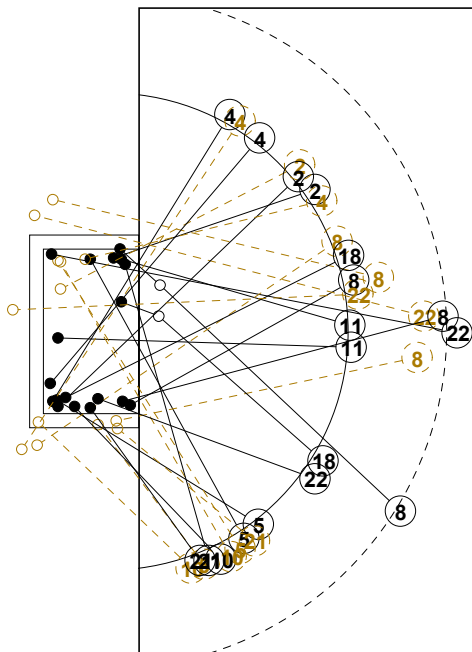

2016 IHF WOMEN'S JUNIOR (U20) WORLD CHAMPIONSHIP IN RUS PICTORIAL MATCH STATISTICS

ROUND 6

MATCH 67

201611067-21-1/1

1st Half
19 : 16

2nd Half
35 : 34

2016 IHF WOMEN'S JUNIOR (U20) WORLD CHAMPIONSHIP IN RUS

INDV/TEAM MATCH STATISTICS

OFFICIAL
HANDBALL
Women's Junior

PRESIDENT CUP
ROUND 6

GROUP X
MATCH 67

201611067-14-1/2
Dinamo Hall
11/07/2016 09:30

No.	Name	Field Shot	Line Shot	Wing Shot	Fast Brk.	Brk. Thr.	Free Thr.	7m Thr.	Total	Rate %	ASST.	ERR.	WAR.	2'	D+DR	TIME
KAZAKHSTAN(KAZ)																
<i>(COURT PLAYER)</i>																
1	BABICH Galina									0.0%						00:52:28
4	SYZDYKOVA Lunara		1/1	1/2					2/3	66.7%		1				00:59:55
5	BIKBOVA Diana					1/1			1/1	100%		4				00:24:12
7	JUMADILOVA T.	2/3	0/1		1/1	1/1			4/6	66.7%		2	1			00:39:53
8	SITNIKOVA Mariya		0/1						0/1	0.0%				1		00:14:59
9	PUPCHINKOVA M.			0/1					0/1	0.0%				1		00:09:08
10	KAZACHENKO Anna	0/1	0/1						0/2	0.0%	1		1			00:15:24
11	SITNIKOVA V.									0.0%						00:00:00
12	SARSENBAYEVA A.									0.0%						00:07:32
14	ABDIKHAMIT A.		4/6						4/6	66.7%		5		1		00:41:16
15	EBEL Anastassiya									0.0%						00:03:10
17	ABILDA Dana			3/4	1/1	3/3		2/2	9/10	90.0%		4		1		00:52:42
22	USSENOVA Sabina		1/1		1/1	1/1			3/3	100%	1	1		1		00:27:48
44	USMANOVA Y.	3/6	2/3	0/1		5/6		1/1	11/17	64.7%	3	7	1			01:00:00
Total		5/10	8/14	4/8	3/3	11/12		3/3	34/50	68.0%	5	24	3	5		
<i>(GOALKEEPER)</i>																
1	BABICH Galina	1/3	3/6	2/10	0/6	0/9		0/3	6/37	16.2%						00:52:28
12	SARSENBAYEVA A.	0/1			1/2	0/2			1/5	20.0%						00:07:32
Total		1/4	3/6	2/10	1/8	0/11		0/3	7/42	16.7%						