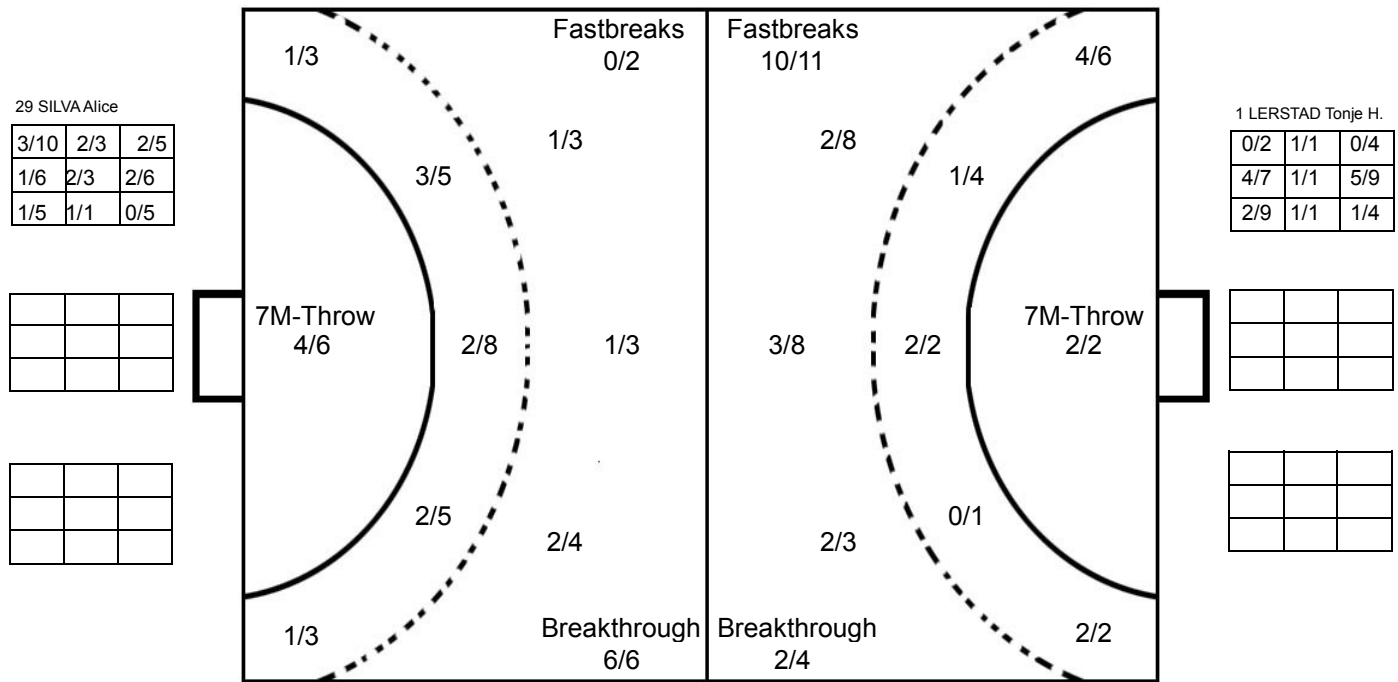

COURT PLAYER: GOALS/SHOTS

GOALKEEPER: SAVED/SHOTS

TEAM TOTALS	GOALS	SAVED	MISSED	POST	BLOCKED	TOTAL	RATE(%)
Field Shot	7	5	4	1	2	19	36.8%
Line Shot	3	4				7	42.9%
Wing Shot	6	2				8	75.0%
Fastbreak	10	1				11	90.9%
Breakthrough	2	2				4	50.0%
Free Throw							0.0%
7M-Throw	2					2	100.0%

2016 IHF WOMEN'S JUNIOR (U20) WORLD CHAMPIONSHIP IN RUS MATCH SHOT REPORT

ROUND 6

MATCH 65

201611065-41-1/1

BRAZIL

Table with 8 columns of player statistics for Brazil, including names like DE PAULA Bruna, MAIA Camila, etc., and their respective goal counts and statistics.

NORWAY

Table with 8 columns of player statistics for Norway, including names like LERSTAD Tonje H., NYGAARD Julie, etc., and their respective goal counts and statistics.