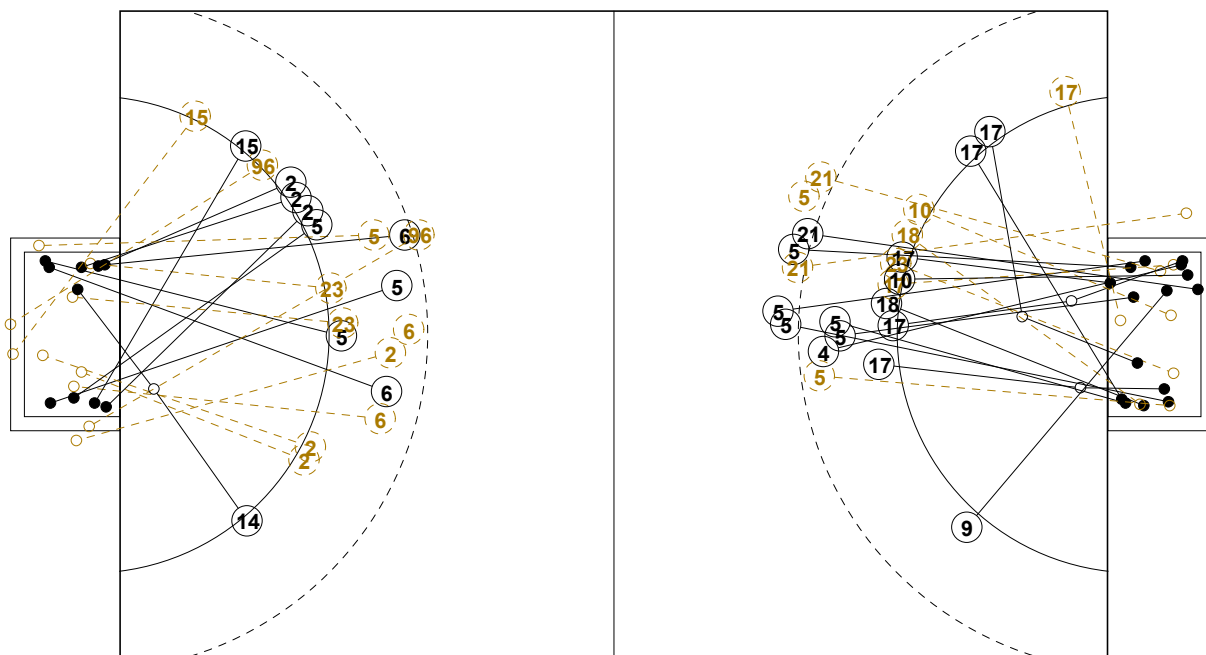

2016 IHF WOMEN'S JUNIOR (U20) WORLD CHAMPIONSHIP IN RUS PICTORIAL MATCH STATISTICS

ROUND 6

MATCH 65

201611065-21-1/1

1st Half
14 : 10

2nd Half
23 : 30

2016 IHF WOMEN'S JUNIOR (U20) WORLD CHAMPIONSHIP IN RUS

INDV/TEAM MATCH STATISTICS

OFFICIAL
HANDBALL
Women's Junior

EIGHTH FINALS
ROUND 6

GROUP X
MATCH 65

201611065-14-1/2
CSKA
11/07/2016 18:30

No.	Name	Field Shot	Line Shot	Wing Shot	Fast Brk.	Brk. Thr.	Free Thr.	7m Thr.	Total	Rate %	ASST.	ERR.	WAR.	2'	D+DR	TIME
BRAZIL(BRA)																
<i>(COURT PLAYER)</i>																
2	DE PAULA Bruna	1/3	2/5		0/1	5/5			8/14	57.1%		6	1	1		00:56:12
3	MAIA Camila									0.0%				1		00:12:42
4	BEDMARSKI Aline									0.0%						00:01:10
5	DE SANTANA D.	1/1	2/3						3/4	75.0%		1				00:19:26
6	FERNANDES M.	2/4	2/4			1/1			5/9	55.6%		4				00:56:23
7	MOUSINHO Cecilia									0.0%						00:00:00
10	DAMASCENA Nicole				0/1			1/1	1/2	50.0%		1				00:20:50
11	DE SOUZA M.				0/1				0/1	0.0%		1				00:38:54
13	CARNEIRO Talita	0/1							0/1	0.0%						00:05:03
14	E SILVA Ana C.				1/1			2/2	3/3	100%						00:18:11
15	BORBA Ana Luiza		1/1	1/2				1/3	3/6	50.0%				1		00:35:54
19	MORAES Gabriela		0/2						0/2	0.0%	1					00:21:13
20	DIAS Maite									0.0%						00:00:00
23	DA SILVA Ligia		0/3	0/1					0/4	0.0%		3	1			00:50:36
29	SILVA Alice									0.0%						01:00:00
96	LIMA Juliana	0/1			0/1				0/2	0.0%		1	1			00:21:10
Total		4/10	7/18	2/6	0/2	6/6		4/6	23/48	47.9%	1	17	3	3		
<i>(GOALKEEPER)</i>																
29	SILVA Alice	5/12	4/7	2/8	1/11	2/4		0/2	14/44	31.8%						01:00:00
<hr/>																
Total		5/12	4/7	2/8	1/11	2/4		0/2	14/44	31.8%						

COURT PLAYER: GOALS/SHOTS

GOALKEEPER: SAVED/SHOTS

TEAM TOTALS	GOALS	SAVED	MISSED	POST	BLOCKED	TOTAL	RATE(%)
Field Shot	4	2	1	2	1	10	40.0%
Line Shot	7	8	2	1		18	38.9%
Wing Shot	2	2	1	1		6	33.3%
Fastbreak		1		1		2	0.0%
Breakthrough	6					6	100.0%
Free Throw							0.0%
7M-Throw	4	2				6	66.7%