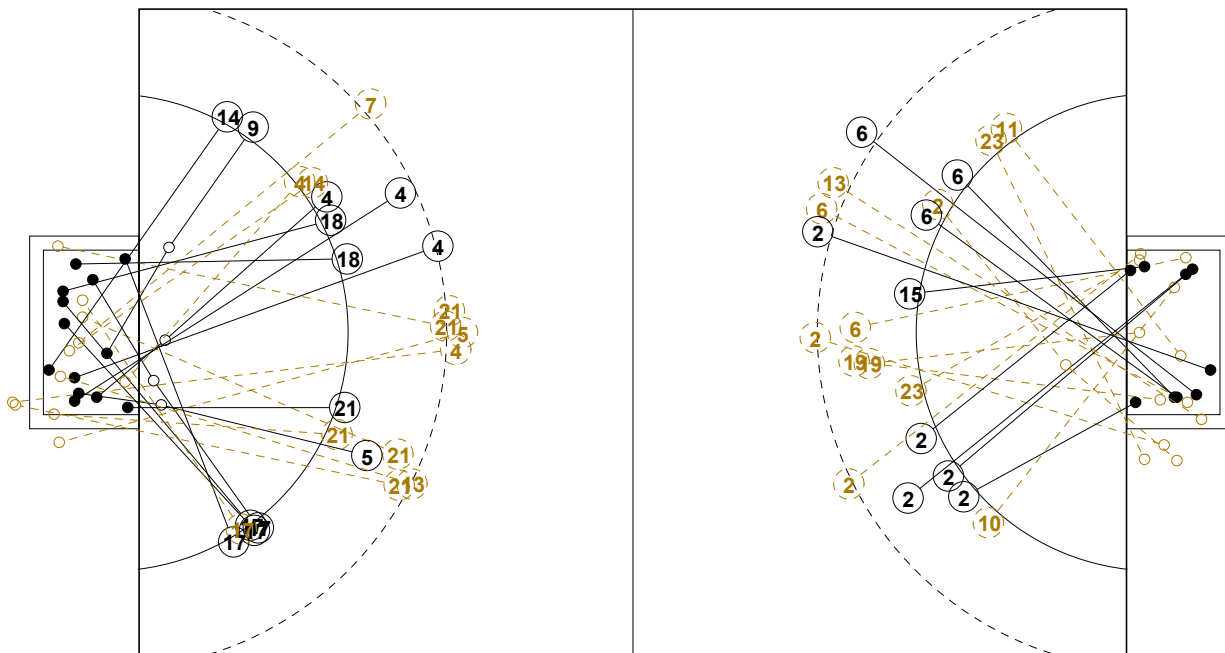

2016 IHF WOMEN'S JUNIOR (U20) WORLD CHAMPIONSHIP IN RUS PICTORIAL MATCH STATISTICS

ROUND 6

MATCH 65

201611065-21-1/1

1st Half
14 : 10

2nd Half
23 : 30

2016 IHF WOMEN'S JUNIOR (U20) WORLD CHAMPIONSHIP IN RUS

INDV/TEAM MATCH STATISTICS

OFFICIAL
HANDBALL
Women's Junior

EIGHTH FINALS
ROUND 6

GROUP X
MATCH 65

201611065-14-1/2
CSKA
11/07/2016 18:30

No.	Name	Field Shot	Line Shot	Wing Shot	Fast Brk.	Brk. Thr.	Free Thr.	7m Thr.	Total	Rate %	ASST.	ERR.	WAR.	2'	D+DR	TIME
BRAZIL(BRA)																
<i>(COURT PLAYER)</i>																
2	DE PAULA Bruna	1/3	2/5		0/1	5/5			8/14	57.1%		6	1	1		00:56:12
3	MAIA Camila									0.0%				1		00:12:42
4	BEDMARSKI Aline									0.0%						00:01:10
5	DE SANTANA D.	1/1	2/3						3/4	75.0%		1				00:19:26
6	FERNANDES M.	2/4	2/4			1/1			5/9	55.6%		4				00:56:23
7	MOUSINHO Cecilia									0.0%						00:00:00
10	DAMASCENA Nicole				0/1			1/1	1/2	50.0%		1				00:20:50
11	DE SOUZA M.				0/1				0/1	0.0%		1				00:38:54
13	CARNEIRO Talita	0/1							0/1	0.0%						00:05:03
14	E SILVA Ana C.				1/1			2/2	3/3	100%						00:18:11
15	BORBA Ana Luiza		1/1	1/2				1/3	3/6	50.0%				1		00:35:54
19	MORAES Gabriela		0/2						0/2	0.0%	1					00:21:13
20	DIAS Maite									0.0%						00:00:00
23	DA SILVA Ligia		0/3	0/1					0/4	0.0%		3	1			00:50:36
29	SILVA Alice									0.0%						01:00:00
96	LIMA Juliana	0/1			0/1				0/2	0.0%		1	1			00:21:10
Total		4/10	7/18	2/6	0/2	6/6		4/6	23/48	47.9%	1	17	3	3		
<i>(GOALKEEPER)</i>																
29	SILVA Alice	5/12	4/7	2/8	1/11	2/4		0/2	14/44	31.8%						01:00:00
<hr/>																
Total		5/12	4/7	2/8	1/11	2/4		0/2	14/44	31.8%						

COURT PLAYER: GOALS/SHOTS

GOALKEEPER: SAVED/SHOTS

TEAM TOTALS	GOALS	SAVED	MISSED	POST	BLOCKED	TOTAL	RATE(%)
Field Shot	4	2	1	2	1	10	40.0%
Line Shot	7	8	2	1		18	38.9%
Wing Shot	2	2	1	1		6	33.3%
Fastbreak		1		1		2	0.0%
Breakthrough	6					6	100.0%
Free Throw							0.0%
7M-Throw	4	2				6	66.7%