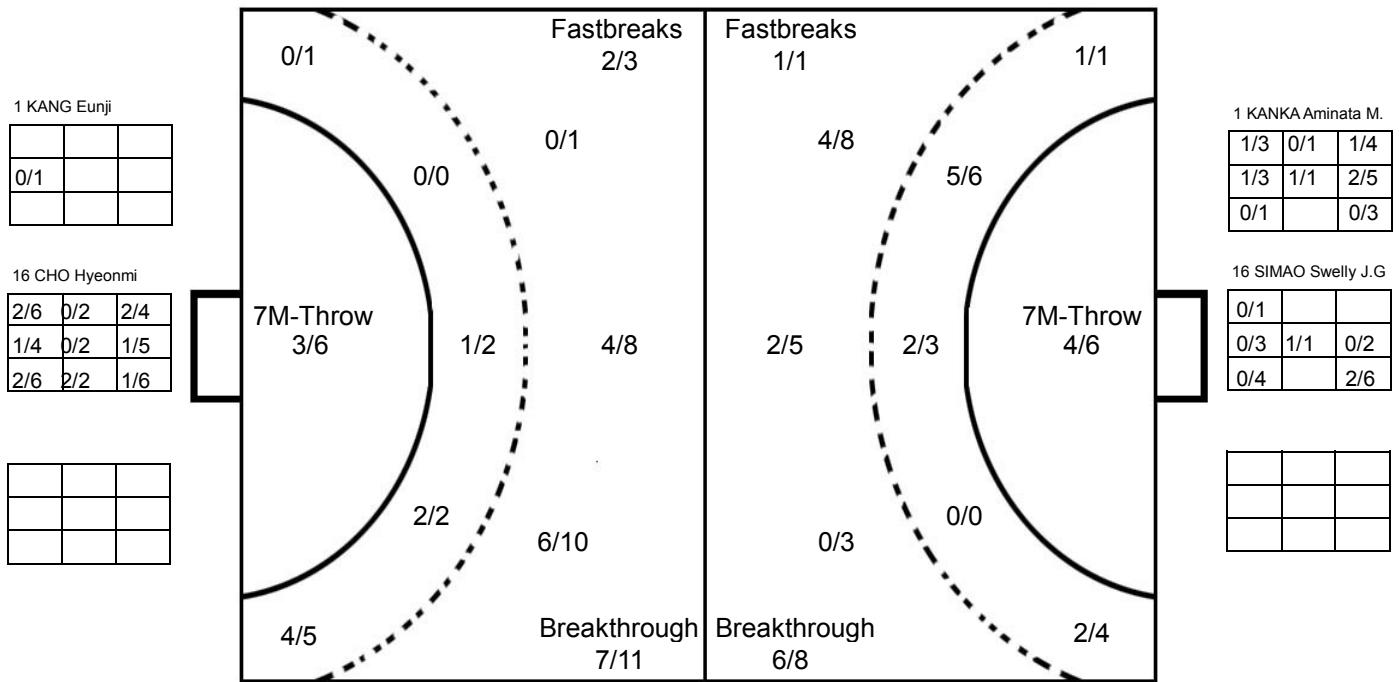

## GOALKEEPER: SAVED/SHOTS

TEAM TOTALS	GOALS	SAVED	MISSED	POST	BLOCKED	TOTAL	RATE(%)
Field Shot	6	7		1	2	16	37.5%
Line Shot	7	2				9	77.8%
Wing Shot	3		2			5	60.0%
Fastbreak	1					1	100.0%
Breakthrough	6	1		1		8	75.0%
Free Throw							0.0%
7M-Throw	4	1		1		6	66.7%

2016 IHF WOMEN'S JUNIOR (U20) WORLD CHAMPIONSHIP IN RUS

MATCH SHOT REPORT

ROUND 6

MATCH 63

201611063-41-1/1

KOREA

Table with 8 columns representing players: 1 KANG Eunji, 9 SEO Eunji, 10 KIM Hanna, 11 SONG Haeri, 14 YANG Saeseul, 16 CHO Hyeonmi, 17 HWANG Eunjin, 19 KIM Dayoung, 20 HUR Youjin, 21 KIM Seongeun, 22 SONG Jiyoung, 23 SONG Jieun, 24 KANG Kyungmin, 27 KANG Dahye, 29 GIM Boeun, 99 CHA Yena. Each player has a 3x3 grid for shot statistics and a 'Post' row with Miss, Block, and Goal counts.

ANGOLA

Table with 8 columns representing players: 1 KANKA Aminata M., 2 CALUYOMBO A.P.N., 3 JOSE C. D. D., 4 CHACA A. M., 5 MULENDE N. J. R., 7 COSTA Joana F.D., 8 QUIZELETE M.J., 9 PAULINO M.C., 10 SHUNU Alexandra, 11 PERES Dalva, 12 VENANCIO E. D. S., 13 NENGANGA Vilma, 16 SIMAO Swelly J.G., 20 OLIVEIRA Ana. Each player has a 3x3 grid for shot statistics and a 'Post' row with Miss, Block, and Goal counts.