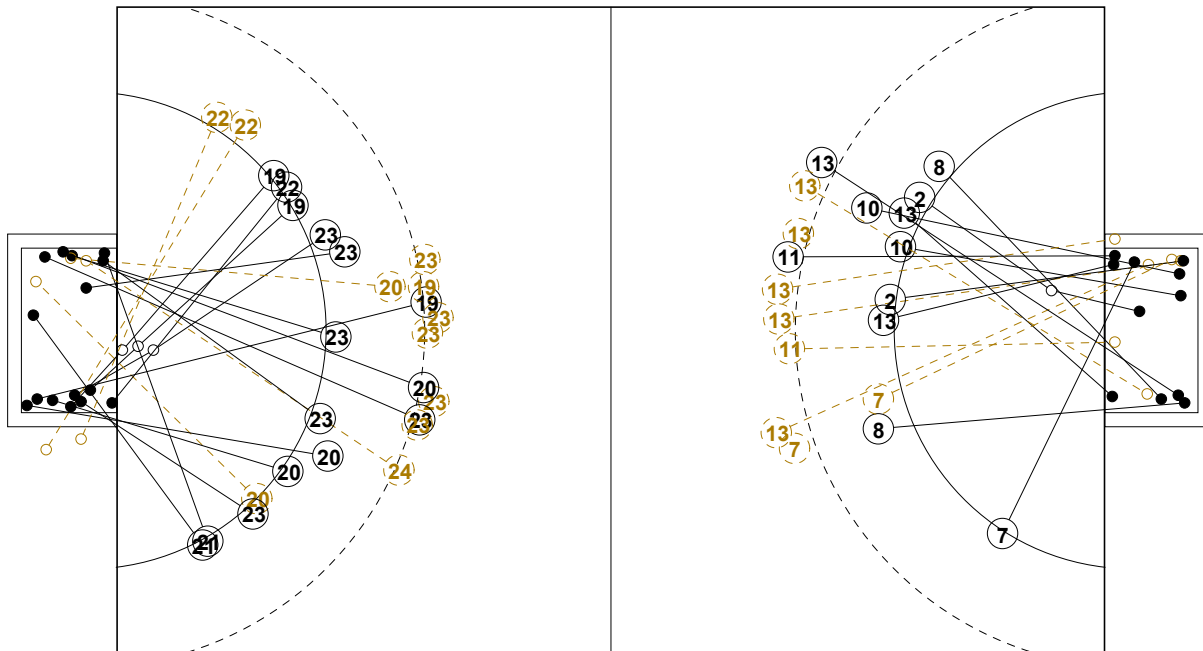

# 2016 IHF WOMEN'S JUNIOR (U20) WORLD CHAMPIONSHIP IN RUS PICTORIAL MATCH STATISTICS

ROUND 6

MATCH 63

201611063-21-1/1

1st Half  
16 : 13

2nd Half  
27 : 29