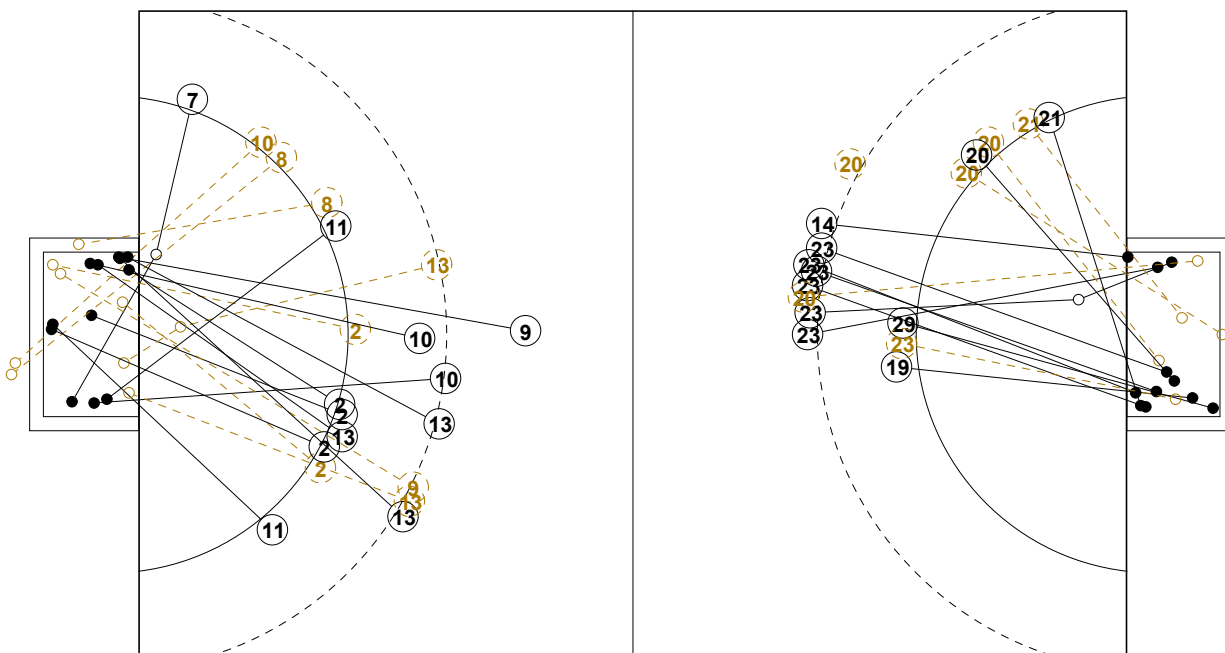

# 2016 IHF WOMEN'S JUNIOR (U20) WORLD CHAMPIONSHIP IN RUS PICTORIAL MATCH STATISTICS

ROUND 6

MATCH 63

201611063-21-1/1

1st Half  
16 : 13

2nd Half  
27 : 29