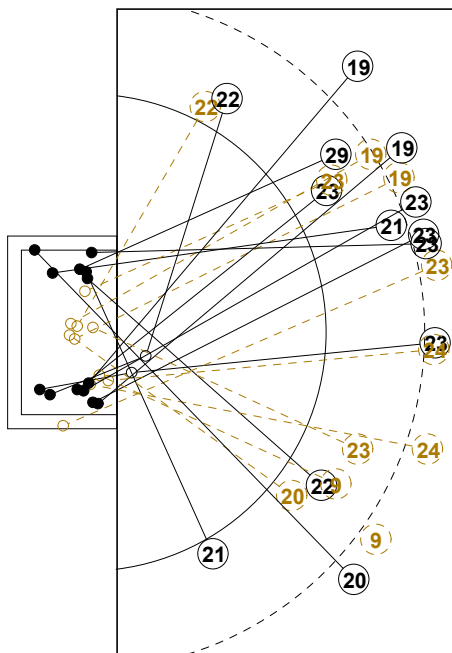

2016 IHF WOMEN'S JUNIOR (U20) WORLD CHAMPIONSHIP IN RUS PICTORIAL MATCH STATISTICS

ROUND 1

MATCH 5

201611005-21-1/1

1st Half
15 : 16

2nd Half
34 : 35

2016 IHF WOMEN'S JUNIOR (U20) WORLD CHAMPIONSHIP IN RUS

INDV/TEAM MATCH STATISTICS

OFFICIAL
HANDBALL
Women's Junior

PRELIMINARY
ROUND 1

GROUP B
MATCH 5

201611005-14-1/2
Dinamo Hall
03/07/2016 10:00

No.	Name	Field Shot	Line Shot	Wing Shot	Fast Brk.	Brk. Thr.	Free Thr.	7m Thr.	Total	Rate %	ASST.	ERR.	WAR.	2'	D+DR	TIME
KOREA(KOR)																
<i>(COURT PLAYER)</i>																
1	KANG Eunji									0.0%						00:00:00
9	SEO Eunji	0/1	0/1						0/2	0.0%		1				00:05:58
11	SONG Haeri									0.0%						00:00:00
14	YANG Saeseul	2/2				1/1			3/3	100%		1		1		00:14:21
16	CHO Hyeonmi									0.0%						01:00:00
17	HWANG Eunjin									0.0%						00:00:00
19	KIM Dayoung	2/4			1/1				3/5	60.0%	1	4		1		00:45:20
20	HUR Youjin	1/1				2/3			3/4	75.0%	7			1		00:51:38
21	KIM Seongeun	0/1		5/6	1/1				6/8	75.0%			1			00:59:53
22	SONG Jiyoung		1/1	2/3					3/4	75.0%	1		1			01:00:00
23	SONG Jieun	6/9	1/1		1/3	1/2		4/4	13/19	68.4%	4	6				00:52:22
24	KANG Kyungmin	0/2						2/3	2/5	40.0%	1					00:09:42
26	LEE Minji									0.0%						00:00:00
27	KANG Dahye									0.0%						00:00:34
29	GIM Boeun		1/1		1/1				2/2	100%	1	1				00:59:22
99	CHA Yena									0.0%						00:00:00
Total		11/20	3/4	7/9	4/6	4/6		6/7	35/52	67.3%	15	13	2	3		
<i>(GOALKEEPER)</i>																
16	CHO Hyeonmi	2/7	1/9	4/10	0/1	6/19		0/1	13/47	27.7%						01:00:00
Total		2/7	1/9	4/10	0/1	6/19		0/1	13/47	27.7%						

COURT PLAYER: GOALS/SHOTS

GOALKEEPER: SAVED/SHOTS

TEAM TOTALS	GOALS	SAVED	MISSED	POST	BLOCKED	TOTAL	RATE(%)
Field Shot	11	6		1	2	20	55.0%
Line Shot	3	1				4	75.0%
Wing Shot	7	2				9	77.8%
Fastbreak	4	1			1	6	66.7%
Breakthrough	4	2				6	66.7%
Free Throw							0.0%
7M-Throw	6		1			7	85.7%