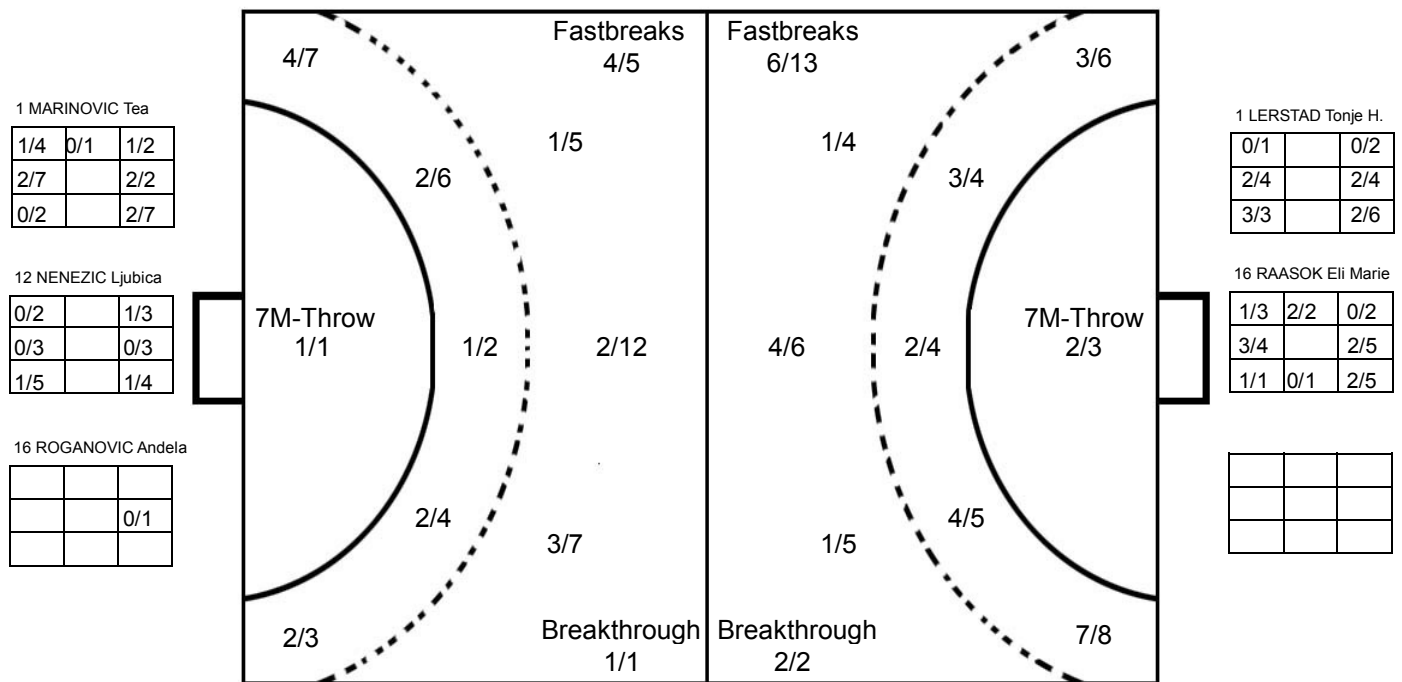

Russia
2016
IHF Women's Junior (U20)
World Championship

PHMS Pictorial Handball Match Statistics

IHF Official System

2016 IHF WOMEN'S JUNIOR (U20) WORLD CHAMPIONSHIP IN RUS

MATCH SHOT REPORT

ROUND 1

MATCH 4

201611004-41-1/1

MONTENEGRO

1 MARINOVIC Tea	2 ADZIC Aneta	5 DOKOVIC Enisa	6 KONATAR Branka	8 NOVAKOVIC Ivana	9 CARAPIC Milica	10 CAVLOVIC Itana	11 BOSNJAK Lejla
<table border="1"><tr><td></td><td></td><td></td></tr><tr><td></td><td></td><td></td></tr><tr><td></td><td></td><td></td></tr></table>	<table border="1"><tr><td></td><td></td><td></td></tr><tr><td></td><td></td><td></td></tr><tr><td></td><td></td><td></td></tr></table>	<table border="1"><tr><td></td><td></td><td></td></tr><tr><td></td><td></td><td></td></tr><tr><td></td><td></td><td></td></tr></table>	<table border="1"><tr><td></td><td></td><td></td></tr><tr><td></td><td></td><td>1</td></tr><tr><td></td><td></td><td>2</td></tr></table>	<table border="1"><tr><td></td><td></td><td>1</td></tr><tr><td></td><td></td><td></td></tr><tr><td></td><td></td><td>1</td></tr></table>	<table border="1"><tr><td></td><td></td><td></td></tr><tr><td></td><td></td><td></td></tr><tr><td></td><td></td><td></td></tr></table>	<table border="1"><tr><td></td><td></td><td></td></tr><tr><td></td><td></td><td></td></tr><tr><td></td><td></td><td></td></tr></table>	<table border="1"><tr><td></td><td></td><td>1</td></tr><tr><td></td><td></td><td>1</td></tr><tr><td></td><td></td><td></td></tr></table>
Post - 0 Miss - 0 Block - 0	Post - 0 Miss - 0 Block - 0	Post - 0 Miss - 1 Block - 0	Post - 0 Miss - 0 Block - 0	Post - 0 Miss - 3 Block - 0	Post - 0 Miss - 0 Block - 0	Post - 0 Miss - 0 Block - 0	Post - 1 Miss - 0 Block - 0
12 NENEZIC Ljubica	13 BRNOVIC Tatjana	14 PAVICEVIC Ivona	16 ROGANOVIC	17 AGOVIC Vanesa	19 SARANOVIC Ana	20 JOVICEVIC Tamara	99 SCEPANOVIC Jelen
<table border="1"><tr><td></td><td></td><td></td></tr><tr><td></td><td></td><td></td></tr><tr><td></td><td></td><td></td></tr></table>	<table border="1"><tr><td></td><td></td><td></td></tr><tr><td>1</td><td></td><td></td></tr><tr><td></td><td></td><td></td></tr></table>	<table border="1"><tr><td></td><td></td><td>1</td></tr><tr><td></td><td></td><td>1</td></tr><tr><td></td><td></td><td>1</td></tr></table>	<table border="1"><tr><td></td><td></td><td></td></tr><tr><td></td><td></td><td></td></tr><tr><td></td><td></td><td></td></tr></table>	<table border="1"><tr><td></td><td></td><td></td></tr><tr><td></td><td></td><td></td></tr><tr><td></td><td></td><td></td></tr></table>	<table border="1"><tr><td></td><td></td><td></td></tr><tr><td></td><td></td><td></td></tr><tr><td></td><td></td><td></td></tr></table>	<table border="1"><tr><td></td><td></td><td>1</td></tr><tr><td></td><td></td><td>3</td></tr><tr><td></td><td></td><td>1</td></tr></table>	<table border="1"><tr><td></td><td></td><td></td></tr><tr><td></td><td></td><td></td></tr><tr><td></td><td></td><td></td></tr></table>
Post - 0 Miss - 0 Block - 0	Post - 0 Miss - 1 Block - 0	Post - 1 Miss - 1 Block - 0	Post - 0 Miss - 0 Block - 0	Post - 0 Miss - 0 Block - 0	Post - 0 Miss - 0 Block - 1	Post - 0 Miss - 1 Block - 0	Post - 0 Miss - 0 Block - 0

NORWAY

1 LERSTAD Tonje H.	3 NYGAARD Julie	4 HOEGHDAL Moa	5 FAUSKE Helene G.	7 OBAIDLI Mona	8 VINJE Vilde A.	9 TOFT Mathilde R.	10 HERNES Ida marie
<table border="1"><tr><td></td><td></td><td></td></tr><tr><td></td><td></td><td></td></tr><tr><td></td><td></td><td></td></tr></table>	<table border="1"><tr><td></td><td></td><td>1</td></tr><tr><td></td><td></td><td></td></tr><tr><td></td><td></td><td></td></tr></table>	<table border="1"><tr><td></td><td></td><td></td></tr><tr><td>1</td><td></td><td></td></tr><tr><td>3</td><td></td><td></td></tr></table>	<table border="1"><tr><td></td><td></td><td>1</td></tr><tr><td></td><td></td><td>1</td></tr><tr><td></td><td></td><td>1</td></tr></table>	<table border="1"><tr><td></td><td></td><td></td></tr><tr><td></td><td></td><td></td></tr><tr><td></td><td></td><td></td></tr></table>	<table border="1"><tr><td></td><td></td><td></td></tr><tr><td></td><td></td><td></td></tr><tr><td></td><td></td><td></td></tr></table>	<table border="1"><tr><td></td><td></td><td>2</td></tr><tr><td></td><td></td><td></td></tr><tr><td>1</td><td></td><td>1</td></tr></table>	<table border="1"><tr><td></td><td></td><td>1</td></tr><tr><td></td><td></td><td>2</td></tr><tr><td></td><td></td><td>1</td></tr></table>
Post - 0 Miss - 0 Block - 0	Post - 0 Miss - 0 Block - 0	Post - 1 Miss - 2 Block - 1	Post - 1 Miss - 2 Block - 0	Post - 0 Miss - 0 Block - 0	Post - 0 Miss - 0 Block - 0	Post - 0 Miss - 0 Block - 0	Post - 1 Miss - 0 Block - 0
11 KALLESTAD Anna	13 BERGSET Malene	14 ABDULA Tina	16 RAASOK Eli Marie	17 ANDERSEN S. A.	18 WOLFF Martine	21 SOLAAS K. B.	23 HALVORSEN K.
<table border="1"><tr><td></td><td></td><td></td></tr><tr><td></td><td></td><td></td></tr><tr><td></td><td></td><td>1</td></tr></table>	<table border="1"><tr><td></td><td></td><td>1</td></tr><tr><td></td><td></td><td>2</td></tr><tr><td></td><td></td><td>1</td></tr></table>	<table border="1"><tr><td></td><td></td><td></td></tr><tr><td></td><td></td><td></td></tr><tr><td>2</td><td></td><td></td></tr></table>	<table border="1"><tr><td></td><td></td><td></td></tr><tr><td></td><td></td><td></td></tr><tr><td></td><td></td><td></td></tr></table>	<table border="1"><tr><td></td><td></td><td>1</td></tr><tr><td></td><td></td><td></td></tr><tr><td></td><td></td><td>2</td></tr></table>	<table border="1"><tr><td></td><td></td><td></td></tr><tr><td></td><td></td><td></td></tr><tr><td></td><td></td><td>2</td></tr></table>	<table border="1"><tr><td></td><td></td><td></td></tr><tr><td></td><td></td><td></td></tr><tr><td></td><td></td><td></td></tr></table>	<table border="1"><tr><td></td><td></td><td></td></tr><tr><td></td><td></td><td></td></tr><tr><td></td><td></td><td></td></tr></table>
Post - 0 Miss - 2 Block - 0	Post - 0 Miss - 2 Block - 0	Post - 0 Miss - 0 Block - 0	Post - 0 Miss - 0 Block - 0	Post - 0 Miss - 0 Block - 0	Post - 1 Miss - 0 Block - 0	Post - 0 Miss - 1 Block - 0	Post - 0 Miss - 0 Block - 0