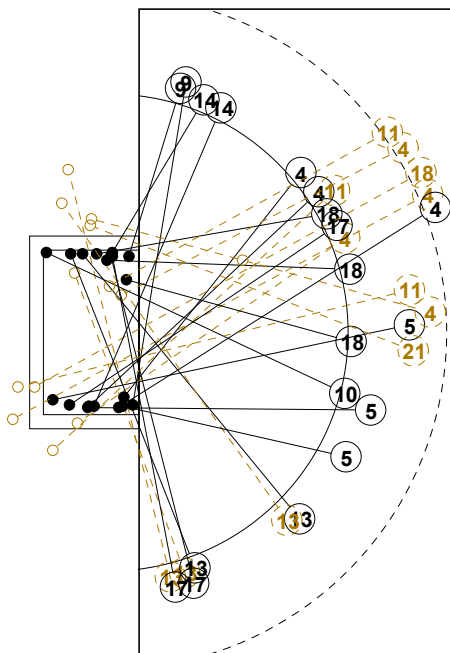

2016 IHF WOMEN'S JUNIOR (U20) WORLD CHAMPIONSHIP IN RUS PICTORIAL MATCH STATISTICS

ROUND 1

MATCH 4

201611004-21-1/1

1st Half
19 : 9

2nd Half
23 : 35

2016 IHF WOMEN'S JUNIOR (U20) WORLD CHAMPIONSHIP IN RUS

INDV/TEAM MATCH STATISTICS

OFFICIAL
HANDBALL
Women's Junior

PRELIMINARY
ROUND 1

GROUP A
MATCH 4

201611004-14-1/2
CSKA
03/07/2016 14:00

No.	Name	Field Shot	Line Shot	Wing Shot	Fast Brk.	Brk. Thr.	Free Thr.	7m Thr.	Total	Rate %	ASST.	ERR.	WAR.	2'	D+DR	TIME
MONTENEGRO(MNE)																
<i>(COURT PLAYER)</i>																
1	MARINOVIC Tea									0.0%						00:35:09
2	ADZIC Aneta		0/1						0/1	0.0%						00:07:43
5	DOKOVIC Enisa		0/2						0/2	0.0%	2	1	1			00:45:27
6	KONATAR Branka		1/1		1/1	1/1			3/3	100%						00:29:47
8	NOVAKOVIC Ivana	0/3	1/3		1/1				2/7	28.6%	1		2			00:38:58
9	CARAPIC Milica		1/1	3/6					4/7	57.1%	2					00:43:27
10	CAVLOVIC Itana		0/2						0/2	0.0%						00:21:15
11	BOSNJAK Lejla	0/3	1/1	1/1					2/5	40.0%		3				00:15:48
12	NENEZIC Ljubica									0.0%	1					00:24:43
13	BRNOVIC Tatjana	1/3			1/2				2/5	40.0%	4	6	1			00:45:44
14	PAVICEVIC Ivona	0/1	1/1	2/3					3/5	60.0%	1					00:51:59
16	ROGANOVIC Andela									0.0%						00:00:08
17	AGOVIC Vanesa	0/1							0/1	0.0%	1					00:08:11
19	SARANOVIC Ana	1/4					0/1		1/5	20.0%		1				00:08:54
20	JOVICEVIC Tamara	3/7			1/1		1/1	1/1	6/10	60.0%	1					00:41:44
99	SCEPANOVIC Jelen									0.0%						00:00:00
Total		5/22	5/12	6/10	4/5	1/1	1/2	1/1	23/53	43.4%	6	17	2	3		
<i>(GOALKEEPER)</i>																
1	MARINOVIC Tea	2/7	2/5	2/7	2/3	0/2		0/1	8/25	32.0%						00:35:09
12	NENEZIC Ljubica	1/2	0/6	1/6	0/5			1/1	3/20	15.0%	1					00:24:43
16	ROGANOVIC Andela							0/1	0/1	0.0%						00:00:08
Total		3/9	2/11	3/13	2/8	0/2		1/3	11/46	23.9%	1					