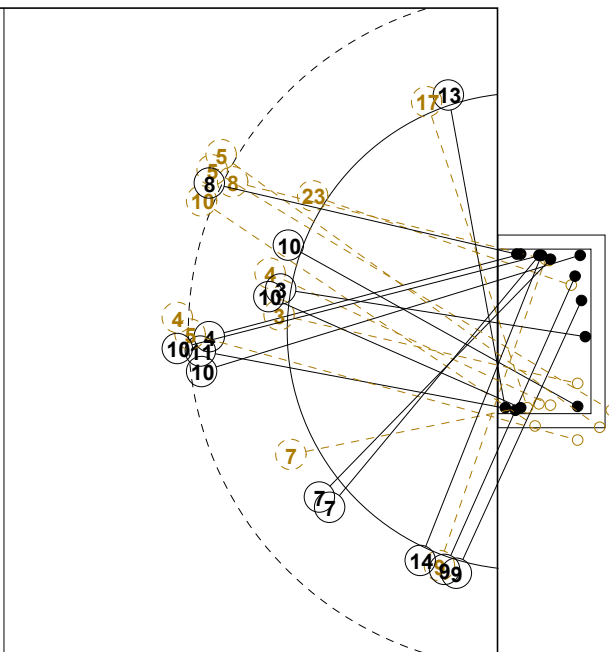

2016 IHF WOMEN'S JUNIOR (U20) WORLD CHAMPIONSHIP IN RUS PICTORIAL MATCH STATISTICS

ROUND 1

MATCH 4

201611004-21-1/1

1st Half
19 : 9

2nd Half
23 : 35

2016 IHF WOMEN'S JUNIOR (U20) WORLD CHAMPIONSHIP IN RUS

INDV/TEAM MATCH STATISTICS

COURT PLAYER: GOALS/SHOTS

GOALKEEPER: SAVED/SHOTS

TEAM TOTALS	GOALS	SAVED	MISSED	POST	BLOCKED	TOTAL	RATE(%)
Field Shot	5	11	4	1	1	22	22.7%
Line Shot	5	5	2			12	41.7%
Wing Shot	6	3		1		10	60.0%
Fastbreak	4		1			5	80.0%
Breakthrough	1					1	100.0%
Free Throw	1	1				2	50.0%
7M-Throw	1					1	100.0%