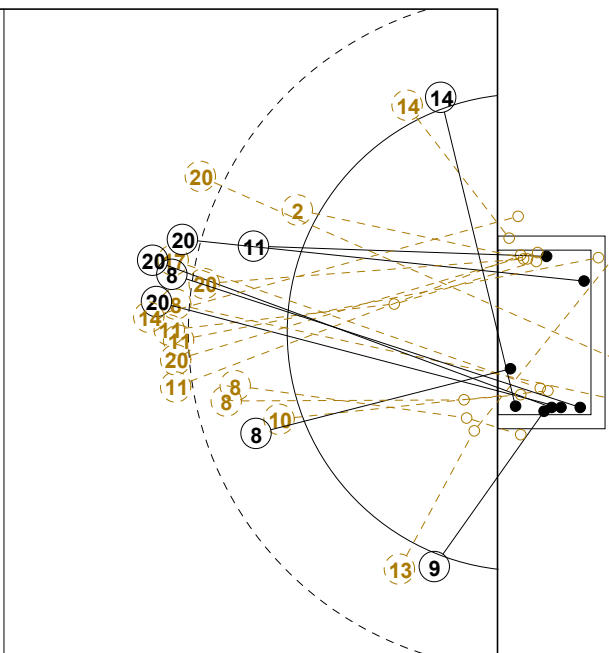

2016 IHF WOMEN'S JUNIOR (U20) WORLD CHAMPIONSHIP IN RUS PICTORIAL MATCH STATISTICS

ROUND 1

MATCH 4

201611004-21-1/1

1st Half
19 : 9

2nd Half
23 : 35

2016 IHF WOMEN'S JUNIOR (U20) WORLD CHAMPIONSHIP IN RUS

INDV/TEAM MATCH STATISTICS

COURT PLAYER: GOALS/SHOTS

GOALKEEPER: SAVED/SHOTS

TEAM TOTALS	GOALS	SAVED	MISSED	POST	BLOCKED	TOTAL	RATE(%)
Field Shot	5	11	4	1	1	22	22.7%
Line Shot	5	5	2			12	41.7%
Wing Shot	6	3		1		10	60.0%
Fastbreak	4		1			5	80.0%
Breakthrough	1					1	100.0%
Free Throw	1	1				2	50.0%
7M-Throw	1					1	100.0%