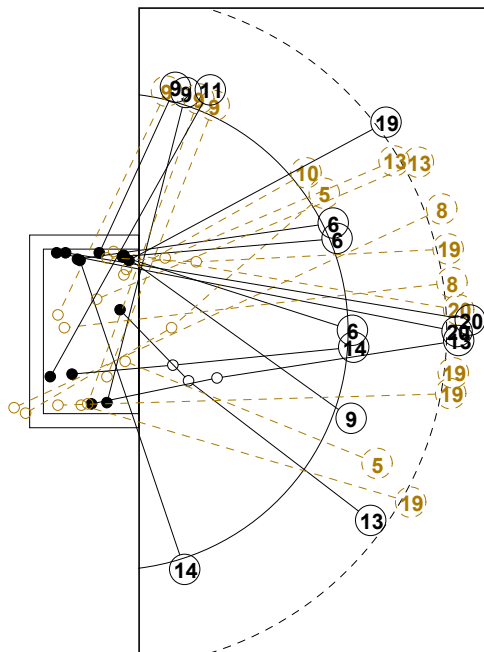

2016 IHF WOMEN'S JUNIOR (U20) WORLD CHAMPIONSHIP IN RUS PICTORIAL MATCH STATISTICS

ROUND 1

MATCH 4

201611004-21-1/1

1st Half
19 : 9

2nd Half
23 : 35

2016 IHF WOMEN'S JUNIOR (U20) WORLD CHAMPIONSHIP IN RUS

INDV/TEAM MATCH STATISTICS

OFFICIAL
HANDBALL
Women's Junior

PRELIMINARY
ROUND 1

GROUP A
MATCH 4

201611004-14-1/2
CSKA
03/07/2016 14:00

No.	Name	Field Shot	Line Shot	Wing Shot	Fast Brk.	Brk. Thr.	Free Thr.	7m Thr.	Total	Rate %	ASST.	ERR.	WAR.	2'	D+DR	TIME
MONTENEGRO(MNE)																
<i>(COURT PLAYER)</i>																
1	MARINOVIC Tea									0.0%						00:35:09
2	ADZIC Aneta		0/1						0/1	0.0%						00:07:43
5	DOKOVIC Enisa		0/2						0/2	0.0%	2	1	1			00:45:27
6	KONATAR Branka		1/1		1/1	1/1			3/3	100%						00:29:47
8	NOVAKOVIC Ivana	0/3	1/3		1/1				2/7	28.6%	1		2			00:38:58
9	CARAPIC Milica		1/1	3/6					4/7	57.1%	2					00:43:27
10	CAVLOVIC Itana		0/2						0/2	0.0%						00:21:15
11	BOSNJAK Lejla	0/3	1/1	1/1					2/5	40.0%		3				00:15:48
12	NENEZIC Ljubica									0.0%	1					00:24:43
13	BRNOVIC Tatjana	1/3			1/2				2/5	40.0%	4	6	1			00:45:44
14	PAVICEVIC Ivona	0/1	1/1	2/3					3/5	60.0%	1					00:51:59
16	ROGANOVIC Andela									0.0%						00:00:08
17	AGOVIC Vanesa	0/1							0/1	0.0%	1					00:08:11
19	SARANOVIC Ana	1/4					0/1		1/5	20.0%		1				00:08:54
20	JOVICEVIC Tamara	3/7			1/1		1/1	1/1	6/10	60.0%	1					00:41:44
99	SCEPANOVIC Jelen									0.0%						00:00:00
Total		5/22	5/12	6/10	4/5	1/1	1/2	1/1	23/53	43.4%	6	17	2	3		
<i>(GOALKEEPER)</i>																
1	MARINOVIC Tea	2/7	2/5	2/7	2/3	0/2		0/1	8/25	32.0%						00:35:09
12	NENEZIC Ljubica	1/2	0/6	1/6	0/5			1/1	3/20	15.0%	1					00:24:43
16	ROGANOVIC Andela							0/1	0/1	0.0%						00:00:08
Total		3/9	2/11	3/13	2/8	0/2		1/3	11/46	23.9%	1					