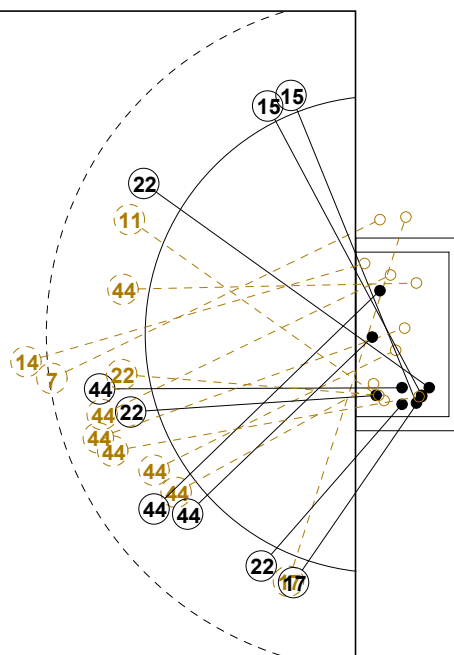

2016 IHF WOMEN'S JUNIOR (U20) WORLD CHAMPIONSHIP IN RUS PICTORIAL MATCH STATISTICS

ROUND 3

MATCH 33

201611033-21-1/1

1st Half
10 : 18

2nd Half
34 : 21

2016 IHF WOMEN'S JUNIOR (U20) WORLD CHAMPIONSHIP IN RUS