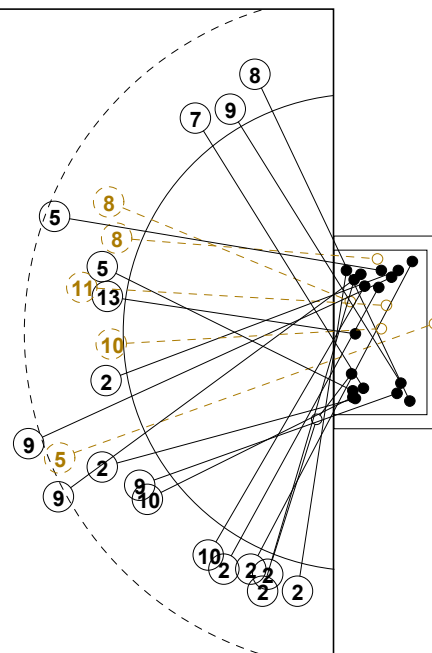

2016 IHF WOMEN'S JUNIOR (U20) WORLD CHAMPIONSHIP IN RUS PICTORIAL MATCH STATISTICS

ROUND 3

MATCH 33

201611033-21-1/1

1st Half
10 : 18

2nd Half
34 : 21

2016 IHF WOMEN'S JUNIOR (U20) WORLD CHAMPIONSHIP IN RUS

INDV/TEAM MATCH STATISTICS

OFFICIAL
HANDBALL
Women's Junior

PRELIMINARY
ROUND 3

GROUP C
MATCH 33

201611033-14-1/2
CSKA
06/07/2016 14:00

No.	Name	Field Shot	Line Shot	Wing Shot	Fast Brk.	Brk. Thr.	Free Thr.	7m Thr.	Total	Rate %	ASST.	ERR.	WAR.	2'	D+DR	TIME
KAZAKHSTAN(KAZ)																
<i>(COURT PLAYER)</i>																
1	BABICH Galina									0.0%						01:00:00
4	SYZDYKOVA Lunara					1/1			1/1	100%			1	2		00:29:45
5	BIKBOVA Diana									0.0%						00:00:00
7	JUMADILOVA T.	0/3	0/1						0/4	0.0%		3				00:29:03
8	SITNIKOVA Mariya									0.0%		2	1	2		00:33:34
9	PUPCHINKOVA M.		0/1	0/1					0/2	0.0%						00:12:55
10	KAZACHENKO Anna									0.0%						00:00:00
11	SITNIKOVA V.		0/1						0/1	0.0%						00:11:37
12	SARSENBAYEVA A.									0.0%						00:00:00
14	ABDIKHAMIT A.	0/1							0/1	0.0%						00:30:00
15	EBEL Anastassiya			2/4	2/2				4/6	66.7%		1				00:58:59
17	ABILDA Dana		1/1	2/4		1/2		1/2	5/9	55.6%	2	5				00:56:03
22	USSENOVA Sabina	0/1	1/3	2/3	1/1	1/1			5/9	55.6%	2			1		00:39:48
44	USMANOVA Y.	0/2	3/11			1/1		2/2	6/16	37.5%	2	5		1		00:56:18
Total		0/7	5/18	6/12	3/3	4/5		3/4	21/49	42.9%	4	18	2	6		
<i>(GOALKEEPER)</i>																
1	BABICH Galina	0/3	4/12	0/10	2/7	0/5		1/4	7/41	17.1%						01:00:00
Total		0/3	4/12	0/10	2/7	0/5		1/4	7/41	17.1%						

COURT PLAYER: GOALS/SHOTS

GOALKEEPER: SAVED/SHOTS

TEAM TOTALS	GOALS	SAVED	MISSED	POST	BLOCKED	TOTAL	RATE(%)
Field Shot		3	2	1	1	7	0.0%
Line Shot	5	10			3	18	27.8%
Wing Shot	6	2	3	1		12	50.0%
Fastbreak	3					3	100.0%
Breakthrough	4	1				5	80.0%
Free Throw							0.0%
7M-Throw	3	1				4	75.0%