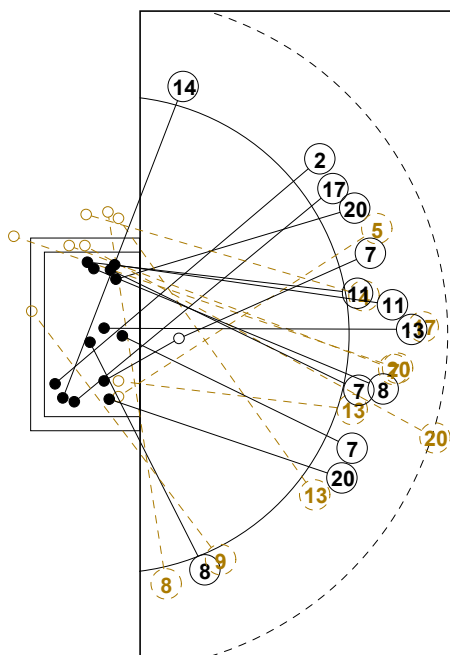

2016 IHF WOMEN'S JUNIOR (U20) WORLD CHAMPIONSHIP IN RUS PICTORIAL MATCH STATISTICS

ROUND 3

MATCH 33

201611033-21-1/1

1st Half
10 : 18

2nd Half
34 : 21

2016 IHF WOMEN'S JUNIOR (U20) WORLD CHAMPIONSHIP IN RUS

INDV/TEAM MATCH STATISTICS

OFFICIAL
HANDBALL
Women's Junior

PRELIMINARY
ROUND 3

GROUP C
MATCH 33

201611033-14-1/2
CSKA
06/07/2016 14:00

No.	Name	Field Shot	Line Shot	Wing Shot	Fast Brk.	Brk. Thr.	Free Thr.	7m Thr.	Total	Rate %	ASST.	ERR.	WAR.	2'	D+DR	TIME
KAZAKHSTAN(KAZ)																
<i>(COURT PLAYER)</i>																
1	BABICH Galina									0.0%						01:00:00
4	SYZDYKOVA Lunara					1/1			1/1	100%			1	2		00:29:45
5	BIKBOVA Diana									0.0%						00:00:00
7	JUMADILOVA T.	0/3	0/1						0/4	0.0%		3				00:29:03
8	SITNIKOVA Mariya									0.0%		2	1	2		00:33:34
9	PUPCHINKOVA M.		0/1	0/1					0/2	0.0%						00:12:55
10	KAZACHENKO Anna									0.0%						00:00:00
11	SITNIKOVA V.		0/1						0/1	0.0%						00:11:37
12	SARSENBAYEVA A.									0.0%						00:00:00
14	ABDIKHAMIT A.	0/1							0/1	0.0%						00:30:00
15	EBEL Anastassiya			2/4	2/2				4/6	66.7%		1				00:58:59
17	ABILDA Dana		1/1	2/4		1/2		1/2	5/9	55.6%	2	5				00:56:03
22	USSENOVA Sabina	0/1	1/3	2/3	1/1	1/1			5/9	55.6%	2			1		00:39:48
44	USMANOVA Y.	0/2	3/11			1/1		2/2	6/16	37.5%	2	5		1		00:56:18
Total		0/7	5/18	6/12	3/3	4/5		3/4	21/49	42.9%	4	18	2	6		
<i>(GOALKEEPER)</i>																
1	BABICH Galina	0/3	4/12	0/10	2/7	0/5		1/4	7/41	17.1%						01:00:00
Total		0/3	4/12	0/10	2/7	0/5		1/4	7/41	17.1%						

COURT PLAYER: GOALS/SHOTS

GOALKEEPER: SAVED/SHOTS

TEAM TOTALS	GOALS	SAVED	MISSED	POST	BLOCKED	TOTAL	RATE(%)
Field Shot		3	2	1	1	7	0.0%
Line Shot	5	10			3	18	27.8%
Wing Shot	6	2	3	1		12	50.0%
Fastbreak	3					3	100.0%
Breakthrough	4	1				5	80.0%
Free Throw							0.0%
7M-Throw	3	1				4	75.0%