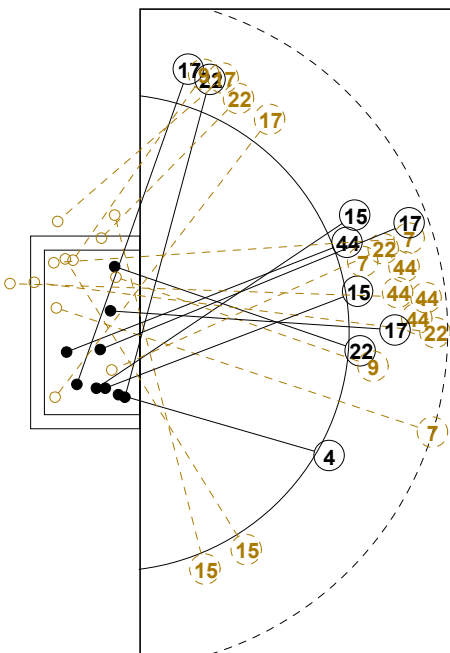

2016 IHF WOMEN'S JUNIOR (U20) WORLD CHAMPIONSHIP IN RUS PICTORIAL MATCH STATISTICS

ROUND 3

MATCH 33

201611033-21-1/1

1st Half
10 : 18

2nd Half
34 : 21

2016 IHF WOMEN'S JUNIOR (U20) WORLD CHAMPIONSHIP IN RUS

INDV/TEAM MATCH STATISTICS

OFFICIAL
HANDBALL
Women's Junior

PRELIMINARY
ROUND 3

GROUP C
MATCH 33

201611033-14-1/2
CSKA
06/07/2016 14:00

No.	Name	Field Shot	Line Shot	Wing Shot	Fast Brk.	Brk. Thr.	Free Thr.	7m Thr.	Total	Rate %	ASST.	ERR.	WAR.	2'	D+DR	TIME
KAZAKHSTAN(KAZ)																
<i>(COURT PLAYER)</i>																
1	BABICH Galina									0.0%						01:00:00
4	SYZDYKOVA Lunara					1/1			1/1	100%			1	2		00:29:45
5	BIKBOVA Diana									0.0%						00:00:00
7	JUMADILOVA T.	0/3	0/1						0/4	0.0%		3				00:29:03
8	SITNIKOVA Mariya									0.0%		2	1	2		00:33:34
9	PUPCHINKOVA M.		0/1	0/1					0/2	0.0%						00:12:55
10	KAZACHENKO Anna									0.0%						00:00:00
11	SITNIKOVA V.		0/1						0/1	0.0%						00:11:37
12	SARSENBAYEVA A.									0.0%						00:00:00
14	ABDIKHAMIT A.	0/1							0/1	0.0%						00:30:00
15	EBEL Anastassiya			2/4	2/2				4/6	66.7%		1				00:58:59
17	ABILDA Dana		1/1	2/4		1/2		1/2	5/9	55.6%	2	5				00:56:03
22	USSENOVA Sabina	0/1	1/3	2/3	1/1	1/1			5/9	55.6%	2			1		00:39:48
44	USMANOVA Y.	0/2	3/11			1/1		2/2	6/16	37.5%	2	5		1		00:56:18
Total		0/7	5/18	6/12	3/3	4/5		3/4	21/49	42.9%	4	18	2	6		
<i>(GOALKEEPER)</i>																
1	BABICH Galina	0/3	4/12	0/10	2/7	0/5		1/4	7/41	17.1%						01:00:00
Total		0/3	4/12	0/10	2/7	0/5		1/4	7/41	17.1%						

COURT PLAYER: GOALS/SHOTS

GOALKEEPER: SAVED/SHOTS

TEAM TOTALS	GOALS	SAVED	MISSED	POST	BLOCKED	TOTAL	RATE(%)
Field Shot		3	2	1	1	7	0.0%
Line Shot	5	10			3	18	27.8%
Wing Shot	6	2	3	1		12	50.0%
Fastbreak	3					3	100.0%
Breakthrough	4	1				5	80.0%
Free Throw							0.0%
7M-Throw	3	1				4	75.0%