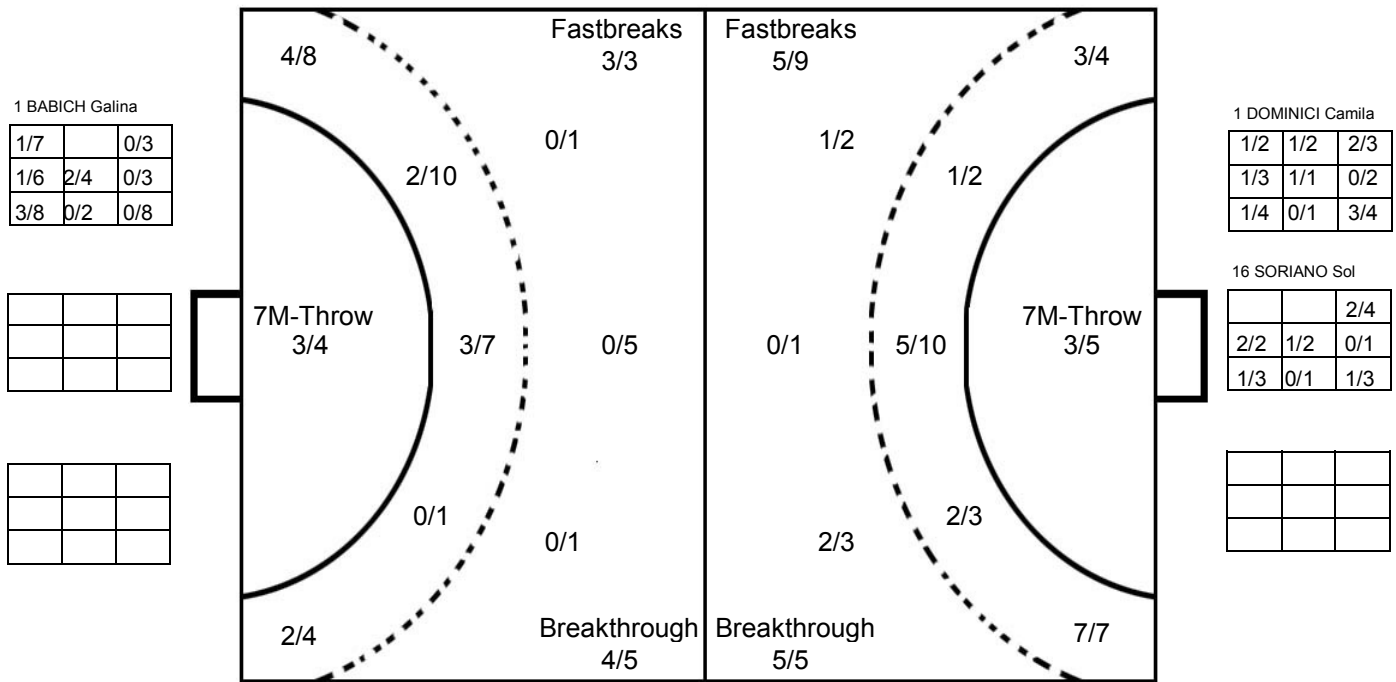

COURT PLAYER: GOALS/SHOTS

GOALKEEPER: SAVED/SHOTS

TEAM TOTALS	GOALS	SAVED	MISSED	POST	BLOCKED	TOTAL	RATE(%)
Field Shot	3			2	1	6	50.0%
Line Shot	8	4	2	1		15	53.3%
Wing Shot	10		1			11	90.9%
Fastbreak	5	2	1	1		9	55.6%
Breakthrough	5					5	100.0%
Free Throw							0.0%
7M-Throw	3	1		1		5	60.0%

2016 IHF WOMEN'S JUNIOR (U20) WORLD CHAMPIONSHIP IN RUS
MATCH SHOT REPORT

ROUND 3

MATCH 33

201611033-41-1/1

KAZAKHSTAN

Table with 11 columns representing players: 1 BABICH Galina, 4 SYZDYKOVA Lunara, 5 BIKBOVA Diana, 7 JUMADILOVA T., 8 SITNIKOVA Mariya, 9 PUPCHINKOVA M., 10 KAZACHENKO, 11 SITNIKOVA V., 12 SARSENBAYEVA A., 14 ABDIKHAMIT A., 15 EBEL Anastassiya, 17 ABILDA Dana, 22 USSENOVA Sabina, 44 USMANOVA Y. Each column contains a 3x3 grid for shot statistics and a line for Post - 0 Miss - 0 Block - 0.

ARGENTINA

Table with 11 columns representing players: 1 DOMINICI Camila, 2 URBAN Rosario, 4 PIPPO Camila, 5 CASASOLA Micaela, 7 LACAZETTE Lila, 8 BONAZZOLA Camila, 9 MAZZA Martina, 10 SANS Macarena, 11 CHIAUZZI Sofia, 13 GAVILAN Giuliana, 14 MORENO Daniela, 15 BERNABEI Nicole, 16 SORIANO Sol, 17 ROMERO Jessica, 20 CARLETTI Maira, 21 SANABRIA Gisela. Each column contains a 3x3 grid for shot statistics and a line for Post - 0 Miss - 0 Block - 0.