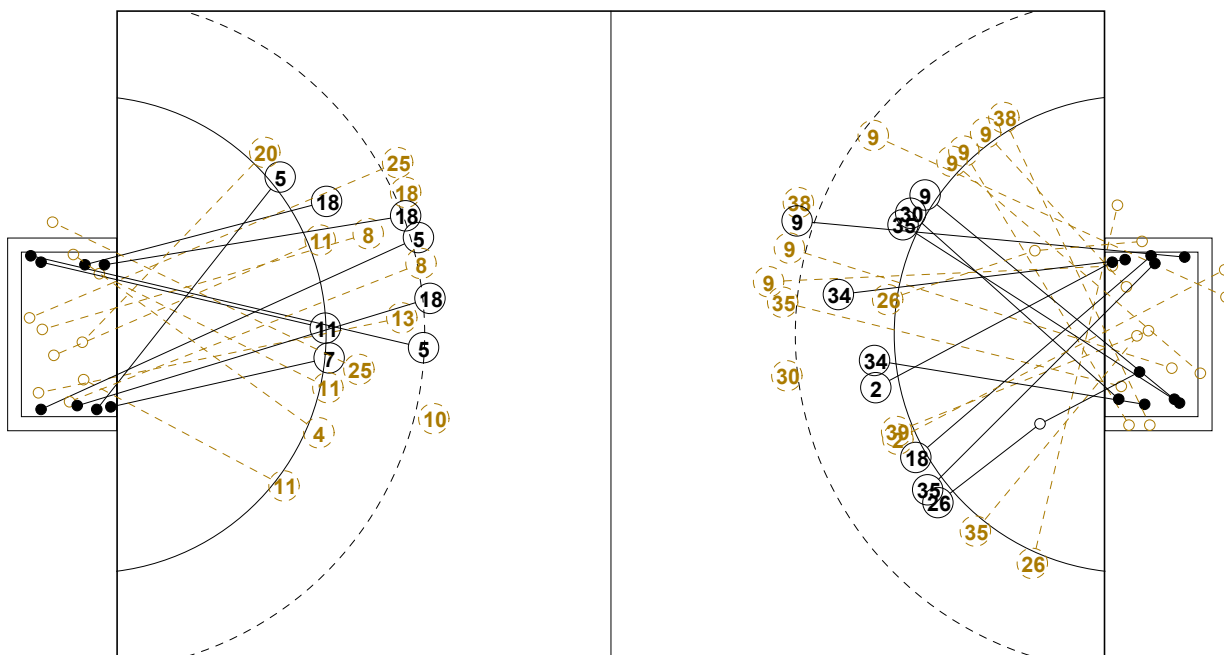

2016 IHF WOMEN'S JUNIOR (U20) WORLD CHAMPIONSHIP IN RUS PICTORIAL MATCH STATISTICS

ROUND 3

MATCH 32

201611032-21-1/1

1st Half
9 : 14

2nd Half
24 : 19

2016 IHF WOMEN'S JUNIOR (U20) WORLD CHAMPIONSHIP IN RUS

INDV/TEAM MATCH STATISTICS

OFFICIAL
HANDBALL
Women's Junior

PRELIMINARY
ROUND 3

GROUP C
MATCH 32

201611032-14-1/2
CSKA
06/07/2016 12:00

No.	Name	Field Shot	Line Shot	Wing Shot	Fast Brk.	Brk. Thr.	Free Thr.	7m Thr.	Total	Rate %	ASST.	ERR.	WAR.	2'	D+DR	TIME
GERMANY(GER)																
<i>(COURT PLAYER)</i>																
1	KOHORST Madita									0.0%						00:40:38
2	INGENPASS Annika		2/3						2/3	66.7%	1			1		00:34:38
3	BERGER Amelie			1/1	1/1				2/2	100%		1	1			00:36:02
4	GRIJSEELS Alina	1/3	0/1		2/2				3/6	50.0%	1	3	1	2		00:32:26
5	PICHLMEIER K.	1/1				1/1	1/1		3/3	100%						00:21:22
6	BURGERT Alicia									0.0%						00:06:36
7	RUTHENBECK R.		1/1	1/1	1/1			2/2	5/5	100%		1				00:49:36
8	REIMER Nele	0/1	0/1						0/2	0.0%		2				00:09:10
10	WIEDER Lisa	0/1							0/1	0.0%						00:19:36
11	BOK Aylin		1/1		0/3				1/4	25.0%						00:32:18
13	ADAMS Pia	0/4				1/1		0/1	1/6	16.7%	1	3	1	1		00:29:21
16	FEHR Vanessa									0.0%						00:19:22
18	STOLLE Alicia	3/6	1/1			2/2			6/9	66.7%	2	2				00:44:08
20	BEHREND Jenny				0/1				0/1	0.0%						00:23:57
22	SCHNEIDER Lynn									0.0%						00:07:39
25	PRIOR Paula	0/3	0/1	1/1					1/5	20.0%		2				00:27:31
Total		5/19	5/9	3/3	4/8	4/4	1/1	2/3	24/47	51.1%	5	14	3	4		
<i>(GOALKEEPER)</i>																
1	KOHORST Madita	5/6	2/5	3/5	0/1	0/1			10/18	55.6%						00:40:38
16	FEHR Vanessa	1/2	0/5		0/3	0/1		0/1	1/12	8.3%						00:19:22
Total		6/8	2/10	3/5	0/4	0/2		0/1	11/30	36.7%						

COURT PLAYER: GOALS/SHOTS

GOALKEEPER: SAVED/SHOTS

TEAM TOTALS	GOALS	SAVED	MISSED	POST	BLOCKED	TOTAL	RATE(%)
Field Shot	5	9	1	2	2	19	26.3%
Line Shot	5	3	1			9	55.6%
Wing Shot	3					3	100.0%
Fastbreak	4	4				8	50.0%
Breakthrough	4					4	100.0%
Free Throw	1					1	100.0%
7M-Throw	2		1			3	66.7%