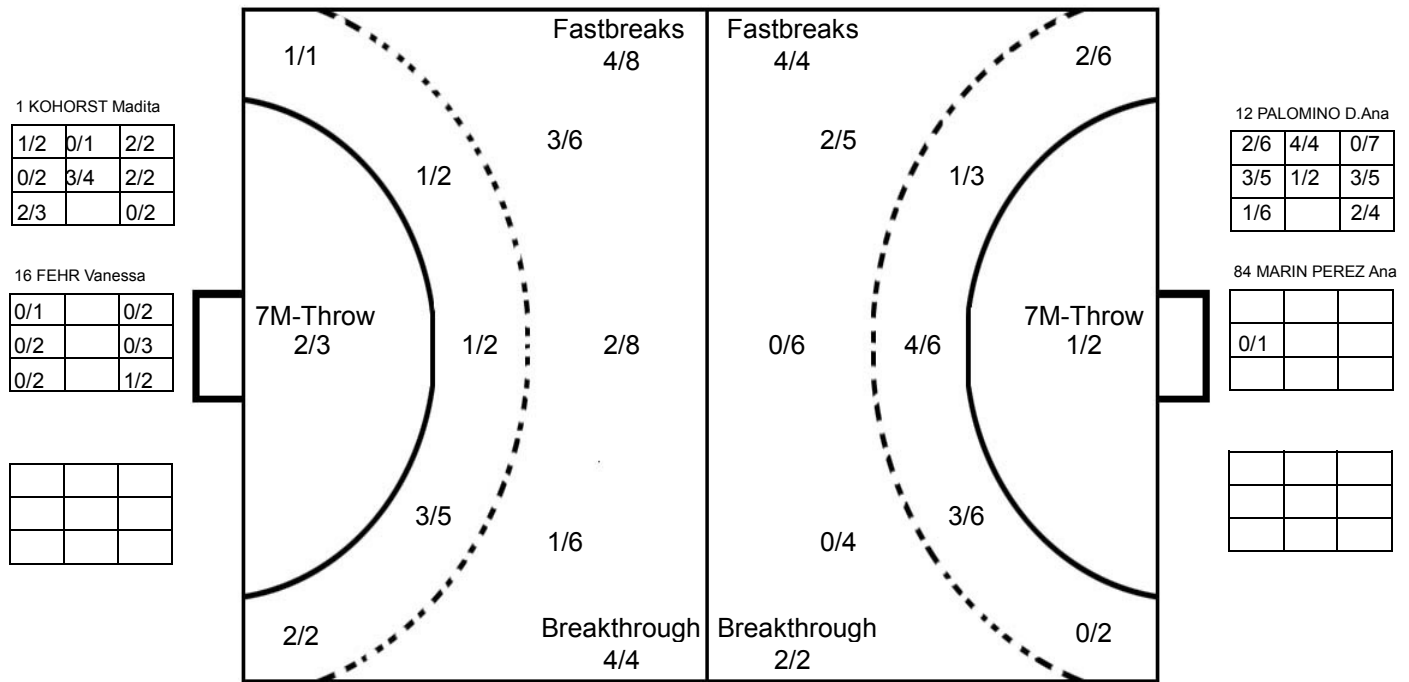

**Russia
2016**
IHF Women's Junior (U20)
World Championship

PHMS Pictorial Handball Match Statistics

IHF Official System

2016 IHF WOMEN'S JUNIOR (U20) WORLD CHAMPIONSHIP IN RUS

MATCH SHOT REPORT

ROUND 3

MATCH 32

201611032-41-1/1

GERMANY

1 KOHORST Madita	2 INGENPASS Annika	3 BERGER Amelie	4 GRIJSEELS Alina	5 PICHLMEIER K.	6 BURGERT Alicia	7 RUTHENBECK R.	8 REIMER Nele
<table border="1"><tr><td></td><td></td><td></td></tr><tr><td></td><td></td><td></td></tr><tr><td></td><td></td><td></td></tr></table>	<table border="1"><tr><td>1</td><td></td><td></td></tr><tr><td></td><td></td><td></td></tr><tr><td>1</td><td></td><td></td></tr></table>	<table border="1"><tr><td>1</td><td></td><td>1</td></tr><tr><td></td><td></td><td></td></tr><tr><td></td><td></td><td></td></tr></table>	<table border="1"><tr><td>1</td><td></td><td>1</td></tr><tr><td></td><td></td><td></td></tr><tr><td>1</td><td></td><td></td></tr></table>	<table border="1"><tr><td>1</td><td></td><td>1</td></tr><tr><td></td><td></td><td></td></tr><tr><td>1</td><td></td><td></td></tr></table>	<table border="1"><tr><td></td><td></td><td></td></tr><tr><td></td><td></td><td></td></tr><tr><td></td><td></td><td></td></tr></table>	<table border="1"><tr><td></td><td></td><td>2</td></tr><tr><td>1</td><td>1</td><td></td></tr><tr><td>1</td><td></td><td></td></tr></table>	<table border="1"><tr><td></td><td></td><td></td></tr><tr><td></td><td></td><td></td></tr><tr><td></td><td></td><td></td></tr></table>
Post - 0 Miss - 0 Block - 0	Post - 0 Miss - 0 Block - 0	Post - 0 Miss - 0 Block - 0	Post - 0 Miss - 0 Block - 0	Post - 0 Miss - 0 Block - 0	Post - 0 Miss - 0 Block - 0	Post - 0 Miss - 0 Block - 0	Post - 0 Miss - 0 Block - 0
10 WIEDER Lisa	11 BOK Aylin	13 ADAMS Pia	16 FEHR Vanessa	18 STOLLE Alicia	20 BEHREND Jenny	22 SCHNEIDER Lynn	25 PRIOR Paula
<table border="1"><tr><td></td><td></td><td></td></tr><tr><td></td><td></td><td></td></tr><tr><td></td><td></td><td></td></tr></table>	<table border="1"><tr><td></td><td></td><td>1</td></tr><tr><td></td><td></td><td></td></tr><tr><td></td><td></td><td></td></tr></table>	<table border="1"><tr><td></td><td></td><td></td></tr><tr><td>1</td><td></td><td></td></tr><tr><td></td><td></td><td></td></tr></table>	<table border="1"><tr><td></td><td></td><td></td></tr><tr><td></td><td></td><td></td></tr><tr><td></td><td></td><td></td></tr></table>	<table border="1"><tr><td></td><td></td><td>1</td></tr><tr><td>1</td><td></td><td>1</td></tr><tr><td>1</td><td></td><td>2</td></tr></table>	<table border="1"><tr><td></td><td></td><td></td></tr><tr><td></td><td></td><td></td></tr><tr><td></td><td></td><td></td></tr></table>	<table border="1"><tr><td></td><td></td><td></td></tr><tr><td></td><td></td><td></td></tr><tr><td></td><td></td><td></td></tr></table>	<table border="1"><tr><td></td><td></td><td></td></tr><tr><td></td><td></td><td>1</td></tr><tr><td></td><td></td><td></td></tr></table>
Post - 0 Miss - 0 Block - 1	Post - 0 Miss - 0 Block - 0	Post - 1 Miss - 2 Block - 0	Post - 0 Miss - 0 Block - 0	Post - 1 Miss - 0 Block - 1	Post - 0 Miss - 0 Block - 0	Post - 0 Miss - 0 Block - 0	Post - 0 Miss - 1 Block - 0

SPAIN

1 AALLA R. Maddi	2 DE ANDRES C.N.	5 VILORIA P. Aida	9 MARTINEZ C.N.	12 PALOMINO D. Ana	13 HERNANDEZ S.L.	18 PRIETO O. Maria	25 ROJAS R. Anna
<table border="1"><tr><td></td><td></td><td></td></tr><tr><td></td><td></td><td></td></tr><tr><td></td><td></td><td></td></tr></table>	<table border="1"><tr><td></td><td></td><td></td></tr><tr><td>1</td><td></td><td></td></tr><tr><td>1</td><td></td><td></td></tr></table>	<table border="1"><tr><td></td><td></td><td></td></tr><tr><td></td><td></td><td></td></tr><tr><td></td><td></td><td></td></tr></table>	<table border="1"><tr><td>1</td><td></td><td>1</td></tr><tr><td></td><td>1</td><td>1</td></tr><tr><td></td><td></td><td>1</td></tr></table>	<table border="1"><tr><td></td><td></td><td></td></tr><tr><td></td><td></td><td></td></tr><tr><td></td><td></td><td></td></tr></table>	<table border="1"><tr><td></td><td></td><td>1</td></tr><tr><td></td><td></td><td></td></tr><tr><td></td><td></td><td></td></tr></table>	<table border="1"><tr><td>1</td><td></td><td></td></tr><tr><td>2</td><td></td><td></td></tr><tr><td>1</td><td></td><td>1</td></tr></table>	<table border="1"><tr><td></td><td></td><td></td></tr><tr><td></td><td></td><td></td></tr><tr><td></td><td></td><td></td></tr></table>
Post - 0 Miss - 0 Block - 0	Post - 1 Miss - 2 Block - 0	Post - 0 Miss - 0 Block - 0	Post - 2 Miss - 2 Block - 1	Post - 0 Miss - 0 Block - 0	Post - 0 Miss - 0 Block - 0	Post - 1 Miss - 1 Block - 0	Post - 0 Miss - 0 Block - 0
26 ARTOLA A. Ane	30 KORTABERRIA	34 TORRAS PARERA	35 ECHEVERRIA M.M.	38 LIZARBE BOM E.	39 ENCINA ALVAREZ	84 MARIN PEREZ Ana	97 GASSAMA C.K.
<table border="1"><tr><td></td><td></td><td>1</td></tr><tr><td></td><td></td><td></td></tr><tr><td></td><td></td><td></td></tr></table>	<table border="1"><tr><td></td><td></td><td></td></tr><tr><td></td><td></td><td>1</td></tr><tr><td></td><td></td><td></td></tr></table>	<table border="1"><tr><td></td><td></td><td></td></tr><tr><td></td><td></td><td>1</td></tr><tr><td>1</td><td></td><td></td></tr></table>	<table border="1"><tr><td></td><td></td><td>1</td></tr><tr><td>1</td><td></td><td></td></tr><tr><td></td><td></td><td></td></tr></table>	<table border="1"><tr><td></td><td></td><td></td></tr><tr><td></td><td></td><td></td></tr><tr><td></td><td></td><td></td></tr></table>	<table border="1"><tr><td></td><td></td><td></td></tr><tr><td></td><td></td><td></td></tr><tr><td></td><td></td><td></td></tr></table>	<table border="1"><tr><td></td><td></td><td></td></tr><tr><td></td><td></td><td></td></tr><tr><td></td><td></td><td></td></tr></table>	<table border="1"><tr><td></td><td></td><td></td></tr><tr><td></td><td></td><td></td></tr><tr><td></td><td></td><td></td></tr></table>
Post - 1 Miss - 1 Block - 0	Post - 0 Miss - 1 Block - 1	Post - 0 Miss - 0 Block - 0	Post - 0 Miss - 0 Block - 0	Post - 1 Miss - 0 Block - 1	Post - 0 Miss - 0 Block - 0	Post - 0 Miss - 0 Block - 0	Post - 0 Miss - 0 Block - 0