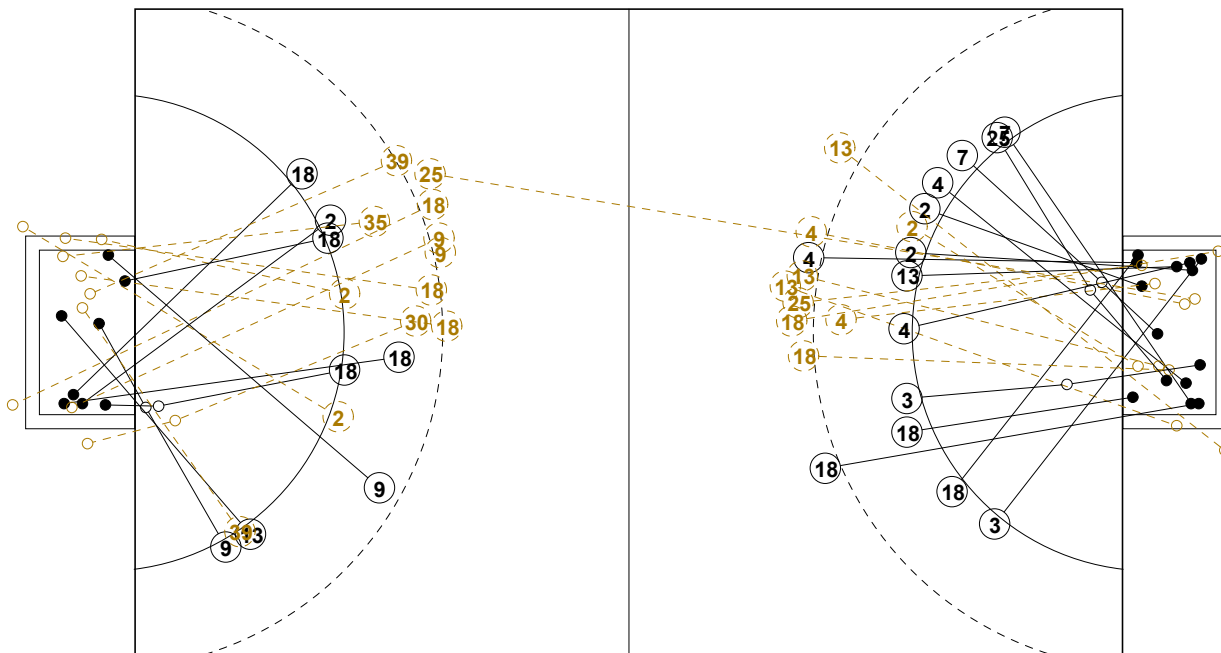

2016 IHF WOMEN'S JUNIOR (U20) WORLD CHAMPIONSHIP IN RUS PICTORIAL MATCH STATISTICS

ROUND 3

MATCH 32

201611032-21-1/1

1st Half
9 : 14

2nd Half
24 : 19

2016 IHF WOMEN'S JUNIOR (U20) WORLD CHAMPIONSHIP IN RUS

INDV/TEAM MATCH STATISTICS

OFFICIAL
HANDBALL
Women's Junior

PRELIMINARY
ROUND 3

GROUP C
MATCH 32

201611032-14-1/2
CSKA
06/07/2016 12:00

No.	Name	Field Shot	Line Shot	Wing Shot	Fast Brk.	Brk. Thr.	Free Thr.	7m Thr.	Total	Rate %	ASST.	ERR.	WAR.	2'	D+DR	TIME
GERMANY(GER)																
<i>(COURT PLAYER)</i>																
1	KOHORST Madita									0.0%						00:40:38
2	INGENPASS Annika		2/3						2/3	66.7%	1			1		00:34:38
3	BERGER Amelie			1/1	1/1				2/2	100%		1	1			00:36:02
4	GRIJSEELS Alina	1/3	0/1		2/2				3/6	50.0%	1	3	1	2		00:32:26
5	PICHLMEIER K.	1/1				1/1	1/1		3/3	100%						00:21:22
6	BURGERT Alicia									0.0%						00:06:36
7	RUTHENBECK R.		1/1	1/1	1/1			2/2	5/5	100%		1				00:49:36
8	REIMER Nele	0/1	0/1						0/2	0.0%		2				00:09:10
10	WIEDER Lisa	0/1							0/1	0.0%						00:19:36
11	BOK Aylin		1/1		0/3				1/4	25.0%						00:32:18
13	ADAMS Pia	0/4				1/1		0/1	1/6	16.7%	1	3	1	1		00:29:21
16	FEHR Vanessa									0.0%						00:19:22
18	STOLLE Alicia	3/6	1/1			2/2			6/9	66.7%	2	2				00:44:08
20	BEHREND Jenny				0/1				0/1	0.0%						00:23:57
22	SCHNEIDER Lynn									0.0%						00:07:39
25	PRIOR Paula	0/3	0/1	1/1					1/5	20.0%		2				00:27:31
Total		5/19	5/9	3/3	4/8	4/4	1/1	2/3	24/47	51.1%	5	14	3	4		
<i>(GOALKEEPER)</i>																
1	KOHORST Madita	5/6	2/5	3/5	0/1	0/1			10/18	55.6%						00:40:38
16	FEHR Vanessa	1/2	0/5		0/3	0/1		0/1	1/12	8.3%						00:19:22
Total		6/8	2/10	3/5	0/4	0/2		0/1	11/30	36.7%						

COURT PLAYER: GOALS/SHOTS

GOALKEEPER: SAVED/SHOTS

TEAM TOTALS	GOALS	SAVED	MISSED	POST	BLOCKED	TOTAL	RATE(%)
Field Shot	5	9	1	2	2	19	26.3%
Line Shot	5	3	1			9	55.6%
Wing Shot	3					3	100.0%
Fastbreak	4	4				8	50.0%
Breakthrough	4					4	100.0%
Free Throw	1					1	100.0%
7M-Throw	2		1			3	66.7%