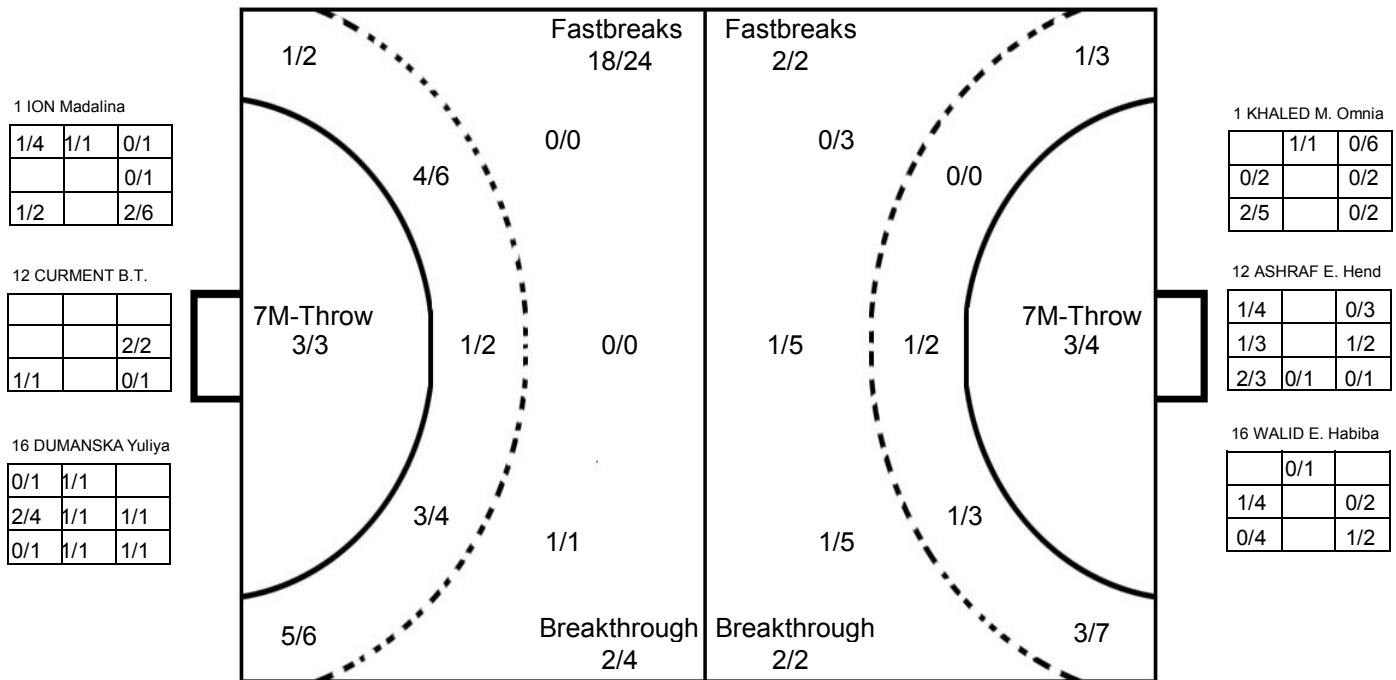

COURT PLAYER: GOALS/SHOTS

GOALKEEPER: SAVED/SHOTS

TEAM TOTALS	GOALS	SAVED	MISSED	POST	BLOCKED	TOTAL	RATE(%)
Field Shot	2	6	1	1	3	13	15.4%
Line Shot	2	2			1	5	40.0%
Wing Shot	4	6				10	40.0%
Fastbreak	2					2	100.0%
Breakthrough	2					2	100.0%
Free Throw							0.0%
7M-Throw	3	1				4	75.0%

2016 IHF WOMEN'S JUNIOR (U20) WORLD CHAMPIONSHIP IN RUS

MATCH SHOT REPORT

ROUND 3

MATCH 31

201611031-41-1/1

ROMANIA

1 ION Madalina	2 TAIVAN Andreea	3 SEVERIN A.	7 DINDILIGAN A.	8 CRAIU Florentina	10 ILIE Alina	11 VASILIU Sonia	12 CURMENT B.T.
	1	1	1	1	1	1	
			2			1	
	1		1	1	1		
Post - 0 Miss - 0 Block - 0	Post - 0 Miss - 0 Block - 1	Post - 0 Miss - 0 Block - 0	Post - 0 Miss - 0 Block - 0	Post - 0 Miss - 0 Block - 0	Post - 0 Miss - 1 Block - 0	Post - 1 Miss - 0 Block - 0	Post - 0 Miss - 0 Block - 0
13 LASLO Cristina	15 DACHE Elena	16 DUMANSKA Yuliya	17 STOICANESCU	20 ILIE Florenta	21 CORBAN Daniela	26 POLOCOSER Anca	27 OSTASE Lorena
			1	1	1	1	2
	1			1		2	2
2	2				1	1	3
Post - 0 Miss - 1 Block - 0	Post - 0 Miss - 0 Block - 0	Post - 0 Miss - 0 Block - 0	Post - 0 Miss - 0 Block - 0	Post - 0 Miss - 0 Block - 0	Post - 0 Miss - 0 Block - 0	Post - 0 Miss - 0 Block - 0	Post - 0 Miss - 0 Block - 0