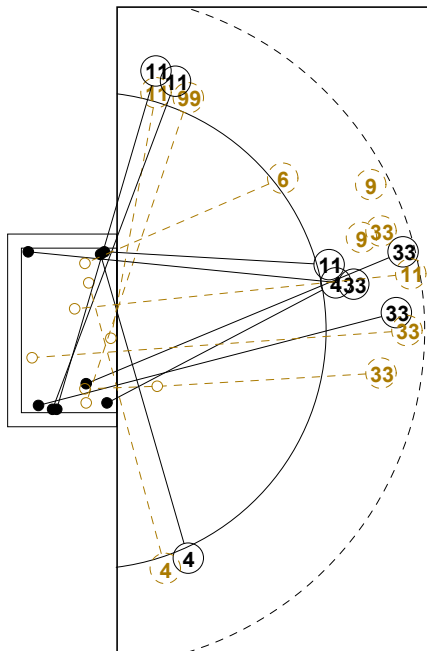

2016 IHF WOMEN'S JUNIOR (U20) WORLD CHAMPIONSHIP IN RUS PICTORIAL MATCH STATISTICS

ROUND 3

MATCH 31

201611031-21-1/1

1st Half
9 : 18

2nd Half
38 : 15

2016 IHF WOMEN'S JUNIOR (U20) WORLD CHAMPIONSHIP IN RUS

INDV/TEAM MATCH STATISTICS

OFFICIAL
HANDBALL
Women's Junior

PRELIMINARY
ROUND 3

GROUP C
MATCH 31

201611031-14-1/2
CSKA
06/07/2016 10:00

No.	Name	Field Shot	Line Shot	Wing Shot	Fast Brk.	Brk. Thr.	Free Thr.	7m Thr.	Total	Rate %	ASST.	ERR.	WAR.	2'	D+DR	TIME
ROMANIA(ROU)																
<i>(COURT PLAYER)</i>																
1	ION Madalina									0.0%	4					00:27:36
2	TAIVAN Andreea		0/1	0/1	3/6				3/8	37.5%						00:20:55
3	SEVERIN A.		1/1						1/1	100%						00:06:32
7	DINDILIGAN A.			1/1	3/4				4/5	80.0%			1			00:30:00
8	CRAIU Florentina				2/2				2/2	100%						00:23:59
10	ILIE Alina		0/1			0/1		1/1	1/3	33.3%		1				00:17:15
11	VASILIU Sonia				3/4				3/4	75.0%		3				00:34:26
12	CURMENT B.T.									0.0%	2					00:16:32
13	LASLO Cristina		0/1	1/1				2/2	3/4	75.0%	1	1				00:24:57
15	DACHE Elena		2/2		1/2	1/1			4/5	80.0%				1		00:35:32
16	DUMANSKA Yuliya									0.0%	1					00:15:52
17	STOICANESCU E.H.			3/4	1/1				4/5	80.0%						00:29:52
20	ILIE Florenta			1/1					1/1	100%	1	1		1		00:42:46
21	CORBAN Daniela		0/1		1/1				1/2	50.0%		1				00:13:32
26	POLOCOSER Anca	1/1	2/2			1/2			4/5	80.0%		1				00:52:52
27	OSTASE Lorena		3/3		4/4				7/7	100%		2	1	1		00:34:19
Total		1/1	8/12	6/8	18/24	2/4		3/3	38/52	73.1%	9	10	2	3		
<i>(GOALKEEPER)</i>																
1	ION Madalina	2/4	0/2	3/5	0/1	0/1		0/2	5/15	33.3%	4					00:27:36
12	CURMENT B.T.	2/2		1/1		0/1			3/4	75.0%	2					00:16:32
16	DUMANSKA Yuliya	2/2	2/2	2/4	0/1			1/2	7/11	63.6%	1					00:15:52
Total		6/8	2/4	6/10	0/2	0/2		1/4	15/30	50.0%	7					