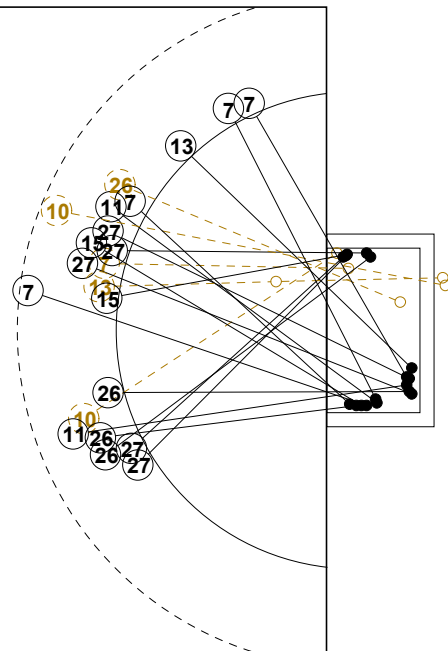

2016 IHF WOMEN'S JUNIOR (U20) WORLD CHAMPIONSHIP IN RUS PICTORIAL MATCH STATISTICS

ROUND 3

MATCH 31

201611031-21-1/1

1st Half
9 : 18

2nd Half
38 : 15

2016 IHF WOMEN'S JUNIOR (U20) WORLD CHAMPIONSHIP IN RUS

INDV/TEAM MATCH STATISTICS

COURT PLAYER: GOALS/SHOTS

GOALKEEPER: SAVED/SHOTS

TEAM TOTALS	GOALS	SAVED	MISSED	POST	BLOCKED	TOTAL	RATE(%)
Field Shot	1					1	100.0%
Line Shot	8	2	1		1	12	66.7%
Wing Shot	6	2				8	75.0%
Fastbreak	18	5		1		24	75.0%
Breakthrough	2	1	1			4	50.0%
Free Throw							0.0%
7M-Throw	3					3	100.0%