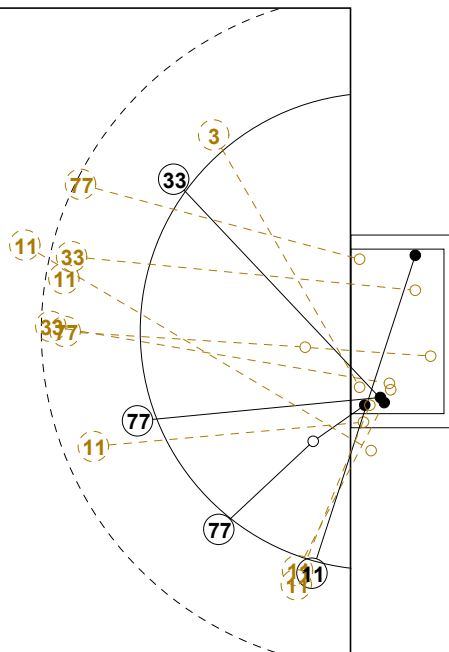

2016 IHF WOMEN'S JUNIOR (U20) WORLD CHAMPIONSHIP IN RUS PICTORIAL MATCH STATISTICS

ROUND 3

MATCH 31

201611031-21-1/1

1st Half
9 : 18

2nd Half
38 : 15

2016 IHF WOMEN'S JUNIOR (U20) WORLD CHAMPIONSHIP IN RUS

INDV/TEAM MATCH STATISTICS