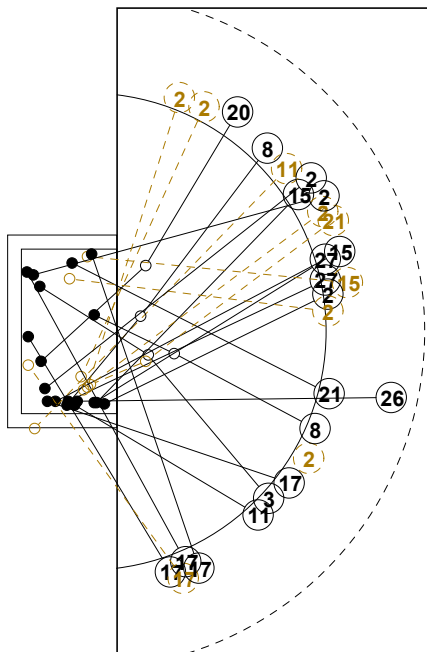

2016 IHF WOMEN'S JUNIOR (U20) WORLD CHAMPIONSHIP IN RUS PICTORIAL MATCH STATISTICS

ROUND 3

MATCH 31

201611031-21-1/1

1st Half
9 : 18

2nd Half
38 : 15

2016 IHF WOMEN'S JUNIOR (U20) WORLD CHAMPIONSHIP IN RUS

INDV/TEAM MATCH STATISTICS

OFFICIAL
HANDBALL
Women's Junior

PRELIMINARY
ROUND 3

GROUP C
MATCH 31

201611031-14-1/2
CSKA
06/07/2016 10:00

No.	Name	Field Shot	Line Shot	Wing Shot	Fast Brk.	Brk. Thr.	Free Thr.	7m Thr.	Total	Rate %	ASST.	ERR.	WAR.	2'	D+DR	TIME
ROMANIA(ROU)																
<i>(COURT PLAYER)</i>																
1	ION Madalina									0.0%	4					00:27:36
2	TAIVAN Andreea		0/1	0/1	3/6				3/8	37.5%						00:20:55
3	SEVERIN A.		1/1						1/1	100%						00:06:32
7	DINDILIGAN A.			1/1	3/4				4/5	80.0%			1			00:30:00
8	CRAIU Florentina				2/2				2/2	100%						00:23:59
10	ILIE Alina		0/1			0/1		1/1	1/3	33.3%		1				00:17:15
11	VASILIU Sonia				3/4				3/4	75.0%		3				00:34:26
12	CURMENT B.T.									0.0%	2					00:16:32
13	LASLO Cristina		0/1	1/1				2/2	3/4	75.0%	1	1				00:24:57
15	DACHE Elena		2/2		1/2	1/1			4/5	80.0%				1		00:35:32
16	DUMANSKA Yuliya									0.0%	1					00:15:52
17	STOICANESCU E.H.			3/4	1/1				4/5	80.0%						00:29:52
20	ILIE Florenta			1/1					1/1	100%	1	1		1		00:42:46
21	CORBAN Daniela		0/1		1/1				1/2	50.0%		1				00:13:32
26	POLOCOSER Anca	1/1	2/2			1/2			4/5	80.0%		1				00:52:52
27	OSTASE Lorena		3/3		4/4				7/7	100%		2	1	1		00:34:19
Total		1/1	8/12	6/8	18/24	2/4		3/3	38/52	73.1%	9	10	2	3		
<i>(GOALKEEPER)</i>																
1	ION Madalina	2/4	0/2	3/5	0/1	0/1		0/2	5/15	33.3%	4					00:27:36
12	CURMENT B.T.	2/2		1/1		0/1			3/4	75.0%	2					00:16:32
16	DUMANSKA Yuliya	2/2	2/2	2/4	0/1			1/2	7/11	63.6%	1					00:15:52
Total		6/8	2/4	6/10	0/2	0/2		1/4	15/30	50.0%	7					