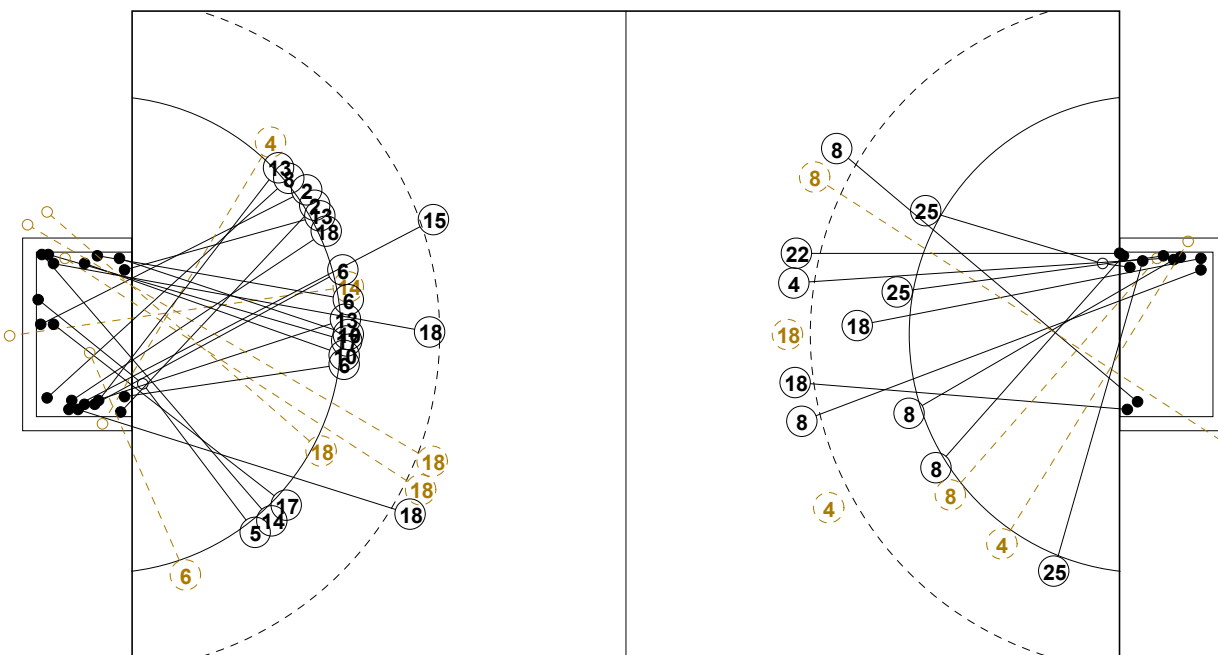

2016 IHF WOMEN'S JUNIOR (U20) WORLD CHAMPIONSHIP IN RUS PICTORIAL MATCH STATISTICS

ROUND 2

MATCH 24

201611024-21-1/1

1st Half
8 : 18

2nd Half
39 : 21

2016 IHF WOMEN'S JUNIOR (U20) WORLD CHAMPIONSHIP IN RUS

INDV/TEAM MATCH STATISTICS

OFFICIAL
HANDBALL
Women's Junior

PRELIMINARY
ROUND 2

GROUP D
MATCH 24

201611024-14-1/2
Dinamo Hall
04/07/2016 20:00

No.	Name	Field Shot	Line Shot	Wing Shot	Fast Brk.	Brk. Thr.	Free Thr.	7m Thr.	Total	Rate %	ASST.	ERR.	WAR.	2'	D+DR	TIME
CHILE(CHI)																
<i>(COURT PLAYER)</i>																
1	FARREAUT V.D.A.									0.0%						00:20:25
2	GOMEZ C.Rocio									0.0%	2	2				00:25:31
4	MINO L.Daniela	3/6	2/2	0/1		0/1		0/2	5/12	41.7%	1	12				00:47:15
5	ARANCIBIA S.J.B.	0/1			1/1				1/2	50.0%						00:31:04
7	QUEZADA V.Paula									0.0%						00:00:00
8	ZAVALA R.F.E.	2/5	1/4		2/2				5/11	45.5%	1	6	1			00:51:13
10	SAN MARTIN S.M.									0.0%	1					00:28:54
11	FRANCO B.Isidora	1/2							1/2	50.0%		1	1			00:15:42
12	WARSCHAWSKY E.J.									0.0%						00:39:35
13	GRANT C.Lucia									0.0%		1	1	1		00:36:54
14	MORENO C.C.F.		0/1						0/1	0.0%	1					00:16:00
15	ELIZONDO I.C.B.									0.0%				1		00:06:19
18	CORREA V.Maria	1/3				2/2			3/5	60.0%		2				00:43:05
21	CASTRO R.C.									0.0%						00:00:00
22	ALVAREZ G.Maura	1/3						2/3	3/6	50.0%		4				00:31:17
25	PEREZ G.V.		2/2	1/1					3/3	100%						00:23:04
Total		8/20	5/9	1/2	3/3	2/3		2/5	21/42	50.0%	6	28	3	2		
<i>(GOALKEEPER)</i>																
1	FARREAUT V.D.A.		1/2	1/4	0/3	0/4		0/1	2/14	14.3%						00:20:25
12	WARSCHAWSKY E.J.	1/5	0/1	1/5	1/13	0/3		0/3	3/30	10.0%						00:39:35
Total		1/5	1/3	2/9	1/16	0/7		0/4	5/44	11.4%						

COURT PLAYER: GOALS/SHOTS

GOALKEEPER: SAVED/SHOTS

TEAM TOTALS	GOALS	SAVED	MISSED	POST	BLOCKED	TOTAL	RATE(%)
Field Shot	8	4	2	1	5	20	40.0%
Line Shot	5	3		1		9	55.6%
Wing Shot	1			1		2	50.0%
Fastbreak	3					3	100.0%
Breakthrough	2	1				3	66.7%
Free Throw							0.0%
7M-Throw	2	1	2			5	40.0%