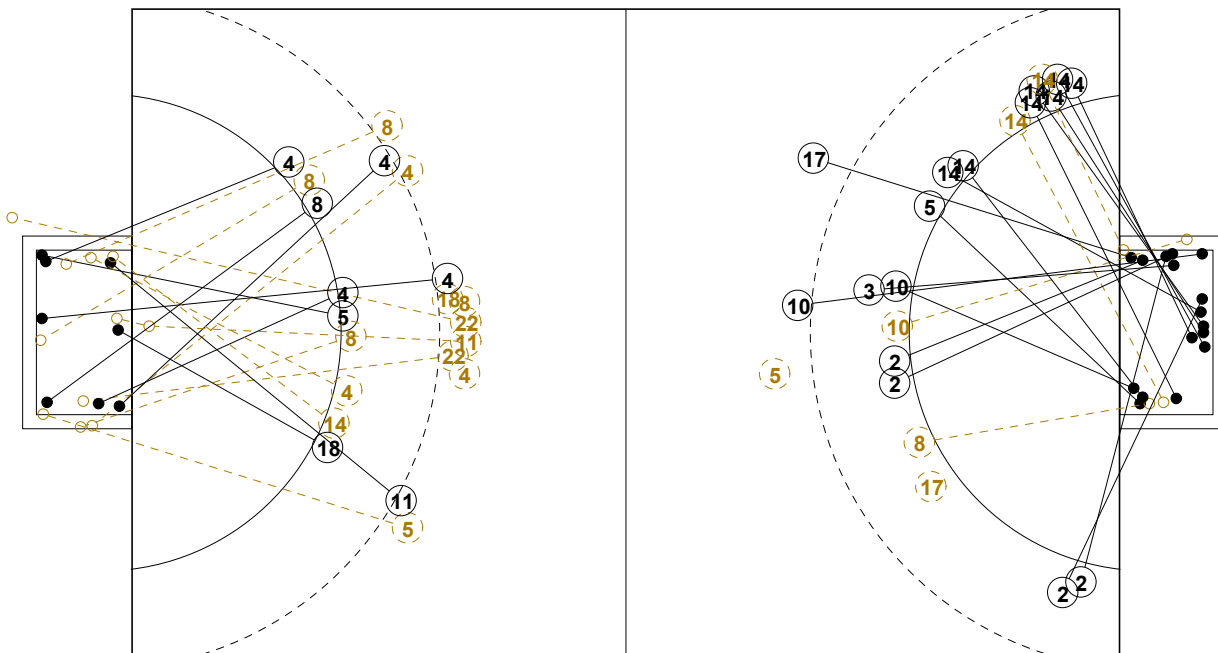

2016 IHF WOMEN'S JUNIOR (U20) WORLD CHAMPIONSHIP IN RUS PICTORIAL MATCH STATISTICS

ROUND 2

MATCH 24

201611024-21-1/1

1st Half
8 : 18

2nd Half
39 : 21

2016 IHF WOMEN'S JUNIOR (U20) WORLD CHAMPIONSHIP IN RUS

INDV/TEAM MATCH STATISTICS

OFFICIAL
HANDBALL
Women's Junior

PRELIMINARY
ROUND 2

GROUP D
MATCH 24

201611024-14-1/2
Dinamo Hall
04/07/2016 20:00

No.	Name	Field Shot	Line Shot	Wing Shot	Fast Brk.	Brk. Thr.	Free Thr.	7m Thr.	Total	Rate %	ASST.	ERR.	WAR.	2'	D+DR	TIME
CHILE(CHI)																
<i>(COURT PLAYER)</i>																
1	FARREAUT V.D.A.									0.0%						00:20:25
2	GOMEZ C.Rocio									0.0%	2	2				00:25:31
4	MINO L.Daniela	3/6	2/2	0/1		0/1		0/2	5/12	41.7%	1	12				00:47:15
5	ARANCIBIA S.J.B.	0/1			1/1				1/2	50.0%						00:31:04
7	QUEZADA V.Paula									0.0%						00:00:00
8	ZAVALA R.F.E.	2/5	1/4		2/2				5/11	45.5%	1	6	1			00:51:13
10	SAN MARTIN S.M.									0.0%	1					00:28:54
11	FRANCO B.Isidora	1/2							1/2	50.0%		1	1			00:15:42
12	WARSCHAWSKY E.J.									0.0%						00:39:35
13	GRANT C.Lucia									0.0%		1	1	1		00:36:54
14	MORENO C.C.F.		0/1						0/1	0.0%	1					00:16:00
15	ELIZONDO I.C.B.									0.0%				1		00:06:19
18	CORREA V.Maria	1/3				2/2			3/5	60.0%		2				00:43:05
21	CASTRO R.C.									0.0%						00:00:00
22	ALVAREZ G.Maura	1/3						2/3	3/6	50.0%		4				00:31:17
25	PEREZ G.V.		2/2	1/1					3/3	100%						00:23:04
Total		8/20	5/9	1/2	3/3	2/3		2/5	21/42	50.0%	6	28	3	2		
<i>(GOALKEEPER)</i>																
1	FARREAUT V.D.A.		1/2	1/4	0/3	0/4		0/1	2/14	14.3%						00:20:25
12	WARSCHAWSKY E.J.	1/5	0/1	1/5	1/13	0/3		0/3	3/30	10.0%						00:39:35
Total		1/5	1/3	2/9	1/16	0/7		0/4	5/44	11.4%						

COURT PLAYER: GOALS/SHOTS

GOALKEEPER: SAVED/SHOTS

TEAM TOTALS	GOALS	SAVED	MISSED	POST	BLOCKED	TOTAL	RATE(%)
Field Shot	8	4	2	1	5	20	40.0%
Line Shot	5	3		1		9	55.6%
Wing Shot	1			1		2	50.0%
Fastbreak	3					3	100.0%
Breakthrough	2	1				3	66.7%
Free Throw							0.0%
7M-Throw	2	1	2			5	40.0%