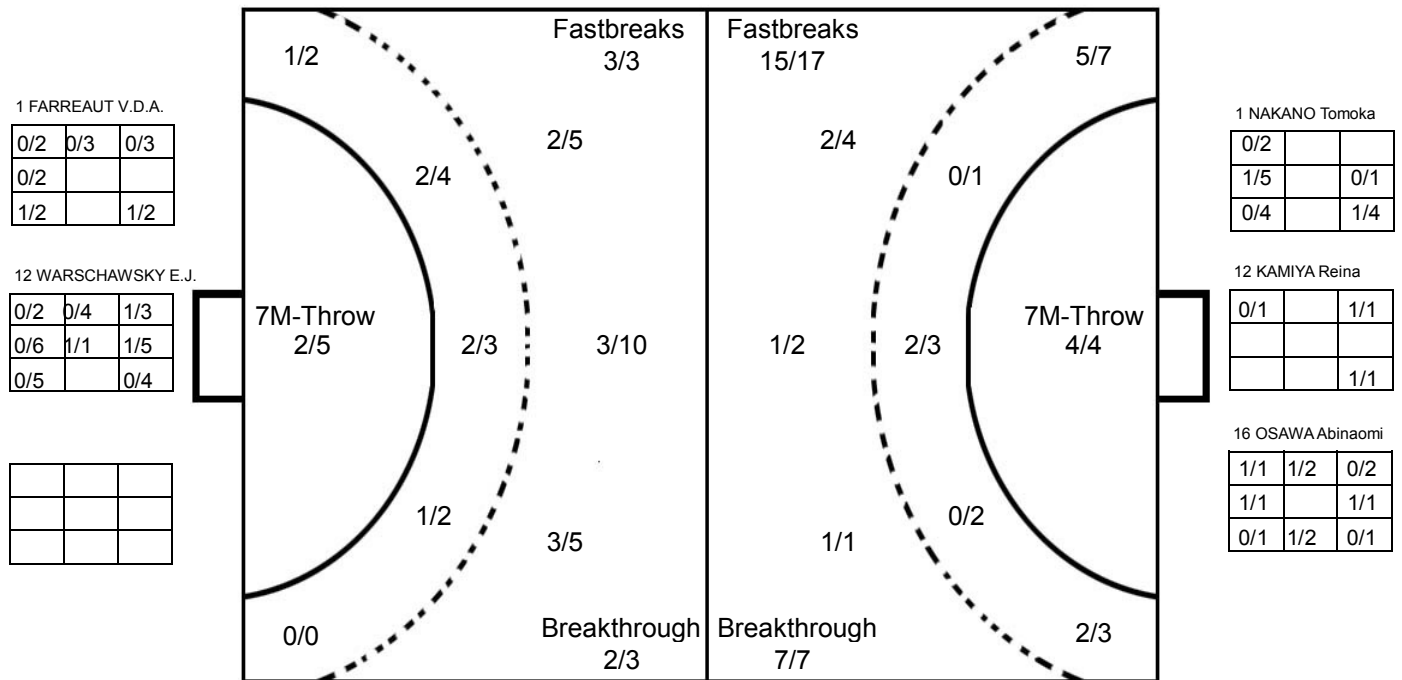

**Russia
2016**
IHF Women's Junior (U20)
World Championship

PHMS Pictorial Handball Match Statistics

IHF Official System

2016 IHF WOMEN'S JUNIOR (U20) WORLD CHAMPIONSHIP IN RUS

MATCH SHOT REPORT

ROUND 2

MATCH 24

201611024-41-1/1

CHILE

1 FARREAUT V.D.A.	2 GOMEZ C.Rocio	4 MINO L.Daniela	5 ARANCIBIA S.J.B.	7 QUEZADA V.Paula	8 ZAVALA R.F.E.	10 SAN MARTIN S.M.	11 FRANCO B.Isidora
		1 1	1		2		
		2			1		
		1			1 1		1
Post - 0 Miss - 0 Block - 0	Post - 0 Miss - 0 Block - 0	Post - 2 Miss - 1 Block - 2	Post - 0 Miss - 0 Block - 0	Post - 0 Miss - 0 Block - 0	Post - 1 Miss - 1 Block - 1	Post - 0 Miss - 0 Block - 0	Post - 0 Miss - 0 Block - 0
12 WARSCHAWSKY	13 GRANT C.Lucia	14 MORENO C.C.F.	15 ELIZONDO I.C.B.	18 CORREA V.Maria	21 CASTRO R.C.	22 ALVAREZ G.Maura	25 PEREZ G.V.
				1			
						1	1
				1 1		1 1	2
Post - 0 Miss - 0 Block - 0	Post - 0 Miss - 0 Block - 0	Post - 0 Miss - 0 Block - 0	Post - 0 Miss - 0 Block - 0	Post - 0 Miss - 0 Block - 2	Post - 0 Miss - 0 Block - 0	Post - 0 Miss - 2 Block - 0	Post - 0 Miss - 0 Block - 0

JAPAN

1 NAKANO Tomoka	2 FUJITA Asuka	3 MITSUHASHI Miki	4 TAKASUGI Momoka	5 KAWARABATA Yuko	6 WADA Ryoka	7 WATANABE Itsuki	8 TOMAI Natsuki
	1 1			1			1
	2	1	1		1 1		
	2			1	1		
Post - 0 Miss - 0 Block - 0	Post - 0 Miss - 0 Block - 0	Post - 0 Miss - 0 Block - 0	Post - 1 Miss - 0 Block - 0	Post - 0 Miss - 0 Block - 1	Post - 0 Miss - 0 Block - 0	Post - 0 Miss - 0 Block - 0	Post - 0 Miss - 0 Block - 0
10 IJICHI Miki	12 KAMIYA Reina	13 YAMAGUCHI Erika	14 MAGATA Ayaho	15 SAWAI Sakura	16 OSAWA Abinaomi	17 AO Reiko	18 WATANABE Maaya
1			5 1	1		1 2	1
		2	1				2
			1			2	1
Post - 1 Miss - 0 Block - 0	Post - 0 Miss - 0 Block - 0	Post - 0 Miss - 0 Block - 0	Post - 0 Miss - 1 Block - 0	Post - 0 Miss - 0 Block - 0	Post - 0 Miss - 0 Block - 0	Post - 0 Miss - 0 Block - 1	Post - 0 Miss - 2 Block - 0