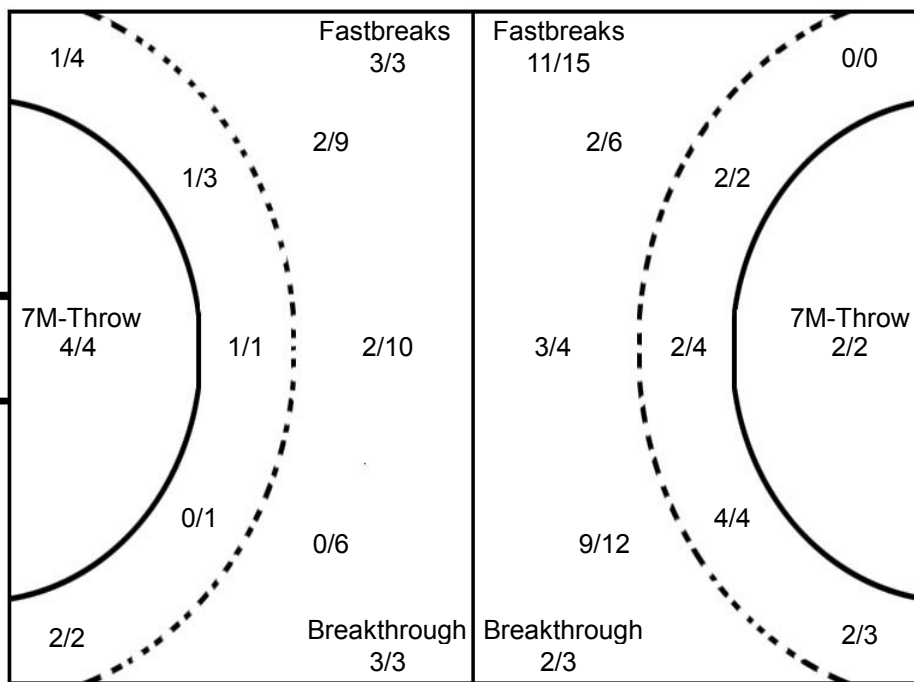

## GOALKEEPER: SAVED/SHOTS

TEAM TOTALS	GOALS	SAVED	MISSED	POST	BLOCKED	TOTAL	RATE(%)
Field Shot	14	3	3	1		21	66.7%
Line Shot	8	1		1		10	80.0%
Wing Shot	2	1				3	66.7%
Fastbreak	11	4				15	73.3%
Breakthrough	2		1			3	66.7%
Free Throw		1				1	0.0%
7M-Throw	2					2	100.0%

2016 IHF WOMEN'S JUNIOR (U20) WORLD CHAMPIONSHIP IN RUS MATCH SHOT REPORT

ROUND 2

MATCH 23

201611023-41-1/1

CHINA

Player statistics for China including names like WANG Dan, SHI Ziwei, ZHANG Yiting, etc., and their respective shot counts in a grid format.

Statistics for player 12 YANG Yurou: 0/4, 0/1, 2/9, 1/6, 1/2, 0/3

Statistics for player 16 LU Chang: 0/1, 0/2, 0/2, 0/1

Statistics for player 22 WANG Xinran: 0/1, 0/1, 0/1

Statistics for player 1 RIABTSEVA A.: 0/1, 1/2, 2/4, 1/1, 0/2, 2/4, 1/2