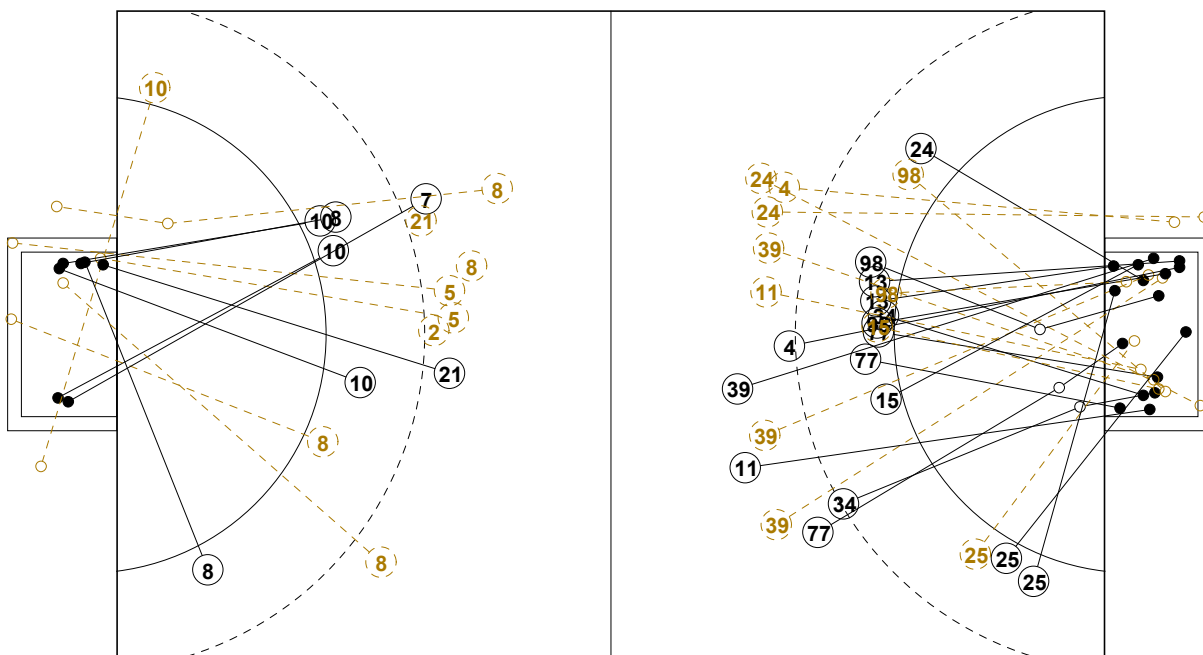

# 2016 IHF WOMEN'S JUNIOR (U20) WORLD CHAMPIONSHIP IN RUS PICTORIAL MATCH STATISTICS

ROUND 2

MATCH 23

201611023-21-1/1

1st Half  
23 : 9

2nd Half  
19 : 39