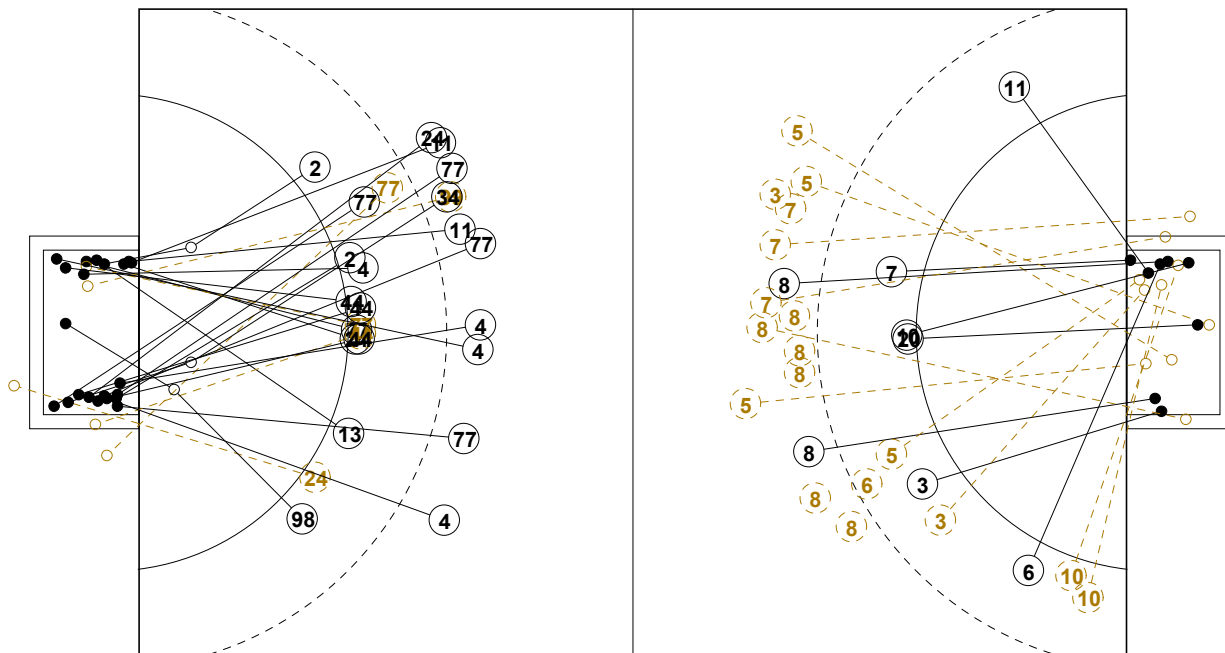

# 2016 IHF WOMEN'S JUNIOR (U20) WORLD CHAMPIONSHIP IN RUS PICTORIAL MATCH STATISTICS

ROUND 2

MATCH 23

201611023-21-1/1

1st Half  
23 : 9

2nd Half  
19 : 39

### INDV/TEAM MATCH STATISTICS

OFFICIAL  
HANDBALL  
Women's Junior

PRELIMINARY  
ROUND 2

GROUP D  
MATCH 23

201611023-14-1/2  
Dinamo Hall  
04/07/2016 18:00

No.	Name	Field Shot	Line Shot	Wing Shot	Fast Brk.	Brk. Thr.	Free Thr.	7m Thr.	Total	Rate %	ASST.	ERR.	WAR.	2'	D+DR	TIME
<b>CHINA(CHN)</b>																
<i>(COURT PLAYER)</i>																
2	WANG Dan	0/1							0/1	0.0%						00:07:40
3	SHI Ziwei	0/1	0/1			1/1		1/1	2/4	50.0%		2				00:17:06
5	ZHANG Yiting	0/5	0/1					1/1	1/7	14.3%	1	5				00:36:02
6	ZHANG Tingting	0/1		1/1					1/2	50.0%		3				00:17:40
7	YANG Jialu	1/4				1/1			2/5	40.0%		1				00:42:13
8	LIN Yanqun	2/11	0/1	1/1		1/1			4/14	28.6%		4				00:49:13
9	MU Qingcong									0.0%		1	1			00:47:36
10	TIAN Xiuxiu		1/1	0/3	3/3				4/7	57.1%	1	3				00:51:12
11	LYU Qingwen			1/1					1/1	100%				1		00:50:55
12	YANG Yurou									0.0%						00:49:40
13	JIANG Weishan									0.0%						00:07:05
16	LU Chang									0.0%						00:07:22
20	HAO Zerong		1/1					2/2	3/3	100%						00:10:40
21	SUO Shanshan	1/2							1/2	50.0%		1	1			00:10:49
22	WANG Xinran									0.0%						00:02:58
23	ZHOU Xueting									0.0%						00:09:16
<b>Total</b>		4/25	2/5	3/6	3/3	3/3		4/4	19/46	41.3%	2	20	2	1		
<i>(GOALKEEPER)</i>																
12	YANG Yurou	3/13	1/7	1/3	4/11	0/2	1/1	0/1	10/38	26.3%						00:49:40
16	LU Chang	0/2	0/1		0/4			0/1	0/8	0.0%						00:07:22
22	WANG Xinran	0/2	0/1						0/3	0.0%						00:02:58
<b>Total</b>		3/17	1/9	1/3	4/15	0/2	1/1	0/2	10/49	20.4%						