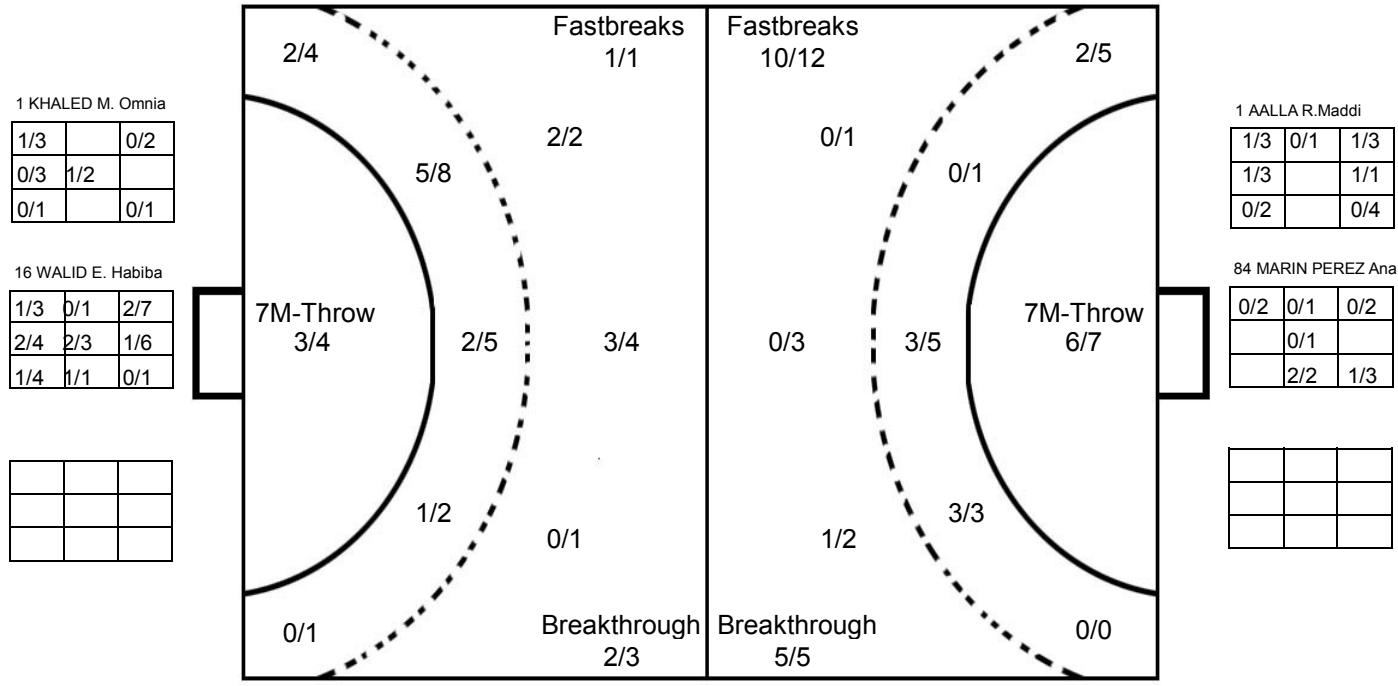

**Russia
2016**
IHF Women's Junior (U20)
World Championship

PHMS Pictorial Handball Match Statistics

IHF Official System

2016 IHF WOMEN'S JUNIOR (U20) WORLD CHAMPIONSHIP IN RUS

MATCH SHOT REPORT

ROUND 2

MATCH 21

201611021-41-1/1

EGYPT

1 KHALED M. Omnia	3 KHALED S. Yara	4 ALI M. Malak	6 SHERIF M. Nada	8 HELAL M. Salma	9 REFAAT K. Yasmen	10 ABDALLAH H. Nada	11 HELMY S. Doaa
<table border="1"><tr><td></td><td></td><td></td></tr><tr><td></td><td></td><td></td></tr><tr><td></td><td></td><td></td></tr></table>	<table border="1"><tr><td>1</td><td>1</td><td></td></tr><tr><td></td><td></td><td></td></tr><tr><td></td><td></td><td></td></tr></table>	<table border="1"><tr><td></td><td></td><td></td></tr><tr><td></td><td></td><td></td></tr><tr><td></td><td></td><td></td></tr></table>	<table border="1"><tr><td>1</td><td>1</td><td>1</td></tr><tr><td>1</td><td></td><td></td></tr><tr><td></td><td></td><td></td></tr></table>	<table border="1"><tr><td></td><td></td><td></td></tr><tr><td>1</td><td></td><td></td></tr><tr><td></td><td></td><td></td></tr></table>	<table border="1"><tr><td></td><td></td><td>2</td></tr><tr><td></td><td></td><td></td></tr><tr><td></td><td></td><td></td></tr></table>	<table border="1"><tr><td></td><td></td><td></td></tr><tr><td></td><td>1</td><td></td></tr><tr><td></td><td></td><td>1</td></tr></table>	<table border="1"><tr><td></td><td></td><td>1</td></tr><tr><td></td><td></td><td></td></tr><tr><td></td><td></td><td>2</td></tr></table>
Post - 0 Miss - 0 Block - 0	Post - 0 Miss - 0 Block - 0	Post - 0 Miss - 0 Block - 0	Post - 0 Miss - 0 Block - 0	Post - 0 Miss - 0 Block - 0	Post - 0 Miss - 0 Block - 0	Post - 0 Miss - 0 Block - 1	Post - 1 Miss - 1 Block - 2
12 ASHRAF E. Hend	14 AHMED W. Nouran	16 WALID E. Habiba	33 KHALED H. Nouran	66 ESSAM B. Soad	97 KHALED M. Yara	99 OSAMA I. Yara	
<table border="1"><tr><td></td><td></td><td></td></tr><tr><td></td><td></td><td></td></tr><tr><td></td><td></td><td></td></tr></table>	<table border="1"><tr><td></td><td></td><td></td></tr><tr><td></td><td></td><td></td></tr><tr><td></td><td></td><td></td></tr></table>	<table border="1"><tr><td></td><td></td><td></td></tr><tr><td></td><td></td><td></td></tr><tr><td></td><td></td><td></td></tr></table>	<table border="1"><tr><td>1</td><td></td><td>1</td></tr><tr><td></td><td></td><td></td></tr><tr><td>1</td><td></td><td>1</td></tr></table>	<table border="1"><tr><td></td><td></td><td></td></tr><tr><td></td><td></td><td></td></tr><tr><td></td><td></td><td></td></tr></table>	<table border="1"><tr><td></td><td></td><td></td></tr><tr><td></td><td></td><td>1</td></tr><tr><td></td><td></td><td></td></tr></table>	<table border="1"><tr><td></td><td></td><td></td></tr><tr><td>1</td><td></td><td>1</td></tr><tr><td></td><td></td><td></td></tr></table>	<table border="1"><tr><td></td><td></td><td></td></tr><tr><td></td><td></td><td></td></tr><tr><td></td><td></td><td></td></tr></table>
Post - 0 Miss - 0 Block - 0	Post - 0 Miss - 0 Block - 0	Post - 0 Miss - 0 Block - 0	Post - 1 Miss - 1 Block - 0	Post - 0 Miss - 0 Block - 0	Post - 0 Miss - 0 Block - 0	Post - 0 Miss - 0 Block - 0	

SPAIN

1 AALLA R. Maddi	2 DE ANDRES C.N.	5 VILORIA P. Aida	9 MARTINEZ C.N.	12 PALOMINO D. Ana	13 HERNANDEZ S.L.	18 PRIETO O. Maria	25 ROJAS R. Anna
<table border="1"><tr><td></td><td></td><td></td></tr><tr><td></td><td></td><td></td></tr><tr><td></td><td></td><td></td></tr></table>	<table border="1"><tr><td>2</td><td></td><td></td></tr><tr><td></td><td></td><td></td></tr><tr><td></td><td></td><td></td></tr></table>	<table border="1"><tr><td></td><td>1</td><td>1</td></tr><tr><td>1</td><td></td><td>3</td></tr><tr><td></td><td></td><td></td></tr></table>	<table border="1"><tr><td></td><td></td><td>2</td></tr><tr><td></td><td></td><td></td></tr><tr><td></td><td></td><td>1</td></tr></table>	<table border="1"><tr><td></td><td></td><td></td></tr><tr><td></td><td></td><td></td></tr><tr><td></td><td></td><td></td></tr></table>	<table border="1"><tr><td></td><td></td><td>3</td></tr><tr><td></td><td>1</td><td></td></tr><tr><td></td><td></td><td>1</td></tr></table>	<table border="1"><tr><td></td><td></td><td></td></tr><tr><td>2</td><td></td><td></td></tr><tr><td>2</td><td></td><td></td></tr></table>	<table border="1"><tr><td></td><td></td><td></td></tr><tr><td></td><td></td><td></td></tr><tr><td></td><td></td><td></td></tr></table>
Post - 0 Miss - 0 Block - 0	Post - 0 Miss - 0 Block - 0	Post - 0 Miss - 0 Block - 0	Post - 0 Miss - 0 Block - 0	Post - 0 Miss - 0 Block - 0	Post - 0 Miss - 0 Block - 0	Post - 0 Miss - 1 Block - 0	Post - 0 Miss - 0 Block - 0
26 ARTOLA A. Ane	30 KORTABERRIA	34 TORRAS PARERA	35 ECHEVERRIA M.M.	38 LIZARBE BOM E.	39 ENCINA ALVAREZ	84 MARIN PEREZ Ana	97 GASSAMA C.K.
<table border="1"><tr><td></td><td></td><td></td></tr><tr><td>1</td><td></td><td></td></tr><tr><td></td><td></td><td></td></tr></table>	<table border="1"><tr><td>1</td><td></td><td></td></tr><tr><td>2</td><td></td><td>1</td></tr><tr><td></td><td></td><td></td></tr></table>	<table border="1"><tr><td></td><td></td><td>1</td></tr><tr><td></td><td></td><td></td></tr><tr><td></td><td></td><td></td></tr></table>	<table border="1"><tr><td>1</td><td></td><td></td></tr><tr><td></td><td></td><td></td></tr><tr><td>1</td><td></td><td></td></tr></table>	<table border="1"><tr><td></td><td></td><td></td></tr><tr><td></td><td></td><td></td></tr><tr><td></td><td></td><td></td></tr></table>	<table border="1"><tr><td></td><td></td><td></td></tr><tr><td></td><td></td><td>1</td></tr><tr><td>1</td><td></td><td></td></tr></table>	<table border="1"><tr><td></td><td></td><td></td></tr><tr><td></td><td></td><td></td></tr><tr><td></td><td></td><td></td></tr></table>	<table border="1"><tr><td></td><td></td><td></td></tr><tr><td></td><td></td><td></td></tr><tr><td></td><td></td><td></td></tr></table>
Post - 0 Miss - 0 Block - 0	Post - 0 Miss - 0 Block - 0	Post - 0 Miss - 0 Block - 0	Post - 0 Miss - 0 Block - 0	Post - 0 Miss - 1 Block - 0	Post - 0 Miss - 0 Block - 0	Post - 0 Miss - 0 Block - 0	Post - 0 Miss - 0 Block - 0