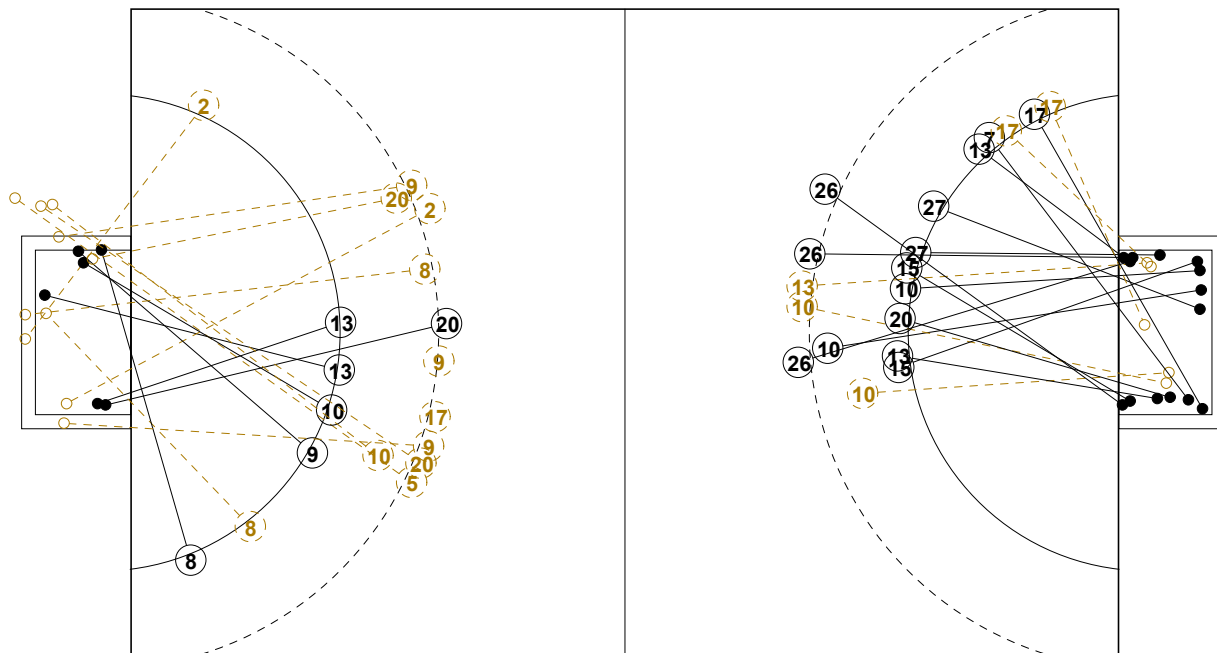

2016 IHF WOMEN'S JUNIOR (U20) WORLD CHAMPIONSHIP IN RUS PICTORIAL MATCH STATISTICS

ROUND 2

MATCH 20

201611020-21-1/1

1st Half
6 : 17

2nd Half
23 : 17

2016 IHF WOMEN'S JUNIOR (U20) WORLD CHAMPIONSHIP IN RUS

INDV/TEAM MATCH STATISTICS

OFFICIAL
HANDBALL
Women's Junior

PRELIMINARY
ROUND 2

GROUP C
MATCH 20

201611020-14-1/2
CSKA
04/07/2016 18:00

No.	Name	Field Shot	Line Shot	Wing Shot	Fast Brk.	Brk. Thr.	Free Thr.	7m Thr.	Total	Rate %	ASST.	ERR.	WAR.	2'	D+DR	TIME
ARGENTINA(ARG)																
<i>(COURT PLAYER)</i>																
1	DOMINICI Camila									0.0%		1				00:39:48
2	URBAN Rosario	0/1		0/1					0/2	0.0%			1			00:23:48
4	PIPPO Camila									0.0%						00:00:00
5	CASASOLA Micaela	0/2	1/1						1/3	33.3%		4		1		00:33:39
7	LACAZETTE Lila			0/1		1/1			1/2	50.0%		1				00:14:19
8	BONAZZOLA Camila			1/2	0/1				1/3	33.3%		2	1			00:24:50
9	MAZZA Martina	1/5		2/2	1/1				4/8	50.0%		3				00:45:07
10	SANS Macarena	2/2	0/1	0/1		1/1			3/5	60.0%	1	3				00:39:13
11	CHIAUZZI Sofia		2/2						2/2	100%						00:26:43
13	GAVILAN Giuliana		3/3						3/3	100%			1	1		00:28:48
14	MORENO Daniela			1/3					1/3	33.3%						00:28:43
15	BERNABEI Nicole			0/1					0/1	0.0%		2				00:06:44
16	SORIANO Sol									0.0%						00:20:12
17	ROMERO Jessica	0/1		0/1					0/2	0.0%		2		2		00:42:54
20	CARLETTI Maira	1/4							1/4	25.0%	1	3				00:29:19
21	SANABRIA Gisela		0/1						0/1	0.0%	1	1				00:14:34
Total		4/15	6/8	4/12	1/2	2/2			17/39	43.6%	3	22	3	4		
<i>(GOALKEEPER)</i>																
1	DOMINICI Camila	4/5	3/6	3/6		0/2		1/3	11/22	50.0%		1				00:39:48
16	SORIANO Sol	2/4	0/4	1/1	1/3	0/1	0/1	0/2	4/16	25.0%						00:20:12
Total		6/9	3/10	4/7	1/3	0/3	0/1	1/5	15/38	39.5%		1				

COURT PLAYER: GOALS/SHOTS

GOALKEEPER: SAVED/SHOTS

TEAM TOTALS	GOALS	SAVED	MISSED	POST	BLOCKED	TOTAL	RATE(%)
Field Shot	4	5	2	2	2	15	26.7%
Line Shot	6		1	1		8	75.0%
Wing Shot	4	5	2	1		12	33.3%
Fastbreak	1			1		2	50.0%
Breakthrough	2					2	100.0%
Free Throw							0.0%
7M-Throw							0.0%