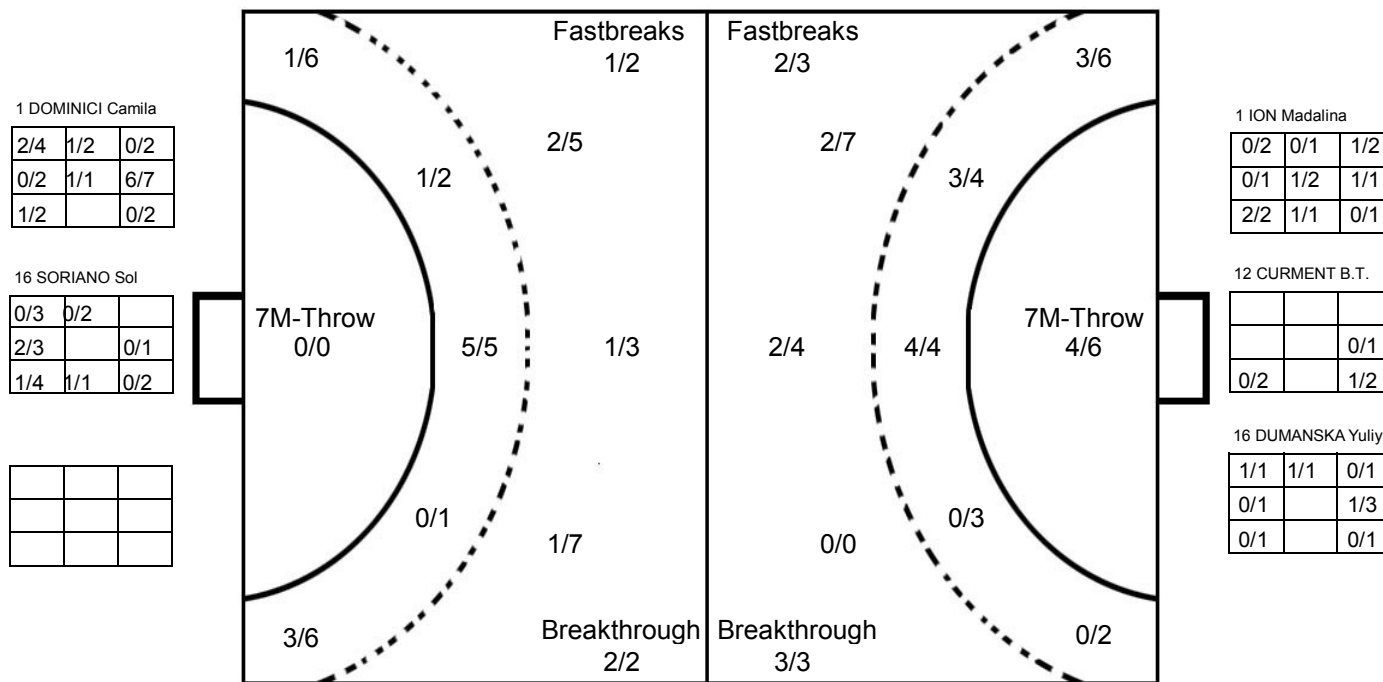

**Russia
2016**
IHF Women's Junior (U20)
World Championship

PHMS Pictorial Handball Match Statistics

IHF Official System

2016 IHF WOMEN'S JUNIOR (U20) WORLD CHAMPIONSHIP IN RUS
MATCH SHOT REPORT

ROUND 2

MATCH 20

201611020-41-1/1

ARGENTINA

1 DOMINICI Camila	2 URBAN Rosario	4 PIPPO Camila	5 CASASOLA Micaela	7 LACAZETTE Lila	8 BONAZZOLA Camila	9 MAZZA Martina	10 SANS Macarena
<table border="1"><tr><td></td><td></td><td></td></tr><tr><td></td><td></td><td></td></tr><tr><td></td><td></td><td></td></tr></table>	<table border="1"><tr><td></td><td></td><td></td></tr><tr><td></td><td></td><td></td></tr><tr><td></td><td></td><td></td></tr></table>	<table border="1"><tr><td></td><td></td><td></td></tr><tr><td></td><td></td><td></td></tr><tr><td></td><td></td><td></td></tr></table>	<table border="1"><tr><td></td><td></td><td>1</td></tr><tr><td></td><td></td><td></td></tr><tr><td></td><td></td><td></td></tr></table>	<table border="1"><tr><td>1</td><td></td><td></td></tr><tr><td></td><td></td><td></td></tr><tr><td></td><td></td><td></td></tr></table>	<table border="1"><tr><td></td><td></td><td>1</td></tr><tr><td></td><td></td><td></td></tr><tr><td></td><td></td><td></td></tr></table>	<table border="1"><tr><td></td><td>1</td><td></td></tr><tr><td></td><td>2</td><td></td></tr><tr><td></td><td>1</td><td></td></tr></table>	<table border="1"><tr><td>1</td><td>1</td><td></td></tr><tr><td></td><td></td><td>1</td></tr><tr><td></td><td></td><td></td></tr></table>
Post - 0 Miss - 0 Block - 0	Post - 1 Miss - 0 Block - 0	Post - 0 Miss - 0 Block - 0	Post - 0 Miss - 1 Block - 0	Post - 0 Miss - 1 Block - 0	Post - 1 Miss - 0 Block - 0	Post - 2 Miss - 0 Block - 1	Post - 0 Miss - 2 Block - 0
11 CHIAUZZI Sofia	13 GAVILAN Giuliana	14 MORENO Daniela	15 BERNABEI Nicole	16 SORIANO Sol	17 ROMERO Jessica	20 CARLETTI Maira	21 SANABRIA Gisela
<table border="1"><tr><td>1</td><td></td><td></td></tr><tr><td></td><td>1</td><td></td></tr><tr><td></td><td></td><td></td></tr></table>	<table border="1"><tr><td></td><td></td><td>1</td></tr><tr><td>1</td><td></td><td></td></tr><tr><td>1</td><td></td><td></td></tr></table>	<table border="1"><tr><td></td><td></td><td></td></tr><tr><td>1</td><td></td><td></td></tr><tr><td></td><td></td><td></td></tr></table>	<table border="1"><tr><td></td><td></td><td></td></tr><tr><td></td><td></td><td></td></tr><tr><td></td><td></td><td></td></tr></table>	<table border="1"><tr><td></td><td></td><td></td></tr><tr><td></td><td></td><td></td></tr><tr><td></td><td></td><td></td></tr></table>	<table border="1"><tr><td></td><td></td><td></td></tr><tr><td></td><td></td><td></td></tr><tr><td></td><td></td><td></td></tr></table>	<table border="1"><tr><td></td><td></td><td></td></tr><tr><td></td><td></td><td></td></tr><tr><td>1</td><td></td><td></td></tr></table>	<table border="1"><tr><td></td><td></td><td></td></tr><tr><td></td><td></td><td></td></tr><tr><td></td><td></td><td></td></tr></table>
Post - 0 Miss - 0 Block - 0	Post - 0 Miss - 0 Block - 0	Post - 0 Miss - 0 Block - 0	Post - 0 Miss - 0 Block - 0	Post - 0 Miss - 0 Block - 0	Post - 0 Miss - 0 Block - 1	Post - 0 Miss - 1 Block - 0	Post - 1 Miss - 0 Block - 0

ROMANIA

1 ION Madalina	2 TAIVAN Andreea	3 SEVERIN A.	7 DINDILIGAN A.	8 CRAIU Florentina	10 ILIE Alina	11 VASILIU Sonia	12 CURMENT B.T.
<table border="1"><tr><td></td><td></td><td></td></tr><tr><td></td><td></td><td></td></tr><tr><td></td><td></td><td></td></tr></table>	<table border="1"><tr><td></td><td></td><td></td></tr><tr><td></td><td></td><td></td></tr><tr><td></td><td></td><td></td></tr></table>	<table border="1"><tr><td></td><td></td><td></td></tr><tr><td></td><td></td><td></td></tr><tr><td></td><td></td><td></td></tr></table>	<table border="1"><tr><td></td><td></td><td>1</td></tr><tr><td></td><td></td><td></td></tr><tr><td></td><td></td><td></td></tr></table>	<table border="1"><tr><td></td><td>1</td><td></td></tr><tr><td></td><td></td><td></td></tr><tr><td></td><td></td><td></td></tr></table>	<table border="1"><tr><td>2</td><td></td><td></td></tr><tr><td>1</td><td></td><td></td></tr><tr><td></td><td></td><td>1</td></tr></table>	<table border="1"><tr><td></td><td></td><td></td></tr><tr><td></td><td></td><td></td></tr><tr><td></td><td></td><td></td></tr></table>	<table border="1"><tr><td></td><td></td><td></td></tr><tr><td></td><td></td><td></td></tr><tr><td></td><td></td><td></td></tr></table>
Post - 0 Miss - 0 Block - 0	Post - 0 Miss - 0 Block - 0	Post - 0 Miss - 1 Block - 0	Post - 0 Miss - 0 Block - 0	Post - 0 Miss - 0 Block - 0	Post - 1 Miss - 0 Block - 0	Post - 0 Miss - 0 Block - 0	Post - 0 Miss - 0 Block - 0
13 LASLO Cristina	15 DACHE Elena	16 DUMANSKA Yuliya	17 STOICANESCU	20 ILIE Florenta	21 CORBAN Daniela	26 POLOCOSER Anca	27 OSTASE Lorena
<table border="1"><tr><td>1</td><td>1</td><td></td></tr><tr><td></td><td></td><td>1</td></tr><tr><td>2</td><td></td><td>1</td></tr></table>	<table border="1"><tr><td>1</td><td></td><td></td></tr><tr><td></td><td></td><td></td></tr><tr><td></td><td></td><td></td></tr></table>	<table border="1"><tr><td></td><td></td><td></td></tr><tr><td></td><td></td><td></td></tr><tr><td></td><td></td><td></td></tr></table>	<table border="1"><tr><td></td><td></td><td>1</td></tr><tr><td>1</td><td></td><td></td></tr><tr><td></td><td></td><td></td></tr></table>	<table border="1"><tr><td></td><td></td><td></td></tr><tr><td></td><td></td><td>1</td></tr><tr><td></td><td></td><td></td></tr></table>	<table border="1"><tr><td></td><td></td><td></td></tr><tr><td></td><td></td><td></td></tr><tr><td></td><td></td><td></td></tr></table>	<table border="1"><tr><td></td><td></td><td></td></tr><tr><td>2</td><td></td><td>1</td></tr><tr><td></td><td></td><td></td></tr></table>	<table border="1"><tr><td></td><td>1</td><td>1</td></tr><tr><td></td><td>1</td><td></td></tr><tr><td></td><td></td><td></td></tr></table>
Post - 1 Miss - 0 Block - 0	Post - 0 Miss - 0 Block - 0	Post - 0 Miss - 0 Block - 0	Post - 0 Miss - 0 Block - 0	Post - 1 Miss - 0 Block - 0	Post - 0 Miss - 0 Block - 0	Post - 0 Miss - 0 Block - 0	Post - 0 Miss - 0 Block - 0