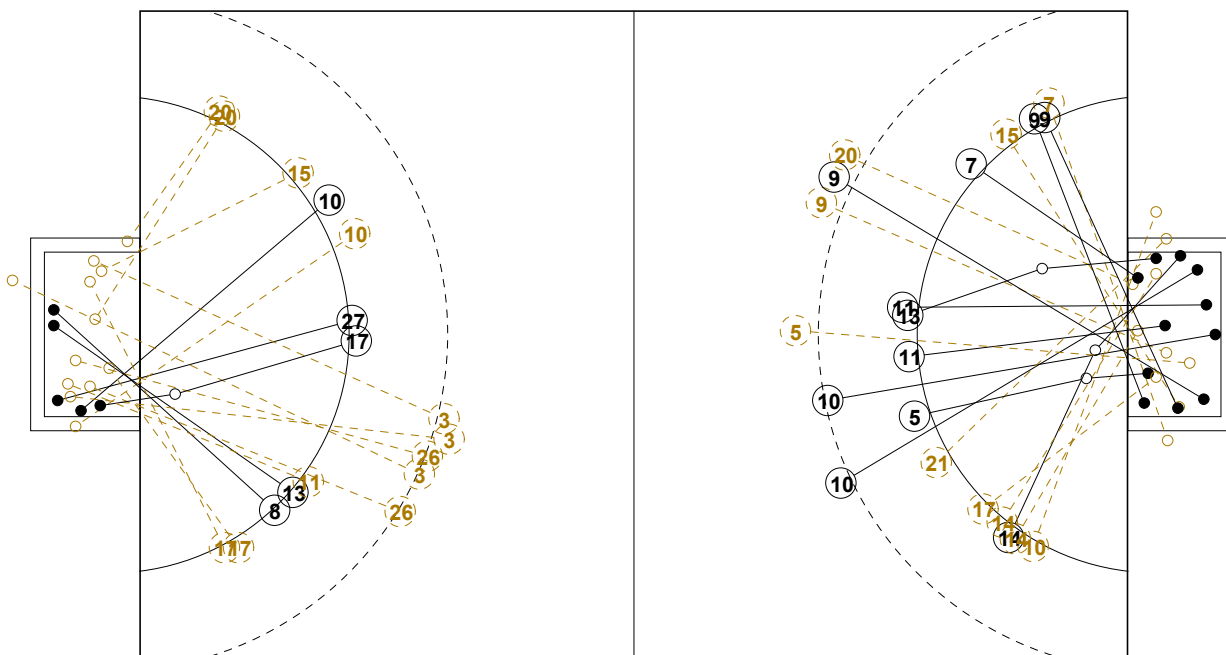

2016 IHF WOMEN'S JUNIOR (U20) WORLD CHAMPIONSHIP IN RUS PICTORIAL MATCH STATISTICS

ROUND 2

MATCH 20

201611020-21-1/1

1st Half
6 : 17

2nd Half
23 : 17

2016 IHF WOMEN'S JUNIOR (U20) WORLD CHAMPIONSHIP IN RUS

INDV/TEAM MATCH STATISTICS

OFFICIAL
HANDBALL
Women's Junior

PRELIMINARY
ROUND 2

GROUP C
MATCH 20

201611020-14-1/2
CSKA
04/07/2016 18:00

No.	Name	Field Shot	Line Shot	Wing Shot	Fast Brk.	Brk. Thr.	Free Thr.	7m Thr.	Total	Rate %	ASST.	ERR.	WAR.	2'	D+DR	TIME
ARGENTINA(ARG)																
<i>(COURT PLAYER)</i>																
1	DOMINICI Camila									0.0%		1				00:39:48
2	URBAN Rosario	0/1		0/1					0/2	0.0%			1			00:23:48
4	PIPPO Camila									0.0%						00:00:00
5	CASASOLA Micaela	0/2	1/1						1/3	33.3%		4		1		00:33:39
7	LACAZETTE Lila			0/1		1/1			1/2	50.0%		1				00:14:19
8	BONAZZOLA Camila			1/2	0/1				1/3	33.3%		2	1			00:24:50
9	MAZZA Martina	1/5		2/2	1/1				4/8	50.0%		3				00:45:07
10	SANS Macarena	2/2	0/1	0/1		1/1			3/5	60.0%	1	3				00:39:13
11	CHIAUZZI Sofia		2/2						2/2	100%						00:26:43
13	GAVILAN Giuliana		3/3						3/3	100%			1	1		00:28:48
14	MORENO Daniela			1/3					1/3	33.3%						00:28:43
15	BERNABEI Nicole			0/1					0/1	0.0%		2				00:06:44
16	SORIANO Sol									0.0%						00:20:12
17	ROMERO Jessica	0/1		0/1					0/2	0.0%		2		2		00:42:54
20	CARLETTI Maira	1/4							1/4	25.0%	1	3				00:29:19
21	SANABRIA Gisela		0/1						0/1	0.0%	1	1				00:14:34
Total		4/15	6/8	4/12	1/2	2/2			17/39	43.6%	3	22	3	4		
<i>(GOALKEEPER)</i>																
1	DOMINICI Camila	4/5	3/6	3/6		0/2		1/3	11/22	50.0%		1				00:39:48
16	SORIANO Sol	2/4	0/4	1/1	1/3	0/1	0/1	0/2	4/16	25.0%						00:20:12
Total		6/9	3/10	4/7	1/3	0/3	0/1	1/5	15/38	39.5%		1				