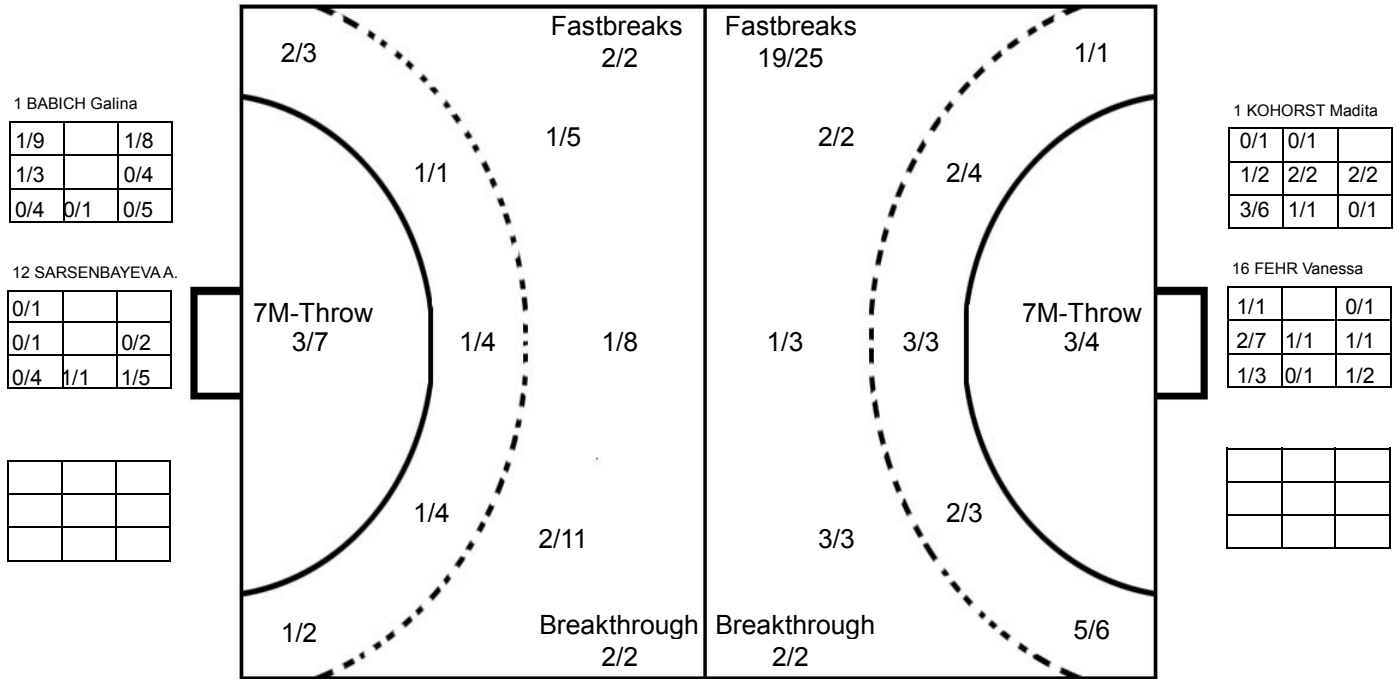

COURT PLAYER: GOALS/SHOTS

GOALKEEPER: SAVED/SHOTS

TEAM TOTALS	GOALS	SAVED	MISSED	POST	BLOCKED	TOTAL	RATE(%)
Field Shot	6		2			8	75.0%
Line Shot	7	2		1		10	70.0%
Wing Shot	6	1				7	85.7%
Fastbreak	19	2	1	3		25	76.0%
Breakthrough	2					2	100.0%
Free Throw							0.0%
7M-Throw	3			1		4	75.0%

2016 IHF WOMEN'S JUNIOR (U20) WORLD CHAMPIONSHIP IN RUS

MATCH SHOT REPORT

ROUND 2

MATCH 19

201611019-41-1/1

KAZAKHSTAN

Table with 11 columns representing players: 1 BABICH Galina, 4 SYZDYKOVA Lunara, 5 BIKBOVA Diana, 7 JUMADILOVA T., 8 SITNIKOVA Mariya, 9 PUPCHINKOVA M., 10 KAZACHENKO, 11 SITNIKOVA V., 12 SARSENBAYEVA A., 14 ABDIKHAMIT A., 15 EBEL Anastassiya, 17 ABILDA Dana, 22 USSENOVA Sabina, 44 USMANOVA Y. Each player has a 3x3 grid for shot statistics and a line for Post - Miss - Block - 0.

GERMANY

Table with 11 columns representing players: 1 KOHORST Madita, 2 INGENPASS Annika, 3 BERGER Amelie, 4 GRIJSEELS Alina, 5 PICHLMEIER K., 6 BURGERT Alicia, 7 RUTHENBECK R., 8 REIMER Nele, 10 WIEDER Lisa, 11 BOK Aylin, 13 ADAMS Pia, 16 FEHR Vanessa, 18 STOLLE Alicia, 20 BEHREND Jenny, 22 SCHNEIDER Lynn, 25 PRIOR Paula. Each player has a 3x3 grid for shot statistics and a line for Post - Miss - Block - 0.