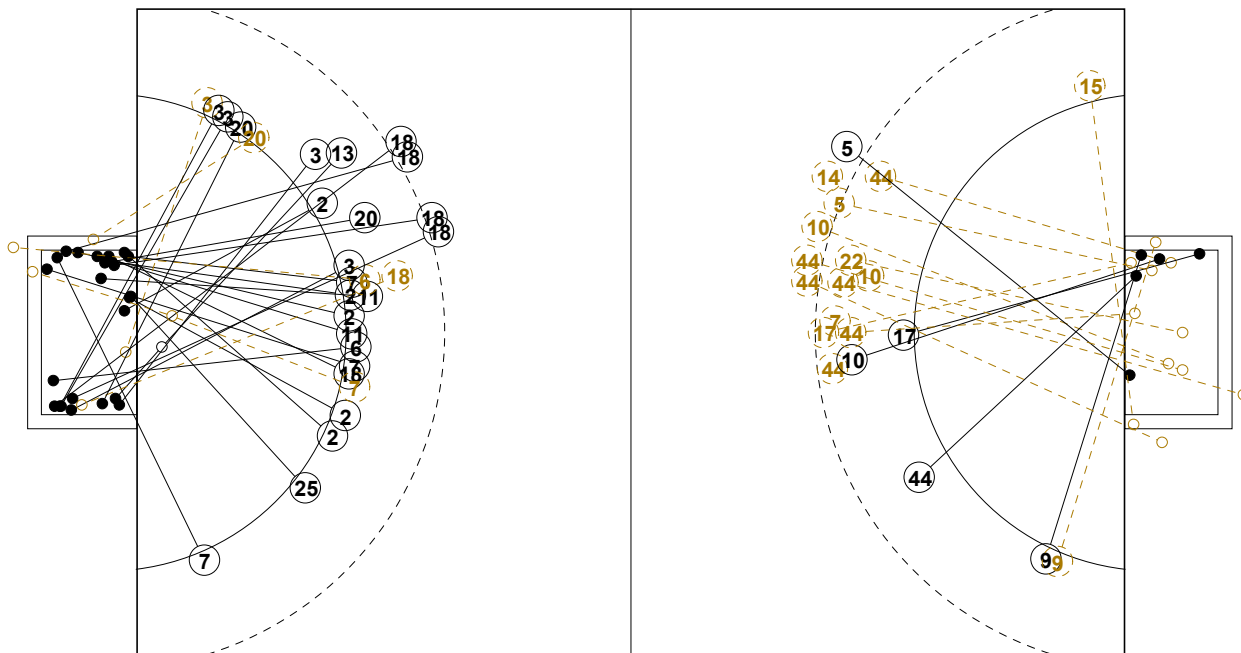

2016 IHF WOMEN'S JUNIOR (U20) WORLD CHAMPIONSHIP IN RUS PICTORIAL MATCH STATISTICS

ROUND 2

MATCH 19

201611019-21-1/1

1st Half
26 : 7

2nd Half
17 : 43

2016 IHF WOMEN'S JUNIOR (U20) WORLD CHAMPIONSHIP IN RUS

INDV/TEAM MATCH STATISTICS

COURT PLAYER: GOALS/SHOTS

GOALKEEPER: SAVED/SHOTS

TEAM TOTALS	GOALS	SAVED	MISSED	POST	BLOCKED	TOTAL	RATE(%)
Field Shot	4	10	3		6	23	17.4%
Line Shot	3	2	1		3	9	33.3%
Wing Shot	3			2		5	60.0%
Fastbreak	2					2	100.0%
Breakthrough	2					2	100.0%
Free Throw		1				1	0.0%
7M-Throw	3	3	1			7	42.9%