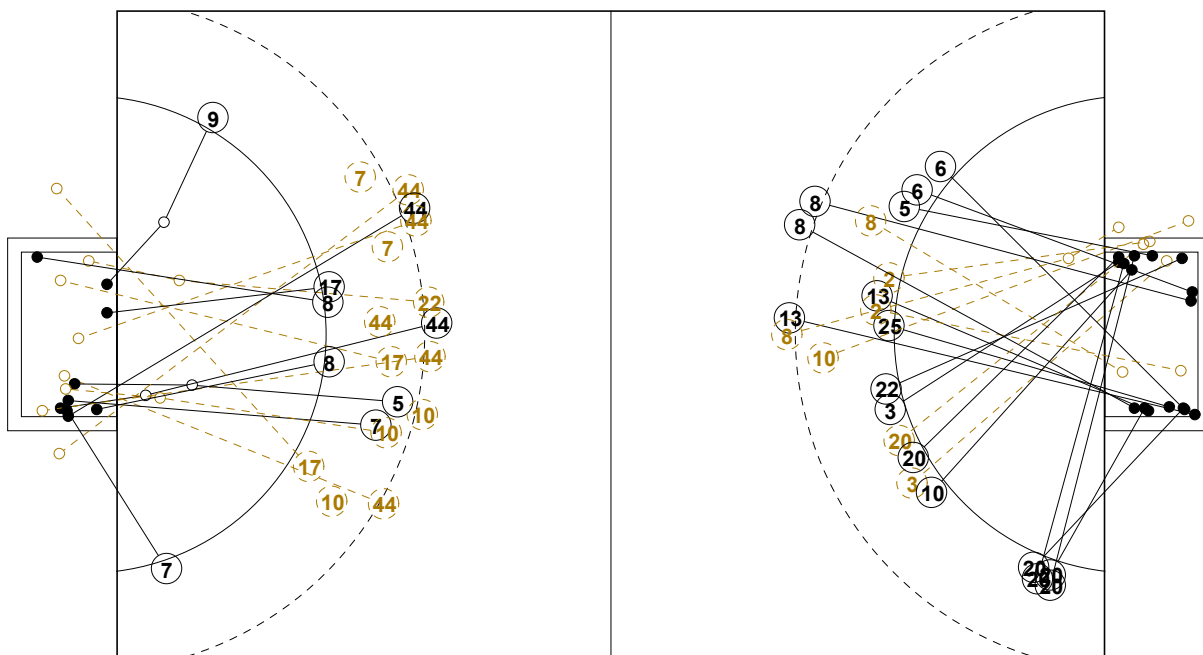

2016 IHF WOMEN'S JUNIOR (U20) WORLD CHAMPIONSHIP IN RUS PICTORIAL MATCH STATISTICS

ROUND 2

MATCH 19

201611019-21-1/1

1st Half
26 : 7

2nd Half
17 : 43

2016 IHF WOMEN'S JUNIOR (U20) WORLD CHAMPIONSHIP IN RUS

INDV/TEAM MATCH STATISTICS

COURT PLAYER: GOALS/SHOTS

GOALKEEPER: SAVED/SHOTS

TEAM TOTALS	GOALS	SAVED	MISSED	POST	BLOCKED	TOTAL	RATE(%)
Field Shot	4	10	3		6	23	17.4%
Line Shot	3	2	1		3	9	33.3%
Wing Shot	3			2		5	60.0%
Fastbreak	2					2	100.0%
Breakthrough	2					2	100.0%
Free Throw		1				1	0.0%
7M-Throw	3	3	1			7	42.9%