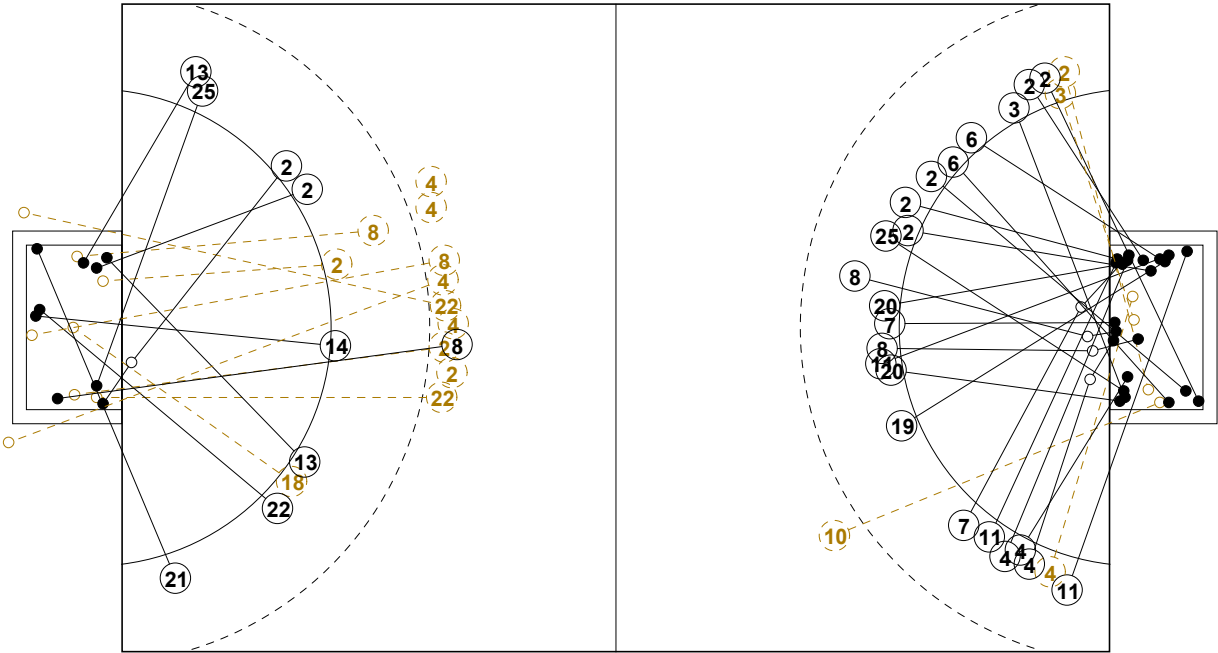

2016 IHF WOMEN'S JUNIOR (U20) WORLD CHAMPIONSHIP IN RUS PICTORIAL MATCH STATISTICS

ROUND 1

MATCH 12

201611012-21-1/1

7M SWE

CHI 7M

1st Half
19 : 9

7M CHI

SWE 7M

2nd Half
19 : 41

2016 IHF WOMEN'S JUNIOR (U20) WORLD CHAMPIONSHIP IN RUS

INDV/TEAM MATCH STATISTICS

OFFICIAL
HANDBALL
Women's Junior

PRELIMINARY
ROUND 1

GROUP D
MATCH 12

201611012-14-1/2
Dinamo Hall
03/07/2016 18:00