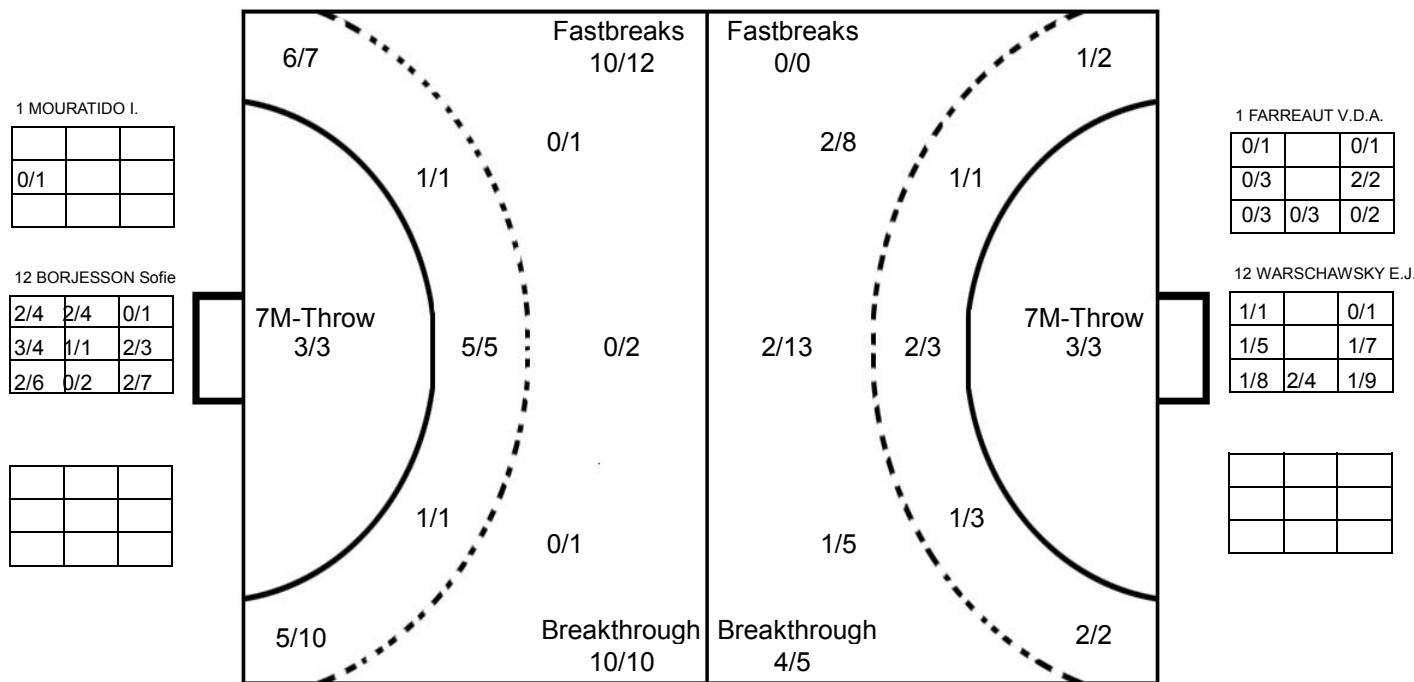

2016 IHF WOMEN'S JUNIOR (U20) WORLD CHAMPIONSHIP IN RUS
MATCH SHOT REPORT

ROUND 1

MATCH 12

201611012-41-1/1

SWEDEN

Table with 25 columns representing players (1 MOURATIDO I. to 25 OLOFSSON Sara) and 3 rows for shot statistics (Goals, Misses, Blocks).

CHILE

Table with 25 columns representing players (1 FARREAUT V.D.A. to 25 PEREZ G.V.) and 3 rows for shot statistics (Goals, Misses, Blocks).