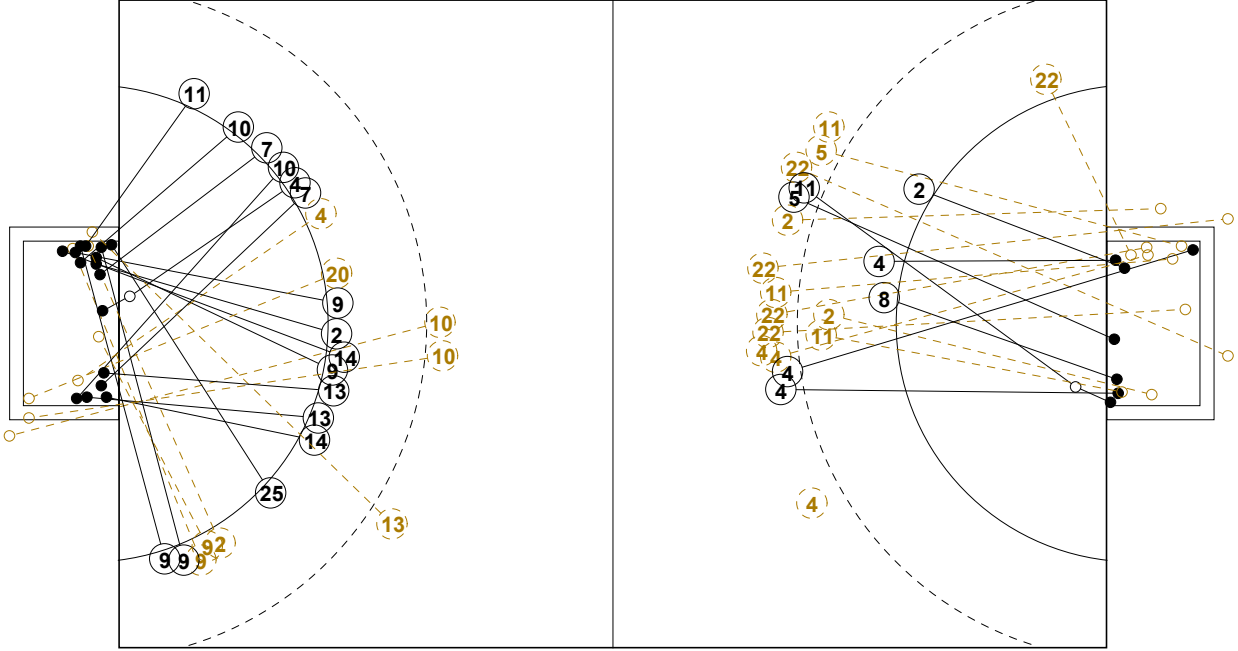

2016 IHF WOMEN'S JUNIOR (U20) WORLD CHAMPIONSHIP IN RUS PICTORIAL MATCH STATISTICS

ROUND 1

MATCH 12

201611012-21-1/1

7M SWE

CHI 7M

1st Half
19 : 9

7M CHI