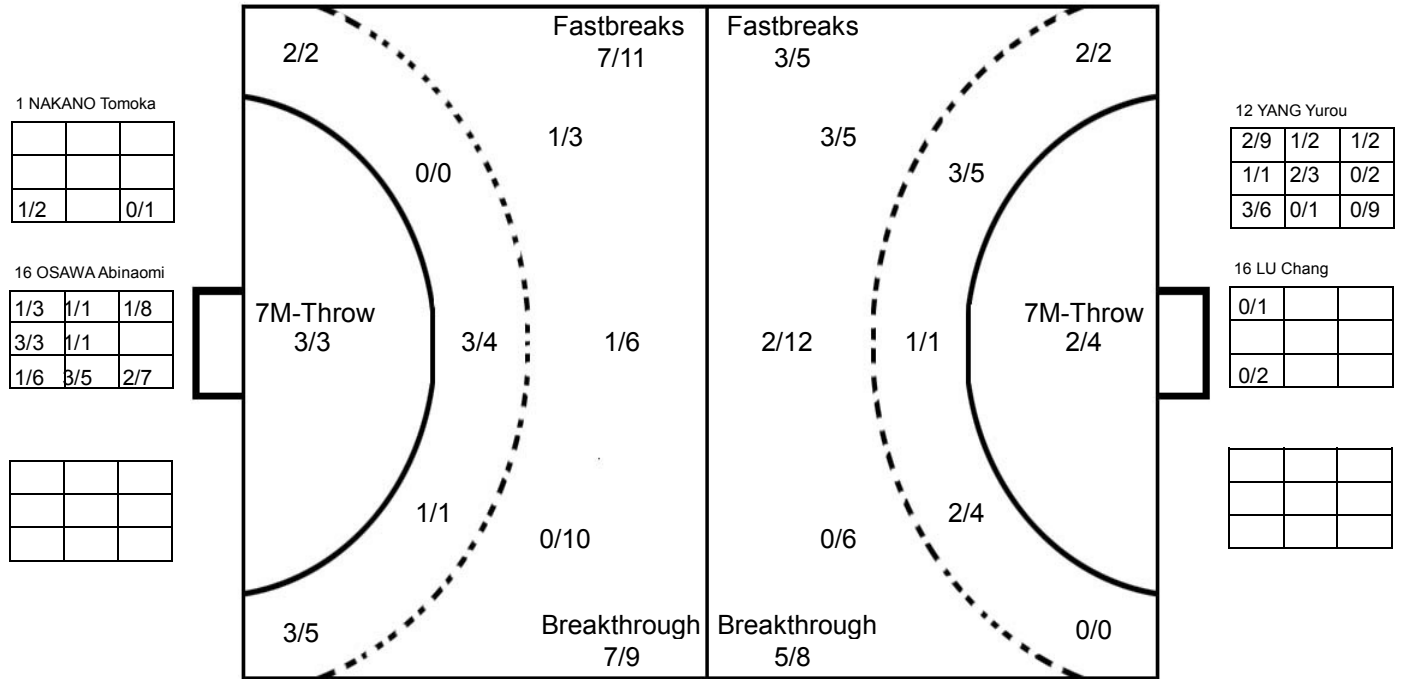

**Russia
2016**
IHF Women's Junior (U20)
World Championship

PHMS Pictorial Handball Match Statistics

IHF Official System

2016 IHF WOMEN'S JUNIOR (U20) WORLD CHAMPIONSHIP IN RUS

MATCH SHOT REPORT

ROUND 1

MATCH 11

201611011-41-1/1

JAPAN

1 NAKANO Tomoka	2 FUJITA Asuka	3 MITSUHASHI Miki	4 TAKASUGI Momoka	5 KAWARABATA Yuko	6 WADA Ryoka	7 WATANABE Itsuki	8 TOMAI Natsuki
<table border="1"><tr><td></td><td></td><td></td></tr><tr><td></td><td></td><td></td></tr><tr><td></td><td></td><td></td></tr></table>	<table border="1"><tr><td>3</td><td></td><td></td></tr><tr><td></td><td></td><td></td></tr><tr><td>1</td><td>1</td><td></td></tr></table>	<table border="1"><tr><td></td><td></td><td></td></tr><tr><td></td><td></td><td></td></tr><tr><td></td><td></td><td></td></tr></table>	<table border="1"><tr><td></td><td></td><td></td></tr><tr><td></td><td></td><td></td></tr><tr><td></td><td></td><td>1</td></tr></table>	<table border="1"><tr><td>1</td><td></td><td></td></tr><tr><td></td><td></td><td>1</td></tr><tr><td>2</td><td></td><td>1</td></tr></table>	<table border="1"><tr><td></td><td></td><td></td></tr><tr><td></td><td></td><td></td></tr><tr><td></td><td></td><td></td></tr></table>	<table border="1"><tr><td></td><td></td><td></td></tr><tr><td></td><td></td><td></td></tr><tr><td></td><td></td><td>1</td></tr></table>	<table border="1"><tr><td></td><td></td><td></td></tr><tr><td></td><td></td><td></td></tr><tr><td></td><td></td><td></td></tr></table>
Post - 0 Miss - 0 Block - 0	Post - 0 Miss - 0 Block - 0	Post - 0 Miss - 0 Block - 0	Post - 0 Miss - 0 Block - 0	Post - 0 Miss - 4 Block - 0	Post - 0 Miss - 0 Block - 0	Post - 0 Miss - 0 Block - 1	Post - 0 Miss - 1 Block - 0
10 IJICHI Miki	12 KAMIYA Reina	13 YAMAGUCHI Erika	14 MAGATA Ayaho	15 SAWAI Sakura	16 OSAWA Abinaomi	17 AO Reiko	18 WATANABE Maaya
<table border="1"><tr><td></td><td></td><td></td></tr><tr><td></td><td></td><td></td></tr><tr><td></td><td></td><td></td></tr></table>	<table border="1"><tr><td></td><td></td><td></td></tr><tr><td></td><td></td><td></td></tr><tr><td></td><td></td><td></td></tr></table>	<table border="1"><tr><td></td><td></td><td></td></tr><tr><td></td><td></td><td></td></tr><tr><td></td><td></td><td></td></tr></table>	<table border="1"><tr><td></td><td></td><td>1</td></tr><tr><td></td><td></td><td>1</td></tr><tr><td>1</td><td></td><td>3</td></tr></table>	<table border="1"><tr><td></td><td></td><td></td></tr><tr><td></td><td></td><td></td></tr><tr><td></td><td></td><td></td></tr></table>	<table border="1"><tr><td></td><td></td><td></td></tr><tr><td></td><td></td><td></td></tr><tr><td></td><td></td><td></td></tr></table>	<table border="1"><tr><td>2</td><td>1</td><td></td></tr><tr><td></td><td>1</td><td></td></tr><tr><td>1</td><td></td><td>3</td></tr></table>	<table border="1"><tr><td></td><td></td><td></td></tr><tr><td></td><td></td><td></td></tr><tr><td></td><td></td><td></td></tr></table>
Post - 0 Miss - 0 Block - 0	Post - 0 Miss - 0 Block - 0	Post - 0 Miss - 0 Block - 0	Post - 2 Miss - 0 Block - 0	Post - 0 Miss - 0 Block - 0	Post - 0 Miss - 0 Block - 0	Post - 3 Miss - 2 Block - 3	Post - 0 Miss - 0 Block - 0

CHINA

2 WANG Dan	3 SHI Ziwei	5 ZHANG Yiting	6 ZHANG Tingting	7 YANG Jialu	8 LIN Yanqun	9 MU Qingcong	10 TIAN Xiuxiu
<table border="1"><tr><td></td><td></td><td></td></tr><tr><td></td><td></td><td></td></tr><tr><td></td><td></td><td></td></tr></table>	<table border="1"><tr><td></td><td></td><td></td></tr><tr><td></td><td></td><td></td></tr><tr><td></td><td></td><td></td></tr></table>	<table border="1"><tr><td></td><td></td><td>3</td></tr><tr><td></td><td></td><td></td></tr><tr><td>1</td><td>1</td><td>1</td></tr></table>	<table border="1"><tr><td></td><td></td><td></td></tr><tr><td></td><td></td><td></td></tr><tr><td></td><td></td><td></td></tr></table>	<table border="1"><tr><td></td><td></td><td>1</td></tr><tr><td></td><td></td><td></td></tr><tr><td></td><td></td><td></td></tr></table>	<table border="1"><tr><td></td><td></td><td></td></tr><tr><td></td><td></td><td></td></tr><tr><td></td><td></td><td>2</td></tr></table>	<table border="1"><tr><td>1</td><td></td><td></td></tr><tr><td></td><td></td><td></td></tr><tr><td>1</td><td>1</td><td>3</td></tr></table>	<table border="1"><tr><td>1</td><td></td><td>1</td></tr><tr><td></td><td></td><td></td></tr><tr><td>3</td><td></td><td></td></tr></table>
Post - 0 Miss - 0 Block - 0	Post - 0 Miss - 0 Block - 0	Post - 1 Miss - 0 Block - 2	Post - 0 Miss - 0 Block - 2	Post - 1 Miss - 2 Block - 1	Post - 1 Miss - 0 Block - 0	Post - 0 Miss - 0 Block - 0	Post - 1 Miss - 0 Block - 2
11 LYU Qingwen	12 YANG Yurou	13 JIANG Weishan	16 LU Chang	20 HAO Zerong	21 SUO Shanshan	22 WANG Xinran	23 ZHOU Xueting
<table border="1"><tr><td></td><td></td><td>2</td></tr><tr><td></td><td></td><td></td></tr><tr><td></td><td></td><td></td></tr></table>	<table border="1"><tr><td></td><td></td><td></td></tr><tr><td></td><td></td><td></td></tr><tr><td></td><td></td><td></td></tr></table>	<table border="1"><tr><td></td><td></td><td></td></tr><tr><td></td><td></td><td></td></tr><tr><td></td><td></td><td></td></tr></table>	<table border="1"><tr><td></td><td></td><td></td></tr><tr><td></td><td></td><td></td></tr><tr><td></td><td></td><td></td></tr></table>	<table border="1"><tr><td></td><td></td><td></td></tr><tr><td></td><td></td><td></td></tr><tr><td>1</td><td></td><td></td></tr></table>	<table border="1"><tr><td></td><td></td><td></td></tr><tr><td></td><td></td><td></td></tr><tr><td></td><td></td><td></td></tr></table>	<table border="1"><tr><td></td><td></td><td></td></tr><tr><td></td><td></td><td></td></tr><tr><td></td><td></td><td></td></tr></table>	<table border="1"><tr><td></td><td></td><td></td></tr><tr><td></td><td></td><td></td></tr><tr><td></td><td></td><td></td></tr></table>
Post - 0 Miss - 1 Block - 0	Post - 0 Miss - 0 Block - 0	Post - 0 Miss - 0 Block - 0	Post - 0 Miss - 0 Block - 0	Post - 0 Miss - 0 Block - 0	Post - 0 Miss - 1 Block - 0	Post - 0 Miss - 0 Block - 0	Post - 0 Miss - 0 Block - 0